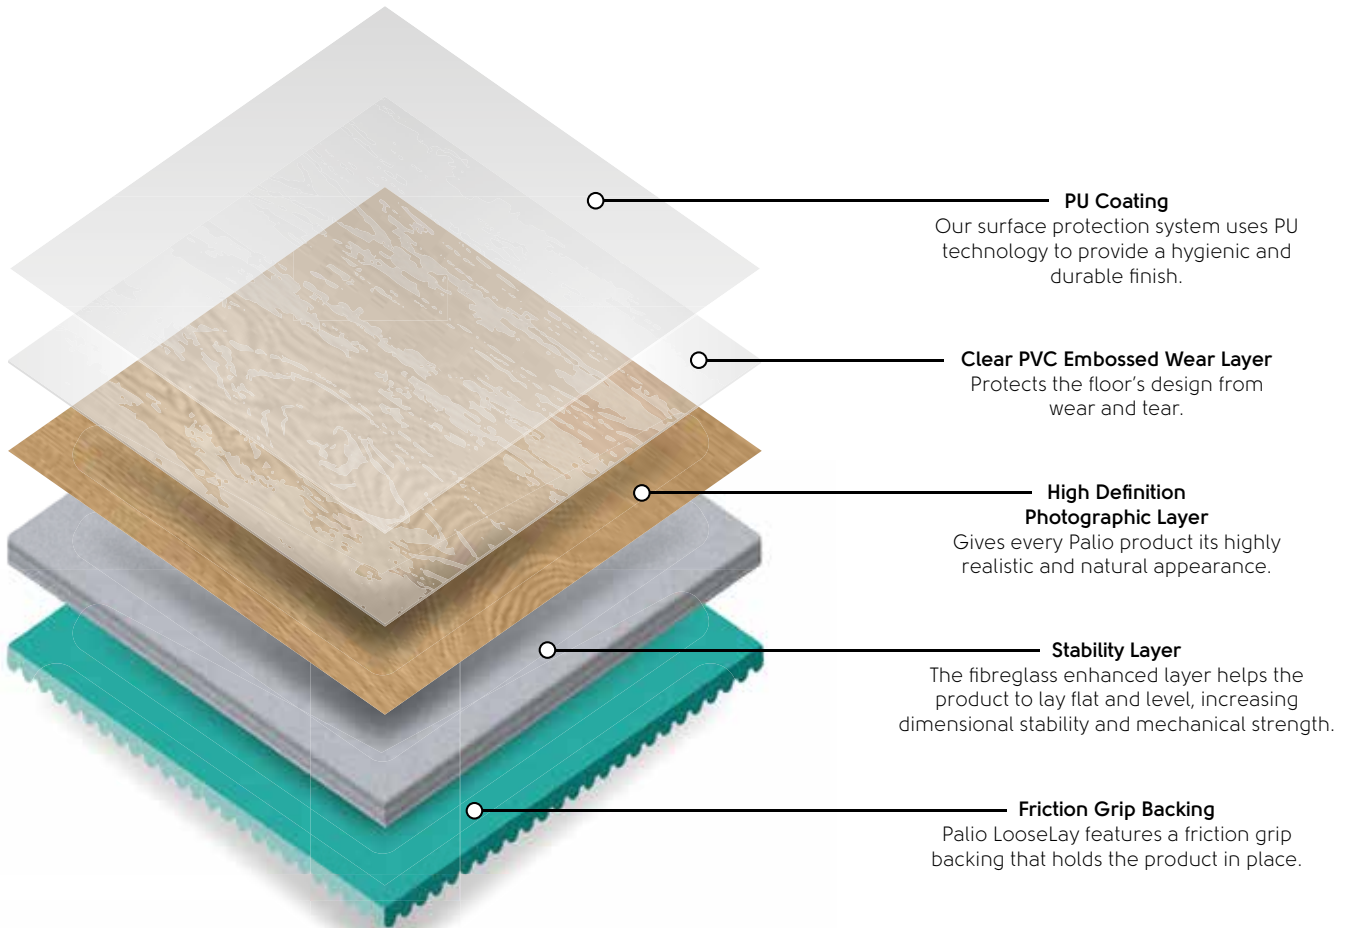

* Produced under Licence from Valinge Innovations

** Subject to terms. Please see our website.

***Slip resistance is measured on ex-factory product. Slip resistance in use will be affected by surface contamination, use and by how the product is maintained.

Manufactured to ISO 9001

PALIO LOOSELAY

Palio LooseLay comes in 14 different wood and stone designs. With its friction grip backing, it's easy to fit. It creates a strong bond with the subfloor using a calculated combination of weight and friction. And it's easy to repair. If a plank or tile gets damaged, you can quickly replace it without taking the whole floor up.