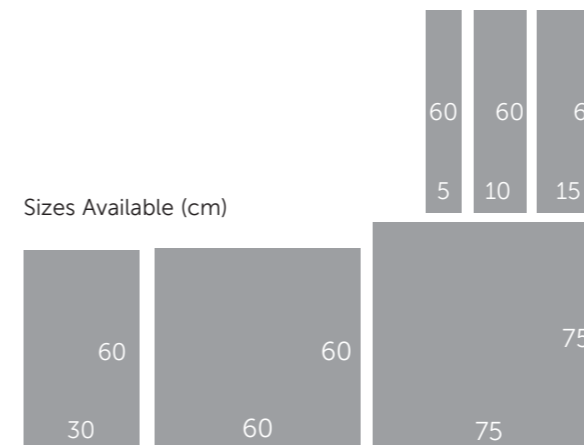

Ivory

White

Sizes Available (cm)