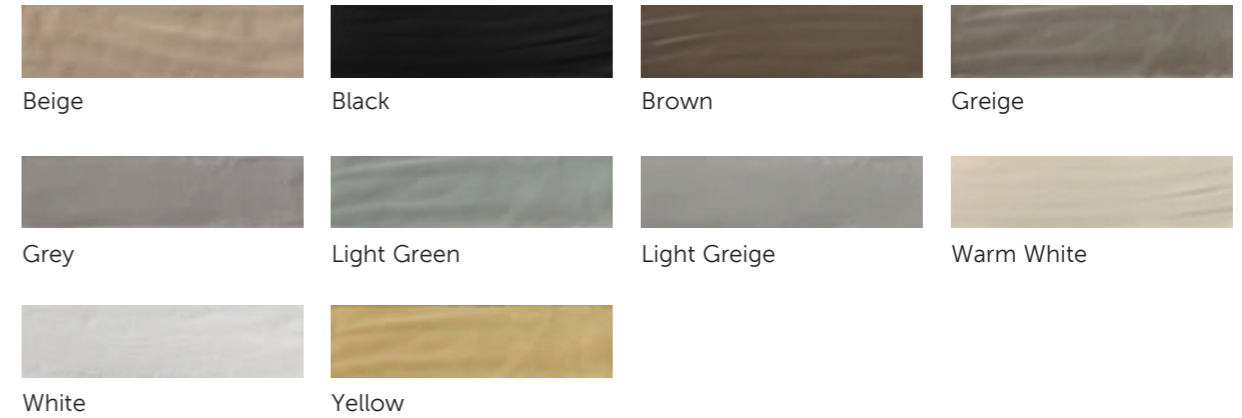

Specification	
Material	Porcelain
Application	Wall and floor; Internal and external use
Finish	Matt, Rectified
Floor slip resistance	>60 (dry) >40 (wet)
R Rating	R11

Sizes Available (cm)

6.5 x 26 cm

Tile - Wall	Size (cm)	Finish	Code	Price (per sqm)
Loft Brick Beige	6.5x26	Glossy	A56WLOBR-BE0.G0U	£36.50
Loft Brick Black	6.5x26	Glossy	A56WLOBR-BK0.G0U	£36.50
Loft Brick Brown	6.5x26	Glossy	A56WLOBR-BR0.G0U	£36.50
Loft Brick Greige	6.5x26	Glossy	A56WLOBR-GE0.G0U	£36.50
Loft Brick Grey	6.5x26	Glossy	A56WLOBR-GY0.G0U	£36.50
Loft Brick Light Green	6.5x26	Glossy	A56WLOBR-LV0.G0U	£36.50
Loft Brick Light Greige	6.5x26	Glossy	A56WLOBR-LGE.G0U	£36.50
Loft Brick Warm White	6.5x26	Glossy	A56WLOBR-WW0.G0U	£36.50
Loft Brick White	6.5x26	Glossy	A56WLOBR-WH0.G0U	£36.50
Loft Brick Yellow	6.5x26	Glossy	A56WLOBR-YE0.G0U	£36.50