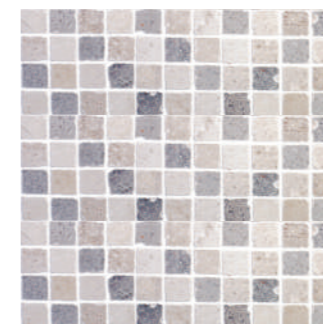

Special Order Only
All colours are available in sizes 49.4 x 99cm and 99 x 99cm at 6-8 weeks delivery

Special Order Only - Lounge Slabs - Polished Only
In addition to the tile sizes shown, this product is also available in 20mm thickness.
Sizes: 1795 x 1195cm and 1795 x 595cm.
Colours: Ivory, Beige, Dark Grey and Black.
Please note: Polished only

Size Available (cm)

Porcelain Wall and Floor Mosaics 30x30cm

Light Grey

Beige

Anthracite

Black

Grey

Sioux

Mixed

Mocca

Mosaic - Wall & Floor	Size (cm)	Finish	Code	Price (Each)
Lounge Light Grey Mosaic	30x30	Polished	7GPD52-MOS	£26.50
	30x30	Unpolished	7GPD52UP-MOS	£26.50
Lounge Beige Mosaic	30x30	Polished	7GPD53-MOS	£26.50
	30x30	Unpolished	7GPD53UP-MOS	£26.50
Lounge Grey Mosaic	30x30	Polished	7GPD59-MOS	£26.50
	30x30	Unpolished	7GPD59UP-MOS	£26.50
Lounge Dark Grey Mosaic	30x30	Polished	7GPD56-MOS	£26.50
	30x30	Unpolished	7GPD56UP-MOS	£26.50
Lounge Black Mosaic	30x30	Polished	7GPD57-MOS	£26.50
	30x30	Unpolished	7GPD57UP-MOS	£26.50
Lounge Mixed Mosaic	30x30	Polished	7GPD-MOS	£26.50
	30x30	Unpolished	7GPD-MOS-UP	£26.50
Lounge Mocca Mosaic	30x30	Polished	7GPD662-MOS	£26.50
	30x30	Unpolished	7GPD662UP-MOS	£26.50
Sioux Mixed Mosaic	30x30	Semi-polished	SIOUX-MIX	£26.50