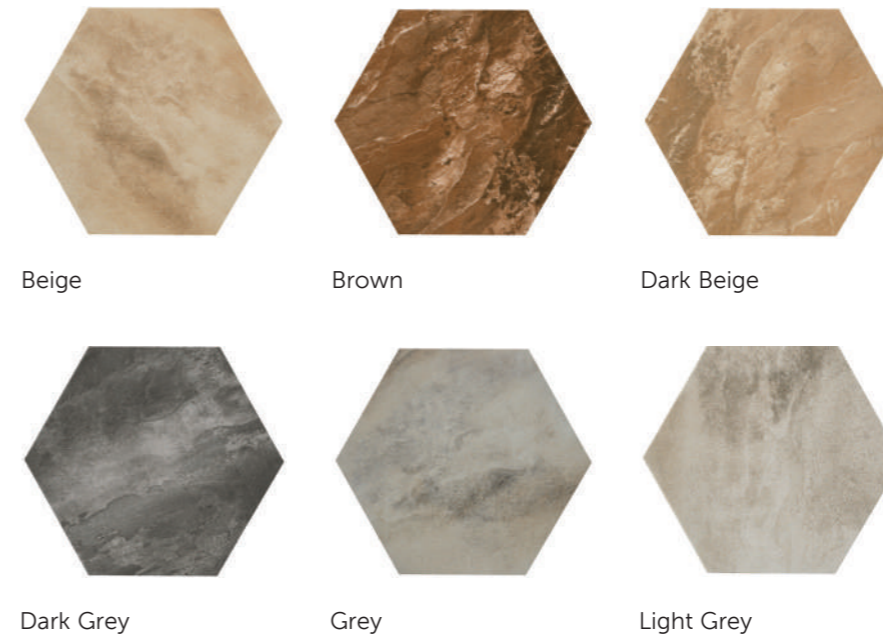

Specification

Material	Gres Ceramic
Application	Wall and Floor
Finish	Glossy
Floor slip resistance	NA
R Rating	NA

Sizes Available (cm)

7 x 28 cm

20 x 23 cm

Tile	Size (cm)	Finish	Code	Price (per sqm)
Country Brick Beige	20x23	Natural	A23SZCBR-BE0.M2U	£40.00
Country Brick Brown	20x23	Natural	A23SZCBR-BR0.M2U	£40.00
Country Brick Dark Beige	20x23	Natural	A23SZCBR-DBE.M2U	£40.00
Country Brick Dark Grey	20x23	Natural	A23SZCBR-DGY.M2U	£40.00
Country Brick Grey	20x23	Natural	A23SZCBR-GY0.M2U	£40.00
Country Brick Light Grey	20x23	Natural	A23SZCBR-LGY.M2U	£40.00
Country Brick Beige	7x28	Natural	A72SZCBR-BE0.M2U	£34.50
Country Brick Brown	7x28	Natural	A72SZCBR-BR0.M2U	£34.50
Country Brick Dark Beige	7x28	Natural	A72SZCBR-DBE.M2U	£34.50
Country Brick Dark Grey	7x28	Natural	A72SZCBR-DGY.M2U	£34.50
Country Brick Grey	7x28	Natural	A72SZCBR-GY0.M2U	£34.50
Country Brick Light Grey	7x28	Natural	A72SZCBR-LGY.M2U	£34.50