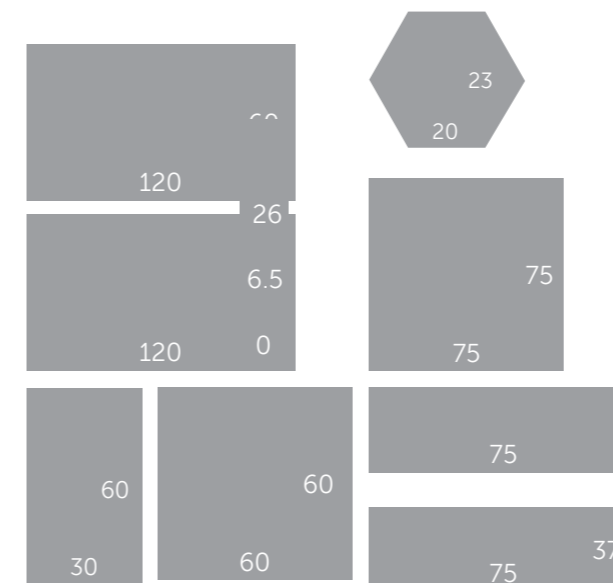

Tile - Wall	Size (cm)	Finish	Code
Revive Concrete Graphite Grey	30x60	Natural	A09GZRCC-GGY.M2R
Revive Concrete Active White	30x60	Natural	A09GZRCC-AWH.M2R
Revive Concrete Blade Beige	30x60	Natural	A09GZRCC-BBE.M2R
Revive Concrete Pitch Black	30x60	Natural	A09GZRCC-PTB.M2R
Revive Concrete Cloud Grey	30x60	Natural	A09GZRCC-CDG.M2R
Revive Concrete Concrete Grey	30x60	Natural	A09GZRCC-CCG.M2R
Revive Concrete Graphite Grey	60x60	Natural	A06GZRCC-GGY.M2R
Revive Concrete Active White	60x60	Natural	A06GZRCC-AWH.M2R
Revive Concrete Blade Beige	60x60	Natural	A06GZRCC-BBE.M2R
Revive Concrete Pitch Black	60x60	Natural	A06GZRCC-PTB.M2R
Revive Concrete Cloud Grey	60x60	Natural	A06GZRCC-CDG.M2R
Revive Concrete Concrete Grey	60x60	Natural	A06GZRCC-CCG.M2R
Revive Concrete Graphite Grey	75x75	Natural	A75GZRCC-GGY.M2R
Revive Concrete Active White	75x75	Natural	A75GZRCC-AWH.M2R
Revive Concrete Blade Beige	75x75	Natural	A75GZRCC-BBE.M2R
Revive Concrete Pitch Black	75x75	Natural	A75GZRCC-PTB.M2R
Revive Concrete Cloud Grey	75x75	Natural	A75GZRCC-CDG.M2R
Revive Concrete Concrete Grey	75x75	Natural	A75GZRCC-CCG.M2R
Revive Concrete Graphite Grey	60x120	Natural	A12GZRCC-GGY.M2R
Revive Concrete Active White	60x120	Natural	A12GZRCC-AWH.M2R
Revive Concrete Blade Beige	60x120	Natural	A12GZRCC-BBE.M2R
Revive Concrete Pitch Black	60x120	Natural	A12GZRCC-PTB.M2R
Revive Concrete Cloud Grey	60x120	Natural	A12GZRCC-CDG.M2R
Revive Concrete Concrete Grey	60x120	Natural	A12GZRCC-CCG.M2R
Revive Concrete Active White	30x120	Natural	AST-12ZRCC-AWH.2RA
Revive Concrete Blade Beige	30x120	Natural	AST-12ZRCC-BBE.2RA
Revive Concrete Pitch Black	30x120	Natural	AST-12ZRCC-PTB.2RA
Revive Concrete Cloud Grey	30x120	Natural	AST-12ZRCC-CDG.2RA
Revive Concrete Concrete Grey	30x120	Natural	AST-12ZRCC-CCG.2RA
Revive Concrete Active White	14.5x75	Natural	A74GZRCC-AWH.M2R
Revive Concrete Blade Beige	14.5x75	Natural	A74GZRCC-BBE.M2R
Revive Concrete Pitch Black	14.5x75	Natural	A74GZRCC-PTB.M2R
Revive Concrete Cloud Grey	14.5x75	Natural	A74GZRCC-CDG.M2R
Revive Concrete Concrete Grey	14.5x75	Natural	A74GZRCC-CCG.M2R
Revive Concrete Active White	37x75	Natural	A88GZRCC-AWH.M2R
Revive Concrete Blade Beige	37x75	Natural	A88GZRCC-BBE.M2R
Revive Concrete Pitch Black	37x75	Natural	A88GZRCC-PTB.M2R
Revive Concrete Cloud Grey	37x75	Natural	A88GZRCC-CDG.M2R
Revive Concrete Concrete Grey	37x75	Natural	A88GZRCC-CCG.M2R
Revive Concrete Active White	20x23	Natural	TBC
Revive Concrete Blade Beige	20x23	Natural	TBC
Revive Concrete Pitch Black	20x23	Natural	TBC
Revive Concrete Cloud Grey	20x23	Natural	TBC
Revive Concrete Concrete Grey	20x23	Natural	TBC

Specification

Material	Porcelain
Application	Wall and Floor
Finish	Lapatto