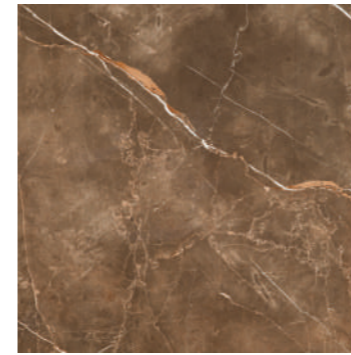

59.5 x 59.5 cm

Brown - Polished