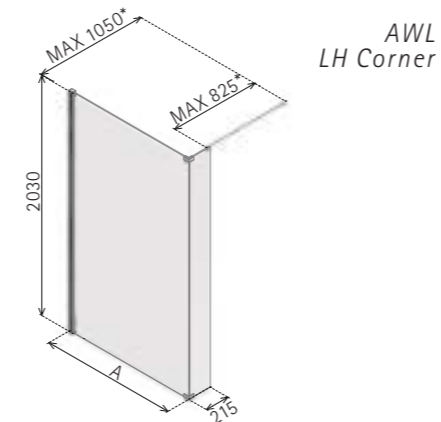

WET ROOM PANEL WITH RETURN PANEL AND SIDE PANEL OPTION

AWL

AWL + AWC

AWL
LH Corner

AWL+AWC
LH Corner

DIMENSIONS (MM)		PRICES		
MODEL	A	B	PRICE (EX. VAT)	PRICE (INC. VAT)
AWL900 L-PANEL	853-873	1300-1500	£824.00	£988.80
AWL1200 L-PANEL	1157-1177	1600-1800	£942.00	£1,130.40
AWL1500 L-PANEL	1457-1477	1900-2100	£1,082.00	£1,298.40