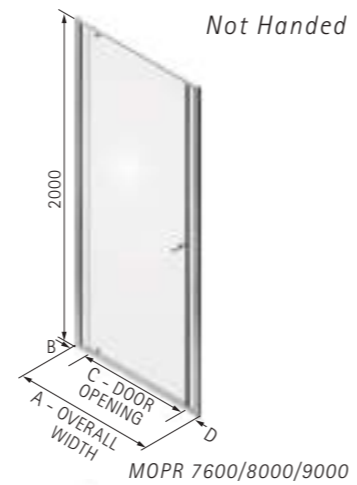

32 | MATKI-ONE PIVOT CORNER

DIMENSIONS (MM)					PRICES	
DOOR	A	B	C	D	PRICE (EX. VAT)	PRICE (INC. VAT)
MOPC7600	732-752	80-100	482	100	£562.00	£674.40
MOPC8000	772-792	80-100	522	100	£574.00	£688.80
MOPC9000	872-892	80-100	622	100	£595.00	£714.00
MOPC1000	973-993	322-342	482	100	£633.00	£759.60
MOPC1100	1073-1093	382-402	522	100	£660.00	£792.00
MOPC1200	1173-1193	382-402	622	100	£683.00	£819.60
SIDE PANEL					E	
MOPCSP760	732-752				£382.00	£458.40
MOPCSP800	772-792				£387.00	£464.40
MOPCSP900	872-892				£404.00	£484.80

The prices are for silver or white frames, see colour supplements on page 36.

- Not Handed
- Matki Glass Guard Easy Clean protection included
- 8mm Safety Glass
- Door opens both outwards and inwards
- **Colour Set: Silver (Standard)** See page 36 for alternative colour sets
- Reverse option available for 1000, 1100, 1200 models on request, where panels B and D are switched. Please quote 'Reverse' at end of code.
- Installation on shower tray or wet room floor
- Recommended tray model - Continental 40 (page 103) or Universal 40 Colour (page 109)

MATKI-ONE PIVOT RECESS

PIVOT RECESS
MOPR

DIMENSIONS (MM)					PRICES	
MODEL	A	B	C	D	PRICE (EX. VAT)	PRICE (INC. VAT)
MOPR7600	720-760	80-100	482	90-110	£748.00	£897.60
MOPR8000	760-800	80-100	522	90-110	£759.00	£910.80
MOPR9000	860-900	80-100	622	90-110	£781.00	£937.20
MOPR1000	960-1000	80-100	482	329-349	£786.00	£943.20
MOPR1100	1060-1100	80-100	522	389-409	£797.00	£956.40
MOPR1200	1160-1200	80-100	622	389-409	£819.00	£982.80

The prices are for silver or white frames, see colour supplements on page 36.