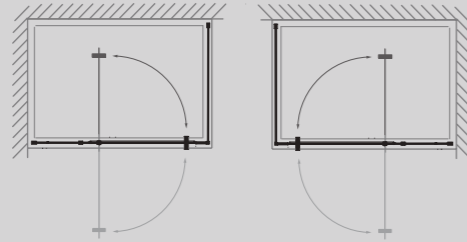

PIVOT CORNER
MOPC + MOPCSP

DIMENSIONS (MM)					PRICES	
DOOR	A	B	C	D	PRICE (EX. VAT)	PRICE (INC. VAT)
MOPC7600	732-752	80-100	482	100	£562.00	£674.40
MOPC8000	772-792	80-100	522	100	£574.00	£688.80
MOPC9000	872-892	80-100	622	100	£595.00	£714.00
MOPC1000	973-993	322-342	482	100	£633.00	£759.60
MOPC1100	1073-1093	382-402	522	100	£660.00	£792.00
MOPC1200	1173-1193	382-402	622	100	£683.00	£819.60
SIDE PANEL					E	
MOPCSP760	732-752				£382.00	£458.40
MOPCSP800	772-792				£387.00	£464.40
MOPCSP900	872-892				£404.00	£484.80

The prices are for silver or white frames, see colour supplements on page 36.

- Not Handed
- Matki Glass Guard Easy Clean protection included
- 8mm Safety Glass
- Door opens both outwards and inwards
- **Colour Set: Silver (Standard)** See page 36 for alternative colour sets
- Reverse option available for 1000, 1100, 1200 models on request, where panels B and D are switched. Please quote 'Reverse' at end of code.
- Installation on shower tray or wet room floor
- Recommended tray model - Continental 40 (page 103) or Universal 40 Colour (page 109)