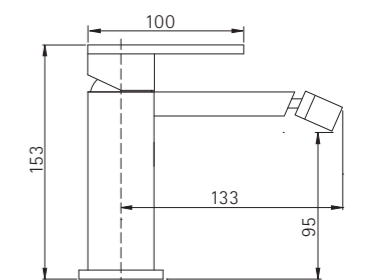

PRICE

MODEL	PRICE (EX. VAT)	PRICE (INC. VAT)
EXD22/BATH	£191.00	£229.20

ELIXIR BLADE SINGLE LEVER BIDET TAP

EXM41/MONO

FEATURES

- Single lever for ease of use
- 153mm high
- 133mm projection
- Fitted with spray aerator
- Solid Brass in a Chrome finish