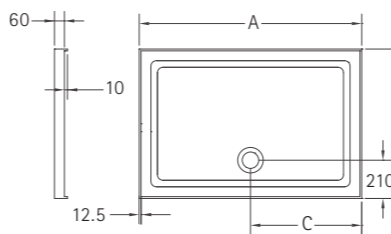

FINELINE 60 SHOWER TRAYS WITH UPSTANDS

CONFIGURATIONS:

2 UPSTANDS

3 UPSTANDS

4 UPSTANDS

DIMENSIONS (MM)			PRICES		
MODEL SC,SR,SU	A	B	C	PRICE (EX. VAT)	PRICE (INC. VAT)
2 UPSTANDS FOR CORNER					
SC800	816	816	408	£235.00	£282.00
SC900	916	916	458	£284.00	£340.80
SC1280	1216	816	608	£321.00	£385.20
SC1580	1495	800	758	£350.00	£420.00
3 UPSTANDS FOR RECESS					
SR800	816	816	408	£235.00	£282.00
SR900	916	916	458	£284.00	£340.80
SR1280	1216	816	608	£321.00	£385.20
SR1580	1495	800	758	£350.00	£420.00
4 UPSTANDS					
SU800	816	816	408	£235.00	£282.00
SU900	916	916	458	£284.00	£340.80
SU1280	1216	816	608	£321.00	£385.20
SU1580	1495	816	758	£350.00	£420.00