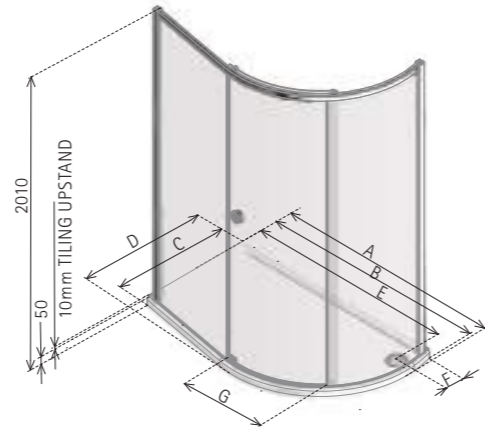

LH Corner

DIMENSIONS (MM)

PRICES

MODEL	A	B	C	D	E	F	G	PRICE (EX. VAT)	PRICE (INC. VAT)
NRX01170	1104	1100	714	844	965	150	460	£1,402.00	£1,682.40
NRX01480	1481	1450	740	880	1339	150	465	£1,559.00	£1,870.80

- LH/RH corner, please specify
- Matki Glass Guard Easy Clean protection included
- 6mm Curved Safety Glass
- High-lustre anodised Aluminium frame with Chrome finish
- Integrated 50mm Shower Tray with tiling upstands on wall sides and fast flow waste included
- **Optional Raised tray with Front Cover Panel in White only, adds 100mm to height. Add £91 excluding VAT to price. Add "Raised" after model number when ordering**