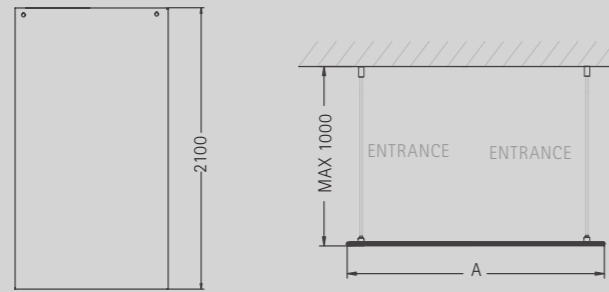

AST

DIMENSIONS (MM)		PRICES	
MODEL	A	PRICE (EX. VAT)	PRICE (INC. VAT)
AST1000	950	£636.00	£763.20
AST1200	1150	£689.00	£826.80
AST1500	1450	£875.00	£1,050.00

- Matki Glass Guard Easy Clean protection included
- 10mm Safety Glass
- 2 x 1000mm adjustable secure Brace Bars
- **Special oversize bars are available on request**
- Installation on a shower tray or wet room floor
- Twin Entrance panels are for splash protection only. Consideration should be given to water drainage, especially outside the shower tray area as water may spray beyond the panel/shower tray
- Available in black tinted glass at 10% supplement