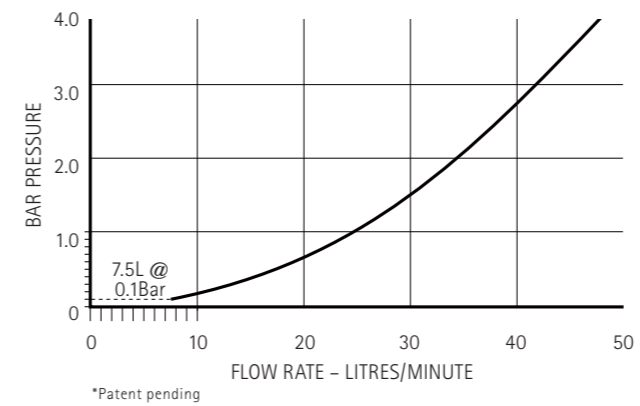

Thermostatic mixer flow rates