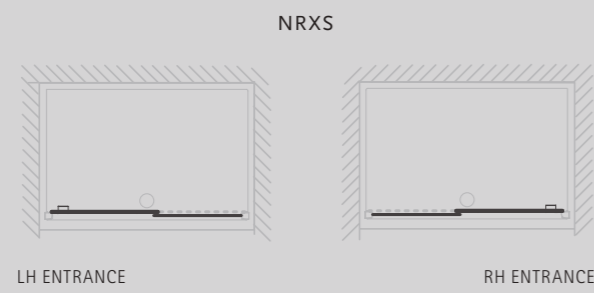

50 | **RADIANCE STRAIGHT SLIDING DOOR WITH SLIMLINE TRAY**

DIMENSIONS (MM) PRICES

MODEL	A	B	C	D	PRICE (EX. VAT)	PRICE (INC. VAT)
NRXS1280	1200	800	1146-1184	465	£1,143.00	£1,371.60
NRXS1290	1200	900	1146-1184	465	£1,186.00	£1,423.20
NRXS1480	1400	800	1346-1384	565	£1,232.00	£1,478.40
NRXS1490	1400	900	1346-1384	565	£1,269.00	£1,522.80

- LH/RH entrance, please specify
- Matki Glass Guard Easy Clean protection included
- 8mm Safety Glass
- Low profile top track incorporating super smooth running roller technology, soft auto-assisted sliding door closure
- High-lustre anodised Aluminium frame with Chrome finish
- Integrated 50mm Shower Tray with tiling upstands on wall sides and fast flow waste included
- Optional Raised tray with Front Cover Panel in White only, adds 100mm to height. Add £54 excluding VAT to price. Add "Raised" after model number when ordering