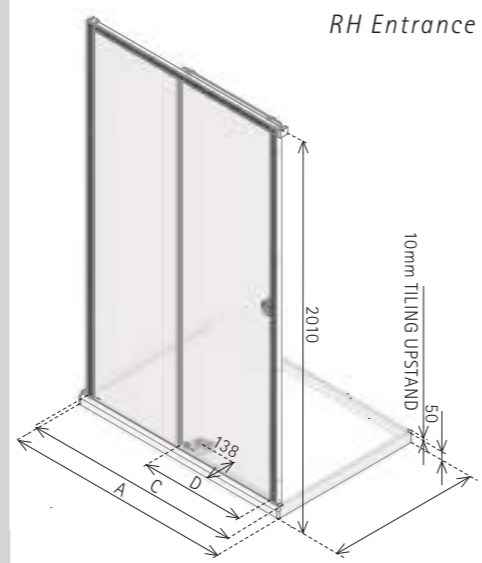

50 | **RADIANCE STRAIGHT SLIDING DOOR WITH SLIMLINE TRAY**

DIMENSIONS (MM) PRICES

MODEL	A	B	C	D	PRICE (EX. VAT)	PRICE (INC. VAT)
NRXS1280	1200	800	1146-1184	465	£1,143.00	£1,371.60
NRXS1290	1200	900	1146-1184	465	£1,186.00	£1,423.20
NRXS1480	1400	800	1346-1384	565	£1,232.00	£1,478.40
NRXS1490	1400	900	1346-1384	565	£1,269.00	£1,522.80

- LH/RH entrance, please specify
- Matki Glass Guard Easy Clean protection included
- 8mm Safety Glass
- Low profile top track incorporating super smooth running roller technology, soft auto-assisted sliding door closure
- High-lustre anodised Aluminium frame with Chrome finish
- Integrated 50mm Shower Tray with tiling upstands on wall sides and fast flow waste included
- Optional Raised tray with Front Cover Panel in White only, adds 100mm to height. Add £54 excluding VAT to price. Add "Raised" after model number when ordering