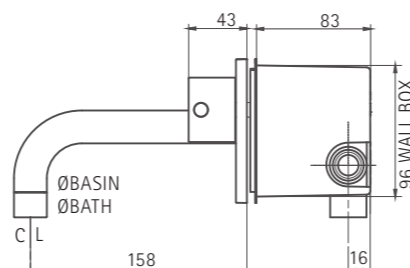

PRICE

MODEL	PRICE (EX. VAT)	PRICE (INC. VAT)
EX50/O BASIN	£439.00	£526.80
EX50/O BATH	£451.00	£541.20

ELIXIR BATH FILLER WITH POP UP WASTE

PW1/BATH

FEATURES

- Simple and elegant bath filler with push pop up waste
- Can be added as single or second outlet with Elixir EX5/O Mixer
- Available as third outlet with EX009 setups, please specify 'divert'
- Solid Brass in a Chrome finish

MIN 0.5 BAR