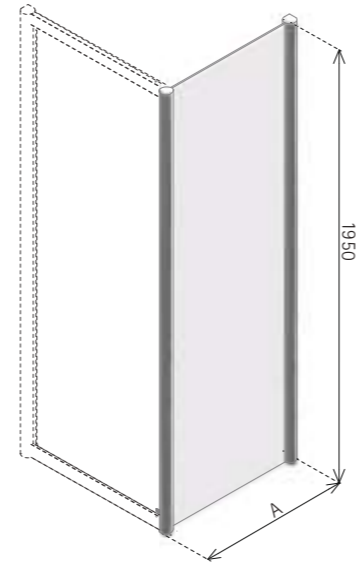

Side Panel

DIMENSIONS (MM) PRICES

MODEL	A	PRICE (EX. VAT)	PRICE (INC. VAT)
NSC6900 (SIDE)	660-692	£340.00	£408.00
NSC7500 (SIDE)	720-752	£352.00	£422.40
NSC7900 (SIDE)	760-792	£367.00	£440.40
NSC8900 (SIDE)	860-892	£379.00	£454.80
NSC9900 (SIDE)	960-992	£392.00	£470.40

Add side panel price to recess price on page 91 for Corner configuration

- Not Handed
- Matki Glass Guard Easy Clean protection included
- 8mm Safety Glass
- High-lustre anodised Aluminium frame with Chrome finish
- When using please deduct 20mm from adjustments dimensions (A) of NCP, NSS and NCI
- Patented pre-assembled FLS Front Loading System) for easy installation with concealed screws and fittings (patent no. GB 228 9302B)
- Recommended tray model - Fineline 60 see page 121