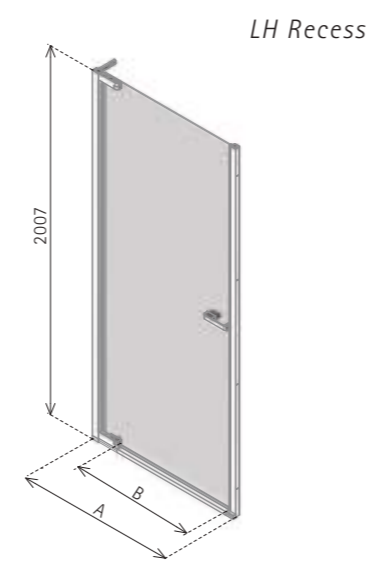

RADIANCE PIVOT DOOR

DIMENSIONS (MM) PRICES

MODEL	A	B	PRICE (EX. VAT)	PRICE (INC. VAT)
NRP700	664-700	479	£480.00	£576.00
NRP760	724-760	539	£490.00	£588.00
NRP800	764-800	579	£494.00	£592.80
NRP900	864-900	679	£507.00	£608.40

- LH/RH recess, please specify
- Matki Glass Guard Easy Clean protection included
- 6mm Safety Glass
- Frameless pivot door system with in-built magnetic seal closure
- High-lustre anodised Aluminium frame with Chrome finish
- For installation on a shower tray or wet room floor
- Recommended tray model - Continental 40 see page 103