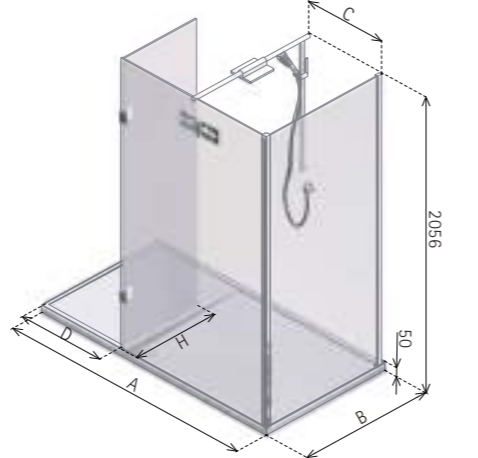

INTEGRATED BRASSWARE

■ The Boutique Walk-In models can be ordered complete with the high quality Elixir Blade concealed Thermostatic Shower Mixer with diverter. A hand shower, with water saving option and a 180mm x 150mm Easy Clean Deluge shower head are tastefully integrated to fit with the enclosure's classic modern look

■ The Deluge shower head performs best with minimum 0.5 bar water pressure

BOUTIQUE CORNER WITH SIDE PANEL

NWCC

RH Entrance

RH Entrance with hinged panel

LH Entrance

LH Entrance with hinged panel

DIMENSIONS (MM) PRICES