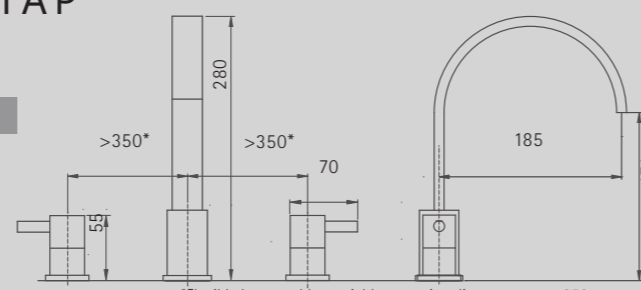

FEATURES

- Elixir deck mounted three hole basin and bath filler
- 185mm slimline swan swivel spout
- Fitted with spray aerator
- Solid Brass in a Chrome finish

MIN 0.5 BAR

PRICE

MODEL	PRICE (EX. VAT)	PRICE (INC. VAT)
EXD5	£254.00	£304.80

ELIXIR CLASSIC WALL MOUNTED BASIN TAP

EXW5

FEATURES

- Elixir wall mounted three hole basin filler
- Choice of 150mm or 185mm spout.
- Fitted with spray aerator
- Solid Brass in a Chrome finish

MIN 0.5 BAR