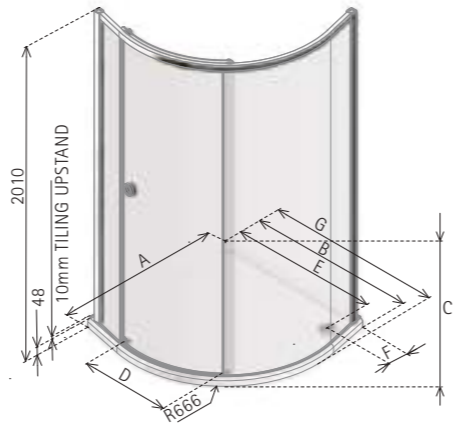

RADIANCE PIVOT RECESS - NRP900

NRPC900 Radiance Pivot for Corner

NR11200 Radiance Pivot Inline for Recess

RADIANCE PIVOT INLINE CORNER - NRIC1290

48 **RADIANCE CURVED**

NRXC

LH Opening

DIMENSIONS (MM)