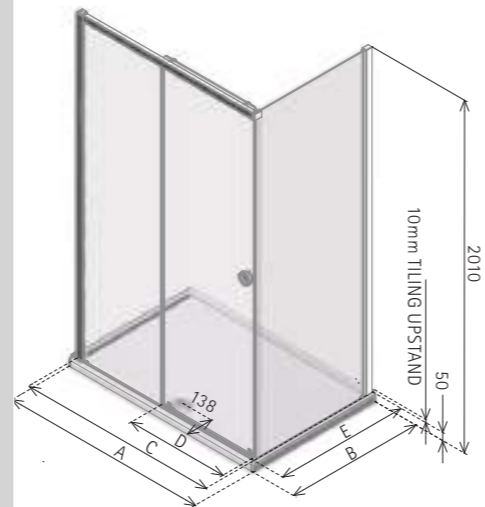

- LH/RH corner, please specify
- Matki Glass Guard Easy Clean protection included
- 6mm Curved Safety Glass
- High-lustre anodised Aluminium frame with Chrome finish
- Integrated 50mm Shower Tray with tiling upstands on wall sides and fast flow waste included
- **Optional Raised tray with Front Cover Panel in White only, adds 100mm to height. Add £91 excluding VAT to price. Add "Raised" after model number when ordering**

RADIANCE STRAIGHT SLIDING DOOR WITH SIDE PANEL AND SLIMLINE TRAY

NRXSC

LH Corner

DIMENSIONS (MM)

PRICES

MODEL	A	B	C	D	E	PRICE (EX. VAT)	PRICE (INC. VAT)
NRXSC1280	1200	800	1155-1175	500	735-755	£1,361.00	£1,633.20
NRXSC1290	1200	900	1155-1175	500	835-855	£1,411.00	£1,693.20
NRXSC1480	1400	800	1355-1375	600	735-755	£1,461.00	£1,753.20
NRXSC1490	1400	900	1355-1375	600	835-855	£1,510.00	£1,812.00