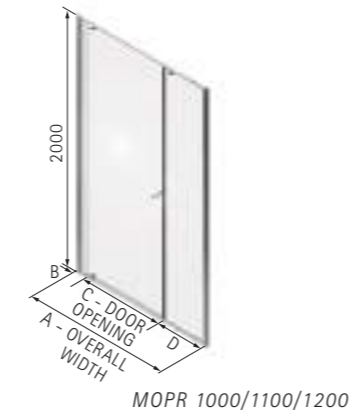

32 | MATKI-ONE PIVOT CORNER

DIMENSIONS (MM)					PRICES	
DOOR	A	B	C	D	PRICE (EX. VAT)	PRICE (INC. VAT)
MOPC7600	732-752	80-100	482	100	£562.00	£674.40
MOPC8000	772-792	80-100	522	100	£574.00	£688.80
MOPC9000	872-892	80-100	622	100	£595.00	£714.00
MOPC1000	973-993	322-342	482	100	£633.00	£759.60
MOPC1100	1073-1093	382-402	522	100	£660.00	£792.00
MOPC1200	1173-1193	382-402	622	100	£683.00	£819.60
SIDE PANEL					E	
MOPCSP760	732-752				£382.00	£458.40
MOPCSP800	772-792				£387.00	£464.40
MOPCSP900	872-892				£404.00	£484.80

The prices are for silver or white frames, see colour supplements on page 36.

- Not Handed
- Matki Glass Guard Easy Clean protection included
- 8mm Safety Glass
- Door opens both outwards and inwards
- **Colour Set: Silver (Standard)** See page 36 for alternative colour sets
- Reverse option available for 1000, 1100, 1200 models on request, where panels B and D are switched. Please quote 'Reverse' at end of code.
- Installation on shower tray or wet room floor
- Recommended tray model - Continental 40 (page 103) or Universal 40 Colour (page 109)

MATKI-ONE PIVOT RECESS

PIVOT RECESS
MOPR

DIMENSIONS (MM)					PRICES	
MODEL	A	B	C	D	PRICE (EX. VAT)	PRICE (INC. VAT)
MOPR7600	720-760	80-100	482	90-110	£748.00	£897.60
MOPR8000	760-800	80-100	522	90-110	£759.00	£910.80
MOPR9000	860-900	80-100	622	90-110	£781.00	£937.20
MOPR1000	960-1000	80-100	482	329-349	£786.00	£943.20
MOPR1100	1060-1100	80-100	522	389-409	£797.00	£956.40
MOPR1200	1160-1200	80-100	622	389-409	£819.00	£982.80

The prices are for silver or white frames, see colour supplements on page 36.