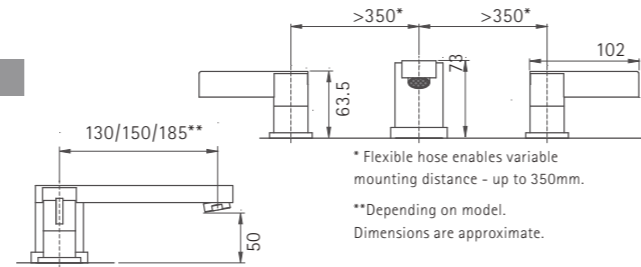

PRICE

MODEL	PRICE (EX. VAT)	PRICE (INC. VAT)
EXD21	£276.00	£331.20