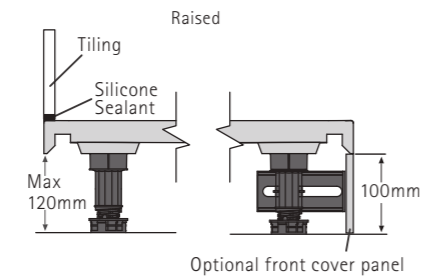

CONTINENTAL 40 SHOWER TRAYS

AVAILABLE COLOUR OPTIONS: