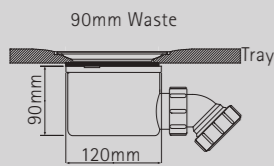

DIMENSIONS (MM)			PRICES		
MODEL SN	A	B	C	PRICE (EX. VAT)	PRICE (INC. VAT)
SN700	697	697	348	£209.00	£250.80
SN760	754	754	377	£220.00	£264.00
SN800	797	797	398	£227.00	£272.40
SN900	896	896	448	£268.00	£321.60
SN1000	998	998	499	£280.00	£336.00
SN9076	895	758	448	£245.00	£294.00
SN9080	895	795	448	£251.00	£301.20
SN1050	1050	796	525	£280.00	£336.00
SN1270	1200	700	600	£252.00	£302.40
SN1276	1194	758	597	£265.00	£318.00
SN1280	1200	797	600	£284.00	£340.80
SN1290	1196	898	598	£303.00	£363.60
SN1580	1495	800	850	£349.00	£418.80
SN1590	1500	900	748	£361.00	£433.20
SN1770	1700	700	850	£386.00	£463.20
SN1780	1700	800	850	£395.00	£474.00
SN1790	1700	900	850	£406.00	£487.20
SN1880	1800	800	900	£424.00	£508.80

- Low profile, rigid, hardwearing, slip-resistant, 2.5mm acrylic capped Synthastone
- Non-staining and colour-fast finish
- Antibacterial additive reducing the spread of mould and bacteria
- Designed for a perfect fit with Colonade shower surrounds
- Supplied with Fastflow shower waste and Chrome metal cap
- Supplied with adjustable legs
- **Front cover panel available in white only – for Recess add £44 excluding VAT. Corner add £78 excluding VAT for all models ordered with tray. Please specify Recess or Corner Panel**
- Height: 60mm