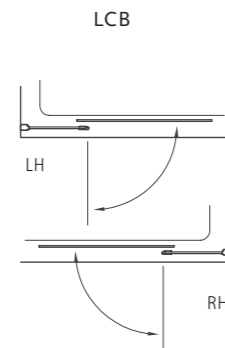

ELEGANZA HINGED BATH SCREEN

DIMENSIONS (MM) PRICES

MODEL HINGED BATH SCREEN	A	B	C	D	PRICE (EX. VAT)	PRICE (INC. VAT)
LCB900	1500	300	900-915	583	£464.00	£556.80

- LH/RH, please specify
- Matki Glass Guard Easy Clean protection included
- 8mm Safety Glass
- High-lustre anodised Aluminium frame with Chrome finish
- Swings outwards through 90° from fixed panel for ease of access
- Designed for flat top baths
- Drip channel minimises drips when opening screen