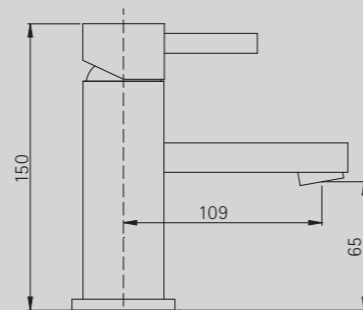

ELIXIR CLASSIC SINGLE LEVER BASIN TAP

EXM5/MONO

FEATURES

- Single lever for ease of use
- 150mm high
- 109mm projection
- Fitted with spray aerator
- Solid Brass in a Chrome finish

MIN 0.5 BAR

PRICE

MODEL	PRICE (EX. VAT)	PRICE (INC. VAT)
EXM5	£159.00	£190.60