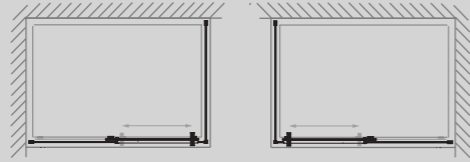

MOWP1200 – Matki-ONE White Framed-Effect

MOWP1200 BLACK FRAMED-EFFECT

30 | MATKI-ONE SLIDER CORNER

SLIDER CORNER
MOSC + MOSCSP

DIMENSIONS (MM)					PRICES	
DOOR	A	B	C	D	PRICE (EX. VAT)	PRICE (INC. VAT)
MOSC1000*	978-998	470-490	400	65	£710.00	£852.00
MOSC1100	1078-1098	490-510	440	65	£721.00	£865.20
MOSC1200	1178-1198	570-590	450	65	£731.00	£877.20
MOSC1500	1478-1498	780-800	550	65	£809.00	£970.80
SIDE PANEL					E	
MOSCSP760	732-752				£361.00	£433.20
MOSCSP800	772-792				£371.00	£445.20
MOSCSP900	872-892				£387.00	£464.40