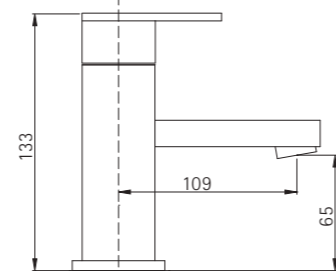

PRICE

MODEL	PRICE (EX. VAT)	PRICE (INC. VAT)
EXW5/BATH	£89.00	£106.80

ELIXIR BLADE PAIR OF DECK MOUNTED 3/4" BATH TAPS

EXD22/BATH

FEATURES

- Lever for ease of use
- 109mm projection
- Fitted with spray aerator
- Solid Brass in a Chrome finish