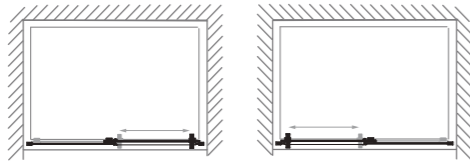

SLIDER RECESS
MOSR