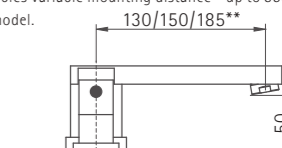

PRICE

MODEL	PRICE (EX. VAT)	PRICE (INC. VAT)
EXD51	£276.00	£331.20

ELIXIR CLASSIC DECK MOUNTED BASIN TAP

EXD5

FEATURES

- Elixir deck mounted three hole basin and bath filler
- 185mm slimline swan swivel spout
- Fitted with spray aerator
- Solid Brass in a Chrome finish