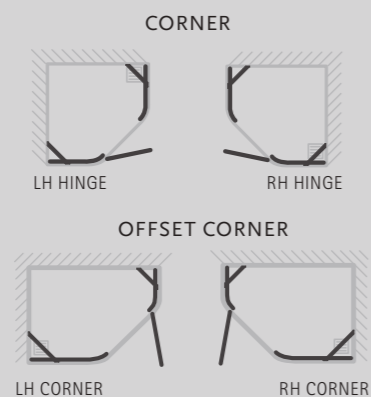

10 ILLUSION QUINTESSE

Door hinges off smaller panel
Please specify hand when ordering