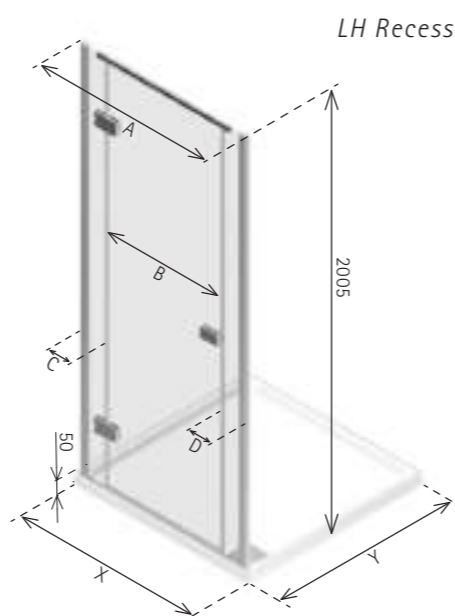

DIMENSIONS (MM)						PRICES		
MODEL	A	B	C	D	X	Y	PRICE (EX. VAT)	PRICE (INC. VAT)
IRT800	740 - 770	492	130	134	800	800	£1,124.00	£1,348.80
IRT900	840 - 870	592	130	134	900	900	£1,168.00	£1,401.60
IRT9080	840 - 870	592	130	134	900	800	£1,178.00	£1,413.60
IRT1080	940 - 970	592	230	134	1000	800	£1,190.00	£1,428.00
IRT1280	1140 - 1170	592	430	134	1200	800	£1,266.00	£1,519.20
IRT1290	1140 - 1170	592	430	134	1200	900	£1,282.00	£1,538.40
IRT1580	1440 - 1470	592	730	134	1500	800	£1,397.00	£1,676.40
IRT1590	1440 - 1470	592	730	134	1500	900	£1,414.00	£1,696.80

- LH/RH Recess, please specify
- Matki Glass Guard Easy Clean protection included
- 8mm Safety Glass
- Frame: Aluminium and Mirror Polished Stainless Steel
- **Handle: Soft Return/Traditional**
- Integrated Tray with Glass Channel for watertight seal without silicon
- Fastflow shower waste with stainless steel grill included
- **Optional raised tray version available, supplied with adjustable legs and front cover panel in white only. Raised tray adds 100mm to height. Add £58.00 excluding VAT to price**