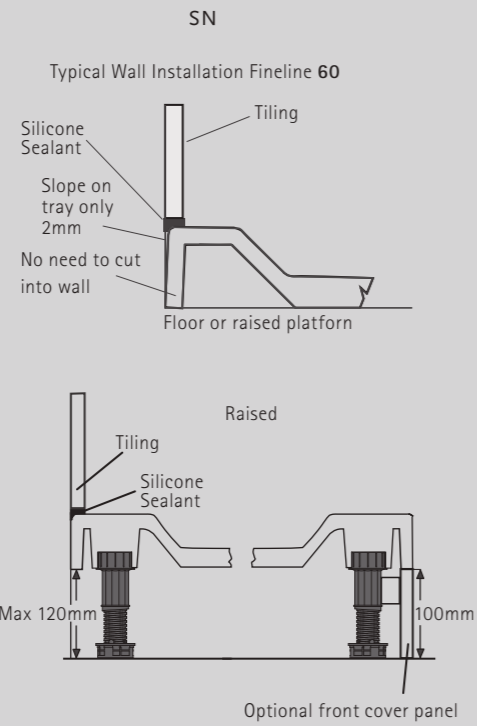

DIMENSIONS (MM)			PRICES		
MODEL SN	A	B	C	PRICE (EX. VAT)	PRICE (INC. VAT)
SN700	697	697	348	£209.00	£250.80
SN760	754	754	377	£220.00	£264.00
SN800	797	797	398	£227.00	£272.40
SN900	896	896	448	£268.00	£321.60
SN1000	998	998	499	£280.00	£336.00
SN9076	895	758	448	£245.00	£294.00
SN9080	895	795	448	£251.00	£301.20
SN1050	1050	796	525	£280.00	£336.00
SN1270	1200	700	600	£252.00	£302.40
SN1276	1194	758	597	£265.00	£318.00
SN1280	1200	797	600	£284.00	£340.80
SN1290	1196	898	598	£303.00	£363.60
SN1580	1495	800	850	£349.00	£418.80
SN1590	1500	900	748	£361.00	£433.20
SN1770	1700	700	850	£386.00	£463.20
SN1780	1700	800	850	£395.00	£474.00
SN1790	1700	900	850	£406.00	£487.20
SN1880	1800	800	900	£424.00	£508.80

- Low profile, rigid, hardwearing, slip-resistant, 2.5mm acrylic capped Synthastone
- Non-staining and colour-fast finish
- Antibacterial additive reducing the spread of mould and bacteria
- Designed for a perfect fit with Colonade shower surrounds
- Supplied with Fastflow shower waste and Chrome metal cap
- Supplied with adjustable legs
- **Front cover panel available in white only – for Recess add £44 excluding VAT. Corner add £78 excluding VAT for all models ordered with tray. Please specify Recess or Corner Panel**
- Height: 60mm