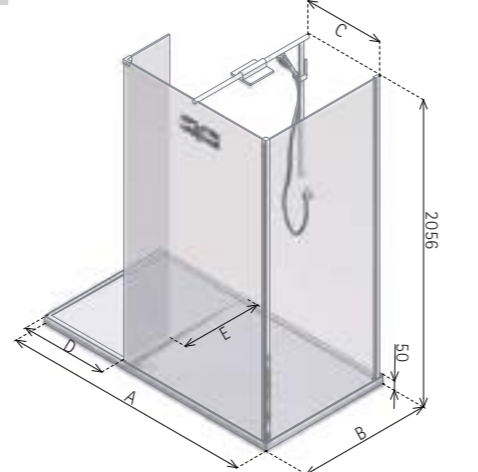

LH Entrance with hinged panel

LH Entrance with hinged panel