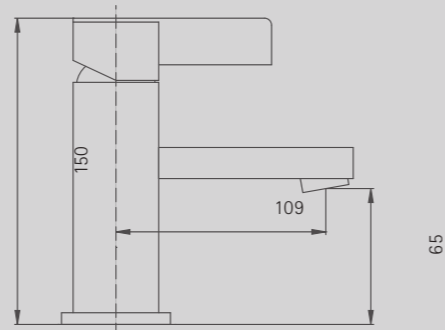

PRICE

MODEL	PRICE (EX. VAT)	PRICE (INC. VAT)
EXM20	£159.00	£190.80