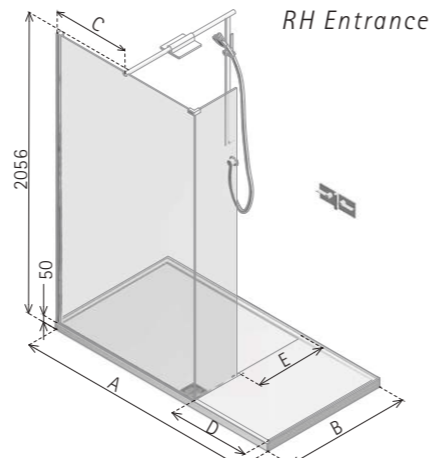

64 BOUTIQUE RECESS

DIMENSIONS (MM) PRICES

MODEL	A	B	C	D	E	PRICE (EX. VAT)	PRICE (INC. VAT)
NWSR1580T	1500	800	470	530	530	£1,356.00	£1,627.20
NWSR1580TB	1500	800	470	530	530	£2,322.00	£2,786.40
NWSR1590T	1500	900	470	530	530	£1,412.00	£1,694.40
NWSR1590TB	1500	900	470	530	530	£2,378.00	£2,853.60
NWSR1780T	1700	800	545	580	530	£1,465.00	£1,758.00
NWSR1780TB	1700	800	545	580	530	£2,431.00	£2,917.20
NWSR1790T	1700	900	545	580	530	£1,545.00	£1,854.00
NWSR1790TB	1700	900	545	580	530	£2,511.00	£3,013.20

WITH HINGED PANEL A B C D H PRICE (EX. VAT) PRICE (INC. VAT)

NWSR1290TH	1200	900	320	530	400	£1,603.00	£1,923.60
NWSR1290TBH	1200	900	320	530	400	£2,569.00	£3,082.80
NWSR1580TH	1500	800	470	530	450	£1,602.00	£1,922.40
NWSR1580TBH	1500	800	470	530	450	£2,568.00	£3,081.60
NWSR1590TH	1500	900	470	530	450	£1,659.00	£1,990.80
NWSR1590TBH	1500	900	470	530	450	£2,625.00	£3,150.00
NWSR1780TH	1700	800	545	580	500	£1,712.00	£2,054.40
NWSR1780TBH	1700	800	545	580	500	£2,678.00	£3,213.60
NWSR1790TH	1700	900	545	580	500	£1,791.00	£2,149.20
NWSR1790TBH	1700	900	545	580	500	£2,757.00	£3,308.40

- LH/RH entrance, please specify
- Matki Glass Guard Easy Clean protection included
- 8mm and 10mm Safety Glass
- High-lustre anodised Aluminium frame with Chrome finish
- Integrated Shower Tray included with tiling upstands on wall sides available in White, Pergamon and Black
- With optional Hinged panel
- Integrated Blade Brassware Assembly, including Deluge shower rose, hand shower with water saving option and Elixir Thermostatic Valve
- Code suffixes: T = Integrated tray
  B = Integrated brassware
  H = Hinged panel instead of fixed panel
- Fastflow shower waste with polished stainless steel grill included
- Deluge shower head performs best with minimum 0.5 bar
- Some spray may extend beyond the entrance and we recommend tiling the adjacent area
- Optional Raised tray with Front Cover Panel in White only. For Raised tray add 100mm to overall height and add £44 excluding VAT to price