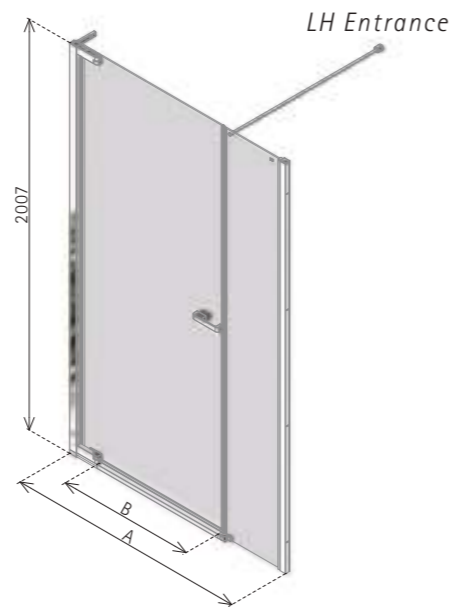

RADIANCE PIVOT INLINE DOOR

DIMENSIONS (MM)		PRICES		
MODEL	A	B	PRICE (EX. VAT)	PRICE (INC. VAT)
NRI1200	1163-1200	579	£671.00	£805.20

- LH/RH Entrance, please specify
- Matki Glass Guard Easy Clean protection included
- 6mm Safety Glass
- Frameless pivot door system with in-built magnetic seal closure
- High-lustre anodised Aluminium frame with Chrome finish
- For installation on a shower tray or wet room floor
- Door pivots from wall side only
- Recommended tray model - Continental 40 see page 103