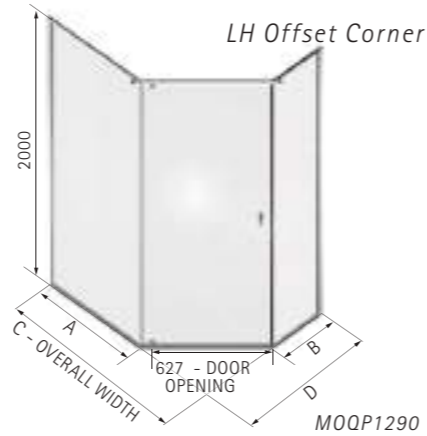

MATKI-ONE QUINTESSE

QUINTESSE
MOQP900, MOQP1000

Suitable for LH or RH Installation

QUINTESSE OFFSET
MOQP1290

Please specify LH or RH Corner

MATKI-ONE CURVED

CURVED
MOC900

LH Slides open to left
RH Slides open to right