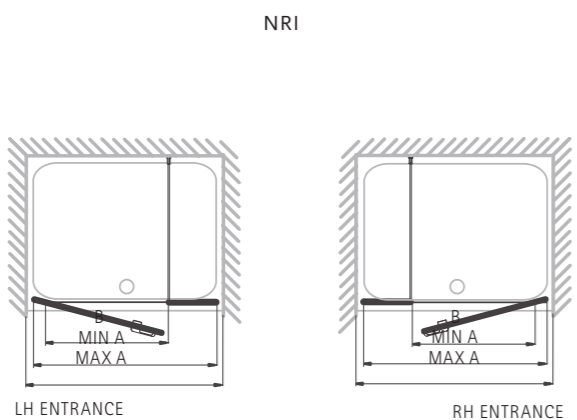

RADIANCE PIVOT INLINE DOOR

DIMENSIONS (MM)		PRICES		
MODEL	A	B	PRICE (EX. VAT)	PRICE (INC. VAT)
NRI1200	1163-1200	579	£671.00	£805.20

- LH/RH Entrance, please specify
- Matki Glass Guard Easy Clean protection included
- 6mm Safety Glass
- Frameless pivot door system with in-built magnetic seal closure
- High-lustre anodised Aluminium frame with Chrome finish
- For installation on a shower tray or wet room floor
- Door pivots from wall side only
- Recommended tray model - Continental 40 see page 103