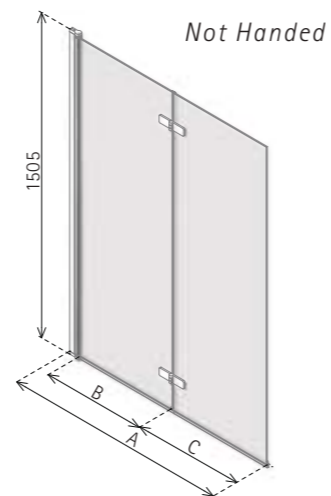

ELEGANZA FOLDING BATH SCREEN

DIMENSIONS (MM) PRICES

MODEL FOLDING BATH SCREEN	A	B	C	PRICE (EX. VAT)	PRICE (INC. VAT)
EFB1100	1065	510	505	£424.00	£508.80

- Not Handed
- Matki Glass Guard Easy Clean protection included
- 6mm Safety Glass
- High-lustre anodised Aluminium frame with Chrome finish
- Compact fold-away design
- Screen folds away inside or outside the bath