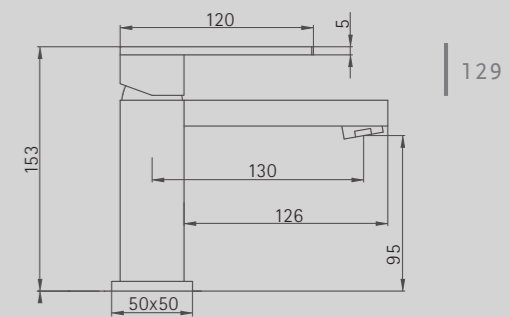

PRICE

MODEL	PRICE (EX. VAT)	PRICE (INC. VAT)
EXM40	£201.00	£241.20