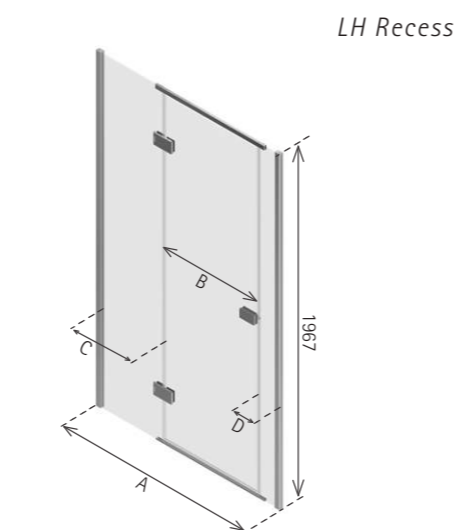

DIMENSIONS (MM)						PRICES		
MODEL	A	B	C	D	X	Y	PRICE (EX. VAT)	PRICE (INC. VAT)
IR800	760 - 790	492	130	151	-	-	£895.00	£1,074.00
IR900	860 - 890	592	130	151	-	-	£911.00	£1,093.20
IR1000	960 - 990	592	230	151	-	-	£927.00	£1,112.40
IR1200	1160 - 1190	592	430	151	-	-	£955.00	£1,146.00
IR1500	1460 - 1490	592	730	151	-	-	£1,009.00	£1,210.80

- LH/RH Recess, please specify
- Matki Glass Guard Easy Clean protection included
- 8mm Safety Glass
- Frame: Aluminium and Mirror Polished Stainless Steel
- **Handle: Soft Return/Traditional**
- Without tray, suitable for installation on wet room floor or existing shower tray