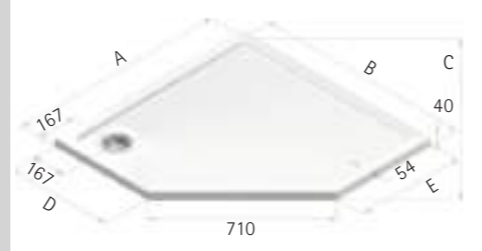

104 CONTINENTAL 40 QUINTESSE SHOWER TRAYS