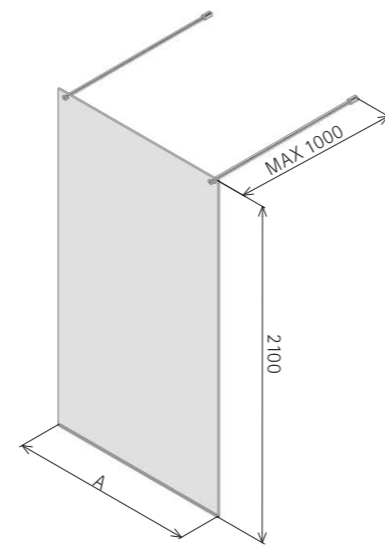

DIMENSIONS (MM)		PRICES	
MODEL	A	PRICE (EX. VAT)	PRICE (INC. VAT)
AST1000	950	£636.00	£763.20
AST1200	1150	£689.00	£826.80
AST1500	1450	£875.00	£1,050.00

- Matki Glass Guard Easy Clean protection included
- 10mm Safety Glass
- 2 x 1000mm adjustable secure Brace Bars
- **Special oversize bars are available on request**
- Installation on a shower tray or wet room floor
- Twin Entrance panels are for splash protection only. Consideration should be given to water drainage, especially outside the shower tray area as water may spray beyond the panel/shower tray
- Available in black tinted glass at 10% supplement