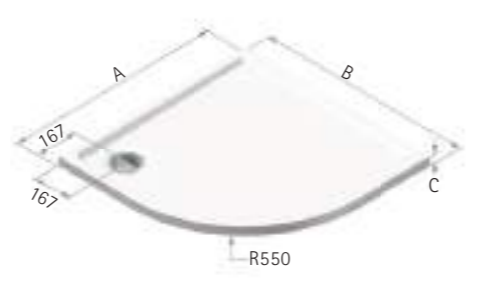

CONTINENTAL 40 CURVED SHOWER TRAYS