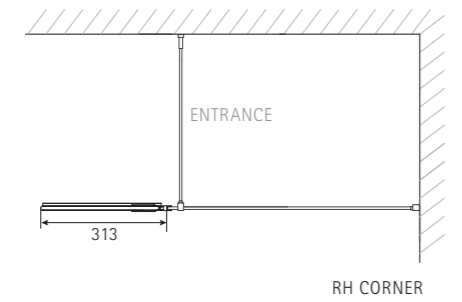

HINGE PANEL

DIMENSIONS (MM) PRICES

MODEL	A	PRICE (EX. VAT)	PRICE (INC. VAT)
ASP300HP	313	£424.00	£508.80

- LH/RH corner, please specify
- 10mm Safety Glass
- Matki Glass Guard Easy Clean protection included
- For fitting with ASP or MOWP wet room panels
- Retrofitable on 8mm wet room panels (wall brace bar required)
- Available in bespoke sizes, please contact Matki
- Matki Neoprene Advanced Sealing System
- Opens outwards and inwards through 180°
- Panel is for splash protection only