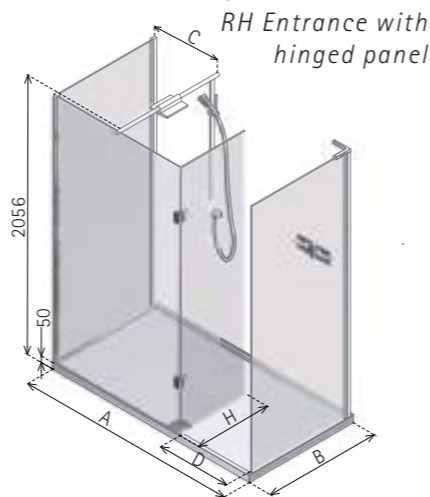

BOUTIQUE THREE-SIDED

DIMENSIONS (MM) PRICES

MODEL	A	B	C	D	E	PRICE (EX. VAT)	PRICE (INC. VAT)
NWST1580T	1500	800	470	530	530	£2,069.00	£2,482.80
NWST1580TB	1500	800	470	530	530	£3,035.00	£3,642.00
NWST1590T	1500	900	470	530	530	£2,126.00	£2,551.20
NWST1590TB	1500	900	470	530	530	£3,092.00	£3,710.40
NWST1780T	1700	800	545	580	530	£2,096.00	£2,515.20
NWST1780TB	1700	800	545	580	530	£3,062.00	£3,674.40
NWST1790T	1700	900	545	580	530	£2,191.00	£2,629.20
NWST1790TB	1700	900	545	580	530	£3,157.00	£3,788.40

WITH HINGED PANEL A B C D H PRICE (EX. VAT) PRICE (INC. VAT)

NWST1290TH	1200	900	320	530	400	£2,315.00	£2,778.00
NWST1290TBH	1200	900	320	530	400	£3,281.00	£3,937.20
NWST1580TH	1500	800	470	530	450	£2,316.00	£2,779.20
NWST1580TBH	1500	800	470	530	450	£3,282.00	£3,938.40
NWST1590TH	1500	900	470	530	450	£2,373.00	£2,847.60
NWST1590TBH	1500	900	470	530	450	£3,339.00	£4,006.80
NWST1780TH	1700	800	545	580	500	£2,343.00	£2,811.60
NWST1780TBH	1700	800	545	580	500	£3,309.00	£3,970.80
NWST1790TH	1700	900	545	580	500	£2,438.00	£2,925.60
NWST1790TBH	1700	900	545	580	500	£3,404.00	£4,084.80

- LH/RH entrance, please specify
- Matki Glass Guard Easy Clean protection included
- 8mm and 10mm Safety Glass
- High-lustre anodised Aluminium frame with Chrome finish
- Integrated Shower Tray included with tiling upstands on wall sides available in White, Pergamon and Black
- With optional Hinged panel
- Integrated Blade Brassware Assembly, including Deluge shower rose, hand shower with water saving option and Elixir Thermostatic Valve
- Code suffixes: T = Integrated tray
  B = Integrated brassware
  H = Hinged panel instead of fixed panel
- Fastflow shower waste with polished stainless steel grill included
- Deluge shower head performs best with minimum 0.5 bar
- Some spray may extend beyond the entrance and we recommend tiling the adjacent area
- Optional Raised tray with Front Cover Panel in White only. For Raised tray add 100mm to overall height and add £128 excluding VAT to price