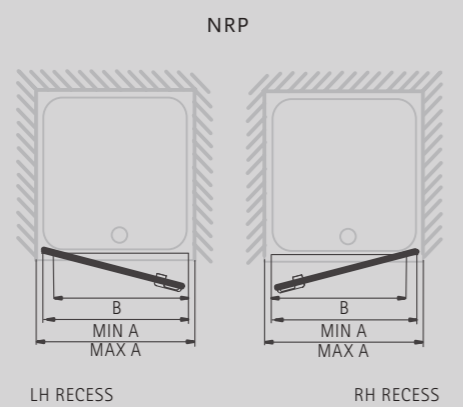

RADIANCE PIVOT DOOR

DIMENSIONS (MM) PRICES

MODEL	A	B	PRICE (EX. VAT)	PRICE (INC. VAT)
NRP700	664-700	479	£480.00	£576.00
NRP760	724-760	539	£490.00	£588.00
NRP800	764-800	579	£494.00	£592.80
NRP900	864-900	679	£507.00	£608.40

- LH/RH recess, please specify
- Matki Glass Guard Easy Clean protection included
- 6mm Safety Glass
- Frameless pivot door system with in-built magnetic seal closure
- High-lustre anodised Aluminium frame with Chrome finish
- For installation on a shower tray or wet room floor
- Recommended tray model - Continental 40 see page 103