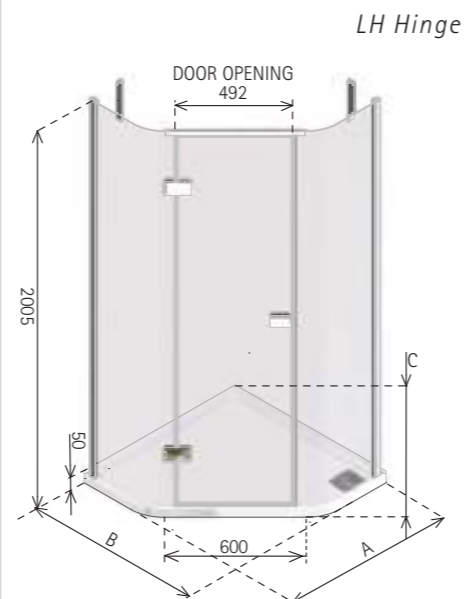

DIMENSIONS (MM)			PRICES		
MODEL	A	B	C	PRICE (EX. VAT)	PRICE (INC. VAT)
IQT900	900	900	892	£1,581.00	£1,897.20
IQT1000	1000	1000	1033	£1,648.00	£1,977.60
IQT1080	1000	800	892	£1,615.00	£1,938.00
IQT1280	1200	800	1033	£1,745.00	£2,094.00
IQT1290	1200	900	1104	£1,794.00	£2,152.80
IQT1490	1400	900	1245	£1,889.00	£2,266.80

- LH/RH Hinge for Corner Installation, please specify
- LH/RH Corner for Offset Corner, please specify
- Matki Glass Guard Easy Clean protection included
- 8mm Safety Glass Door, 6mm Safety Glass Curved Panels
- Frame: Aluminium and Mirror Polished Stainless Steel
- **Handle: Soft Return/Traditional**
- Integrated Tray with Glass Channel for watertight seal without silicon
- Fastflow shower waste with stainless steel grill included
- **Optional raised tray version available, supplied with adjustable legs and front cover panel in white only. Raised tray adds 100mm to height. Add £87.00 excluding VAT to price**