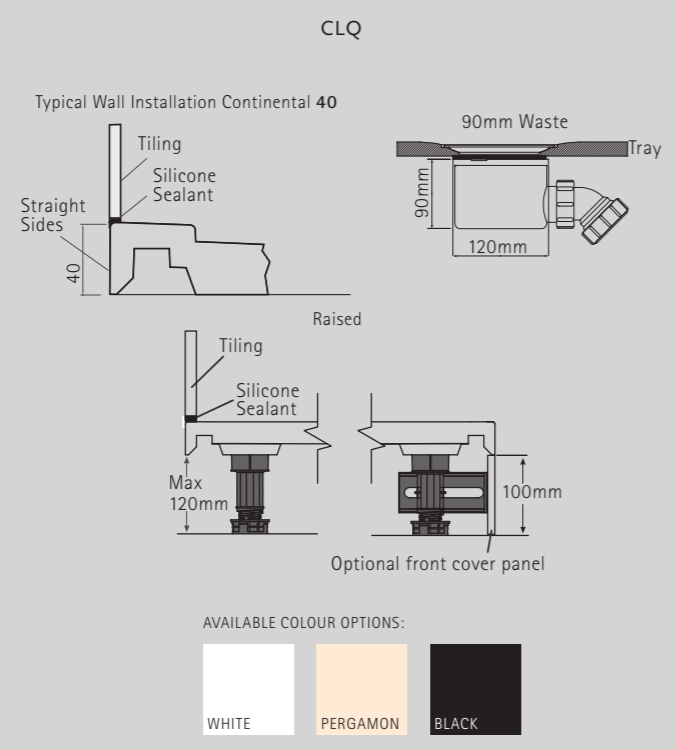

104 CONTINENTAL 40 QUINTESSE SHOWER TRAYS

DIMENSIONS (MM) PRICES

MODEL CLQ	A	B	C	D	E	PRICE (EX. VAT)	PRICE (INC. VAT)
CLQ900	900	900	918	398	398	£315.00	£378.00
CLQ1000	1000	1000	1058	498	498	£348.00	£417.60
CLQ1290LH	900	1200	1129	698	398	£350.00	£420.00
CLQ1290RH*	1200	900	1129	398	698	£350.00	£420.00
CLQ1590LH	900	1500	1341	998	398	£382.00	£458.40
CLQ1590RH*	1500	900	1341	398	998	£382.00	£458.40

* Waste is located in RH corner for this model, other models have waste outlet in LH corner, see illustrations.

High-flow shower waste with chrome flange and stainless steel grill as standard, please see alternative finishes below and quote on order adding a supplement of £32 excluding VAT for these finishes:

- Pentagonal shower tray
- Ultra low 2.5mm acrylic capped profile shower tray with the security of a 10mm raised threshold
- Clean straight sides and defined edges for a luxurious look
- Antibacterial additive reducing spread of mould and bacteria
- High-flow shower waste with Chrome flange and Stainless Steel grill as standard
- Available in White, Matt White, Pergamon and Piano Black
- Optional Raised version available supplied with adjustable legs and front cover panel in white only. Raised tray adds 100mm to height add £85 excluding VAT