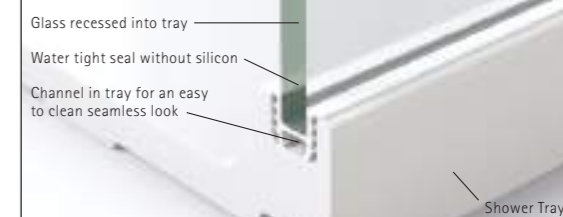

DETAIL OF GLASS CHANNEL IN BOUTIQUE SHOWER TRAYS

Innovative design from Matki Showering, integrating Shower surround and Shower tray to give a rigid, easy to clean installation with a modern seamless look.