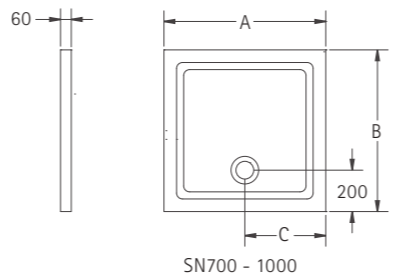

DIMENSIONS (MM)			PRICES		
MODEL SN	A	B	C	PRICE (EX. VAT)	PRICE (INC. VAT)
SN700	697	697	348	£209.00	£250.80
SN760	754	754	377	£220.00	£264.00
SN800	797	797	398	£227.00	£272.40
SN900	896	896	448	£268.00	£321.60
SN1000	998	998	499	£280.00	£336.00
SN9076	895	758	448	£245.00	£294.00
SN9080	895	795	448	£251.00	£301.20
SN1050	1050	796	525	£280.00	£336.00
SN1270	1200	700	600	£252.00	£302.40
SN1276	1194	758	597	£265.00	£318.00
SN1280	1200	797	600	£284.00	£340.80
SN1290	1196	898	598	£303.00	£363.60
SN1580	1495	800	850	£349.00	£418.80
SN1590	1500	900	748	£361.00	£433.20
SN1770	1700	700	850	£386.00	£463.20
SN1780	1700	800	850	£395.00	£474.00
SN1790	1700	900	850	£406.00	£487.20
SN1880	1800	800	900	£424.00	£508.80

- Low profile, rigid, hardwearing, slip-resistant, 2.5mm acrylic capped Synthastone
- Non-staining and colour-fast finish
- Antibacterial additive reducing the spread of mould and bacteria
- Designed for a perfect fit with Colonade shower surrounds
- Supplied with Fastflow shower waste and Chrome metal cap
- Supplied with adjustable legs
- **Front cover panel available in white only – for Recess add £44 excluding VAT. Corner add £78 excluding VAT for all models ordered with tray. Please specify Recess or Corner Panel**
- Height: 60mm