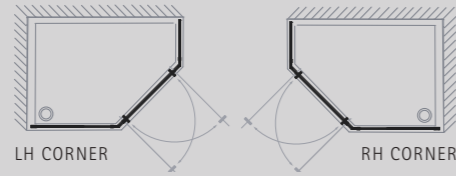

MATKI-ONE QUINTESSE

QUINTESSE
MOQP900, MOQP1000

Suitable for LH or RH Installation

QUINTESSE OFFSET
MOQP1290

Please specify LH or RH Corner

MATKI-ONE CURVED

CURVED
MOC900

LH Slides open to left
RH Slides open to right