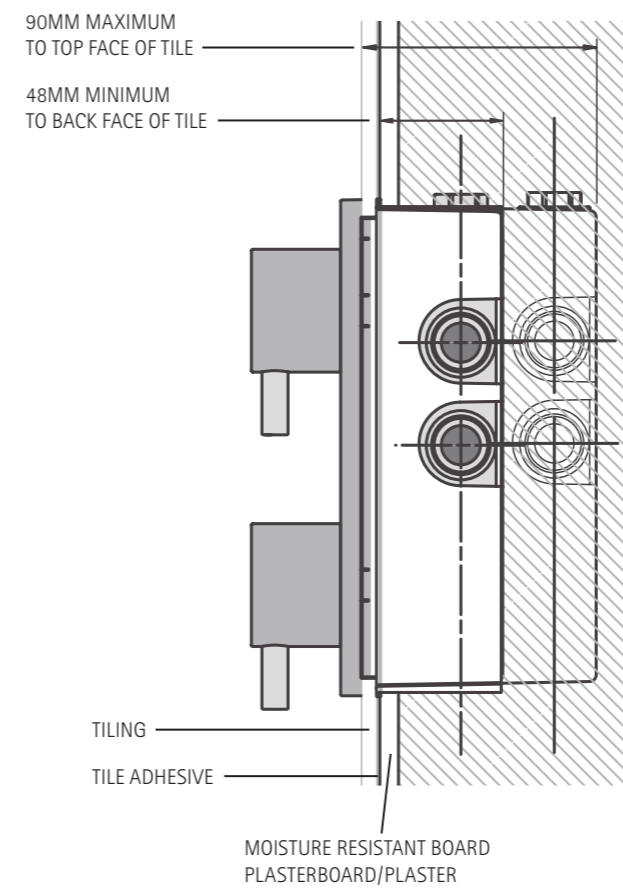

ULTRA SLIM 48MM SHOWER MIXER

The ultra-slim 48mm profile of the Elixir Thermostatic Mixer makes it easy to accommodate in the wall and is an ideal solution for 50mm cavity walls.

Easy to fit and easy to service, the Elixir Thermostatic Mixer is all contained within a practical manifold casing system. This allows for precise and straightforward fitting of the Mixer and direct access to it without damaging wall tiles when servicing is required.

Minimum and maximum wall box depth