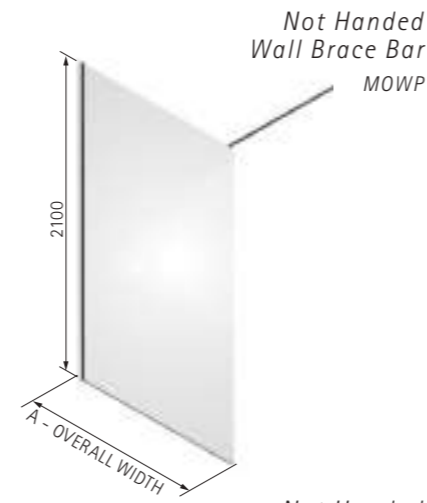

MATKI-ONE WET ROOM PANEL

WET ROOM PANEL WITH WALL BRACE BAR

WET ROOM PANEL WITH CEILING BRACE BAR

DIMENSIONS (MM) PRICES

WET ROOM PANEL WITH WALL BRACE BAR

MODEL	A	PRICE (EX. VAT)	PRICE (INC. VAT)
MOWP500	455-470	£353.00	£423.60
MOWP700	655-670	£365.00	£438.00
MOWP850*	805-820	£384.00	£460.80
MOWP900	855-870	£392.00	£470.40
MOWP1000*	955-970	£403.00	£483.60
MOWP1100	1055-1070	£416.00	£499.20
MOWP1200*	1155-1170	£430.00	£516.00
MOWP1400	1355-1370	£454.00	£544.80
MOWP1500*	1455-1470	£481.00	£577.20