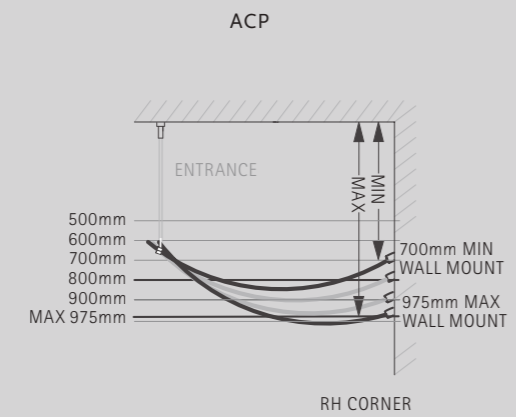

CURVED WET ROOM PANEL

DIMENSIONS (MM) PRICES

MODEL	A	PRICE (EX. VAT)	PRICE (INC. VAT)
ACP1200	1250 MAX	£912.00	£1,094.40

- LH/RH corner, please specify
- Matki Glass Guard Easy Clean protection included
- 6mm Curved Safety Glass
- High-lustre anodised Aluminium frame with Chrome finish
- Features – special hinge enabling wall mount to be adjusted between 700mm and 975mm during installation. See illustration
- Installation on a wet room floor
- Consideration should be given to water drainage, as water may spray beyond the panel