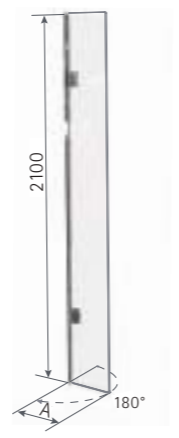

HINGE PANEL

DIMENSIONS (MM) PRICES

MODEL	A	PRICE (EX. VAT)	PRICE (INC. VAT)
ASP300HP	313	£424.00	£508.80

- LH/RH corner, please specify
- 10mm Safety Glass
- Matki Glass Guard Easy Clean protection included
- For fitting with ASP or MOWP wet room panels
- Retrofitable on 8mm wet room panels (wall brace bar required)
- Available in bespoke sizes, please contact Matki
- Matki Neoprene Advanced Sealing System
- Opens outwards and inwards through 180°
- Panel is for splash protection only