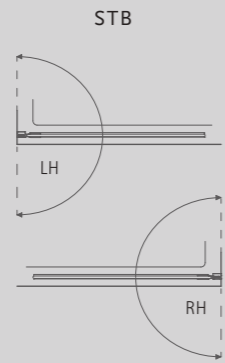

ELEGANZA SINGLE BATH SCREEN 10MM

DIMENSIONS (MM) PRICES

MODEL STRAIGHT BATH SCREEN	A	B	PRICE (EX. VAT)	PRICE (INC. VAT)
STB700	1505	735 - 750	£526.00	£631.20
STB800	1505	835 - 850	£541.00	£649.20

- LH/RH, please specify
- Matki Glass Guard Easy Clean protection included
- 10mm Safety Glass
- High-lustre anodised Aluminium frame with Chrome finish
- Screen swings inwards or outwards through 180°
- Designed for flat top baths