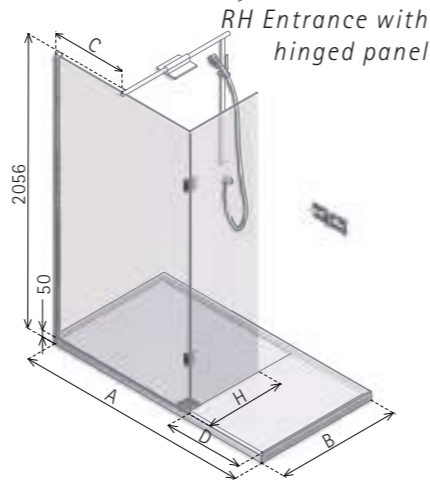

64 BOUTIQUE RECESS

DIMENSIONS (MM) PRICES

MODEL	A	B	C	D	E	PRICE (EX. VAT)	PRICE (INC. VAT)
NWSR1580T	1500	800	470	530	530	£1,356.00	£1,627.20
NWSR1580TB	1500	800	470	530	530	£2,322.00	£2,786.40
NWSR1590T	1500	900	470	530	530	£1,412.00	£1,694.40
NWSR1590TB	1500	900	470	530	530	£2,378.00	£2,853.60
NWSR1780T	1700	800	545	580	530	£1,465.00	£1,758.00
NWSR1780TB	1700	800	545	580	530	£2,431.00	£2,917.20
NWSR1790T	1700	900	545	580	530	£1,545.00	£1,854.00
NWSR1790TB	1700	900	545	580	530	£2,511.00	£3,013.20

WITH HINGED PANEL A B C D H PRICE (EX. VAT) PRICE (INC. VAT)

NWSR1290TH	1200	900	320	530	400	£1,603.00	£1,923.60
NWSR1290TBH	1200	900	320	530	400	£2,569.00	£3,082.80
NWSR1580TH	1500	800	470	530	450	£1,602.00	£1,922.40
NWSR1580TBH	1500	800	470	530	450	£2,568.00	£3,081.60
NWSR1590TH	1500	900	470	530	450	£1,659.00	£1,990.80
NWSR1590TBH	1500	900	470	530	450	£2,625.00	£3,150.00
NWSR1780TH	1700	800	545	580	500	£1,712.00	£2,054.40
NWSR1780TBH	1700	800	545	580	500	£2,678.00	£3,213.60
NWSR1790TH	1700	900	545	580	500	£1,791.00	£2,149.20
NWSR1790TBH	1700	900	545	580	500	£2,757.00	£3,308.40

- LH/RH entrance, please specify
- Matki Glass Guard Easy Clean protection included
- 8mm and 10mm Safety Glass
- High-lustre anodised Aluminium frame with Chrome finish
- Integrated Shower Tray included with tiling upstands on wall sides available in White, Pergamon and Black
- With optional Hinged panel
- Integrated Blade Brassware Assembly, including Deluge shower rose, hand shower with water saving option and Elixir Thermostatic Valve
- Code suffixes: T = Integrated tray
  B = Integrated brassware
  H = Hinged panel instead of fixed panel
- Fastflow shower waste with polished stainless steel grill included
- Deluge shower head performs best with minimum 0.5 bar
- Some spray may extend beyond the entrance and we recommend tiling the adjacent area
- Optional Raised tray with Front Cover Panel in White only. For Raised tray add 100mm to overall height and add £44 excluding VAT to price