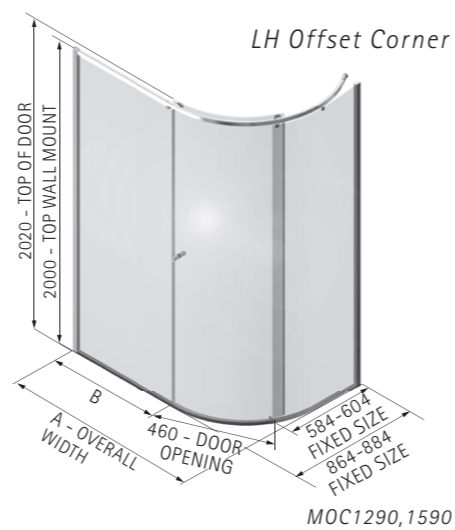

MATKI-ONE QUINTESSE

QUINTESSE
MOQP900, MOQP1000

Suitable for LH or RH Installation

QUINTESSE OFFSET
MOQP1290

Please specify LH or RH Corner

MATKI-ONE CURVED

CURVED
MOC900

LH Slides open to left
RH Slides open to right