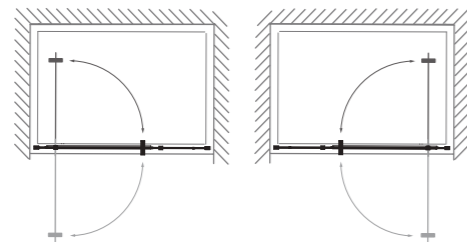

PIVOT RECESS
MOPR