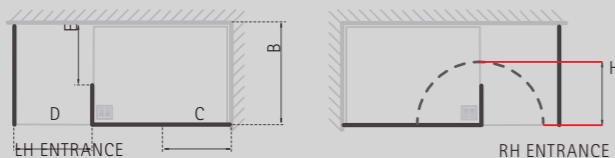

BOUTIQUE CORNER WITH SIDE PANEL

NWCC

DIMENSIONS (MM) PRICES

MODEL	A	B	C	D	E	PRICE (EX. VAT)	PRICE (INC. VAT)
NWCC1580T	1500	800	470	530	530	£1,768.00	£2,121.60
NWCC1580TB	1500	800	470	530	530	£2,734.00	£3,280.80
NWCC1590T	1500	900	470	530	530	£1,825.00	£2,190.00
NWCC1590TB	1500	900	470	530	530	£2,791.00	£3,349.20
NWCC1780T	1700	800	545	580	530	£1,862.00	£2,234.40
NWCC1780TB	1700	800	545	580	530	£2,828.00	£3,393.60
NWCC1790T	1700	900	545	580	530	£1,958.00	£2,349.60
NWCC1790TB	1700	900	545	580	530	£2,924.00	£3,508.80

WITH HINGED PANEL

MODEL	A	B	C	D	H	PRICE (EX. VAT)	PRICE (INC. VAT)
NWCC1290TH	1200	900	320	530	400	£2,014.00	£2,416.80
NWCC1290TBH	1200	900	320	530	400	£2,980.00	£3,576.00
NWCC1580TH	1500	800	470	530	450	£2,015.00	£2,418.00
NWCC1580TBH	1500	800	470	530	450	£2,981.00	£3,577.20
NWCC1590TH	1500	900	470	530	450	£2,072.00	£2,486.40
NWCC1590TBH	1500	900	470	530	450	£3,038.00	£3,645.60
NWCC1780TH	1700	800	545	580	500	£2,108.00	£2,529.60
NWCC1780TBH	1700	800	545	580	500	£3,074.00	£3,688.80
NWCC1790TH	1700	900	545	580	500	£2,204.00	£2,644.80
NWCC1790TBH	1700	900	545	580	500	£3,170.00	£3,804.00