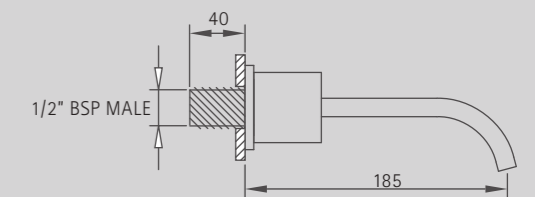

PRICE

MODEL	PRICE (EX. VAT)	PRICE (INC. VAT)
EXW20	£239.00	£286.80

ELIXIR BLADE WALL MOUNTED SLIMLINE BATH SPOUT

EXW5/BATH

FEATURES

- Wall mounted bath spout only
- Fitted with spray aerator
- 185mm spout projection
- Solid Brass in a Chrome finish