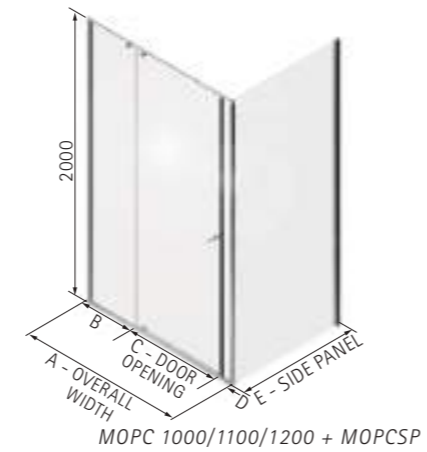

DIMENSIONS (MM)					PRICES	
DOOR	A	B	C	D	PRICE (EX. VAT)	PRICE (INC. VAT)
MOPC7600	732-752	80-100	482	100	£562.00	£674.40
MOPC8000	772-792	80-100	522	100	£574.00	£688.80
MOPC9000	872-892	80-100	622	100	£595.00	£714.00
MOPC1000	973-993	322-342	482	100	£633.00	£759.60
MOPC1100	1073-1093	382-402	522	100	£660.00	£792.00
MOPC1200	1173-1193	382-402	622	100	£683.00	£819.60
SIDE PANEL					E	
MOPCSP760	732-752				£382.00	£458.40
MOPCSP800	772-792				£387.00	£464.40
MOPCSP900	872-892				£404.00	£484.80

The prices are for silver or white frames, see colour supplements on page 36.

- Not Handed
- Matki Glass Guard Easy Clean protection included
- 8mm Safety Glass
- Door opens both outwards and inwards
- **Colour Set: Silver (Standard)** See page 36 for alternative colour sets
- Reverse option available for 1000, 1100, 1200 models on request, where panels B and D are switched. Please quote 'Reverse' at end of code.
- Installation on shower tray or wet room floor
- Recommended tray model - Continental 40 (page 103) or Universal 40 Colour (page 109)