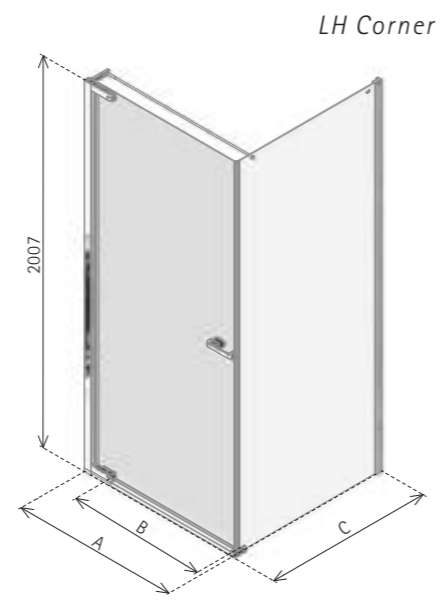

RADIANCE PIVOT WITH SIDE PANEL

DIMENSIONS (MM) PRICES

MODEL	A	B	C	PRICE (EX. VAT)	PRICE (INC. VAT)
NRPC700	661-682	500	667-681	£762.00	£914.40
NRPC760	721-742	560	727-741	£769.00	£922.80
NRPC800	761-782	600	767-781	£780.00	£936.00
NRPC900	861-882	700	867-881	£801.00	£961.20
NRPC9076	861-882	700	727-741	£789.00	£946.80
NRPC9080	861-882	700	767-781	£794.00	£952.80

- LH/RH corner, please specify
- Matki Glass Guard Easy Clean protection included
- 6mm Safety Glass
- Frameless pivot door system with in-built magnetic seal closure
- High-lustre anodised Aluminium frame with Chrome finish
- For installation on a shower tray or wet room floor
- Recommended tray model - Continental 40 see page 103

Also available in different combinations of above door and side panel sizes, please contact Matki.