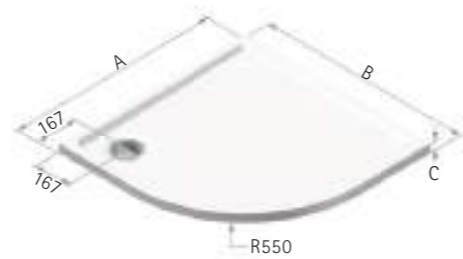

UNIVERSAL 40 CURVED SHOWER TRAYS