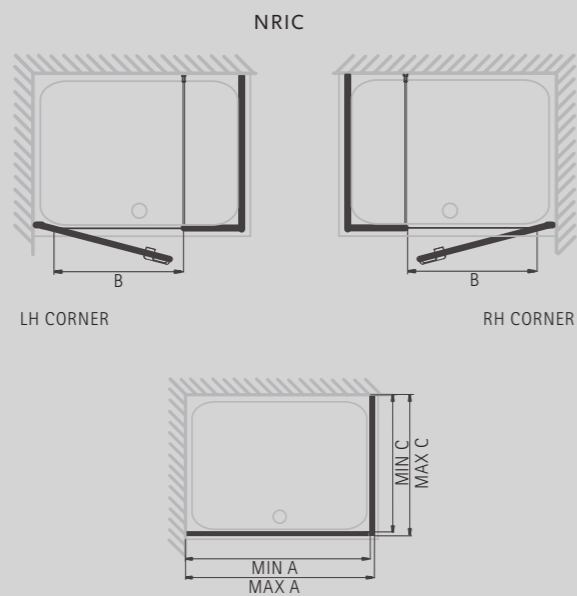

RADIANCE PIVOT INLINE WITH SIDE PANEL

DIMENSIONS (MM)			PRICES		
MODEL	A	B	C	PRICE (EX. VAT)	PRICE (INC. VAT)
NRIC1280	1156-1177	579	766-781	£913.00	£1,095.60
NRIC1290	1156-1177	579	866-881	£927.00	£1,112.40

- LH/RH corner, please specify
- Matki Glass Guard Easy Clean protection included
- 6mm Safety Glass
- Frameless pivot door system with in-built magnetic seal closure
- High-lustre anodised Aluminium frame with Chrome finish
- For installation on a shower tray or wet room floor
- Door pivots from wall side only
- Recommended tray model - Continental 40 see page 103