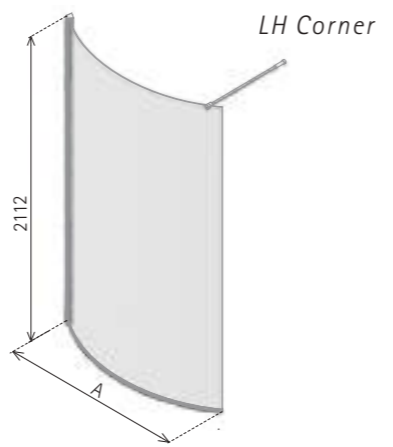

CURVED WET ROOM PANEL

DIMENSIONS (MM) PRICES

MODEL	A	PRICE (EX. VAT)	PRICE (INC. VAT)
ACP1200	1250 MAX	£912.00	£1,094.40

- LH/RH corner, please specify
- Matki Glass Guard Easy Clean protection included
- 6mm Curved Safety Glass
- High-lustre anodised Aluminium frame with Chrome finish
- Features – special hinge enabling wall mount to be adjusted between 700mm and 975mm during installation. See illustration
- Installation on a wet room floor
- Consideration should be given to water drainage, as water may spray beyond the panel