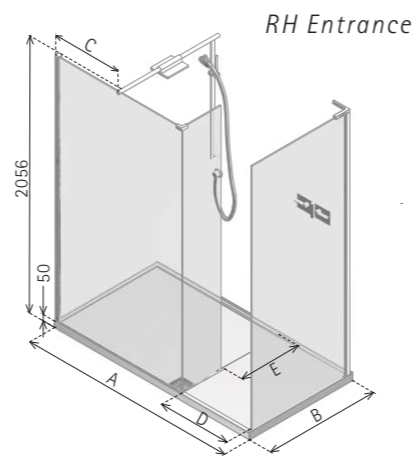

RH Entrance with hinged panel

RH Entrance