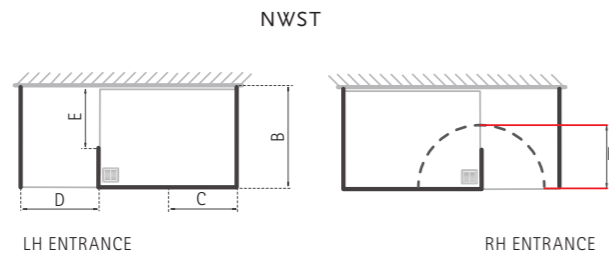

BOUTIQUE THREE-SIDED

DIMENSIONS (MM) PRICES

MODEL	A	B	C	D	E	PRICE (EX. VAT)	PRICE (INC. VAT)
NWST1580T	1500	800	470	530	530	£2,069.00	£2,482.80
NWST1580TB	1500	800	470	530	530	£3,035.00	£3,642.00
NWST1590T	1500	900	470	530	530	£2,126.00	£2,551.20
NWST1590TB	1500	900	470	530	530	£3,092.00	£3,710.40
NWST1780T	1700	800	545	580	530	£2,096.00	£2,515.20
NWST1780TB	1700	800	545	580	530	£3,062.00	£3,674.40
NWST1790T	1700	900	545	580	530	£2,191.00	£2,629.20
NWST1790TB	1700	900	545	580	530	£3,157.00	£3,788.40

WITH HINGED PANEL A B C D H PRICE (EX. VAT) PRICE (INC. VAT)

NWST1290TH	1200	900	320	530	400	£2,315.00	£2,778.00
NWST1290TBH	1200	900	320	530	400	£3,281.00	£3,937.20
NWST1580TH	1500	800	470	530	450	£2,316.00	£2,779.20
NWST1580TBH	1500	800	470	530	450	£3,282.00	£3,938.40
NWST1590TH	1500	900	470	530	450	£2,373.00	£2,847.60
NWST1590TBH	1500	900	470	530	450	£3,339.00	£4,006.80
NWST1780TH	1700	800	545	580	500	£2,343.00	£2,811.60
NWST1780TBH	1700	800	545	580	500	£3,309.00	£3,970.80
NWST1790TH	1700	900	545	580	500	£2,438.00	£2,925.60
NWST1790TBH	1700	900	545	580	500	£3,404.00	£4,084.80

- LH/RH entrance, please specify
- Matki Glass Guard Easy Clean protection included
- 8mm and 10mm Safety Glass
- High-lustre anodised Aluminium frame with Chrome finish
- Integrated Shower Tray included with tiling upstands on wall sides available in White, Pergamon and Black
- With optional Hinged panel
- Integrated Blade Brassware Assembly, including Deluge shower rose, hand shower with water saving option and Elixir Thermostatic Valve
- Code suffixes: T = Integrated tray
  B = Integrated brassware
  H = Hinged panel instead of fixed panel
- Fastflow shower waste with polished stainless steel grill included
- Deluge shower head performs best with minimum 0.5 bar
- Some spray may extend beyond the entrance and we recommend tiling the adjacent area
- Optional Raised tray with Front Cover Panel in White only. For Raised tray add 100mm to overall height and add £128 excluding VAT to price