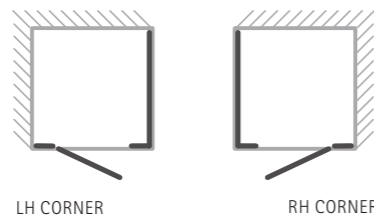

ILLUSION CORNER - WITHOUT TRAY

Please specify hand when ordering