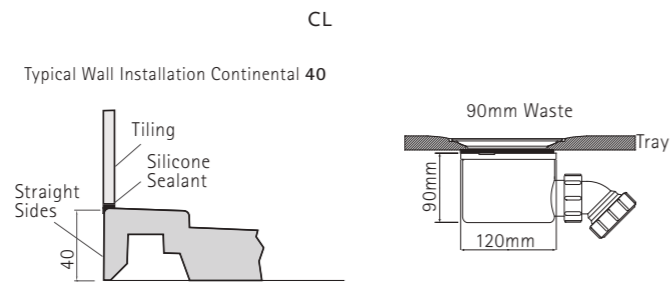

CONTINENTAL 40 SHOWER TRAYS

AVAILABLE COLOUR OPTIONS: