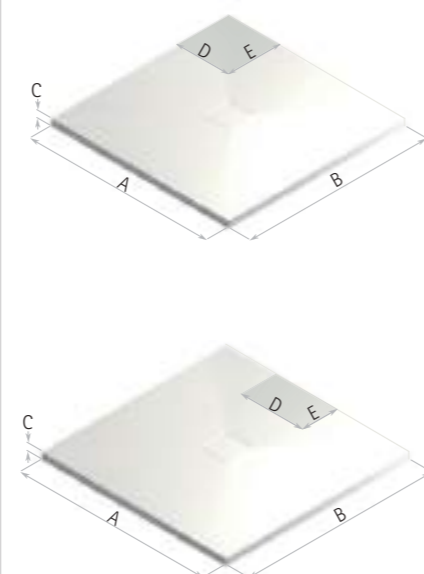

PREFERENCE BESPOKE SHOWER FLOORS

D and E are shown as an example only for bespoke floors with cut-out. It is even possible to locate the waste hole off centre if this is required to avoid a floor joint. If you need further clarification on how to measure for bespoke, please contact Matki or your local Showroom.

DIMENSIONS (MM)				PRICES		
MODEL MF	A	B	C	PRICE (EX. VAT)	PRICE (INC. VAT)	
MF 40-90 UP TO	900	X	900	20	MADE-TO-MEASURE	£419.00 £502.80
MF 90-100 UP TO	1000	X	1000	20	MADE-TO-MEASURE	£493.00 £591.60
MF 100-130 UP TO	1300	X	1000	25	MADE-TO-MEASURE	£583.00 £699.60
MF 130-130 UP TO	1300	X	1300	25	MADE-TO-MEASURE	£811.00 £973.20
MF 130-180 UP TO	1800	X	1100	25	MADE-TO-MEASURE	£795.00 £954.00
MF 180-200 UP TO	2000	X	1100	25	MADE-TO-MEASURE	£822.00 £986.40

- Ultra modern Shower Floor
- Adaptability and flexibility to fit any space, standard or bespoke
- Solid surface, rich in ground marble to Matki's unique advanced formula
- Durable and fully restorable surface
- Tactile semi-matt finish, luxurious and warm to the touch
- Matki Floors are designed for a flush, flat-to-floor appearance. If the showering area is not fully enclosed, water may escape the edges of the Matki Floor. This should be considered during design and installation in a fully tanked and prepared wet room area