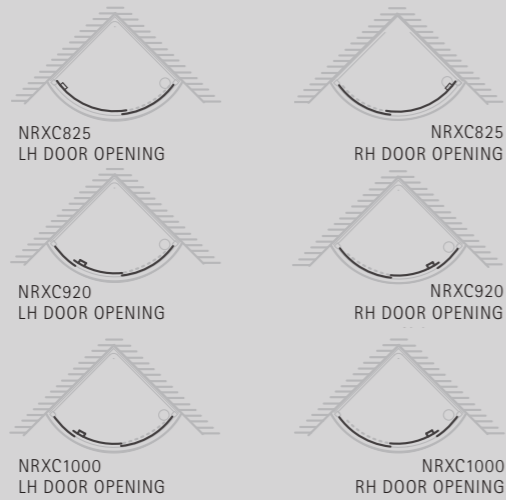

RADIANCE PIVOT RECESS - NRP900

NRPC900 Radiance Pivot for Corner

NR11200 Radiance Pivot Inline for Recess

RADIANCE PIVOT INLINE CORNER - NRIC1290

48 **RADIANCE CURVED**

NRXC

LH Opening

DIMENSIONS (MM)