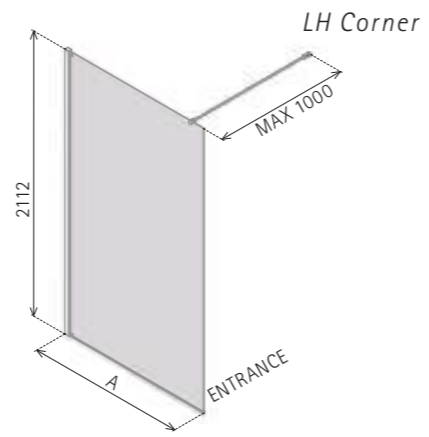

76 STRAIGHT WET ROOM PANEL

DIMENSIONS (MM) PRICES

MODEL	A	PRICE (EX. VAT)	PRICE (INC. VAT)
ASP500	477-492	£466.00	£559.20
ASP700	677-692	£468.00	£561.60
ASP850*	827-842	£518.00	£621.60
ASP900	877-892	£525.00	£630.00
ASP1000*	977-992	£554.00	£664.80
ASP1100	1077-1092	£572.00	£686.40
ASP1200*	1177-1192	£596.00	£715.20
ASP1400	1377-1392	£614.00	£736.80
ASP1500*	1477-1492	£634.00	£760.80