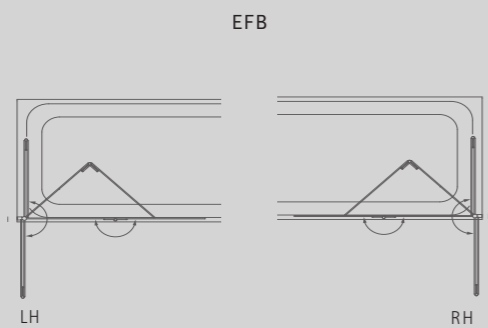

ELEGANZA FOLDING BATH SCREEN

DIMENSIONS (MM) PRICES

MODEL FOLDING BATH SCREEN	A	B	C	PRICE (EX. VAT)	PRICE (INC. VAT)
EFB1100	1065	510	505	£424.00	£508.80

- Not Handed
- Matki Glass Guard Easy Clean protection included
- 6mm Safety Glass
- High-lustre anodised Aluminium frame with Chrome finish
- Compact fold-away design
- Screen folds away inside or outside the bath