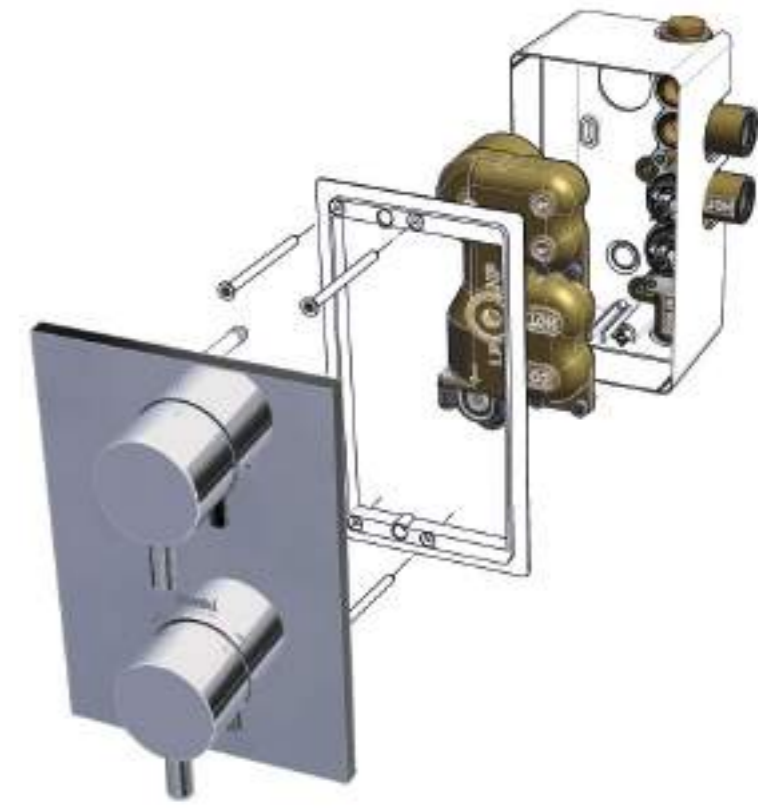

ULTRA SLIM 48MM SHOWER MIXER

The ultra-slim 48mm profile of the Elixir Thermostatic Mixer makes it easy to accommodate in the wall and is an ideal solution for 50mm cavity walls.

Easy to fit and easy to service, the Elixir Thermostatic Mixer is all contained within a practical manifold casing system. This allows for precise and straightforward fitting of the Mixer and direct access to it without damaging wall tiles when servicing is required.

Minimum and maximum wall box depth