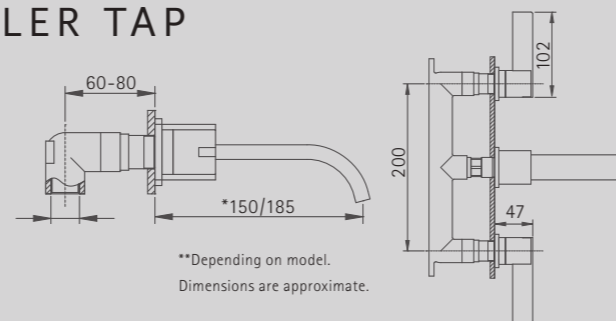

PRICE

MODEL	PRICE (EX. VAT)	PRICE (INC. VAT)
EXW20	£239.00	£286.80

ELIXIR BLADE WALL MOUNTED SLIMLINE BATH SPOUT

EXW5/BATH

FEATURES

- Wall mounted bath spout only
- Fitted with spray aerator
- 185mm spout projection
- Solid Brass in a Chrome finish