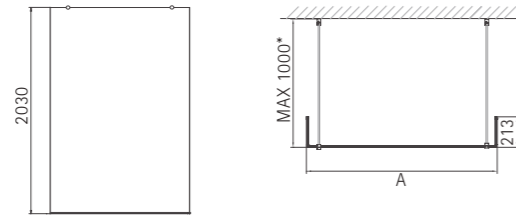

AWT

DIMENSIONS (MM)		PRICES	
MODEL	A	PRICE (EX. VAT)	PRICE (INC. VAT)
AWT900 TWIN ENTRANCE	847	£845.00	£1,014.00
AWT1200 TWIN ENTRANCE	1147	£968.00	£1,161.60
AWT1500 TWIN ENTRANCE	1447	£1,133.00	£1,359.60

- Matki Glass Guard Easy Clean protection included
- 8mm and 10mm Safety Glass
- High-lustre anodised Aluminium frame with Chrome finish
- **Special oversized brace bars are available on request**
- Installation on a shower tray or wet room floor
- Twin Entrance panels are for splash protection only. Consideration should be given to water drainage, especially outside the shower tray area as water may spray beyond the panel/shower tray