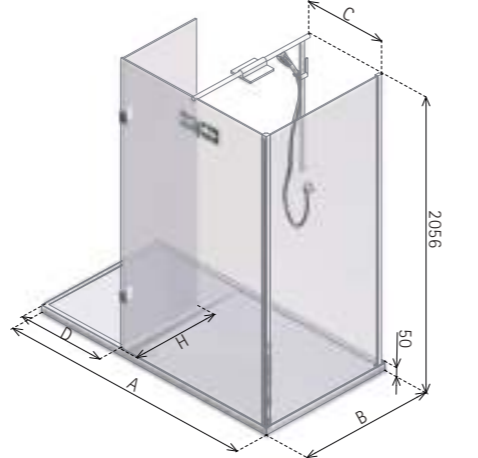

- LH/RH entrance, please specify
- Matki Glass Guard Easy Clean protection included
- 8mm and 10mm Safety Glass
- High-lustre anodised Aluminium frame with Chrome finish
- Integrated Shower Tray included with tiling upstands on wall sides available in White, Pergamon and Black
- **With optional Hinged panel**
- **Integrated Blade Brassware Assembly, including Deluge shower rose, hand shower with water saving option and Elixir Thermostatic Valve**
- Code suffixes: T = Integrated tray
B = Integrated brassware
H = Hinged panel instead of fixed panel
- Fastflow shower waste with polished stainless steel grill included
- Deluge shower head performs best with minimum 0.5 bar
- Some spray may extend beyond the entrance and we recommend tiling the adjacent area
- **Optional Raised tray with Front Cover Panel in White only. For Raised tray add 100mm to overall height and add £84 excluding VAT to price**

BOUTIQUE CORNER

NWSC

LH Entrance with hinged panel

DIMENSIONS (MM) PRICES

MODEL	A	B	C	D	E	PRICE (EX. VAT)	PRICE (INC. VAT)
NWSC1580T	1500	800	470	530	530	£1,597.00	£1,916.40
NWSC1580TB	1500	800	470	530	530	£2,563.00	£3,075.60
NWSC1590T	1500	900	470	530	530	£1,654.00	£1,984.80
NWSC1590TB	1500	900	470	530	530	£2,620.00	£3,144.00
NWSC1780T	1700	800	545	580	530	£1,701.00	£2,041.20
NWSC1780TB	1700	800	545	580	530	£2,667.00	£3,200.40
NWSC1790T	1700	900	545	580	530	£1,786.00	£2,143.20
NWSC1790TB	1700	900	545	580	530	£2,752.00	£3,302.40