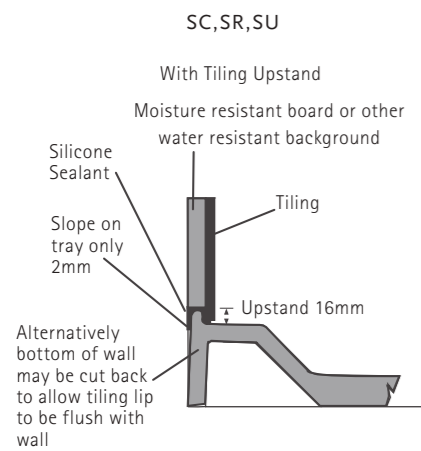

FINELINE 60 SHOWER TRAYS WITH UPSTANDS

CONFIGURATIONS:

2 UPSTANDS

3 UPSTANDS

4 UPSTANDS

DIMENSIONS (MM)			PRICES		
MODEL SC,SR,SU	A	B	C	PRICE (EX. VAT)	PRICE (INC. VAT)
2 UPSTANDS FOR CORNER					
SC800	816	816	408	£235.00	£282.00
SC900	916	916	458	£284.00	£340.80
SC1280	1216	816	608	£321.00	£385.20
SC1580	1495	800	758	£350.00	£420.00
3 UPSTANDS FOR RECESS					
SR800	816	816	408	£235.00	£282.00
SR900	916	916	458	£284.00	£340.80
SR1280	1216	816	608	£321.00	£385.20
SR1580	1495	800	758	£350.00	£420.00
4 UPSTANDS					
SU800	816	816	408	£235.00	£282.00
SU900	916	916	458	£284.00	£340.80
SU1280	1216	816	608	£321.00	£385.20
SU1580	1495	816	758	£350.00	£420.00