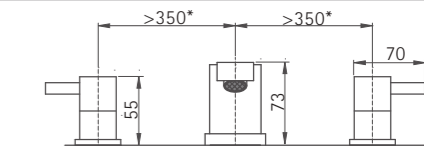

*Flexible hose enables variable mounting distance - up to 350mm.
**Depending on model.