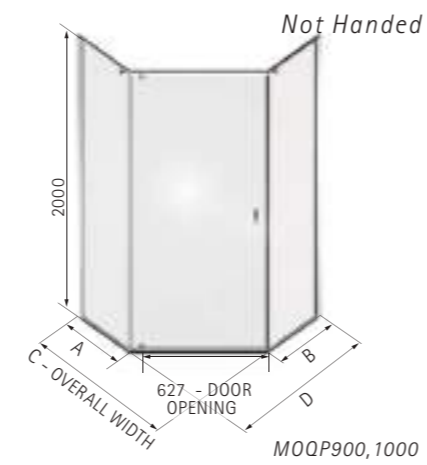

MATKI-ONE QUINTESSE

QUINTESSE
MOQP900, MOQP1000

Suitable for LH or RH Installation

QUINTESSE OFFSET
MOQP1290

Please specify LH or RH Corner

MATKI-ONE CURVED

CURVED
MOC900

LH Slides open to left
RH Slides open to right