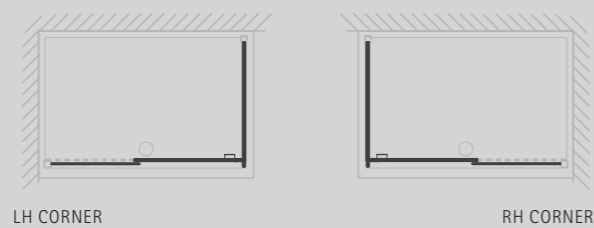

48 **RADIANCE CURVED**

NRXC

LH Opening

DIMENSIONS (MM)

PRICES

MODEL	A	B	C	D	E	F	G	PRICE (EX. VAT)	PRICE (INC. VAT)
NRXC825	825	825	913	465	702	167	840	£1,196.00	£1,435.20
NRXC920	920	920	1112	465	823	155	961	£1,389.00	£1,666.80
NRXC1000	1000	1000	1235	465	892	150	1028	£1,580.00	£1,896.00

- LH/RH opening, please specify
- Matki Glass Guard Easy Clean protection included
- 6mm Curved Safety Glass
- High-lustre anodised Aluminium frame with Chrome finish
- Integrated 50mm Shower Tray with tiling upstands on wall sides and fast flow waste included
- **Optional Raised tray with Front Cover Panel in White only, adds 100mm to height. Add £91 excluding VAT to price. Add "Raised" after model number when ordering**

RADIANCE CURVED OFFSET

NRXO

LH Corner

DIMENSIONS (MM)

PRICES

MODEL	A	B	C	D	E	F	G	PRICE (EX. VAT)	PRICE (INC. VAT)
NRX01170	1104	1100	714	844	965	150	460	£1,402.00	£1,682.40
NRX01480	1481	1450	740	880	1339	150	465	£1,559.00	£1,870.80

- LH/RH corner, please specify
- Matki Glass Guard Easy Clean protection included
- 6mm Curved Safety Glass
- High-lustre anodised Aluminium frame with Chrome finish
- Integrated 50mm Shower Tray with tiling upstands on wall sides and fast flow waste included
- **Optional Raised tray with Front Cover Panel in White only, adds 100mm to height. Add £91 excluding VAT to price. Add "Raised" after model number when ordering**

RADIANCE STRAIGHT SLIDING DOOR WITH SIDE PANEL AND SLIMLINE TRAY

NRXSC

LH Corner

DIMENSIONS (MM)

PRICES

MODEL	A	B	C	D	E	PRICE (EX. VAT)	PRICE (INC. VAT)
NRXSC1280	1200	800	1155-1175	500	735-755	£1,361.00	£1,633.20
NRXSC1290	1200	900	1155-1175	500	835-855	£1,411.00	£1,693.20
NRXSC1480	1400	800	1355-1375	600	735-755	£1,461.00	£1,753.20
NRXSC1490	1400	900	1355-1375	600	835-855	£1,510.00	£1,812.00