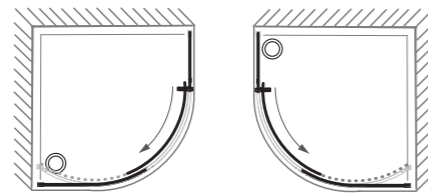

CURVED
MOC900

LH Slides open to left
RH Slides open to right