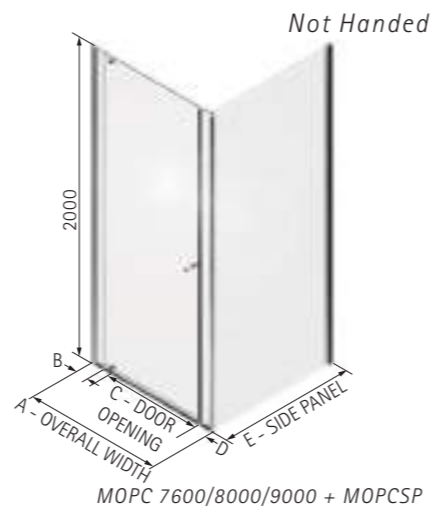

DIMENSIONS (MM)					PRICES	
DOOR	A	B	C	D	PRICE (EX. VAT)	PRICE (INC. VAT)
MOPC7600	732-752	80-100	482	100	£562.00	£674.40
MOPC8000	772-792	80-100	522	100	£574.00	£688.80
MOPC9000	872-892	80-100	622	100	£595.00	£714.00
MOPC1000	973-993	322-342	482	100	£633.00	£759.60
MOPC1100	1073-1093	382-402	522	100	£660.00	£792.00
MOPC1200	1173-1193	382-402	622	100	£683.00	£819.60
SIDE PANEL					E	
MOPCSP760	732-752				£382.00	£458.40
MOPCSP800	772-792				£387.00	£464.40
MOPCSP900	872-892				£404.00	£484.80

The prices are for silver or white frames, see colour supplements on page 36.

- Not Handed
- Matki Glass Guard Easy Clean protection included
- 8mm Safety Glass
- Door opens both outwards and inwards
- **Colour Set: Silver (Standard)** See page 36 for alternative colour sets
- Reverse option available for 1000, 1100, 1200 models on request, where panels B and D are switched. Please quote 'Reverse' at end of code.
- Installation on shower tray or wet room floor
- Recommended tray model - Continental 40 (page 103) or Universal 40 Colour (page 109)