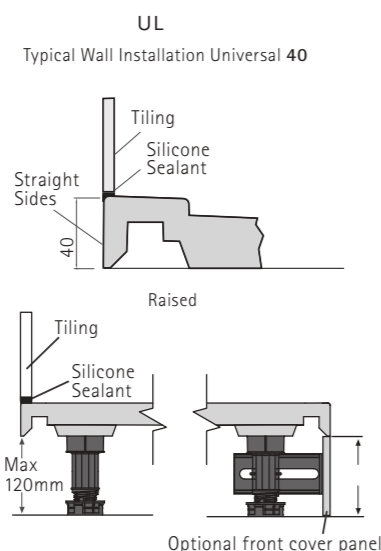

UNIVERSAL 40 LINEAR SHOWER TRAYS

AVAILABLE IN ANY COLOUR TO ORDER INCLUDING: