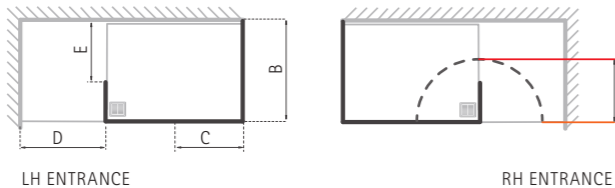

BOUTIQUE CORNER WITH SIDE PANEL

DIMENSIONS (MM) PRICES

MODEL	A	B	C	D	E	PRICE (EX. VAT)	PRICE (INC. VAT)
NWCC1580T	1500	800	470	530	530	£1,768.00	£2,121.60
NWCC1580TB	1500	800	470	530	530	£2,734.00	£3,280.80
NWCC1590T	1500	900	470	530	530	£1,825.00	£2,190.00
NWCC1590TB	1500	900	470	530	530	£2,791.00	£3,349.20
NWCC1780T	1700	800	545	580	530	£1,862.00	£2,234.40
NWCC1780TB	1700	800	545	580	530	£2,828.00	£3,393.60
NWCC1790T	1700	900	545	580	530	£1,958.00	£2,349.60
NWCC1790TB	1700	900	545	580	530	£2,924.00	£3,508.80

WITH HINGED PANEL

MODEL	A	B	C	D	H	PRICE (EX. VAT)	PRICE (INC. VAT)
NWCC1290TH	1200	900	320	530	400	£2,014.00	£2,416.80
NWCC1290TBH	1200	900	320	530	400	£2,980.00	£3,576.00
NWCC1580TH	1500	800	470	530	450	£2,015.00	£2,418.00
NWCC1580TBH	1500	800	470	530	450	£2,981.00	£3,577.20
NWCC1590TH	1500	900	470	530	450	£2,072.00	£2,486.40
NWCC1590TBH	1500	900	470	530	450	£3,038.00	£3,645.60
NWCC1780TH	1700	800	545	580	500	£2,108.00	£2,529.60
NWCC1780TBH	1700	800	545	580	500	£3,074.00	£3,688.80
NWCC1790TH	1700	900	545	580	500	£2,204.00	£2,644.80
NWCC1790TBH	1700	900	545	580	500	£3,170.00	£3,804.00