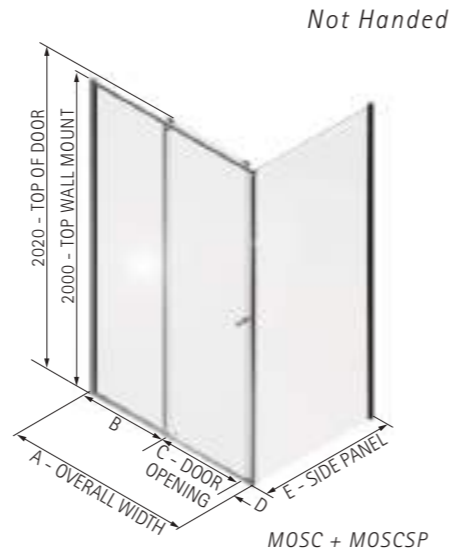

MOWP1200 – Matki-ONE White Framed-Effect

MOWP1200 BLACK FRAMED-EFFECT

30 | MATKI-ONE SLIDER CORNER

SLIDER CORNER
MOSC + MOSCSP

DIMENSIONS (MM)					PRICES	
DOOR	A	B	C	D	PRICE (EX. VAT)	PRICE (INC. VAT)
MOSC1000*	978-998	470-490	400	65	£710.00	£852.00
MOSC1100	1078-1098	490-510	440	65	£721.00	£865.20
MOSC1200	1178-1198	570-590	450	65	£731.00	£877.20
MOSC1500	1478-1498	780-800	550	65	£809.00	£970.80
SIDE PANEL					E	
MOSCSP760	732-752				£361.00	£433.20
MOSCSP800	772-792				£371.00	£445.20
MOSCSP900	872-892				£387.00	£464.40