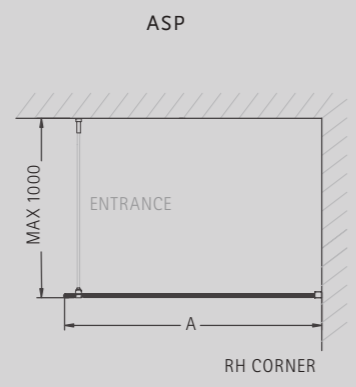

76 STRAIGHT WET ROOM PANEL

DIMENSIONS (MM) PRICES

MODEL	A	PRICE (EX. VAT)	PRICE (INC. VAT)
ASP500	477-492	£466.00	£559.20
ASP700	677-692	£468.00	£561.60
ASP850*	827-842	£518.00	£621.60
ASP900	877-892	£525.00	£630.00
ASP1000*	977-992	£554.00	£664.80
ASP1100	1077-1092	£572.00	£686.40
ASP1200*	1177-1192	£596.00	£715.20
ASP1400	1377-1392	£614.00	£736.80
ASP1500*	1477-1492	£634.00	£760.80