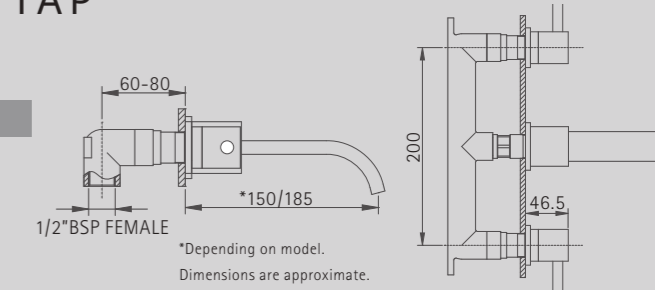

*Depending on model.
Dimensions are approximate.

PRICE

MODEL	PRICE (EX. VAT)	PRICE (INC. VAT)
EXW5	£239.00	£286.80

ELIXIR CLASSIC WALL MOUNTED BASIN AND BATH FILLER

EX50/O

FEATURES

- Elixir wall mounted thermostatic basin and bath filler
- Solid Brass in a Chrome finish

MIN 0.5 BAR
WRAS approved - see page 144