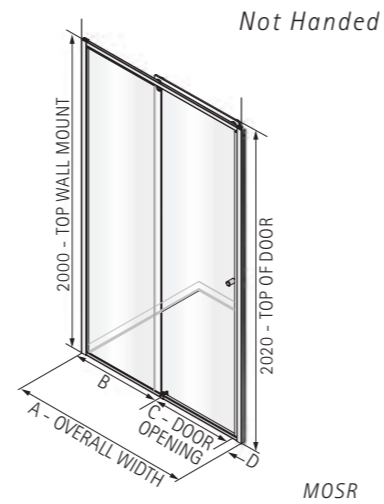

DIMENSIONS (MM)					PRICES	
MODEL	A	B	C	D	PRICE (EX. VAT)	PRICE (INC. VAT)
MOSR1000*	960-1000	470-490	400	55-75	£885.00	£1,062.00
MOSR1100	1060-1100	490-510	440	55-75	£895.00	£1,074.00
MOSR1200	1160-1200	570-590	450	55-75	£906.00	£1,087.20
MOSR1500	1460-1500	780-800	550	55-75	£989.00	£1,186.80

The prices are for silver or white frames, see colour supplements on page 36.
* 1000 model has flush handle on front and full handle on shower side.

- Not Handed
- Matki Glass Guard Easy Clean protection included
- 8mm Safety Glass
- **Colour Set: Silver(Standard).** See page 36 for alternative colour sets
- Installation on shower tray or wet room floor
- Recommended tray model - Continental 40 (page 103) or Universal 40 Colour (page 109)