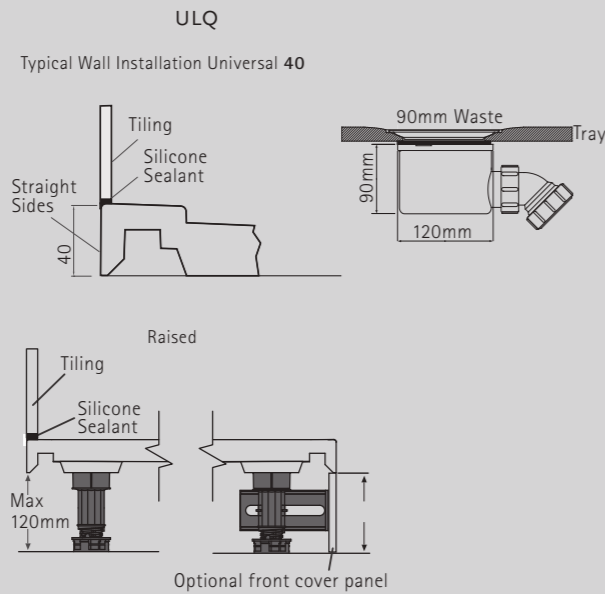

UNIVERSAL 40 COLOUR QUINTESSE SHOWER TRAYS

MODEL ULQ	DIMENSIONS (MM)					PRICES	
	A	B	C	D	E	PRICE (EX. VAT)	PRICE (INC. VAT)
ULQ900	900	900	918	398	398	£315.00	£378.00
ULQ1000	1000	1000	1058	498	498	£348.00	£417.60
ULQ1290LH	900	1200	1129	698	398	£350.00	£420.00
ULQ1290RH*	1200	900	1129	398	698	£350.00	£420.00
ULQ1590LH	900	1500	1341	998	398	£382.00	£458.40
ULQ1590RH*	1500	900	1341	398	998	£382.00	£458.40

* Waste is located in RH corner for this model, other models have waste outlet in LH corner, see illustrations.

High-flow shower waste with chrome flange and stainless steel grill as standard, please see alternative finishes below and quote on order adding a supplement of £32 excluding VAT for these finishes:

- Pentagonal shower tray available in any colour to order
- Ultra low profile cast stone shower tray with the security of a 10mm raised threshold
- Clean straight sides and defined edges for a luxurious look
- Antibacterial additive reducing spread of mould and bacteria
- High-flow shower waste with Chrome flange and Stainless Steel grill as standard
- **Special colours to order, standard is white. Colour matching to tile sample or RAL number free of charge. Colours may vary slightly across different materials**
- **Optional Raised version available supplied with adjustable legs and front cover panel available in colour to match tray. Raised tray adds 100mm to height add £90 excluding VAT to prices**