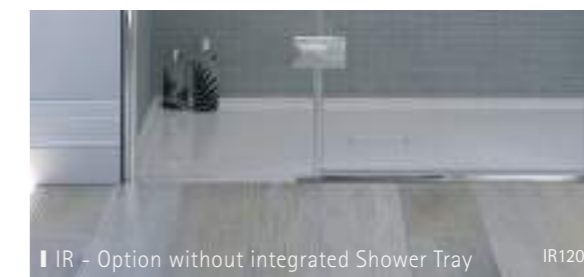

■ Recess and Corner come in two versions - one with an integrated shower tray (see above illustration) and one for fitting onto a wet room floor or an existing shower tray (see below detail of IR1200). Dimensions and prices for both versions can be found on [pages 11 to 13](#).