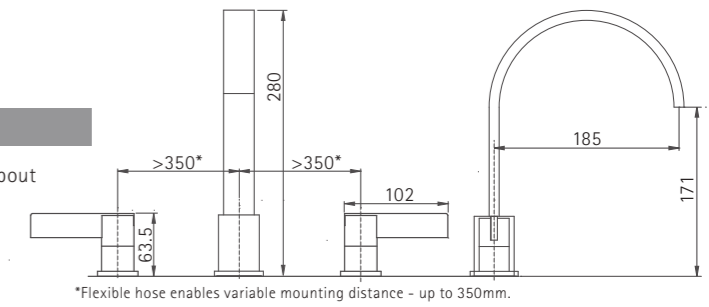

PRICE

MODEL	PRICE (EX. VAT)	PRICE (INC. VAT)
EXD20/185	£254.00	£304.80