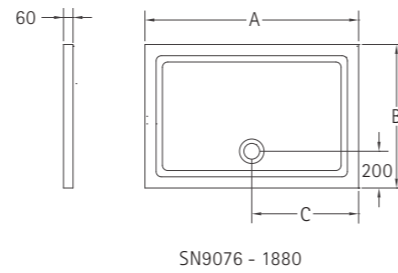

DIMENSIONS (MM)			PRICES		
MODEL SN	A	B	C	PRICE (EX. VAT)	PRICE (INC. VAT)
SN700	697	697	348	£209.00	£250.80
SN760	754	754	377	£220.00	£264.00
SN800	797	797	398	£227.00	£272.40
SN900	896	896	448	£268.00	£321.60
SN1000	998	998	499	£280.00	£336.00
SN9076	895	758	448	£245.00	£294.00
SN9080	895	795	448	£251.00	£301.20
SN1050	1050	796	525	£280.00	£336.00
SN1270	1200	700	600	£252.00	£302.40
SN1276	1194	758	597	£265.00	£318.00
SN1280	1200	797	600	£284.00	£340.80
SN1290	1196	898	598	£303.00	£363.60
SN1580	1495	800	850	£349.00	£418.80
SN1590	1500	900	748	£361.00	£433.20
SN1770	1700	700	850	£386.00	£463.20
SN1780	1700	800	850	£395.00	£474.00
SN1790	1700	900	850	£406.00	£487.20
SN1880	1800	800	900	£424.00	£508.80

- Low profile, rigid, hardwearing, slip-resistant, 2.5mm acrylic capped Synthastone
- Non-staining and colour-fast finish
- Antibacterial additive reducing the spread of mould and bacteria
- Designed for a perfect fit with Colonade shower surrounds
- Supplied with Fastflow shower waste and Chrome metal cap
- Supplied with adjustable legs
- **Front cover panel available in white only – for Recess add £44 excluding VAT. Corner add £78 excluding VAT for all models ordered with tray. Please specify Recess or Corner Panel**
- Height: 60mm