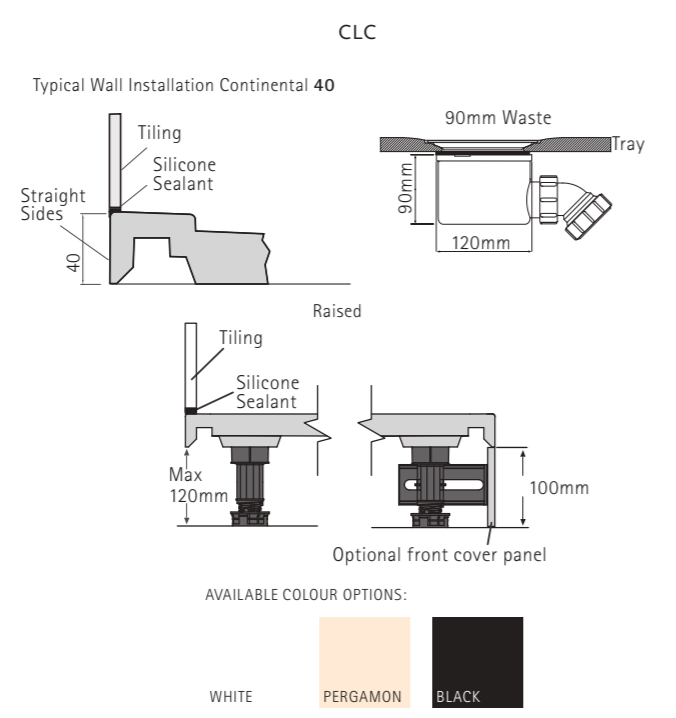

CONTINENTAL 40 CURVED SHOWER TRAYS

DIMENSIONS (MM) PRICES

MODEL CLC	A	B	C	PRICE (EX. VAT)	PRICE (INC. VAT)
CLC900	900	900	40	£345.00	£414.00
CLC1290LH*	900	1200	40	£389.00	£466.80
CLC1290RH	1200	900	40	£389.00	£466.80
CLC1590LH*	900	1500	40	£408.00	£489.60
CLC1590RH	1500	900	40	£408.00	£489.60

* Waste is located in RH corner for this model, other models have waste outlet in LH corner, see illustrations.

High-flow shower waste with chrome flange and stainless steel grill as standard, please see alternative finishes below and quote on order adding a supplement of £32 excluding VAT for these finishes:

- Curved shower tray
- Ultra low 2.5mm acrylic capped profile shower tray with the security of a 10mm raised threshold
- Clean straight sides and defined edges for a luxurious look
- Antibacterial additive reducing spread of mould and bacteria
- High-flow shower waste with Chrome flange and Stainless Steel grill as standard
- Available in White, Matt White, Pergamon and Piano Black
- Optional Raised version available supplied with adjustable legs and front cover panel available in colour to match tray. Raised tray adds 100mm to height add £90 excluding VAT