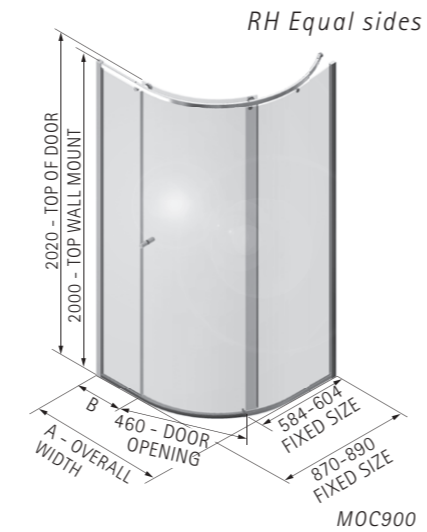

MATKI-ONE QUINTESSE

Suitable for LH or RH Installation

Please specify LH or RH Corner

MATKI-ONE CURVED

LH Slides open to left
RH Slides open to right

LH CORNER Slides open to right
RH CORNER Slides open to left

DIMENSIONS (MM) PRICES

MODEL	A	B	C	D	PRICE (EX. VAT)	PRICE (INC. VAT)
MOQP900	373-393	373-393	872-892	872 - 892	£1,161.00	£1,393.20
MOQP900T	398	398	900	900	£1,476.00	£1,771.20
MOQP1000	473-493	473-493	972-992	972 - 992	£1,198.00	£1,437.60
MOQP1000T	498	498	1000	1000	£1,546.00	£1,855.20
MOQP1290	673-693	373-393	1172-1192	872-892	£1,304.00	£1,564.80
MOQP1290T	698	398	1200	900	£1,654.00	£1,984.80

The prices are for silver or white frames, see colour supplements on page 36.

DIMENSIONS (MM) PRICES

MODEL	A	B	PRICE (EX. VAT)	PRICE (INC. VAT)
MOC900	870-890	310-330	£1,272.00	£1,526.40
MOC900T	900	310-330	£1,617.00	£1,940.40
MOC1290	1170-1190	610-630	£1,367.00	£1,640.40
MOC1290T	1200	610-630	£1,756.00	£2,107.20
MOC1590	1470-1490	910-930	£1,442.00	£1,730.40
MOC1590T	1500	910-930	£1,850.00	£2,220.00

The prices are for silver or white frames, see colour supplements on page 36.

- MOQP900 + MOQP1000: Not handed
- MOQP1290: Please specify LH/RH Corner
- Matki Glass Guard Easy Clean protection included
- 8mm Safety Glass
- Colour Set: Silver(Standard). See page 36 for alternative colour sets
- Installation on shower tray or wet room floor or existing pentangle shower tray
- Door pivot points are interchangeable to enable opening from left or right side
- T= With Shower Tray
- Tray available in any colour see page 111