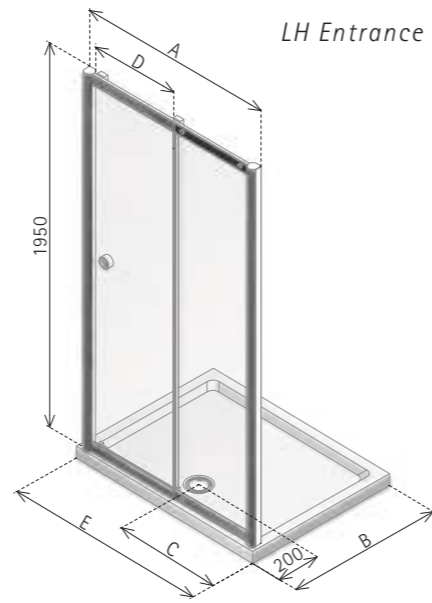

90 COLONADE PIVOT RECESS

For corner please see Colonade side panel on page 93

COLONADE SLIDER RECESS

For corner please see Colonade side panel on page 93

COLONADE INFOLD RECESS

For corner please see Colonade side panel on page 93

DIMENSIONS (MM) PRICES

MODEL	A	B	PRICE (EX. VAT)	PRICE (INC. VAT)
NCP7000 (PIVOT)	665-705	450	£744.00	£892.80
NCP7600 (PIVOT)	725-765	510	£758.00	£909.60
NCP8000 (PIVOT)	765-805	550	£765.00	£918.00
NCP9000 (PIVOT)	865-905	650	£815.00	£978.00
NCP1000 (PIVOT)	965-1005	750	£840.00	£1,008.00

For corner please see Colonade side panel on page 93

DIMENSIONS (MM) PRICES

MODEL	A	B	C	D	E	PRICE (EX. VAT)	PRICE (INC. VAT)
NSS1050D (DOOR)	1010-1040	-	-	405	-	£970.00	£1,164.00
NSS1050DT (DOOR+TRAY)	1010-1040	796	525	405	1050	£1,250.00	£1500.00
NSS1200D (DOOR)	1165-1205	-	-	465	-	£1,108.00	£1,329.60
NSS1200DT (DOOR+TRAY)	1165-1205	796	600	465	1200	£1,392.00	£1,670.40
NSS1500D (DOOR)	1465-1505	-	-	615	-	£1,219.00	£1,462.80
NSS1500DT (DOOR+TRAY)	1465-1505	900	748	615	1495	£1,580.00	£1,896.00
NSS1700D (DOOR)	1665-1705	-	-	805	-	£1,303.00	£1,563.60
NSS1700DT (DOOR+TRAY)	1665-1705	900	850	805	1700	£1,709.00	£2,050.80

For corner please see Colonade side panel on page 93

DIMENSIONS (MM) PRICES

MODEL	A	B	PRICE (EX. VAT)	PRICE (INC. VAT)
NCI7000 (INFOLD)	665-705	475	£827.00	£992.40
NCI7600 (INFOLD)	725-765	535	£840.00	£1,008.00
NCI8000 (INFOLD)	765-805	575	£848.00	£1,017.60
NCI9000 (INFOLD)	865-905	675	£869.00	£1,042.80

For corner please see Colonade side panel on page 93