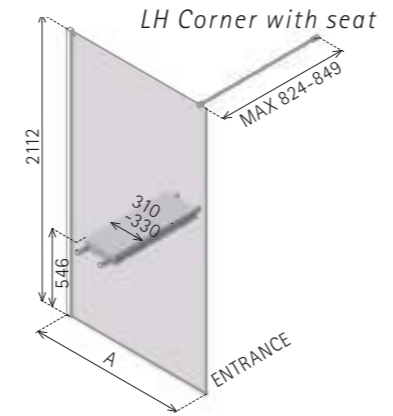

76 STRAIGHT WET ROOM PANEL

DIMENSIONS (MM) PRICES

MODEL	A	PRICE (EX. VAT)	PRICE (INC. VAT)
ASP500	477-492	£466.00	£559.20
ASP700	677-692	£468.00	£561.60
ASP850*	827-842	£518.00	£621.60
ASP900	877-892	£525.00	£630.00
ASP1000*	977-992	£554.00	£664.80
ASP1100	1077-1092	£572.00	£686.40
ASP1200*	1177-1192	£596.00	£715.20
ASP1400	1377-1392	£614.00	£736.80
ASP1500*	1477-1492	£634.00	£760.80