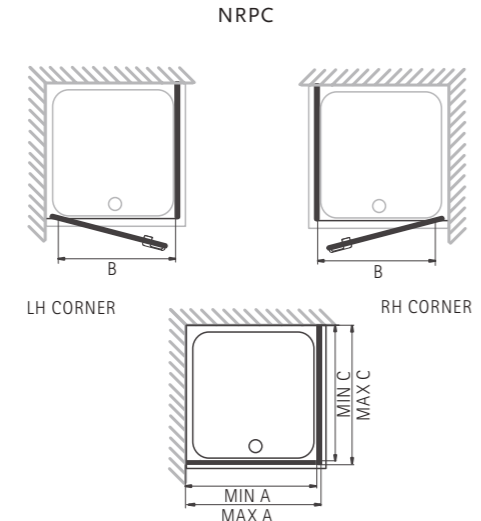

RADIANCE PIVOT WITH SIDE PANEL

DIMENSIONS (MM) PRICES

MODEL	A	B	C	PRICE (EX. VAT)	PRICE (INC. VAT)
NRPC700	661-682	500	667-681	£762.00	£914.40
NRPC760	721-742	560	727-741	£769.00	£922.80
NRPC800	761-782	600	767-781	£780.00	£936.00
NRPC900	861-882	700	867-881	£801.00	£961.20
NRPC9076	861-882	700	727-741	£789.00	£946.80
NRPC9080	861-882	700	767-781	£794.00	£952.80

- LH/RH corner, please specify
- Matki Glass Guard Easy Clean protection included
- 6mm Safety Glass
- Frameless pivot door system with in-built magnetic seal closure
- High-lustre anodised Aluminium frame with Chrome finish
- For installation on a shower tray or wet room floor
- Recommended tray model - Continental 40 see page 103

Also available in different combinations of above door and side panel sizes, please contact Matki.