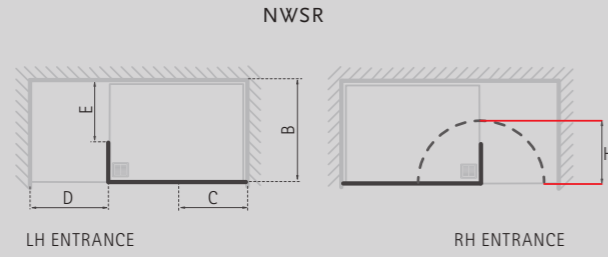

64 BOUTIQUE RECESS

DIMENSIONS (MM) PRICES

MODEL	A	B	C	D	E	PRICE (EX. VAT)	PRICE (INC. VAT)
NWSR1580T	1500	800	470	530	530	£1,356.00	£1,627.20
NWSR1580TB	1500	800	470	530	530	£2,322.00	£2,786.40
NWSR1590T	1500	900	470	530	530	£1,412.00	£1,694.40
NWSR1590TB	1500	900	470	530	530	£2,378.00	£2,853.60
NWSR1780T	1700	800	545	580	530	£1,465.00	£1,758.00
NWSR1780TB	1700	800	545	580	530	£2,431.00	£2,917.20
NWSR1790T	1700	900	545	580	530	£1,545.00	£1,854.00
NWSR1790TB	1700	900	545	580	530	£2,511.00	£3,013.20

WITH HINGED PANEL A B C D H PRICE (EX. VAT) PRICE (INC. VAT)

NWSR1290TH	1200	900	320	530	400	£1,603.00	£1,923.60
NWSR1290TBH	1200	900	320	530	400	£2,569.00	£3,082.80
NWSR1580TH	1500	800	470	530	450	£1,602.00	£1,922.40
NWSR1580TBH	1500	800	470	530	450	£2,568.00	£3,081.60
NWSR1590TH	1500	900	470	530	450	£1,659.00	£1,990.80
NWSR1590TBH	1500	900	470	530	450	£2,625.00	£3,150.00
NWSR1780TH	1700	800	545	580	500	£1,712.00	£2,054.40
NWSR1780TBH	1700	800	545	580	500	£2,678.00	£3,213.60
NWSR1790TH	1700	900	545	580	500	£1,791.00	£2,149.20
NWSR1790TBH	1700	900	545	580	500	£2,757.00	£3,308.40

- LH/RH entrance, please specify
- Matki Glass Guard Easy Clean protection included
- 8mm and 10mm Safety Glass
- High-lustre anodised Aluminium frame with Chrome finish
- Integrated Shower Tray included with tiling upstands on wall sides available in White, Pergamon and Black
- With optional Hinged panel
- Integrated Blade Brassware Assembly, including Deluge shower rose, hand shower with water saving option and Elixir Thermostatic Valve
- Code suffixes: T = Integrated tray
  B = Integrated brassware
  H = Hinged panel instead of fixed panel
- Fastflow shower waste with polished stainless steel grill included
- Deluge shower head performs best with minimum 0.5 bar
- Some spray may extend beyond the entrance and we recommend tiling the adjacent area
- Optional Raised tray with Front Cover Panel in White only. For Raised tray add 100mm to overall height and add £44 excluding VAT to price