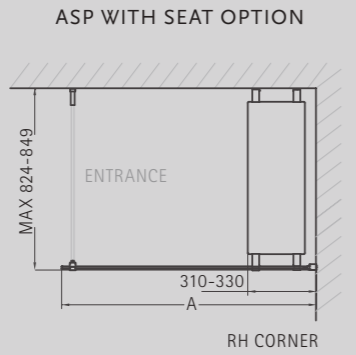

76 STRAIGHT WET ROOM PANEL

DIMENSIONS (MM) PRICES

MODEL	A	PRICE (EX. VAT)	PRICE (INC. VAT)
ASP500	477-492	£466.00	£559.20
ASP700	677-692	£468.00	£561.60
ASP850*	827-842	£518.00	£621.60
ASP900	877-892	£525.00	£630.00
ASP1000*	977-992	£554.00	£664.80
ASP1100	1077-1092	£572.00	£686.40
ASP1200*	1177-1192	£596.00	£715.20
ASP1400	1377-1392	£614.00	£736.80
ASP1500*	1477-1492	£634.00	£760.80