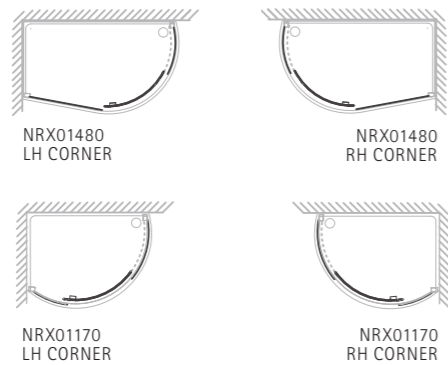

48 **RADIANCE CURVED**

NRXC

LH Opening

DIMENSIONS (MM)

PRICES

MODEL	A	B	C	D	E	F	G	PRICE (EX. VAT)	PRICE (INC. VAT)
NRXC825	825	825	913	465	702	167	840	£1,196.00	£1,435.20
NRXC920	920	920	1112	465	823	155	961	£1,389.00	£1,666.80
NRXC1000	1000	1000	1235	465	892	150	1028	£1,580.00	£1,896.00

- LH/RH opening, please specify
- Matki Glass Guard Easy Clean protection included
- 6mm Curved Safety Glass
- High-lustre anodised Aluminium frame with Chrome finish
- Integrated 50mm Shower Tray with tiling upstands on wall sides and fast flow waste included
- **Optional Raised tray with Front Cover Panel in White only, adds 100mm to height. Add £91 excluding VAT to price. Add "Raised" after model number when ordering**

RADIANCE CURVED OFFSET

NRXO

LH Corner

DIMENSIONS (MM)

PRICES

MODEL	A	B	C	D	E	F	G	PRICE (EX. VAT)	PRICE (INC. VAT)
NRX01170	1104	1100	714	844	965	150	460	£1,402.00	£1,682.40
NRX01480	1481	1450	740	880	1339	150	465	£1,559.00	£1,870.80

- LH/RH corner, please specify
- Matki Glass Guard Easy Clean protection included
- 6mm Curved Safety Glass
- High-lustre anodised Aluminium frame with Chrome finish
- Integrated 50mm Shower Tray with tiling upstands on wall sides and fast flow waste included
- **Optional Raised tray with Front Cover Panel in White only, adds 100mm to height. Add £91 excluding VAT to price. Add "Raised" after model number when ordering**

RADIANCE STRAIGHT SLIDING DOOR WITH SIDE PANEL AND SLIMLINE TRAY

NRXSC

LH Corner

DIMENSIONS (MM)

PRICES

MODEL	A	B	C	D	E	PRICE (EX. VAT)	PRICE (INC. VAT)
NRXSC1280	1200	800	1155-1175	500	735-755	£1,361.00	£1,633.20
NRXSC1290	1200	900	1155-1175	500	835-855	£1,411.00	£1,693.20
NRXSC1480	1400	800	1355-1375	600	735-755	£1,461.00	£1,753.20
NRXSC1490	1400	900	1355-1375	600	835-855	£1,510.00	£1,812.00