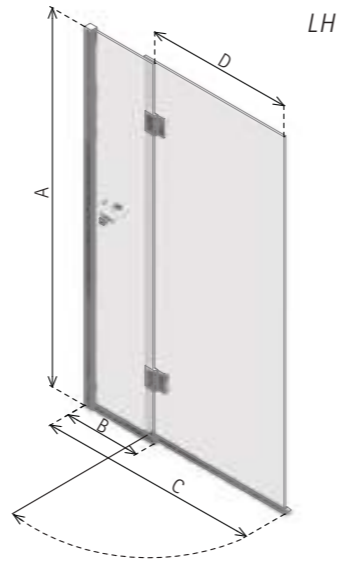

ELEGANZA HINGED BATH SCREEN

DIMENSIONS (MM) PRICES

MODEL HINGED BATH SCREEN	A	B	C	D	PRICE (EX. VAT)	PRICE (INC. VAT)
LCB900	1500	300	900-915	583	£464.00	£556.80

- LH/RH, please specify
- Matki Glass Guard Easy Clean protection included
- 8mm Safety Glass
- High-lustre anodised Aluminium frame with Chrome finish
- Swings outwards through 90° from fixed panel for ease of access
- Designed for flat top baths
- Drip channel minimises drips when opening screen