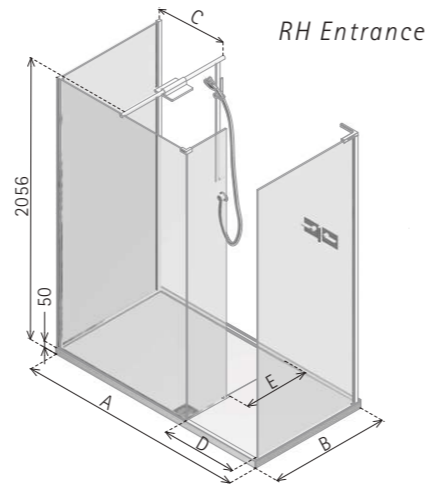

BOUTIQUE THREE-SIDED

DIMENSIONS (MM) PRICES

MODEL	A	B	C	D	E	PRICE (EX. VAT)	PRICE (INC. VAT)
NWST1580T	1500	800	470	530	530	£2,069.00	£2,482.80
NWST1580TB	1500	800	470	530	530	£3,035.00	£3,642.00
NWST1590T	1500	900	470	530	530	£2,126.00	£2,551.20
NWST1590TB	1500	900	470	530	530	£3,092.00	£3,710.40
NWST1780T	1700	800	545	580	530	£2,096.00	£2,515.20
NWST1780TB	1700	800	545	580	530	£3,062.00	£3,674.40
NWST1790T	1700	900	545	580	530	£2,191.00	£2,629.20
NWST1790TB	1700	900	545	580	530	£3,157.00	£3,788.40

WITH HINGED PANEL A B C D H PRICE (EX. VAT) PRICE (INC. VAT)

NWST1290TH	1200	900	320	530	400	£2,315.00	£2,778.00
NWST1290TBH	1200	900	320	530	400	£3,281.00	£3,937.20
NWST1580TH	1500	800	470	530	450	£2,316.00	£2,779.20
NWST1580TBH	1500	800	470	530	450	£3,282.00	£3,938.40
NWST1590TH	1500	900	470	530	450	£2,373.00	£2,847.60
NWST1590TBH	1500	900	470	530	450	£3,339.00	£4,006.80
NWST1780TH	1700	800	545	580	500	£2,343.00	£2,811.60
NWST1780TBH	1700	800	545	580	500	£3,309.00	£3,970.80
NWST1790TH	1700	900	545	580	500	£2,438.00	£2,925.60
NWST1790TBH	1700	900	545	580	500	£3,404.00	£4,084.80

- LH/RH entrance, please specify
- Matki Glass Guard Easy Clean protection included
- 8mm and 10mm Safety Glass
- High-lustre anodised Aluminium frame with Chrome finish
- Integrated Shower Tray included with tiling upstands on wall sides available in White, Pergamon and Black
- With optional Hinged panel
- Integrated Blade Brassware Assembly, including Deluge shower rose, hand shower with water saving option and Elixir Thermostatic Valve
- Code suffixes: T = Integrated tray
  B = Integrated brassware
  H = Hinged panel instead of fixed panel
- Fastflow shower waste with polished stainless steel grill included
- Deluge shower head performs best with minimum 0.5 bar
- Some spray may extend beyond the entrance and we recommend tiling the adjacent area
- Optional Raised tray with Front Cover Panel in White only. For Raised tray add 100mm to overall height and add £128 excluding VAT to price