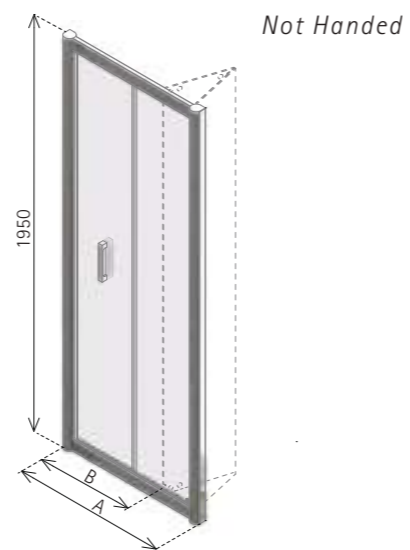

RH ENTRANCE

For corner please see Colonade side panel on page 93

COLONADE INFOLD RECESS

NCI

For corner please see Colonade side panel on page 93

DIMENSIONS (MM) PRICES

MODEL	A	B	PRICE (EX. VAT)	PRICE (INC. VAT)
NCP7000 (PIVOT)	665-705	450	£744.00	£892.80
NCP7600 (PIVOT)	725-765	510	£758.00	£909.60
NCP8000 (PIVOT)	765-805	550	£765.00	£918.00
NCP9000 (PIVOT)	865-905	650	£815.00	£978.00
NCP1000 (PIVOT)	965-1005	750	£840.00	£1,008.00