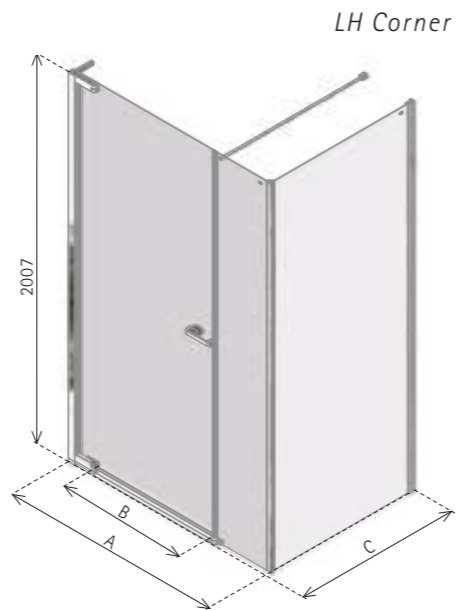

RADIANCE PIVOT INLINE WITH SIDE PANEL

DIMENSIONS (MM)			PRICES		
MODEL	A	B	C	PRICE (EX. VAT)	PRICE (INC. VAT)
NRIC1280	1156-1177	579	766-781	£913.00	£1,095.60
NRIC1290	1156-1177	579	866-881	£927.00	£1,112.40

- LH/RH corner, please specify
- Matki Glass Guard Easy Clean protection included
- 6mm Safety Glass
- Frameless pivot door system with in-built magnetic seal closure
- High-lustre anodised Aluminium frame with Chrome finish
- For installation on a shower tray or wet room floor
- Door pivots from wall side only
- Recommended tray model - Continental 40 see page 103