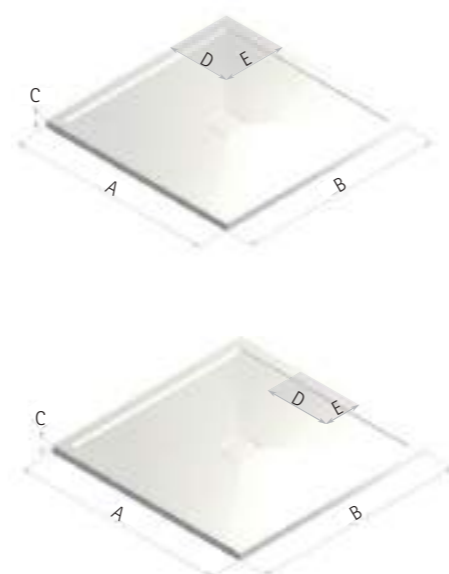

PREFERENCE STANDARD AND BESPOKE SHOWER TRAYS

D and E are shown as an example only for bespoke floors with cut-out. It is even possible to locate the waste hole off centre if this is required to avoid a floor joint. If you need further clarification on how to measure for bespoke, please contact Matki or your local Showroom.

DIMENSIONS (MM)				PRICES	
MODEL MP	A	B	C	PRICE (EX. VAT)	PRICE (INC. VAT)
MP800	800	800	30	STANDARD SIZE	£382.00 £458.40
MP M-T-M UP TO	900	900	30	MADE-TO-MEASURE	£625.00 £750.00
MP900	900	900	30	STANDARD SIZE	£419.00 £502.80
MP1000	1000	1000	30	STANDARD SIZE	£477.00 £572.40
MP M-T-M UP TO	1000	1050	35	MADE-TO-MEASURE	£716.00 £859.20
MP1290	1200	900	35	STANDARD SIZE	£488.00 £585.60
MP M-T-M UP TO	1350	1050	35	MADE-TO-MEASURE	£843.00 £1,011.60
MP M-T-M UP TO	1350	1350	35	MADE-TO-MEASURE	£1,018.00 £1,221.60
MP1590	1500	900	35	STANDARD SIZE	£583.00 £699.60
MP M-T-M UP TO	1800	1150	35	MADE-TO-MEASURE	£1,134.00 £1,360.80
MP M-T-M UP TO	2050	1150	35	MADE-TO-MEASURE	£1,166.00 £1,399.20

- Ultra modern low profile look
- Adaptability and flexibility to fit any space, standard or bespoke
- Solid surface, rich in ground marble to Matki's unique advanced formula
- Durable and fully restorable surface
- Tactile semi-matt finish, luxurious and warm to the touch