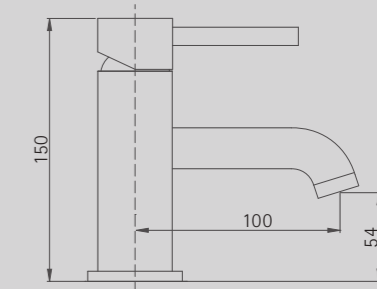

ELIXIR CLASSIC SINGLE LEVER BASIN TAP

EXM55/MONO

FEATURES

- Single lever for ease of use
- 150mm high
- 100mm projection
- Fitted with spray aerator
- Solid Brass in a Chrome finish

MIN 0.5 BAR

PRICE

MODEL	PRICE (EX. VAT)	PRICE (INC. VAT)
EXM55/MONO	£148.00	£177.60