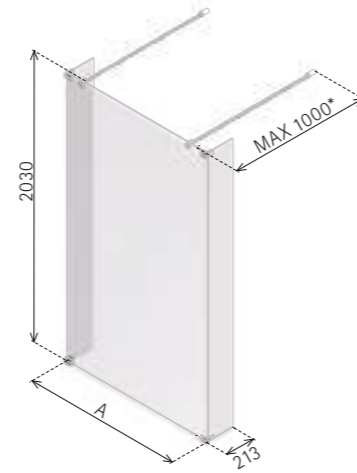

AWL
LH Corner

DIMENSIONS (MM)		PRICES	
MODEL	A	PRICE (EX. VAT)	PRICE (INC. VAT)
AWT900 TWIN ENTRANCE	847	£845.00	£1,014.00
AWT1200 TWIN ENTRANCE	1147	£968.00	£1,161.60
AWT1500 TWIN ENTRANCE	1447	£1,133.00	£1,359.60

- Matki Glass Guard Easy Clean protection included
- 8mm and 10mm Safety Glass
- High-lustre anodised Aluminium frame with Chrome finish
- **Special oversized brace bars are available on request**
- Installation on a shower tray or wet room floor
- Twin Entrance panels are for splash protection only. Consideration should be given to water drainage, especially outside the shower tray area as water may spray beyond the panel/shower tray