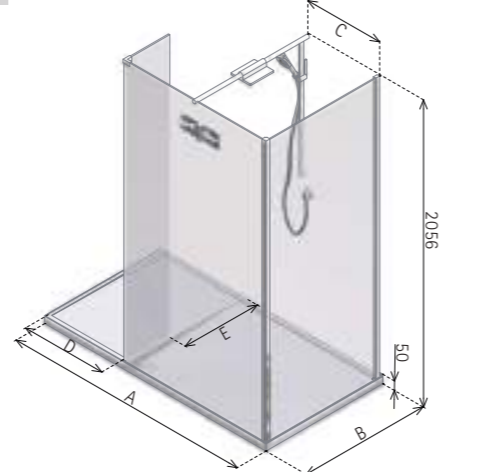

INTEGRATED BRASSWARE

■ The Boutique Walk-In models can be ordered complete with the high quality Elixir Blade concealed Thermostatic Shower Mixer with diverter. A hand shower, with water saving option and a 180mm x 150mm Easy Clean Deluge shower head are tastefully integrated to fit with the enclosure's classic modern look

■ The Deluge shower head performs best with minimum 0.5 bar water pressure

BOUTIQUE CORNER WITH SIDE PANEL

NWCC

RH Entrance

RH Entrance with hinged panel

LH Entrance

LH Entrance with hinged panel

DIMENSIONS (MM) PRICES