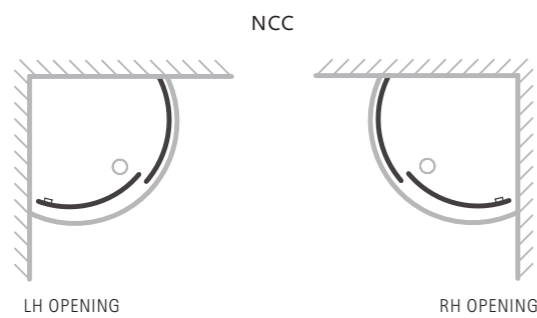

COLONADE CURVED CORNER