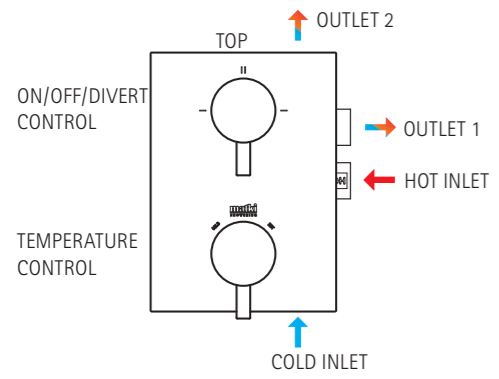

ELIXIR BRASSWARE COLLECTION

Matki Elixir Brassware is about timeless styling and enduring performance. Two designer ranges, Elixir Blade Design and Elixir Classic, comprise an array of elegant and subtly styled shower, basin and bath fittings.

The Elixir Thermostatic Mixer is the driving force behind both ranges and is responsible for providing a strong and satisfying shower. Designed and manufactured in the United Kingdom, each and every Elixir Thermostatic Mixer is carefully assembled by hand, subjected to exacting quality and pressure tests and beautifully finished.

An integral diverter in the Elixir Thermostatic Mixer allows supply of mixed water to two independent outlets, which could be shower heads, bath fillers or body jets. The thermostatic control provides accurate temperature regulation and prevents scalding. TMV2 and WRAS approved.

ULTRA SLIM 48MM SHOWER MIXER

The ultra-slim 48mm profile of the Elixir Thermostatic Mixer makes it easy to accommodate in the wall and is an ideal solution for 50mm cavity walls.

Easy to fit and easy to service, the Elixir Thermostatic Mixer is all contained within a practical manifold casing system. This allows for precise and straightforward fitting of the Mixer and direct access to it without damaging wall tiles when servicing is required.

The flow rate achieved by the Elixir Thermostatic Mixer delivers satisfying showers over a vast breath of system pressures. Even at very low pressures, the Mixer's efficiency will provide a good flow rate. The Elixir Thermostatic Mixer will run efficiently on gravity systems, down to 0.1 BAR (1m head), pumped systems, unvented high pressure systems (up to 5 BAR) and combination boilers. No modifications are required.