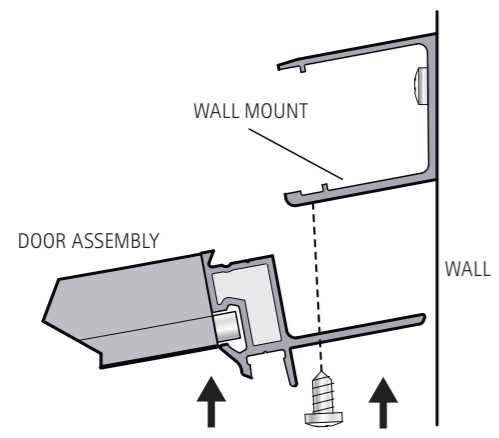

Diagram of patented Front Loading System (GB 228 9302B)