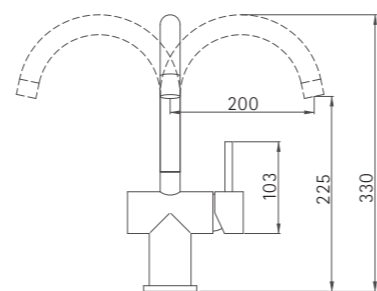

PRICE

MODEL	PRICE (EX. VAT)	PRICE (INC. VAT)
EXM30/MONO	£159.00	£190.80

ELIXIR CLASSIC DECK MOUNTED BASIN TAP

EXD51

FEATURES

- Elixir deck mounted three hole basin filler
- Choice of 130mm, 150mm or 185mm spout
- Fitted with spray aerator
- Solid Brass in a Chrome finish

MIN 0.5 BAR