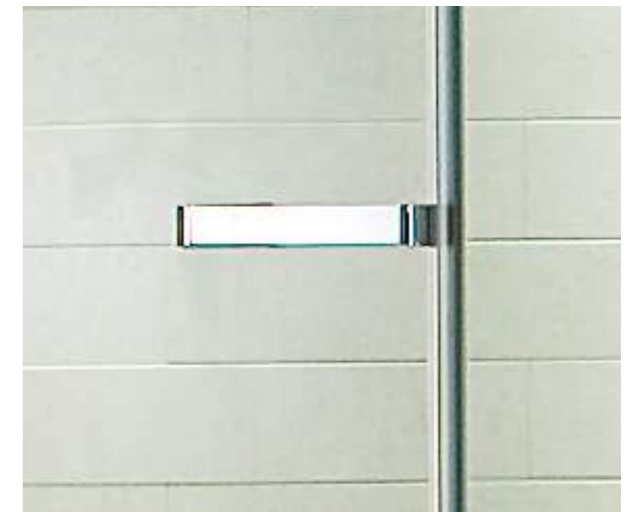

■ Streamlined Radiance handle for Radiance Pivot and Inline