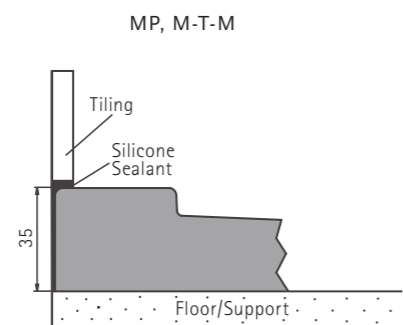

PREFERENCE STANDARD AND BESPOKE SHOWER TRAYS

D and E are shown as an example only for bespoke floors with cut-out. It is even possible to locate the waste hole off centre if this is required to avoid a floor joint. If you need further clarification on how to measure for bespoke, please contact Matki or your local Showroom.

DIMENSIONS (MM)				PRICES	
MODEL MP	A	B	C	PRICE (EX. VAT)	PRICE (INC. VAT)
MP800	800	800	30	STANDARD SIZE	£382.00 £458.40
MP M-T-M UP TO	900	900	30	MADE-TO-MEASURE	£625.00 £750.00
MP900	900	900	30	STANDARD SIZE	£419.00 £502.80
MP1000	1000	1000	30	STANDARD SIZE	£477.00 £572.40
MP M-T-M UP TO	1000	1050	35	MADE-TO-MEASURE	£716.00 £859.20
MP1290	1200	900	35	STANDARD SIZE	£488.00 £585.60
MP M-T-M UP TO	1350	1050	35	MADE-TO-MEASURE	£843.00 £1,011.60
MP M-T-M UP TO	1350	1350	35	MADE-TO-MEASURE	£1,018.00 £1,221.60
MP1590	1500	900	35	STANDARD SIZE	£583.00 £699.60
MP M-T-M UP TO	1800	1150	35	MADE-TO-MEASURE	£1,134.00 £1,360.80
MP M-T-M UP TO	2050	1150	35	MADE-TO-MEASURE	£1,166.00 £1,399.20

- Ultra modern low profile look
- Adaptability and flexibility to fit any space, standard or bespoke
- Solid surface, rich in ground marble to Matki's unique advanced formula
- Durable and fully restorable surface
- Tactile semi-matt finish, luxurious and warm to the touch