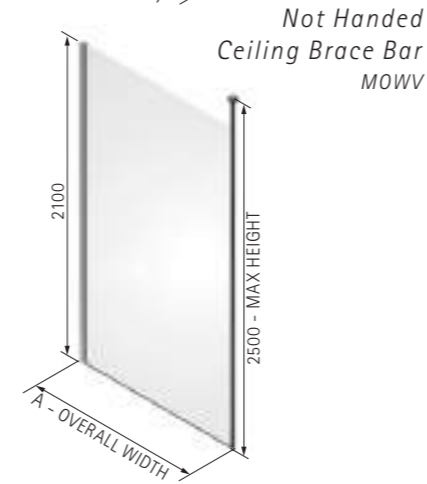

MATKI-ONE WET ROOM PANEL

WET ROOM PANEL WITH WALL BRACE BAR

WET ROOM PANEL WITH CEILING BRACE BAR

DIMENSIONS (MM) PRICES

WET ROOM PANEL WITH WALL BRACE BAR

MODEL	A	PRICE (EX. VAT)	PRICE (INC. VAT)
MOWP500	455-470	£353.00	£423.60
MOWP700	655-670	£365.00	£438.00
MOWP850*	805-820	£384.00	£460.80
MOWP900	855-870	£392.00	£470.40
MOWP1000*	955-970	£403.00	£483.60
MOWP1100	1055-1070	£416.00	£499.20
MOWP1200*	1155-1170	£430.00	£516.00
MOWP1400	1355-1370	£454.00	£544.80
MOWP1500*	1455-1470	£481.00	£577.20