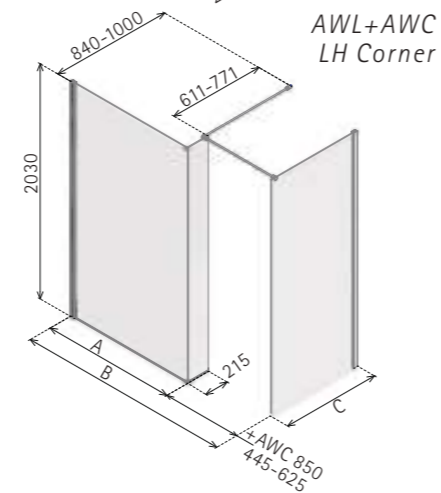

WET ROOM PANEL WITH RETURN PANEL AND SIDE PANEL OPTION

AWL

AWL + AWC

AWL
LH Corner

AWL+AWC
LH Corner

DIMENSIONS (MM)		PRICES		
MODEL	A	B	PRICE (EX. VAT)	PRICE (INC. VAT)
AWL900 L-PANEL	853-873	1300-1500	£824.00	£988.80
AWL1200 L-PANEL	1157-1177	1600-1800	£942.00	£1,130.40
AWL1500 L-PANEL	1457-1477	1900-2100	£1,082.00	£1,298.40

DIMENSIONS (MM)		PRICES	
SIDE PANEL	C	PRICE (EX. VAT)	PRICE (INC. VAT)
AWC850 SIDE PANEL	850-870	£424.00	£508.80

- **LH/RH corner, please specify**
- Matki Glass Guard Easy Clean protection included
- 8mm and 10mm Safety Glass
- High-lustre anodised Aluminium frame with Chrome finish
- Suitable for corner or recess
- **Special oversize brace bars are available on request**
- Consideration should be given to water drainage, especially outside the shower tray area as water may spray beyond the panel/shower tray