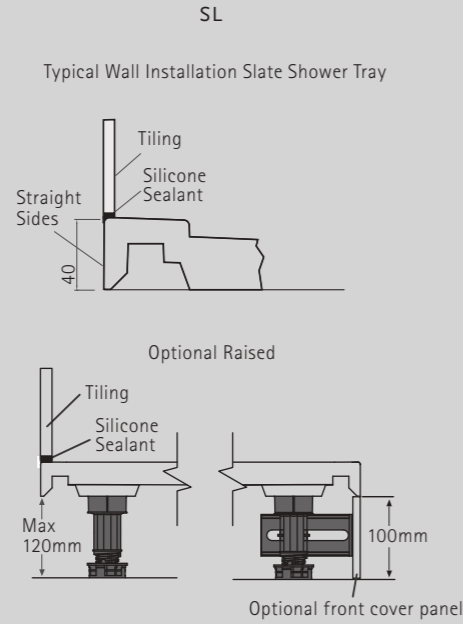

118 SLATE STANDARD SHOWER TRAYS