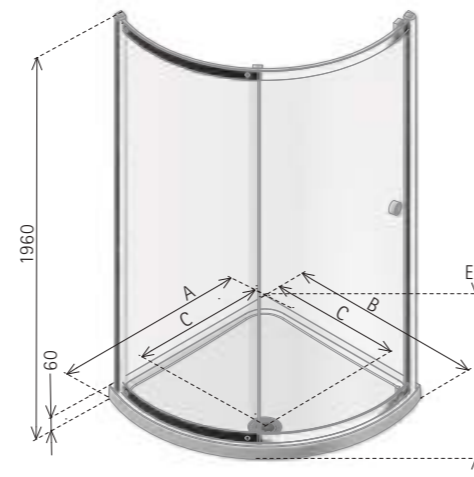

92 COLONADE SIDE PANEL
FOR PIVOT, SLIDER, INFOLD CORNER

DIMENSIONS (MM) PRICES

MODEL	A	PRICE (EX. VAT)	PRICE (INC. VAT)
NSC6900 (SIDE)	660-692	£340.00	£408.00
NSC7500 (SIDE)	720-752	£352.00	£422.40
NSC7900 (SIDE)	760-792	£367.00	£440.40
NSC8900 (SIDE)	860-892	£379.00	£454.80
NSC9900 (SIDE)	960-992	£392.00	£470.40

Add side panel price to recess price on page 91 for Corner configuration

- Not Handed
- Matki Glass Guard Easy Clean protection included
- 8mm Safety Glass
- High-lustre anodised Aluminium frame with Chrome finish
- When using please deduct 20mm from adjustments dimensions (A) of NCP, NSS and NCI
- Patented pre-assembled FLS Front Loading System) for easy installation with concealed screws and fittings (patent no. GB 228 9302B)
- Recommended tray model - Fineline 60 see page 121

COLONADE CURVED CORNER

RH Opening

DIMENSIONS (MM) PRICES

MODEL CURVED	A	B	C	D	E	PRICE (EX. VAT)	PRICE (INC. VAT)
NCC800	823	823	564	550	998	£1,346.00	£1,615.20
NCC900	923	923	636	622	1100	£1,434.00	£1,720.80

- LH/RH opening, please specify
- Matki Glass Guard Easy Clean protection included
- 6mm Safety Glass
- High-lustre anodised Aluminium frame with Chrome finish
- Dedicated Shower Tray included in the price
- Patented pre-assembled FLS Front Loading System for easy installation with concealed screws and fittings (patent no. GB 228 9302B)
- Available with raised tray option* allowing waste pipe to run between tray and floor in any direction, raised tray adds 100mm to overall height. Add £88 excluding VAT and add 'Raised' after model number