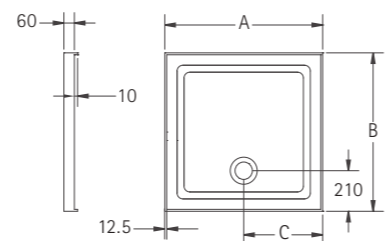

FINELINE 60 SHOWER TRAYS WITH UPSTANDS

CONFIGURATIONS:

2 UPSTANDS

3 UPSTANDS

4 UPSTANDS

DIMENSIONS (MM)			PRICES		
MODEL SC,SR,SU	A	B	C	PRICE (EX. VAT)	PRICE (INC. VAT)
2 UPSTANDS FOR CORNER					
SC800	816	816	408	£235.00	£282.00
SC900	916	916	458	£284.00	£340.80
SC1280	1216	816	608	£321.00	£385.20
SC1580	1495	800	758	£350.00	£420.00
3 UPSTANDS FOR RECESS					
SR800	816	816	408	£235.00	£282.00
SR900	916	916	458	£284.00	£340.80
SR1280	1216	816	608	£321.00	£385.20
SR1580	1495	800	758	£350.00	£420.00
4 UPSTANDS					
SU800	816	816	408	£235.00	£282.00
SU900	916	916	458	£284.00	£340.80
SU1280	1216	816	608	£321.00	£385.20
SU1580	1495	816	758	£350.00	£420.00