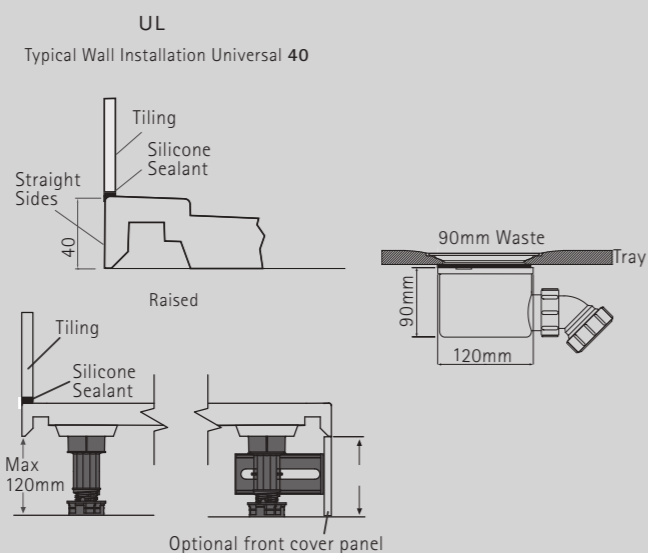

UNIVERSAL 40 COLOUR SHOWER TRAYS

AVAILABLE IN ANY COLOUR TO ORDER INCLUDING: