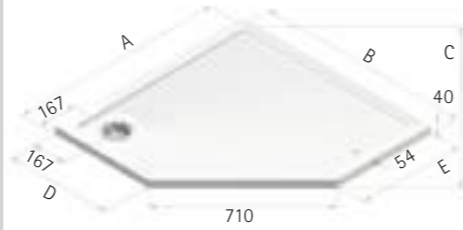

UNIVERSAL 40 COLOUR QUINTESSE SHOWER TRAYS