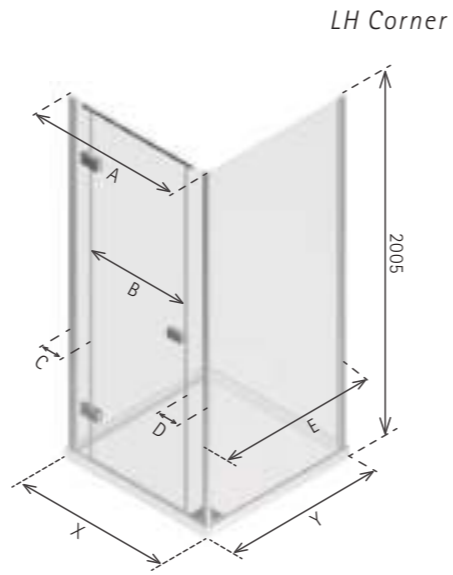

1500 size comes with brace bar

MODEL	DIMENSIONS (MM)						PRICES		
	A	B	C	D	E	X	Y	PRICE (EX. VAT)	PRICE (INC. VAT)
ICT800	761 - 776	492	130	147	762 - 777	800	800	£1,418.00	£1,701.60
ICT9080	861 - 876	592	130	147	762 - 777	900	800	£1,451.00	£1,741.20
ICT900	861 - 876	592	130	147	862 - 877	900	900	£1,473.00	£1,767.60
ICT1080	961 - 976	592	230	147	762 - 777	1000	800	£1,483.00	£1,779.60
ICT1280	1161 - 1176	592	430	147	762 - 777	1200	800	£1,577.00	£1,892.40
ICT1290	1161 - 1176	592	430	147	862 - 877	1200	900	£1,604.00	£1,924.80
ICT1580	1461 - 1496	592	730	147	762 - 777	1500	800	£1,697.00	£2,036.40
ICT1590	1461 - 1496	592	730	147	862 - 877	1500	900	£1,729.00	£2,074.80

- LH/RH Corner, please specify
- Matki Glass Guard Easy Clean protection included
- 8mm Safety Glass
- Frame: Aluminium and Mirror Polished Stainless Steel
- **Handle: Soft Return/Traditional**
- Integrated Tray with Glass Channel for watertight seal without silicon
- Fastflow shower waste with stainless steel grill included
- **Optional raised tray version available, supplied with adjustable legs and front cover panel in white only. Raised tray adds 100mm to height. Add £75.00 excluding VAT to price**