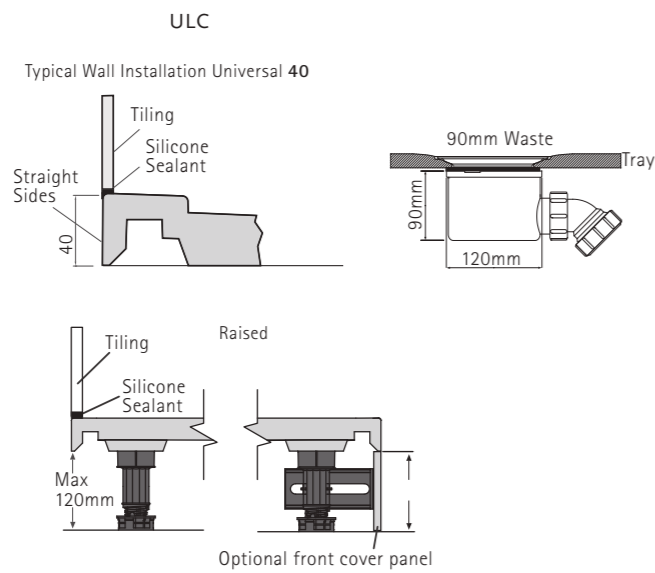

UNIVERSAL 40 CURVED SHOWER TRAYS

MODEL ULC	DIMENSIONS (MM)			PRICES	
	A	B	C	PRICE (EX. VAT)	PRICE (INC. VAT)
ULC900	900	900	40	£345.00	£414.00
ULC1290LH*	900	1200	40	£389.00	£466.80
ULC1290RH	1200	900	40	£389.00	£466.80
ULC1590LH*	900	1500	40	£408.00	£489.60
ULC1590RH	1500	900	40	£408.00	£489.60

* Waste is located in RH corner for this model, other models have waste outlet in LH corner, see illustrations.

High-flow shower waste with chrome flange and stainless steel grill as standard, please see alternative finishes below and quote on order adding a supplement of £32 excluding VAT for these finishes:

- Curved shower tray available in any colour to order
- Ultra low profile cast stone shower tray with the security of a 10mm raised threshold
- Clean straight sides and defined edges for a luxurious look
- Antibacterial additive reducing spread of mould and bacteria
- High-flow shower waste with Chrome flange and Stainless Steel grill as standard
- **Special colours to order, standard is white. Colour matching to tile sample or RAL number free of charge. Colours may vary slightly across different materials**
- **Optional Raised version available supplied with adjustable legs and front cover panel available in colour to match tray. Raised tray adds 100mm to height add £90 excluding VAT**