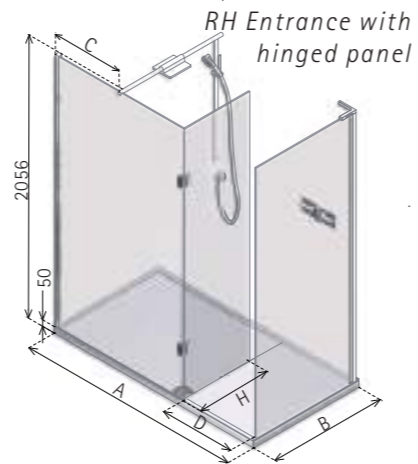

INTEGRATED BRASSWARE

■ The Boutique Walk-In models can be ordered complete with the high quality Elixir Blade concealed Thermostatic Shower Mixer with diverter. A hand shower, with water saving option and a 180mm x 150mm Easy Clean Deluge shower head are tastefully integrated to fit with the enclosure's classic modern look

■ The Deluge shower head performs best with minimum 0.5 bar water pressure

BOUTIQUE CORNER WITH SIDE PANEL

NWCC

RH Entrance

RH Entrance with hinged panel

LH Entrance

LH Entrance with hinged panel

DIMENSIONS (MM) PRICES