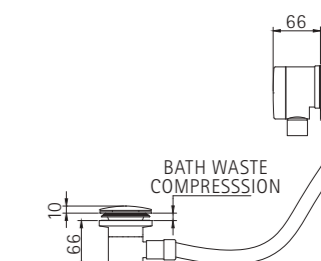

PRICE

MODEL	PRICE (EX. VAT)	PRICE (INC. VAT)
PW1/BATH	£208.00	£249.60

VAT calculated at 20%