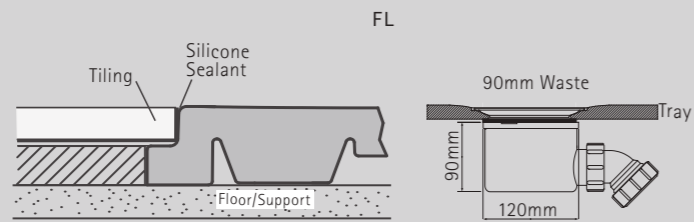

CONTINENTAL 30 SHOWER FLOORS

AVAILABLE COLOUR OPTIONS: