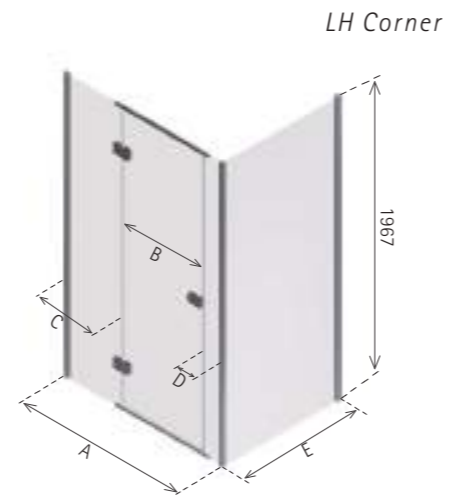

1500 size comes with brace bar

MODEL	DIMENSIONS (MM)						PRICES		
	A	B	C	D	E	X	Y	PRICE (EX. VAT)	PRICE (INC. VAT)
IC800	771 - 786	492	130	155	772 - 787	-	-	£1,113.00	£1,335.60
IC8090	771 - 786	492	130	155	872 - 887	-	-	£1,124.00	£1,348.80
IC9080	871 - 886	592	130	155	772 - 787	-	-	£1,129.00	£1,354.80
IC900	871 - 886	592	130	155	872 - 887	-	-	£1,140.00	£1,368.00
IC1080	971 - 986	592	230	155	772 - 787	-	-	£1,145.00	£1,374.00
IC1090	971 - 986	592	230	155	872 - 887	-	-	£1,156.00	£1,387.20
IC1280	1171 - 1186	592	430	155	772 - 787	-	-	£1,189.00	£1,426.80
IC1290	1171 - 1186	592	430	155	872 - 887	-	-	£1,200.00	£1,440.00
IC1580	1471 - 1486	592	730	155	772 - 787	-	-	£1,238.00	£1,485.60
IC1590	1471 - 1486	592	730	155	872 - 887	-	-	£1,249.00	£1,498.80

- LH/RH Corner, please specify
- Matki Glass Guard Easy Clean protection included
- 8mm Safety Glass
- Frame: Aluminium and Mirror Polished Stainless Steel
- **Handle: Soft Return/Traditional**
- Without tray, suitable for installation on wet room floor or existing shower tray