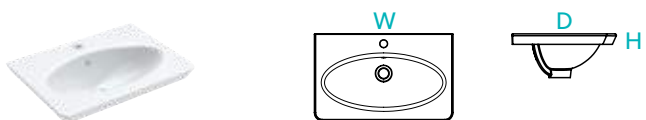

Product	Art no.	Height	Width	Depth	Net weight	Compatible ranges
Shaped 50cm	N13WB50CUR	4cm	53cm	39.5cm	8.3kg	Camber, Reveal
Shaped 60cm	N13WB60CUR	4cm	63cm	39.5cm	9.4kg	Camber, Reveal
Shaped 80cm	N13WB60CUR	4cm	83cm	39.5cm	13.6kg	Reveal