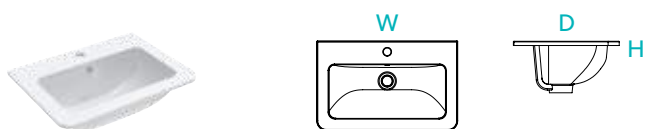

Product	Art no.	Height	Width	Depth	Net weight	Compatible ranges
Rectangular 50cm	N13WB50REC	1.5cm	50cm	38cm	7.1kg	Camber, Reveal
Rectangular 60cm	N13WB60REC	1.5cm	60cm	38cm	9.5kg	Camber, Reveal
Rectangular 80cm	N13WB80REC	1.5cm	80cm	38cm	13kg	Reveal