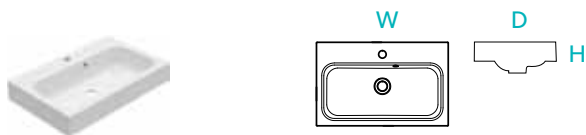

Washbasins continued

Product	Art no.	Height	Width	Depth	Net weight	Compatible ranges
Ceramic 50cm	N2WB50CER	9cm	50cm	38cm	11.4kg	Tempt, Tranquil, Prima, Duet
Ceramic 60cm	N2WB60CER	9cm	60cm	38cm	12kg	Tempt, Tranquil, Prima, Duet