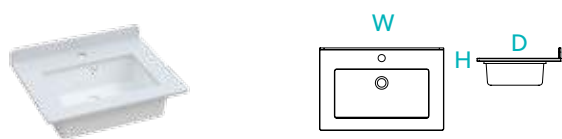

Product	Art no.	Height	Width	Depth	Net weight	Compatible ranges
Kingsbury 50cm	N15TB50QUA	1.5cm	51cm	40.5cm	13kg	Kingsbury
Kingsbury 60cm	N15TB60QUA	1.5cm	61cm	40.5cm	14kg	Kingsbury