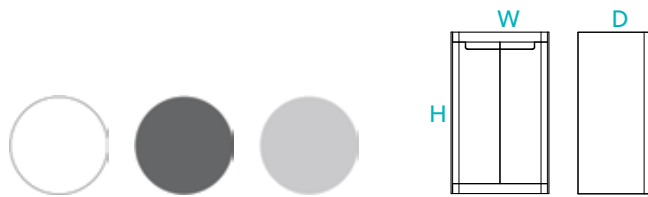

Product	Finish	Art no.	Height	Width	Depth	Net weight	Void measurement	Waste cutout
50cm wide	White	N14WH50WHI	52cm	49.4cm	37.6cm	14kg	4cm	W12 x D17cm
	Anthracite	N14WH50ANTH						
	Gloss Light Grey	N14WH50GLG						
60cm wide	White	N14WH60WHI	52cm	59.4cm	37.6cm	14.3kg	4cm	W12 x D17cm
	Anthracite	N14WH60ANTH						
	Gloss Light Grey	N14WH60GLG						

Compact Floor Standing Units (2 doors)

Available in two widths and three colour finishes.
Featuring soft close doors and cut out handles.

Product	Finish	Art no.	Height	Width	Depth	Net weight	Void measurement	Waste cutout
50cm wide	White	N14FS50WHI	81.5cm	49.4cm	37.6cm	19.5kg	4cm	N/A
	Anthracite	N14FS50ANTH						
	Gloss Light Grey	N14FS50GLG						
60cm wide	White	N14FS60WHI	81.5cm	59.4cm	37.6cm	21.5kg	4cm	N/A
	Anthracite	N14FS60ANTH						
	Gloss Light Grey	N14FS60GLG						

Compact Floor Standing Units (2 doors)

Available in two widths and three colour finishes.
Featuring soft close doors and chrome knobs.