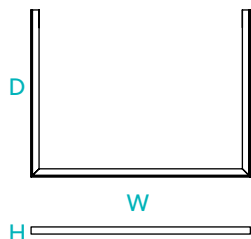

LED Lights

LED Furniture Light

Optional LED lighting for Prima and Duet. (Cool White Only)

Product	Art no.	Height	Width	Depth	Net weight	Compatible ranges
50cm wide White	N0WBL50CWH	1cm	49.4cm	37.6cm	0.05kg	Prima, Duet
60cm wide White	N0WBL60CWH	1cm	59.4cm	37.6cm	0.05kg	Prima, Duet

LED Ambient Underlighting

Optional LED underlighting available in warm or cool white illumination. Can be cut to size for wall hung units, midi storage units and mirrored cabinets.

Product	Art no.	Height	Width	Net weight	Compatible ranges
80cm wide Warm White	N14WBL80WWH	0.3cm	80cm	0.10kg	Tempt, Camber, Prima, Tranquil, Duet, Kurve, Reveal, Glyde, Beau
80cm wide Cool White	N14WBL80CWH	0.3cm	80cm	0.10kg	Tempt, Camber, Prima, Tranquil, Duet, Kurve, Reveal, Glyde, Beau

LED Overlight

Optional LED Overlight for mirrored cabinets. Includes LED driver.

Product	Art no.	Height	Width	Depth	Net weight
LED Overlight for Mirrored Cabinet	N0MCA28LITE	3cm	28cm	11cm	0.35kg

Kingsbury Wall Light

LED wall light available in warm or cool white illumination. Includes LED driver.

Product	Art no.	Height	Width	Depth	Net weight
Kingsbury Cool Wall Light	N0WAL01CWH	40.5cm	Ø6.1cm	8.5cm	0.75kg
Kingsbury Warm Wall Light	N0WAL01WWH	40.5cm	Ø6.1cm	8.5cm	0.75kg