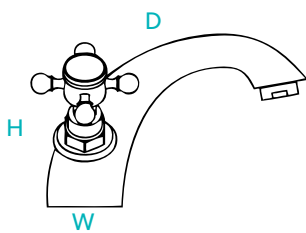

Product	Art no.	Height	Width	Depth	Net weight
Kingsbury Tap Mono Basin Mixer	NOTAPKTT	11cm	21.5cm	16.5cm	0.95kg