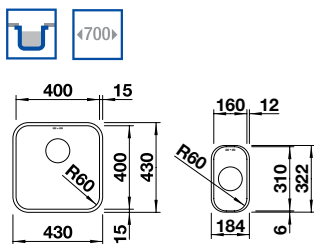

Multifunctional wire basket
PK223297 £76

Outlet CapFlow™
PK517666 £22

BLANCO SUPRA

18/10 Stainless Steel

BLANCO SUPRA 400-U Twin Bowls

BLANCO SUPRA 400/160-U Bowl 18/10 Stainless Steel bowl and Chrome tap

60mm corner radii
Bowl Depth: 175mm Cabinet Size: 700mm