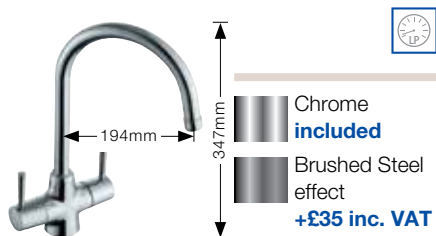

BLANCO Taps upgrades

All sinks sold in this brochure come with the high quality ARTI tap included in the pack price however you can make your kitchen more individual by upgrading to one of our extensive individual range of taps.

Included in the pack

- Chrome **included**
- Brushed Steel effect **+£35 inc. VAT**

BLANCO ARTI PK4552CH

- Suitable for low pressure systems, minimum 0.3 bar.