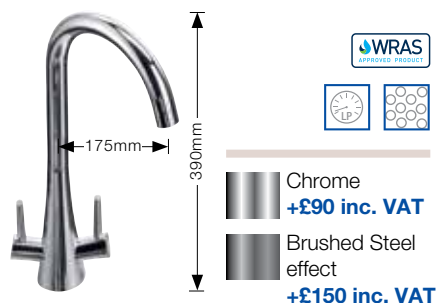

1. **BLANCO SPIREX PK3060+CH/BS**
2. High arch spout.
   - Suitable for low pressure systems, minimum 0.3 bar.