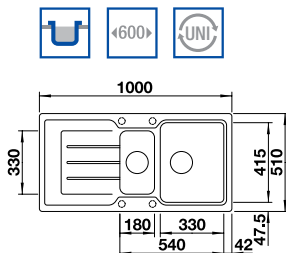

BLANCO CLASSIC NEO 6 S SILGRANIT® PuraDur® sink and Chrome tap

Cut Out Size: 980mm x 490mm x 15mm corner radii
Bowl Depth: 190/100mm Cabinet Size: 600mm

ORDER CODE:
ALA8337+COL
£598
INCL. VAT
SAVE OVER
£140

Also included in the pack price