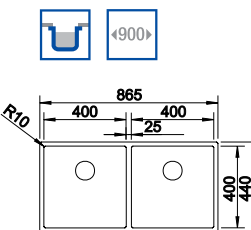

BLANCO CLARON 400/400-U Bowls 18/10 Stainless Steel bowl and Chrome tap **NEW**