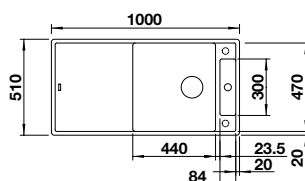

BLANCO AXIA III XL 6 S SILGRANIT® PuraDur® sink and Chrome tap

Cut Out Size: 980mm x 490mm x 15mm corner radii
Bowl Depth: 190mm Cabinet Size: 600mm

Also included in the pack price