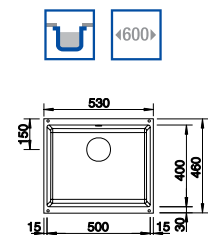

BLANCO SUBLINE 500-U Bowl SILGRANIT® PuraDur® bowl and Chrome tap