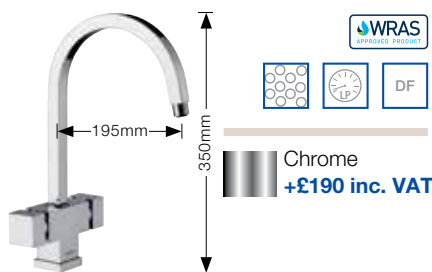

Chrome
+£190 inc. VAT

BLANCO CUBIC PK1251CH

- Dual flow.
- Suitable for low pressure systems, minimum 0.3 bar.