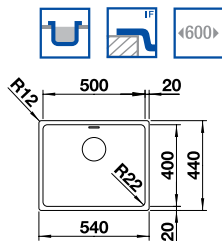

These sinks are IF sinks for Inset installation. For our Undermount range please visit pages 48 – 67

BLANCO ANDANO 500-IF 18/10 Stainless Steel sink and Chrome tap

Cut Out Size: 530mm x 430mm x 15mm corner radii
Bowl Depth: 190mm Cabinet Size: 600mm