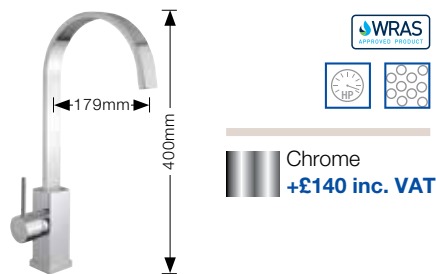

BLANCO EMIR PK1645CH

- Single side lever monobloc mixer tap.
- High pressure supply only, minimum 1.0 bar.