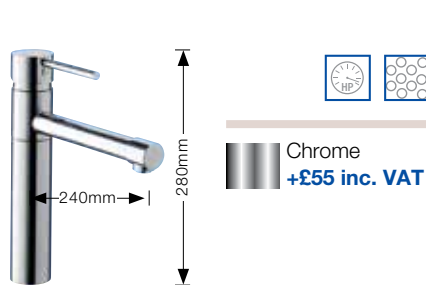

1. **BLANCO CITY PK9301CH**
2. Tall lever action.
   - High pressure supply only, minimum 0.5 bar.