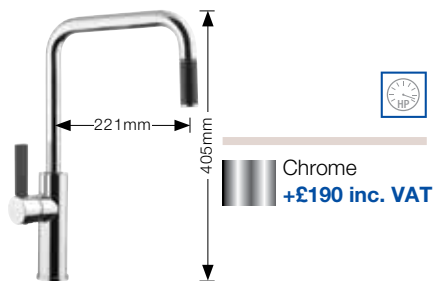

BLANCO Taps upgrades

All sinks sold in this brochure come with the high quality ARTI tap included in the pack price however you can make your kitchen more individual by upgrading to one of our extensive individual range of taps.

Chrome
+£190 inc. VAT

BLANCO GALAXY-S PK1360CH

- Monobloc mixer tap with pull out head on a flexi hose.
- High reach feature.
- High pressure supply only, minimum 1.0 bar.