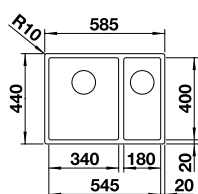

BLANCO C-STYLE 340/180-IFU 18/10 Stainless Steel bowl and Chrome tap **NEW**

Upgraded version of QUARTA TEN

10mm corner radii
Bowl Depth: 130/190mm Cabinet Size: 600mm

Also included in the pack price