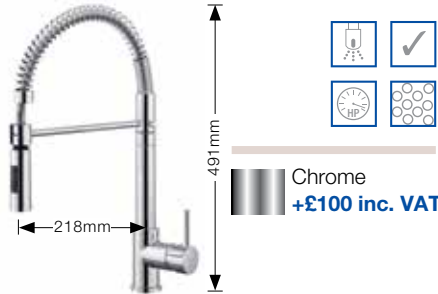

BLANCO ELLIPSE PK1640CH

- Professional-style single mixer tap with spray rinse feature.
- High pressure supply only, minimum 1.0 bar.