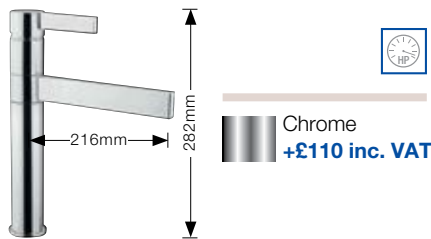

BLANCO BLADE PK1340CH

- Single lever mixer tap.
- Spout rotates on body.
- High pressure supply only, minimum 1.0 bar.