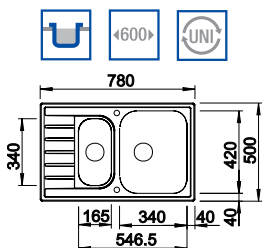

BLANCO LIVIT 6 S COMPACT 18/10 Stainless Steel sink and Chrome tap

NEW

ORDER CODE:
ALA6622

£348
INCL. VAT
SAVE OVER
£100

Also included in the pack price

TAP BLANCO ARTI PK4552CH WASTE BFK003
Upgrade to your ideal tap, full range pages 68 to 73

Cut Out Size: 762mm x 482mm x 15mm corner radii
Bowl Depth: 155/130mm Cabinet Size: 600mm