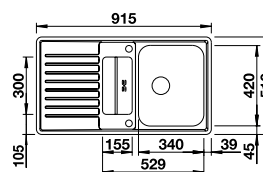

BLANCO CLASSIC Pro 5 S-IF 18/10 Stainless Steel sink and Chrome tap

Cut Out Size: 894mm x 489mm x 15mm corner radii
Bowl Depth: 170mm Cabinet Size: 500mm

Also included in the pack price