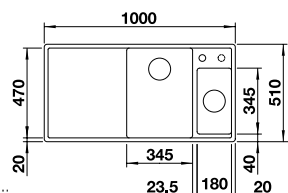

BLANCO AXIA III 6 S SILGRANIT® PuraDur® sink and Chrome tap

Cut Out Size: 980mm x 490mm x 15mm corner radii
Bowl Depth: 190/130mm Cabinet Size: 600mm Right hand bowl only

Also included in the pack price