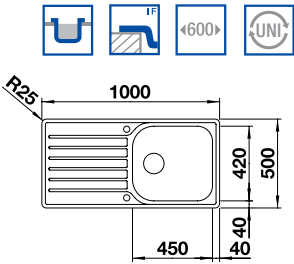

BLANCO LANTOS XL 6 S-IF 18/10 Stainless Steel sink and Chrome tap

Cut Out Size: 976mm x 476mm x 15mm corner radii
Bowl Depth: 160mm Cabinet Size: 600mm

ORDER CODE:
ALA6316
£418
INCL. VAT
SAVE OVER
£70

Also included in the pack price