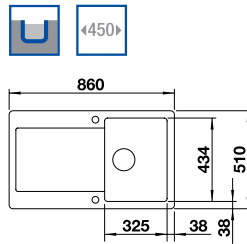

Ceramic Colour Options:

	Crystal White (CW)
	Alugrey (AG)
	Basalt (BA)
	Black (BK)
	Jasmin (CJ)
	Magnolia (MG)

BLANCO IDENTA 6 S

BLANCO IDENTO 45 S Ceramic PuraPlus® sink and Chrome tap

Cut Out Size: 824mm x 474mm x 15mm corner radii
Bowl Depth: 185mm Cabinet Size: 450mm