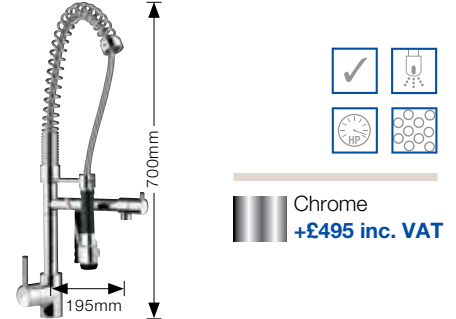

Chrome
+£495 inc. VAT

BLANCO MASTER-S II PK3095CH

- Professional style single lever mixer with spout and diverter to spray rinse feature.
- High pressure supply only, minimum 1.0 bar.