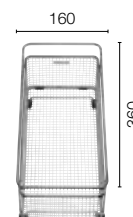

Multifunctional wire basket
PK223297 £76