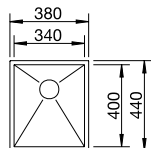

DURINOX® Finish