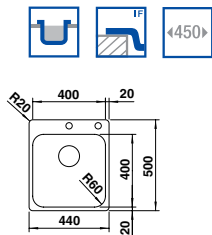

Cut Out Size: 430mm x 490mm x 15mm corner radii
Bowl Depth: 175mm Cabinet Size: 450mm

Also included in the pack price

TAP BLANCO ARTI PK4552CH WASTE BFK003
Upgrade to your ideal tap, full range pages 68 to 73