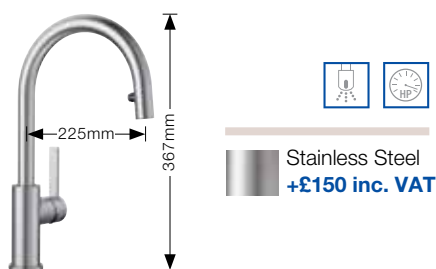

BLANCO CANDOR-S PK3130SS **NEW**

- High-quality design in solid Stainless Steel, brushed finish.
- Spout can be swivelled by 190°.
- Patented jet regulator for markedly reduced scaling.
- Requires a balanced high pressure supply only, minimum of 1.0 bar.