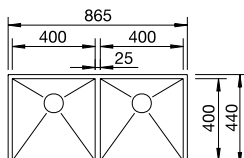

ORDER CODE:
UND7611L/UND7611R

£718

INCL. VAT

SAVE OVER

£160

Bowl Depth: 175/130mm Cabinet Size: 600mm

BLANCO ZEROX 400/400-U Bowls 18/10 Stainless Steel bowl and Chrome tap

NEW