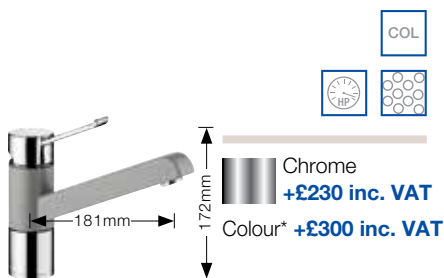

Chrome
+£230 inc. VAT
Colour* +£300 inc. VAT

BLANCO ZENOS PK2850+CH/COLOUR

- Available in Chrome and SILGRANIT® colours.
- High pressure supply only, minimum 1.0 bar.

*For SILGRANIT® colours see page 73.