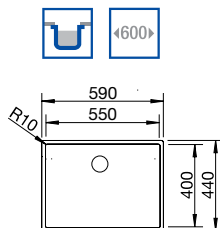

BLANCO CLARON 550-U Bowl 18/10 Stainless Steel bowl and Chrome tap

NEW