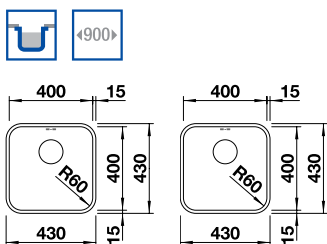

BLANCO SUPRA 400-U Twin Bowls 18/10 Stainless Steel bowl and Chrome tap

60mm corner radii
Bowl Depth: 175mm Cabinet Size: 900mm

Also included in the pack price

TAP BLANCO ARTI PK4552CH **WASTE** BFK006
Upgrade to your ideal tap, full range pages 68 to 73

ORDER CODE:
UND6500
£438
INCL. VAT