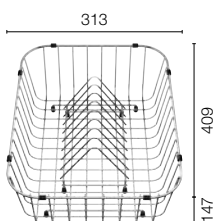

Sink accessories:

Basket and stack Stainless Steel
PK507829 £58