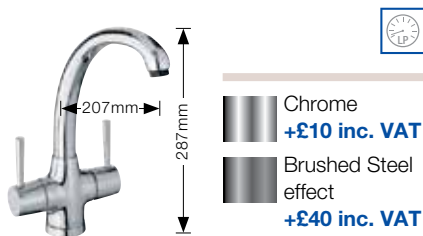

Tap upgrades

- Chrome **+£10 inc. VAT**
- Brushed Steel effect **+£40 inc. VAT**

BLANCO CLEO II PK6102+CH/BS

- Single flow.
- Recommended high pressure supply, minimum 0.5 bar.