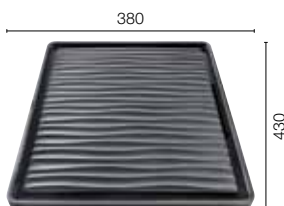

Sink accessories:

Wave drainer black synthetic plastic
PK230734 £28