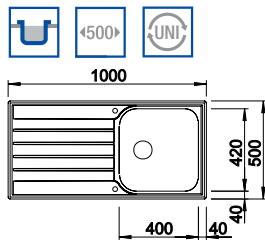

BLANCO LIVIT XL 5 S 18/10 Stainless Steel sink and Chrome tap

NEW

ORDER CODE:
ALA6620

£278
INCL. VAT
SAVE OVER
£130

Also included in the pack price

TAP BLANCO ARTI PK4552CH WASTE BFK003
Upgrade to your ideal tap, full range pages 68 to 73

Cut Out Size: 982mm x 482mm x 15mm corner radii
Bowl Depth: 155mm Cabinet Size: 500mm