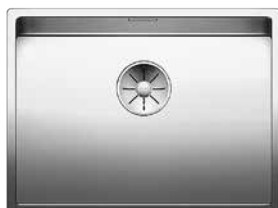

BLANCO CLARON 550-U Bowl 18/10 Stainless Steel bowl and Chrome tap

NEW