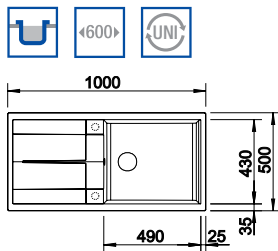

BLANCO METRA XL 6 S SILGRANIT® PuraDur® sink and Chrome tap

Cut Out Size: 980mm x 480mm x 15mm corner radii
Bowl Depth: 190mm Cabinet Size: 600mm

ORDER CODE:
ALA8262+COL

£518
INCL. VAT
SAVE OVER
£65

Also included in the pack price