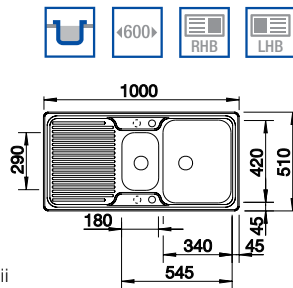

BLANCO CLASSIC 6 S 18/10 Stainless Steel sink and Chrome tap

Cut Out Size: 982mm x 492mm x 15mm corner radii
Bowl Depth: 175/130mm Cabinet Size: 600mm

Also included in the pack price