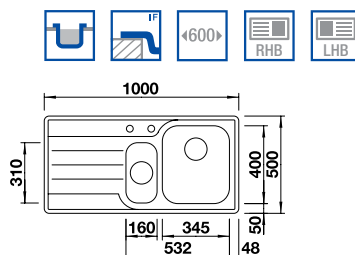

BLANCO MEDIAN 6 S-IF 18/10 Stainless Steel sink and Chrome tap

NEW

Cut Out Size: 976mm x 476mm x 15mm corner radii
Bowl Depth: 190/130mm Cabinet Size: 600mm

ORDER CODE:
ALA7293L/ALA7293R

£448
INCL. VAT
SAVE OVER
£140

Also included in the pack price

TAP BLANCO ARTI PK4552CH **WASTE** BFK003
Upgrade to your ideal tap, full range pages 68 to 73