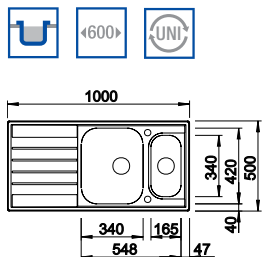

BLANCO LIVIT 6 S CENTRIC 18/10 Stainless Steel sink and Chrome tap

NEW

ORDER CODE:
ALA6568

£438
INCL. VAT
SAVE OVER
£80

Also included in the pack price

TAP BLANCO ARTI PK4552CH WASTE BFK003
Upgrade to your ideal tap, full range pages 68 to 73

Cut Out Size: 982mm x 482mm x 15mm corner radii
Bowl Depth: 160/137mm Cabinet Size: 600mm