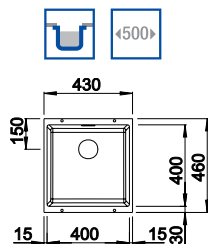

BLANCO SUBLINE 400-U Bowl SILGRANIT® PuraDur® bowl and Chrome tap

10mm corner radii
Bowl Depth: 190mm Cabinet Size: 500mm

ORDER CODE:
UND8537+COL
£588
INCL. VAT
SAVE OVER
£130

Also included in the pack price