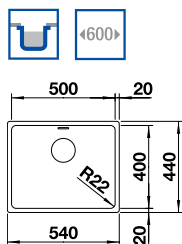

BLANCO ANDANO 500-U Bowl 18/10 Stainless Steel bowl and Chrome tap