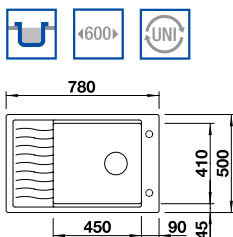

BLANCO ELON XL 6 S SILGRANIT® PuraDur® sink and Chrome tap

Cut Out Size: 760mm x 480mm x 15mm corner radii
Bowl Depth: 190mm Cabinet Size: 600mm

ORDER CODE:
ALA8323+COL
£458
INCL. VAT
SAVE OVER
£230

Also included in the pack price