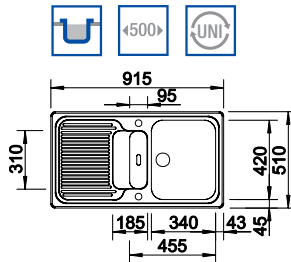

BLANCO CLASSIC 5 S SILGRANIT® sink and Chrome tap

Cut Out Size: 891mm x 486mm x 15mm corner radii
Bowl Depth: 175/100mm Cabinet Size: 500mm

German warehouse stock.
Allow 10 working days.

ORDER CODE:
ALA8678+COL
£378
INCL. VAT
SAVE OVER
£160

Also included in the pack price

TAP BLANCO ARTI PK4552CH WASTE BFK003
Upgrade to your ideal tap, full range pages 68 to 73