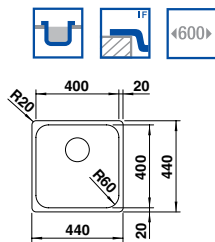

BLANCO SUPRA 400-IF 18/10 Stainless Steel bowl and Chrome tap

NEW

ORDER CODE:
ALA6624
£348
INCL. VAT
**SAVE OVER
£160**

Cut Out Size: 430mm x 430mm x 15mm corner radii
Bowl Depth: 175mm Cabinet Size: 600mm

Also included in the pack price