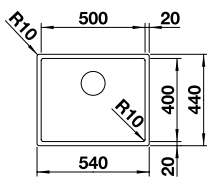

UPGRADE TAP
BLANCO LINEE-S
PK2200CH
See page 73

TAP INCLUDE IN PRICE
BLANCO ARTI PK4552CH

BLANCO C-STYLE 500-IFU 18/10 Stainless Steel bowl and Chrome tap **NEW**

Upgraded version of QUARTA TEN

10mm corner radii
Bowl Depth: 190mm Cabinet Size: 600mm