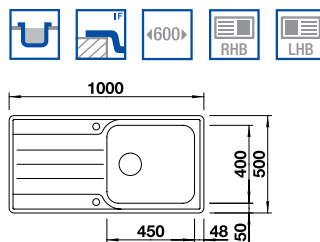

NEW

Cut Out Size: 836mm x 476mm x 15mm corner radii
Bowl Depth: 190mm Cabinet Size: 450mm

ORDER CODE:
ALA7584L/ALA7584R

£338
INCL. VAT
SAVE OVER
£100

Also included in the pack price

TAP BLANCO ARTI PK4552CH **WASTE** BFK003
Upgrade to your ideal tap, full range pages 68 to 73

BLANCO MEDIAN XL 6 S-IF 18/10 Stainless Steel sink and Chrome tap

NEW

Cut Out Size: 976mm x 476mm x 15mm corner radii
Bowl Depth: 175mm Cabinet Size: 600mm

ORDER CODE:
ALA7294L/ALA7294R

£378
INCL. VAT
SAVE OVER
£100