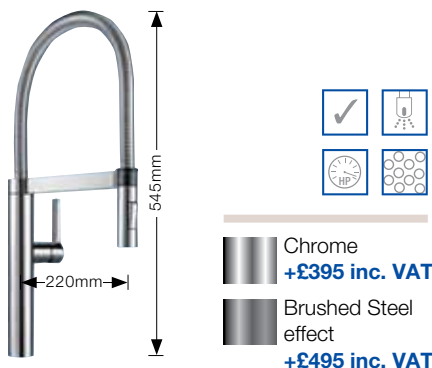

Chrome
+£395 inc. VAT
Brushed Steel effect
+£495 inc. VAT

BLANCO CULINA-S PK4800+CH/BS

- Designer tap with magnetic handset featuring flow or spray rinse.
- High pressure supply only, minimum 1.0 bar.