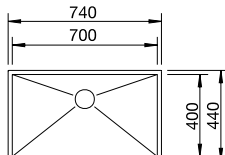

SAVE OVER £160

Bowl Depth: 175mm Cabinet Size: 600mm

BLANCO ZEROX 700-U Bowl 18/10 Stainless Steel bowl and Chrome tap

NEW

DURINOX® Finish

Also included in the pack price

TAP BLANCO ARTI PK4552CH **WASTE** BFK003
Upgrade to your ideal tap, full range pages 68 to 73