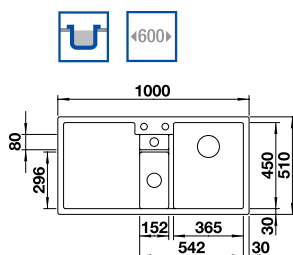

Cut Out Size: 984mm x 494mm x 15mm corner radii
 Bowl Depth: 190mm Cabinet Size: 600mm

BLANCO IDESSA

Ceramic

Ceramic Colour Options:

- Crystal White (CW)
- Alugrey (AG)
- Basalt (BA)
- Black (BK)
- Jasmin (CJ)
- Magnolia (MG)