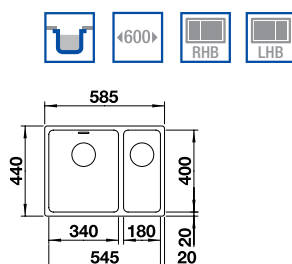

BLANCO ANDANO 340/180-U Bowls 18/10 Stainless Steel bowl and Chrome tap

22mm corner radii
Bowl Depth: 190/130mm Cabinet Size: 600mm

Also included in the pack price

TAP BLANCO ARTI PK4552CH WASTE BFK003
Upgrade to your ideal tap, full range pages 68 to 73