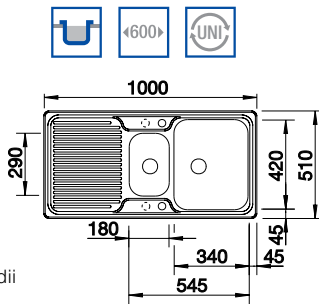

BLANCO CLASSIC 6 S SILGRANIT® sink and Chrome tap

Cut Out Size: 976mm x 486mm x 15mm corner radii
Bowl Depth: 175/130mm Cabinet Size: 600mm

ORDER CODE:
ALA8332+COL
£448
INCL. VAT
SAVE OVER
£150

Also included in the pack price

TAP BLANCO ARTI PK4552CH WASTE BFK003
Upgrade to your ideal tap, full range pages 68 to 73