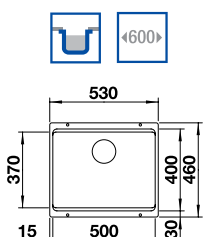

UPGRADE TAP
BLANCO PANERA-S
PK3124SS
See page 73

TAP INCLUDE IN PRICE
BLANCO ARTI PK4552CH

SILGRANIT® PuraDur® Colour Options:

Alumetallic (AL)	Nutmeg (NM)
Anthracite (AN)	Pearl Grey (PG)
Champagne (CP)	Rock Grey (RG)
Coffee (CE)	Tartufo (TF)
Jasmin (JA)	White (WH)

BLANCO ETAGON 500-U Bowl SILGRANIT® PuraDur® bowl and Chrome tap

Also included in the pack price

ORDER CODE:
UND8564+COL
£628
INCL. VAT
SAVE OVER
£130