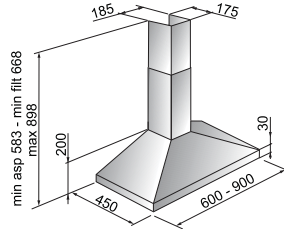

BLANCO Extractor Hoods

BLANCO Wall Mounted Hood Stainless Steel

Widths: 600, 900mm

600mm
ORDER CODE: PK1141C60
£120
INCL. VAT

900mm
ORDER CODE: PK1141C90
£150 inc. VAT

- Pyramid hood
- 2 x 28W Halogen lights
- 3 speeds
- Push buttons
- Air movement 400 m³/h