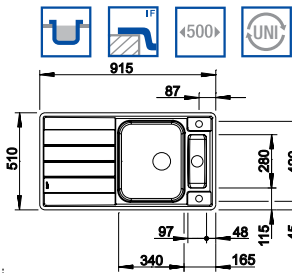

BLANCO AXIS III 5 S-IF 18/10 Stainless Steel sink and Chrome tap

Cut Out Size: 894mm x 489mm x 15mm corner radii
Bowl Depth: 175/60mm Cabinet Size: 500mm

ORDER CODE:
ALA6566
£548
INCL. VAT
SAVE OVER
£160

Also included in the pack price