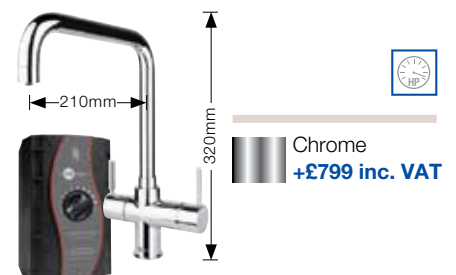

BLANCO PANERA-S PK3124SS

- Design mixer tap with innovative pull out spray control.
- Change from clear jet to spray jet with one button.
- High pressure supply only, minimum 0.5 bar.

Chrome
+£799 inc. VAT