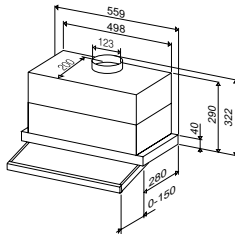

- 2 x 2.5W LED lighting.
- Aluminium filter.
- Soft touch controls.
- 3 speeds.
- Air movement 215 m/h.

ORDER CODE:
PK2600

£240
INCL. VAT