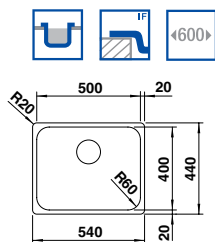

BLANCO SUPRA 500-IF 18/10 Stainless Steel bowl and Chrome tap

NEW

ORDER CODE:
ALA6625
£378
INCL. VAT
**SAVE OVER
£170**

Cut Out Size: 530mm x 430mm x 15mm corner radii
Bowl Depth: 175mm Cabinet Size: 600mm

Also included in the pack price