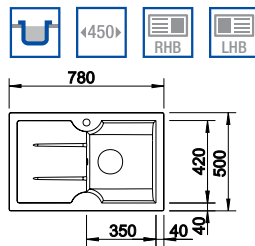

BLANCO IDESSA 45 S Ceramic sink and Chrome tap

Cut Out Size: 758mm x 478mm x 15mm corner radii
Bowl Depth: 175mm Cabinet Size: 450mm

German warehouse stock. Allow 10 working days.

Also included in the pack price

TAP BLANCO ARTI PK4552CH WASTE BFK003
Upgrade to your ideal tap, full range pages 68 to 73

ORDER CODE:
ALA9288L+COL/
ALA9288R+COL

£632

INCL. VAT
**SAVE OVER
£130**