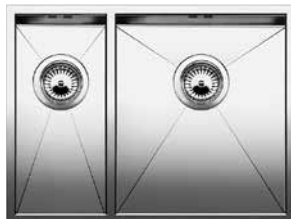

BLANCO Z-STYLE 340/180-IFU 18/10 Stainless Steel bowl and Chrome tap

Upgraded version of QUARTA

0mm corner radii
Bowl Depth: 130/175mm Cabinet Size: 600mm

ORDER CODE:
ALA7686R/ALA7686L

£498
INCL. VAT

Also included in the pack price

TAP BLANCO ARTI PK4552CH WASTE BFK003
Upgrade to your ideal tap, full range pages 68 to 73