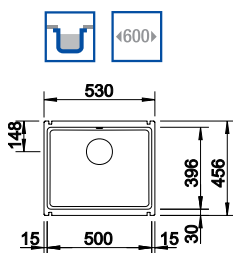

BLANCO SUBLINE 500-U Bowl Ceramic PuraPlus® bowl and Chrome tap

15mm corner radii
Bowl Depth: 200mm Cabinet Size: 600mm

ORDER CODE:
UND8529+COL

£594

INCL. VAT
SAVE OVER
£260

Also included in the pack price

TAP BLANCO ARTI PK4552CH WASTE BFK003
Upgrade to your ideal tap, full range pages 68 to 73