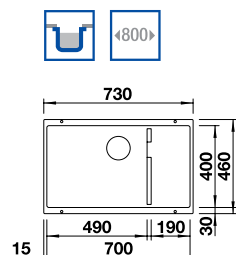

BLANCO SUBLINE 700-L Bowl SILGRANIT® PuraDur® bowl and Chrome tap **NEW**

10mm corner radii
Bowl Depth: 200/140mm Cabinet Size: 800mm

ORDER CODE:
UND9637+COL
£728
INCL. VAT
SAVE OVER
£140

Also included in the pack price

TAP BLANCO ARTI PK4552CH WASTE BFK003
Upgrade to your ideal tap, full range pages 68 to 73