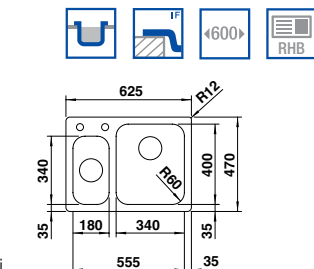

BLANCO SUPRA 340/180-IF/A 18/10 Stainless Steel bowl and Chrome tap

NEW

ORDER CODE:
ALA7629R
£748
INCL. VAT
SAVE OVER
£100

Cut Out Size: 615mm x 460mm x 15mm corner radii
Bowl Depth: 175mm Cabinet Size: 600mm

Also included in the pack price

TAP BLANCO ARTI PK4552CH WASTE BFK003
Upgrade to your ideal tap, full range pages 68 to 73