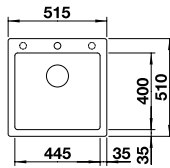

BLANCO PLEON 5 SILGRANIT® PuraDur® sink and Chrome tap

Cut Out Size: 495mm x 490mm x 15mm corner radii
Bowl Depth: 220mm Cabinet Size: 500mm

German warehouse stock.
Allow 10 working days.

ORDER CODE:
ALA8575+COL
£578
INCL. VAT
SAVE OVER
£170

Also included in the pack price