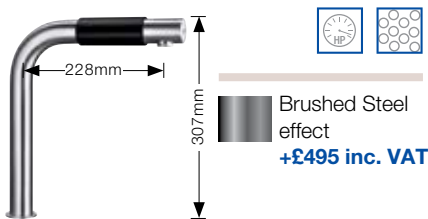

Brushed Steel effect
+£495 inc. VAT

BLANCO SAGA PK2400BS

- Unique water control, move spout. 'sleeve' control forward and backward to adjust flow, turn left to right to provide temperature.
- High pressure supply only, minimum 1.0 bar.