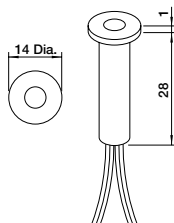

- Kit comprises of 4 round micro disk plinth lights with driver.
- Pre-wired with 2m cables between each light giving a 6m span.

4 x LIGHT WARM WHITE
ORDER CODE: PK454982
4 x LIGHT COOL WHITE
ORDER CODE: PK454984
+£45 inc. VAT

Extension packs
6 x LIGHT WARM WHITE
ORDER CODE: PK454983
6 x LIGHT COOL WHITE
ORDER CODE: PK454985
+£52 inc. VAT