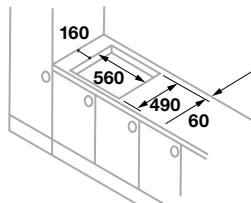

BLANCO Induction Hob 5600W - Hardwired

Cut out size: 560 x 490mm
Dimensions: 590 x 520mm Depth: 53mm + glass 4mm

- 4 induction cooking zones.
- 4 timers plus egg timer.
- Child lock.
- Residual heat indication.
- Overflow detection.

ORDER CODE:
PK467825
£365
INCL. VAT