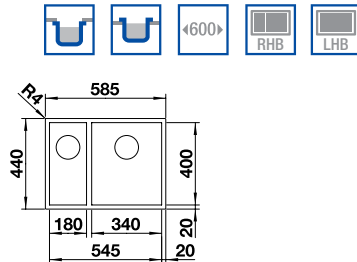

BLANCO Z-STYLE 340/180-IFU 18/10 Stainless Steel bowl and Chrome tap

Upgraded version of QUARTA

0mm corner radii
Bowl Depth: 130/175mm Cabinet Size: 600mm

ORDER CODE:
ALA7686R/ALA7686L

£498
INCL. VAT

Also included in the pack price

TAP BLANCO ARTI PK4552CH WASTE BFK003
Upgrade to your ideal tap, full range pages 68 to 73