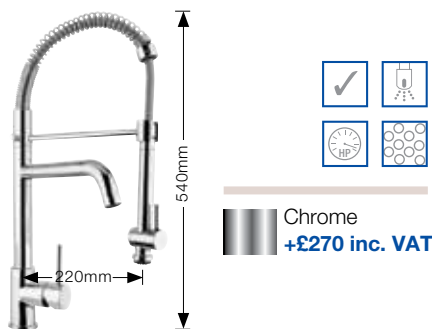

Chrome
+£270 inc. VAT

BLANCO MASTER-S MINI PK3085CH

- Professional-style tap.
- Useful spray rinse feature.
- High pressure supply only, minimum 1.0-1.5 bar.