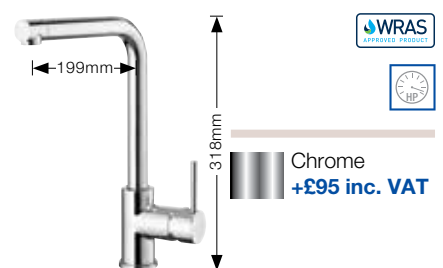

1. **BLANCO AMBASSADOR PK1666CH**
2. Eco 6 litre flow regulated tap.
   - Stylish L shaped spout.
   - High pressure supply only, minimum of 0.5 bar (approx. 5 metre head), preferred 1.0 bar.