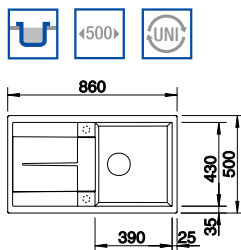

BLANCO METRA 5 S SILGRANIT® PuraDur® sink and Chrome tap

Cut Out Size: 840mm x 480mm x 15mm corner radii
Bowl Depth: 190mm Cabinet Size: 500mm

ORDER CODE:
ALA8235+COL

£532
INCL. VAT
SAVE OVER
£100

Also included in the pack price

TAP BLANCO ARTÌ PK4552CH WASTE BFK003
Upgrade to your ideal tap, full range pages 68 to 73