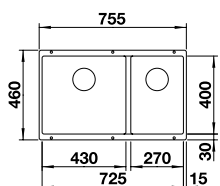

BLANCO SUBLINE 430/270-U Bowls SILGRANIT® PuraDur® bowl and Chrome tap **NEW**

10mm corner radii
Bowl Depth: 200/200mm Cabinet Size: 800mm

Also included in the pack price