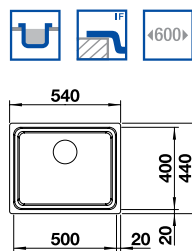

BLANCO ETAGON 500 IF 18/10 Stainless Steel bowl and Chrome tap

Cut Out Size: Template provided
Bowl Depth: 190mm Cabinet Size: 600mm

ORDER CODE:
ALA6562

£628
INCL. VAT
SAVE OVER
£130

Also included in the pack price