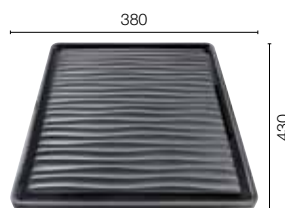

Flexible use ETAGON rails that can be neatly stacked.

Heat resistant ETAGON rails can also be used as trivets.

Sink accessories:

Food board ash
PK230700 £108

Floating grid Stainless Steel
PK234795 £66

Wave drainer black synthetic plastic
PK230734 £28