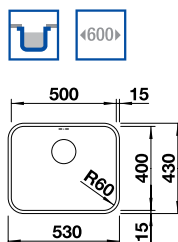

BLANCO SUPRA 500-U Bowl 18/10 Stainless Steel bowl and Chrome tap