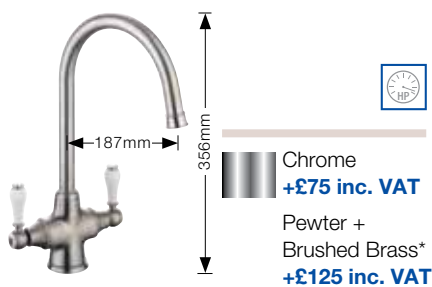

1. **BLANCO VICUS® PK3420+CH/Finish** **NEW**
2. C shaped spout for easy filling in of vases and pots.
   - Twin lever mixer tap.
   - High pressure supply only, minimum of 0.5 bar.

*For finishes see page 73.