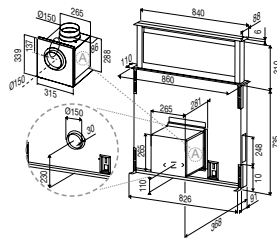

BLANCO Retractable D downdraft Hood Stainless Steel and black Glass

Width: 840mm

ORDER CODE: PK2100
£1248
INCL. VAT

- LED Lighting.
- Aluminium filter.
- 4 speeds.
- Touch control.
- Air movement 705 m³/h.