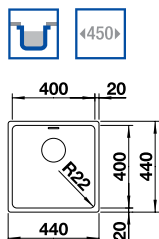

BLANCO ANDANO 400-U Bowl 18/10 Stainless Steel bowl and Chrome tap

22mm corner radii
Bowl Depth: 190mm Cabinet Size: 450mm