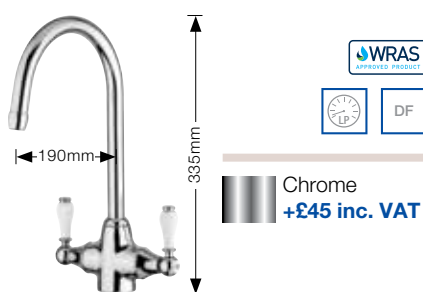

- Chrome **+£45 inc. VAT**

BLANCO BELLA PK3400CH

- Twin ceramic-look levers.
- Suitable for low pressure systems, minimum 0.3 bar.