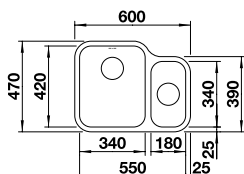

BLANCO YPSILON 550-U Bowls 18/10 Stainless Steel bowl and Chrome tap

Bowl Depth: 175/130mm Cabinet Size: 600mm

ORDER CODE:
UND7506L/UND7506R

£532
INCL. VAT
SAVE OVER
£100

Also included in the pack price

TAP BLANCO ARTI PK4552CH WASTE BFK006
Upgrade to your ideal tap, full range pages 68 to 73