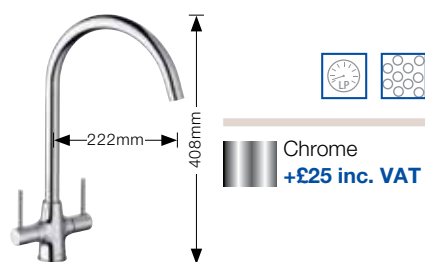

- Chrome **+£25 inc. VAT**

BLANCO LOOP PK5700CH

- High arch long reach spout.
- Suitable for low pressure systems, minimum 0.3 bar.