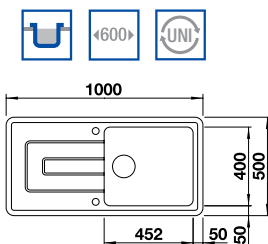

BLANCO TOLON XL 6 S Ceramic sink (Crystal White only) and Chrome tap

Cut Out Size: 970mm x 470mm x 25mm corner radii
Bowl Depth: 190mm Cabinet Size: 600mm

Also included in the pack price

TAP BLANCO ARTI PK4552CH **WASTE** BFK003
Upgrade to your ideal tap, full range pages 68 to 73

ORDER CODE:
ALA8324

£428

INCL. VAT
SAVE OVER
£100