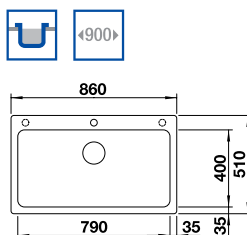

Cut Out Size: 595mm x 490mm x 15mm corner radii
Bowl Depth: 200mm Cabinet Size: 600mm

BLANCO NAYA XL 9 SILGRANIT® PuraDur® sink and Chrome tap

ORDER CODE:
ALA8579+COL

£478
INCL. VAT
SAVE OVER
£180

Also included in the pack price