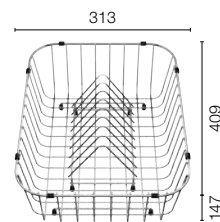

Basket and stack
Stainless Steel
PK507829 £58