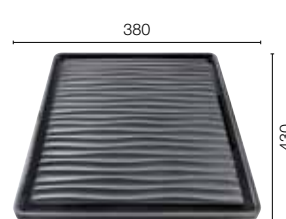

Wave drainer black synthetic plastic
PK230734 £28