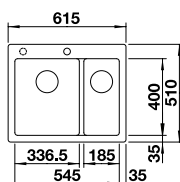

BLANCO PLEON 6 Split SILGRANIT® PuraDur® sink and Chrome tap

Cut Out Size: 595mm x 490mm x 15mm corner radii
Bowl Depth: 220/220mm Cabinet Size: 600mm Left hand bowl only

German warehouse stock.
Allow 10 working days.