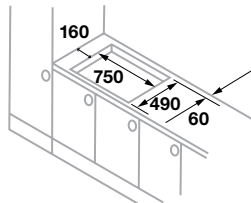

ORDER CODE:
PK467825
£365
INCL. VAT

BLANCO Induction Hob 7100W XL Hob with FLEX-ZONE

Cut out size: 750 x 490mm
Dimensions: 780 x 520mm Depth: 53mm + glass 4mm

- Panoramic design with bevelled edge.
- 4 induction cooking zones.
- XL 3000W Chef hotplate zone.
- 1 XL Flexi Zone.