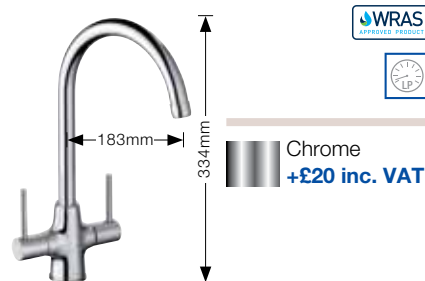

- Chrome **+£20 inc. VAT**

BLANCO MODE PK5600CH

- Suitable for low pressure systems, minimum 0.3 bar.