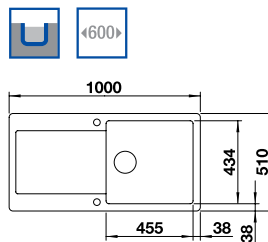

ORDER CODE:
ALA8569+COL
£948
INCL. VAT
SAVE OVER
£250

BLANCO IDENTO XL 6 S Ceramic PuraPlus® sink and Chrome tap

Cut Out Size: 964mm x 474mm x 15mm corner radii
Bowl Depth: 185mm Cabinet Size: 600mm

Also included in the pack price