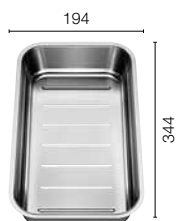

TAP BLANCO GALAXY PK3135CH
UPGRADE PRICE Chrome +£95
See page 70 for more details

TAP BLANCO CANDOR-S PK3130SS
UPGRADE PRICE Stainless Steel +£150
See page 71 for more details

Sink accessories:

Basket and stack Stainless Steel
PK507829 £58