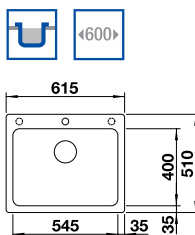

BLANCO NAYA 6 SILGRANIT® PuraDur® sink and Chrome tap

NEW

ORDER CODE:
ALA8631+COL

£428
INCL. VAT
SAVE OVER
£170