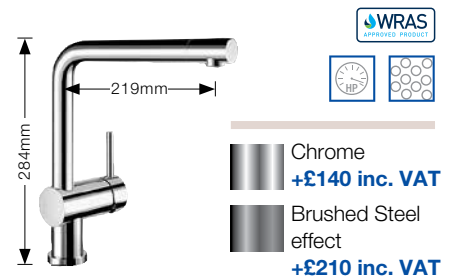

BLANCO LINUS PK2150+CH/BS

- Single lever mixer tap.
- High pressure supply only, minimum 1.0 bar.