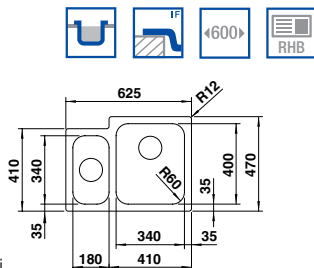

BLANCO SUPRA 340/180-IF 18/10 Stainless Steel bowl and Chrome tap

NEW

ORDER CODE:
ALA7627R
£648
INCL. VAT
SAVE OVER
£200

Cut Out Size: 615mm x 460mm x 15mm corner radii
Bowl Depth: 175mm Cabinet Size: 600mm

Also included in the pack price

TAP BLANCO ARTI PK4552CH WASTE BFK003
Upgrade to your ideal tap, full range pages 68 to 73