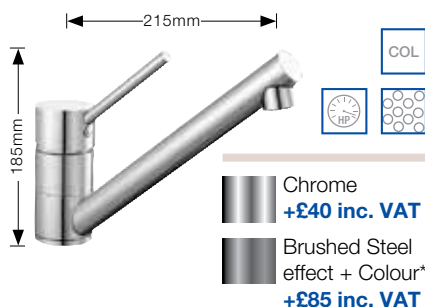

- Chrome **+£40 inc. VAT**
- Brushed Steel effect + Colour* **+£85 inc. VAT**

BLANCO PEAK PK4700+CH/BS/COLOUR

- Single lever mixer tap.
- Available in Chrome, Brushed Steel and SILGRANIT® colours.
- High pressure supply only, minimum 0.5 bar.

*For SILGRANIT® colours see page 73.