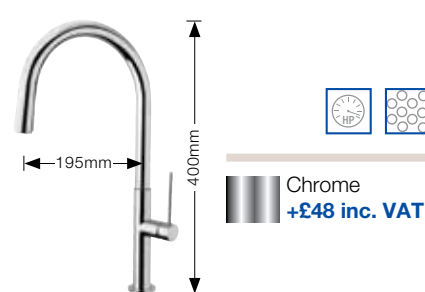

- Chrome **+£48 inc. VAT**

BLANCO TRIM PK1500CH

- Slim style, tall swan neck spout.
- High pressure supply only, minimum 1.0-1.5 bar.