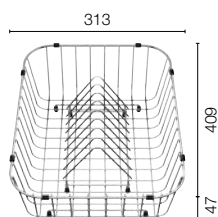

Basket and stack Stainless Steel
PK507829 £58