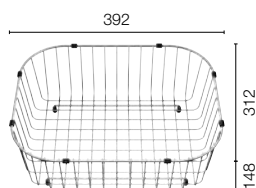

Cut Out Size: 982mm x 482mm x 15mm corner radii
Bowl Depth: 160/137mm Cabinet Size: 600mm

Sink accessories:

Colander Stainless Steel
PK221132 £48

Food board wood
PK218313 £42

Basket Stainless Steel
PK220573 £26