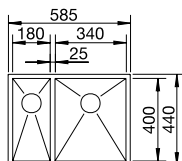

SAVE OVER £200

Bowl Depth: 175mm Cabinet Size: 800mm

BLANCO ZEROX 340/180-U Bowls 18/10 Stainless Steel bowl and Chrome tap

NEW

Also included in the pack price

TAP BLANCO ARTI PK4552CH **WASTE** BFK003
Upgrade to your ideal tap, full range pages 68 to 73