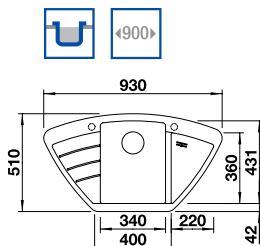

NEW

Cut Out Size: See template
Bowl Depth: 180mm Cabinet Size: 900mm

German warehouse stock.
Allow 10 working days.

Also included in the pack price

TAP BLANCO ARTI PK4552CH WASTE BFK003
Upgrade to your ideal tap, full range pages 68 to 73