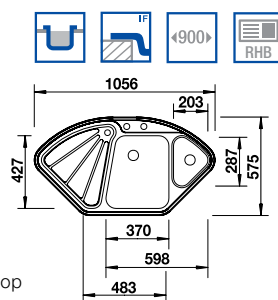

BLANCO DELTA IF 18/10 Stainless Steel sink and Chrome tap

Cut out template supplied. Requires a 650mm worktop
Bowl Depth: 175/120mm Cabinet Size: 900mm

Also included in the pack price

ORDER CODE:
ALA6298

£696
INCL. VAT
SAVE OVER
£240

TAP BLANCO ARTI PK4552CH **WASTE** BFK003
COLANDER 207360
Upgrade to your ideal tap, full range pages 68 to 73
Please Note: Standard taps will not reach the half bowl, upgrading to a pull out spray is highly recommended.

Suggested tap upgrade options:

TAP BLANCO ELLIPSE PK1640CH
UPGRADE PRICE Chrome +£100
See page 70 for more details

TAP BLANCO LINUS-S PK3650+CH/BS
UPGRADE PRICE Chrome +£182
Brushed Steel effect +£282
See page 71 for more details

TAP BLANCO CULINA-S PK4800CH
UPGRADE PRICE Chrome +£395
See page 72 for more details