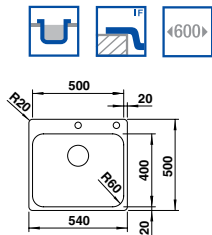

BLANCO SUPRA 500-IF/A 18/10 Stainless Steel bowl and Chrome tap

NEW

ORDER CODE:
ALA6628
£434
INCL. VAT
SAVE OVER
£110

Cut Out Size: 530mm x 490mm x 15mm corner radii
Bowl Depth: 175mm Cabinet Size: 600mm

Also included in the pack price