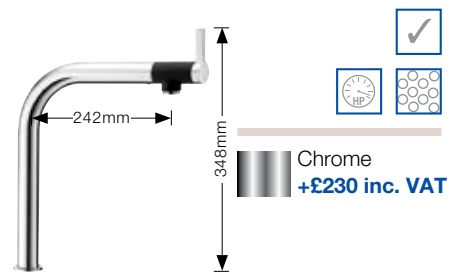

Chrome
+£230 inc. VAT

BLANCO VONDA PK3750CH

- Unique angled 'high over' spout.
- Centralised spout mounted control of hot, cold and mixed water.
- High pressure supply only, minimum 1.0-1.5 bar.