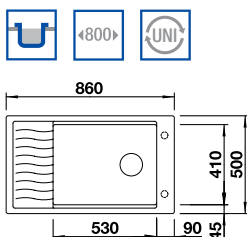

BLANCO ELON XL 8 S SILGRANIT® PuraDur® sink and Chrome tap

Cut Out Size: 840mm x 480mm x 15mm corner radii
Bowl Depth: 190mm Cabinet Size: 800mm

ORDER CODE:
ALA8582+COL
£546
INCL. VAT
SAVE OVER
£190

Also included in the pack price