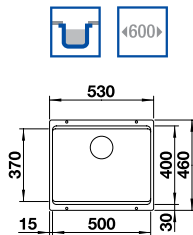

BLANCO ETAGON 500-U 18/10 Stainless Steel bowl and Chrome tap