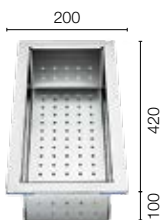

Sink accessories:

Colander
PK219649 £142