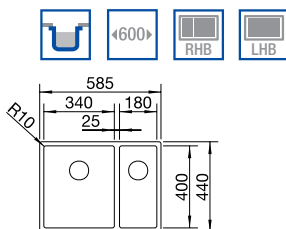

BLANCO CLARON 340/180-U Bowls 18/10 Stainless Steel bowl and Chrome tap