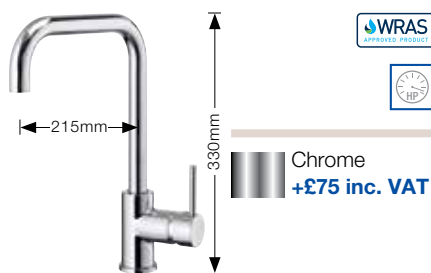

1. **BLANCO HERALD PK1656CH**
2. Eco 6 litre flow regulated tap.
   - Single lever monobloc mixer tap.
   - High pressure supply only, minimum of 0.5 bar (approx. 5 metre head), preferred 1.0 bar.