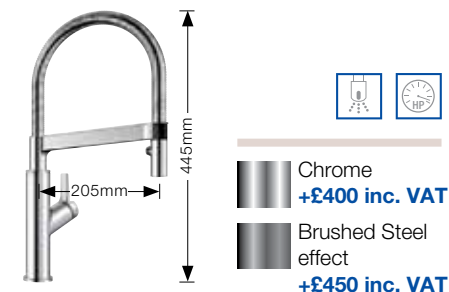

Chrome
+£400 inc. VAT
Brushed Steel effect
+£450 inc. VAT

BLANCO SOLENTA-S PK3140+CH/BS

- Chrome or Stainless finish UltraResist® (BS variant only).
- Spout can be swivelled by 140°.
- Requires a balanced high pressure supply only, minimum of 1.0 bar.