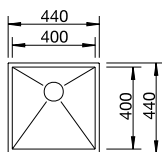

Bowl Depth: 175mm Cabinet Size: 400mm

BLANCO ZEROX 400-U Bowl 18/10 Stainless Steel bowl and Chrome tap

NEW

DURINOX® Finish

Also included in the pack price

TAP BLANCO ARTI PK4552CH **WASTE** BFK003
Upgrade to your ideal tap, full range pages 68 to 73