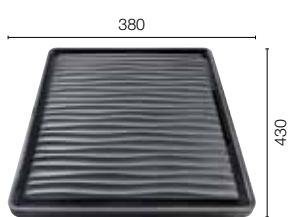

Wave drainer black synthetic plastic
PK230734 £28