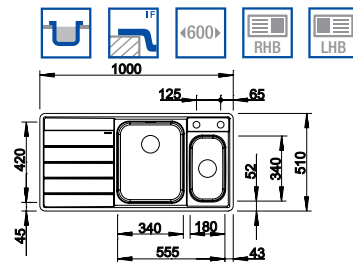

Cut Out Size: 894mm x 489mm x 15mm corner radii
Bowl Depth: 175/60mm Cabinet Size: 500mm

ORDER CODE:
ALA6566
£548
INCL. VAT
SAVE OVER
£160

Also included in the pack price

TAP BLANCO ARTI PK4552CH **WASTE** BFK003
COLANDER 224789 **CHOPPING BOARD** 234047
Upgrade to your ideal tap, full range pages 68 to 73

BLANCO AXIS III 6 S-IF 18/10 Stainless Steel sink and Chrome tap

Cut Out Size: 979mm x 489mm x 15mm corner radii
Bowl Depth: 175/110mm Cabinet Size: 600mm

ORDER CODE:
ALA7565L/ALA7565R
£648
INCL. VAT
SAVE OVER
£100