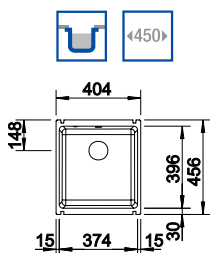

BLANCO SUBLINE 375-U Bowl Ceramic PuraPlus® bowl and Chrome tap

NEW

15mm corner radii
Bowl Depth: 185mm Cabinet Size: 450mm

ORDER CODE:
UND9641+COL

£584

INCL. VAT
SAVE OVER
£220

Also included in the pack price