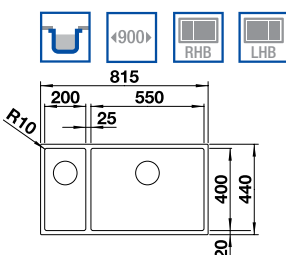

BLANCO CLARON 550/200-U Bowls 18/10 Stainless Steel bowl and Chrome tap