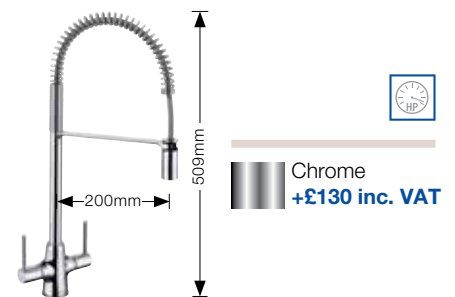

*For finishes see page 73.

BLANCO PLATO PK1260CH

- Single lever monobloc mixer tap.

BLANCO CARENA PK3100CH

- Single side lever monobloc mixer tap.
- High long reach swan neck spout.
- High pressure supply only, minimum 1.0 bar.