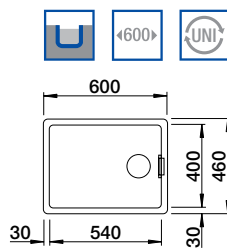

Bowl: BLANCO BELFAST Ceramic
 Upgrade tap: BLANCO VICUS® SINGLE LEVER SPRAY Chrome upgrade tap as seen on page 70

BLANCO BELFAST Ceramic sink (Crystal White only) and Chrome tap

Bowl Depth: 222mm Cabinet Size: 600mm