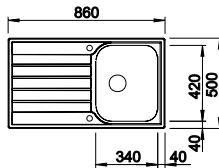

BLANCO LIVIT 45 S 18/10 Stainless Steel sink and Chrome tap

NEW

ORDER CODE:
ALA6268

£248

INCL. VAT
**SAVE OVER
£160**

Cut Out Size: 842mm x 482mm x 15mm corner radii
Bowl Depth: 155mm Cabinet Size: 450mm

Also included in the pack price