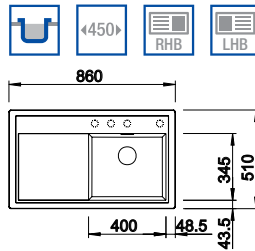

BLANCO ZENAR 45 S SILGRANIT® PuraDur® sink and Chrome tap

Cut Out Size: 840mm x 490mm x 15mm corner radii
Bowl Depth: 190mm Cabinet Size: 450mm

Also included in the pack price

TAP BLANCO ARTI PK4552CH WASTE BFK003
Upgrade to your ideal tap, full range pages 68 to 73