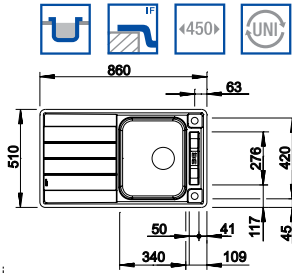

BLANCO AXIS III 45 S-IF 18/10 Stainless Steel sink and Chrome tap

Cut Out Size: 839mm x 489mm x 15mm corner radii
Bowl Depth: 175/40mm Cabinet Size: 450mm

ORDER CODE:
ALA6567
£498
INCL. VAT
SAVE OVER
£170