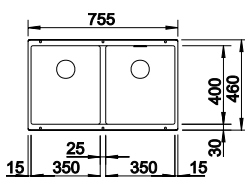

BLANCO SUBLINE 350/350-U Bowls SILGRANIT® PuraDur® bowl and Chrome tap

10mm corner radii
Bowl Depth: 200/200mm Cabinet Size: 800mm

Also included in the pack price