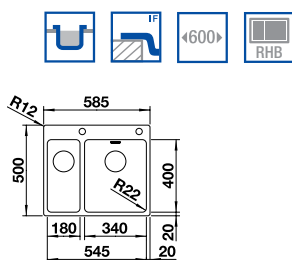

BLANCO ANDANO 340/180-IF/A 18/10 Stainless Steel sink and Chrome tap

Cut Out Size: 575mm x 490mm x 15mm corner radii
Bowl Depth: 190/130mm Cabinet Size: 600mm

ORDER CODE:
ALA7318R

£898
INCL. VAT
SAVE OVER
£250

Also included in the pack price

TAP BLANCO ARTI PK4552CH WASTE BFK003
Upgrade to your ideal tap, full range pages 68 to 73