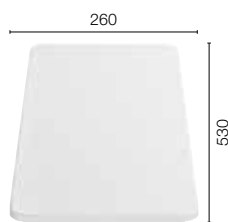

Food board white
PK217611 £76