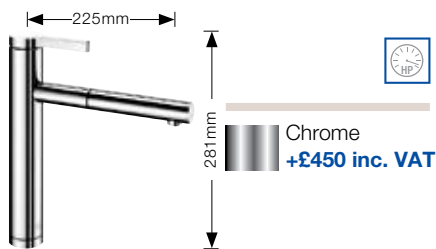

Chrome
+£450 inc. VAT

BLANCO LINEE-S PK2200+CH

- Top lever action monobloc mixer tap with pull-out hand spray rinse
- High pressure supply only, minimum 1.0 bar.