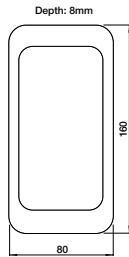

- 12v 3w High Output LED.
- 160mm long, 80mm wide, 8mm deep.
- Surface mounted with concealed fixings.
- 12v power supply included.

2 x LIGHT WARM WHITE
ORDER CODE: PK454980
2 x LIGHT NEUTRAL WHITE
ORDER CODE: PK454976
2 x LIGHT COOL WHITE
ORDER CODE: PK454978
+£88 inc. VAT

3 x LIGHT WARM WHITE
ORDER CODE: PK454981
3 x LIGHT NEUTRAL WHITE
ORDER CODE: PK454977
3 x LIGHT COOL WHITE
ORDER CODE: PK454979
+£128 inc. VAT