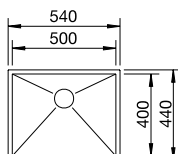

SAVE OVER £150

Bowl Depth: 175mm Cabinet Size: 450mm

BLANCO ZEROX 500-U Bowl 18/10 Stainless Steel bowl and Chrome tap

NEW

DURINOX® Finish

Also included in the pack price

TAP BLANCO ARTI PK4552CH **WASTE** BFK003
Upgrade to your ideal tap, full range pages 68 to 73