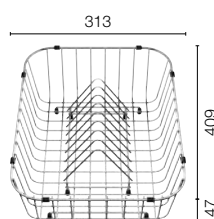

Crockery basket and stack
PK507829 £58