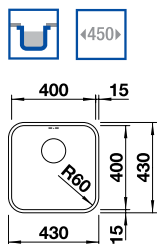

BLANCO SUPRA 400-U Bowl 18/10 Stainless Steel bowl and Chrome tap