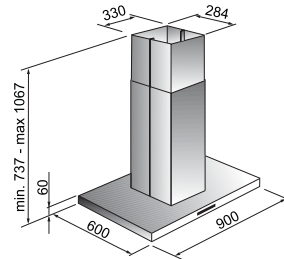

BLANCO Island Hood Stainless Steel

Width: 900mm

ORDER CODE: PK1255
£530
INCL. VAT

- 4 x 1.5W LED lights.
- 3 speeds + booster.
- Soft touch control.
- Timer.
- Air movement 750 m³/h.