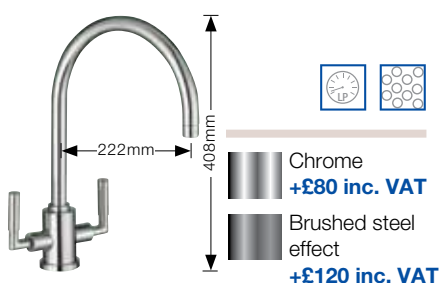

1. **BLANCO EYE PK5300+CH/BS**
2. High arch long reach spout.
   - Suitable for low pressure systems, minimum 0.3 bar.