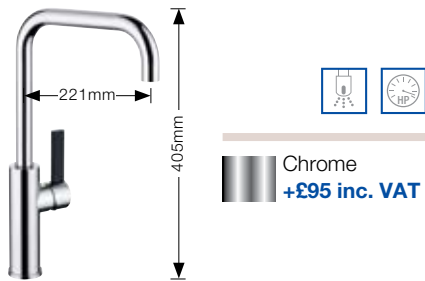

BLANCO Taps upgrades

All sinks sold in this brochure come with the high quality ARTI tap included in the pack price however you can make your kitchen more individual by upgrading to one of our extensive individual range of taps.