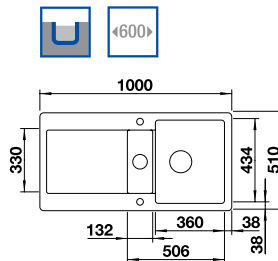

BLANCO IDENTO 6 S Ceramic PuraPlus® sink and Chrome tap

Cut Out Size: 964mm x 474mm x 15mm corner radii
Bowl Depth: 185/85mm Cabinet Size: 600mm

Also included in the pack price

TAP BLANCO ARTI PK4552CH WASTE BFK003
Upgrade to your ideal tap, full range pages 68 to 73

ORDER CODE:
ALA8569+COL
£948
INCL. VAT
SAVE OVER
£250