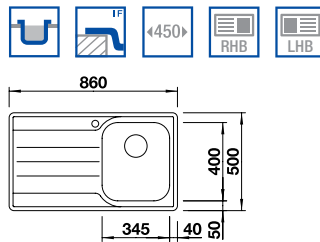

BLANCO MEDIAN 45 S-IF 18/10 Stainless Steel sink and Chrome tap

NEW

Cut Out Size: 836mm x 476mm x 15mm corner radii
Bowl Depth: 190mm Cabinet Size: 450mm

ORDER CODE:
ALA7584L/ALA7584R

£338
INCL. VAT
SAVE OVER
£100

Also included in the pack price

TAP BLANCO ARTI PK4552CH **WASTE** BFK003
Upgrade to your ideal tap, full range pages 68 to 73