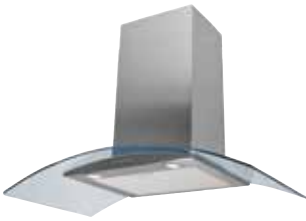

Widths: 600, 700, 900mm

- Curved glass hood.
- 2 x 20W halogen lights.
- 3 speeds.
- Push buttons.
- Air movement 400 m/h.

600mm
ORDER CODE:
PK1150C60

£198
INCL. VAT

700mm
ORDER CODE: PK1150C70
£208 inc. VAT