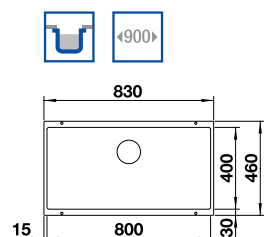

BLANCO SUBLINE 800-U Bowl SILGRANIT® PuraDur® bowl and Chrome tap **NEW**

10mm corner radii
Bowl Depth: 220mm Cabinet Size: 900mm

ORDER CODE:
UND9638+COL
£698
INCL. VAT
SAVE OVER
£130

Also included in the pack price

TAP BLANCO ARTI PK4552CH WASTE BFK003
Upgrade to your ideal tap, full range pages 68 to 73