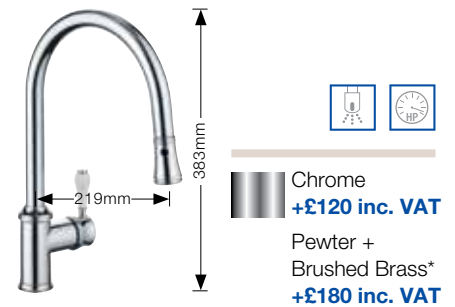

BLANCO VICUS® SINGLE LEVER SPRAY PK3143+CH/FINISH NEW

- Single lever mixer tap with pull-out spray hose for an extended work area.
- High pressure supply only, minimum of 0.5 bar.

*For finishes see page 73.