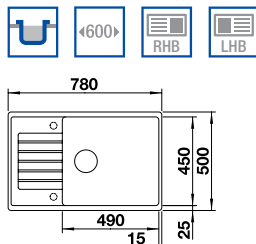

NEW

Cut Out Size: 760mm x 480mm x 15mm corner radii
Bowl Depth: 190mm Cabinet Size: 600mm

Also included in the pack price

TAP BLANCO ARTI PK4552CH WASTE BFK003
Upgrade to your ideal tap, full range pages 68 to 73