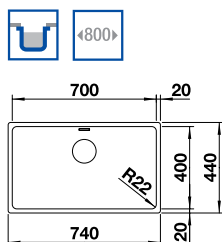

BLANCO ANDANO 700-U Bowl 18/10 Stainless Steel bowl and Chrome tap