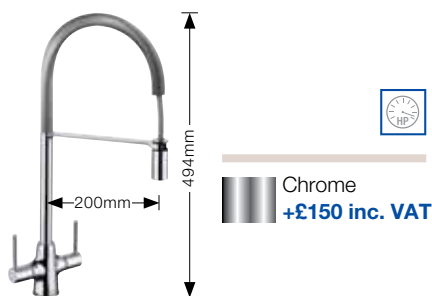

BLANCO EMIR PK1645CH

- Single side lever monobloc mixer tap.
- High pressure supply only, minimum 1.0 bar.

BLANCO LINUS PK2150+CH/BS

- Single lever mixer tap.
- High pressure supply only, minimum 1.0 bar.