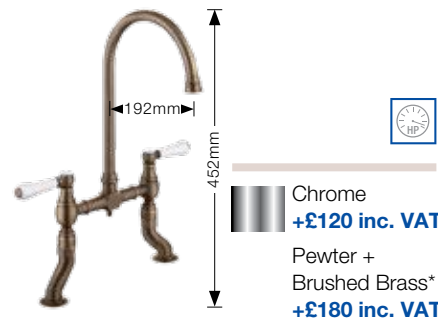

BLANCO VICUS® BRIDGE PK3138+CH/FINISH NEW

- C shaped spout for easy filling in of vases and pots.
- High pressure supply only, minimum of 0.5 bar.

*For finishes see page 73.