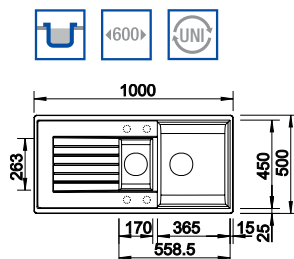

BLANCO ZIA 6 S SILGRANIT® PuraDur® sink and Chrome tap

Cut Out Size: 980mm x 480mm x 15mm corner radii
Bowl Depth: 190/140mm Cabinet Size: 600mm

Also included in the pack price

TAP BLANCO ARTI PK4552CH WASTE BFK003
Upgrade to your ideal tap, full range pages 68 to 73

ORDER CODE:
ALA8321+COL
£544
INCL. VAT
SAVE OVER
£100