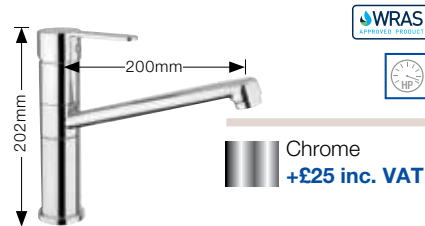

- Chrome **+£25 inc. VAT**

BLANCO FLEET PK1630CH

- Single lever mixer tap.
- High pressure supply only, minimum 0.5 bar.