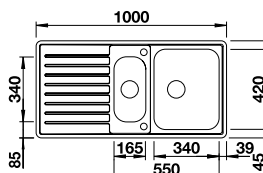

Cut Out Size: 894mm x 489mm x 15mm corner radii
Bowl Depth: 170mm Cabinet Size: 500mm

Also included in the pack price

TAP BLANCO ARTI PK4552CH **WASTE** BFK003
COLANDER 225251
Upgrade to your ideal tap, full range pages 68 to 73

ORDER CODE:
ALA6585

£472

INCL. VAT
SAVE OVER
£100

BLANCO CLASSIC Pro 6 S-IF 18/10 Stainless Steel sink and Chrome tap

Cut Out Size: 979mm x 489mm x 15mm corner radii
Bowl Depth: 170/130mm Cabinet Size: 600mm