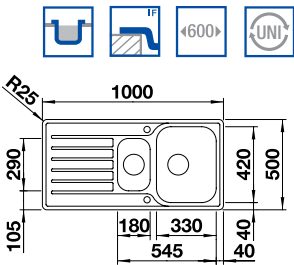

BLANCO LANTOS 6 S-IF 18/10 Stainless Steel sink and Chrome tap

Cut Out Size: 976mm x 476mm x 15mm corner radii
Bowl Depth: 160/130mm Cabinet Size: 600mm

ORDER CODE:
ALA6330
£458
INCL. VAT
SAVE OVER
£30

Also included in the pack price

TAP BLANCO ARTI PK4552CH WASTE BFK003
Upgrade to your ideal tap, full range pages 68 to 73