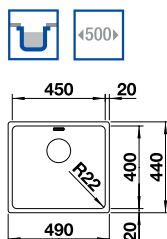

BLANCO ANDANO 450-U Bowl 18/10 Stainless Steel bowl and Chrome tap

22mm corner radii
Bowl Depth: 190mm Cabinet Size: 500mm