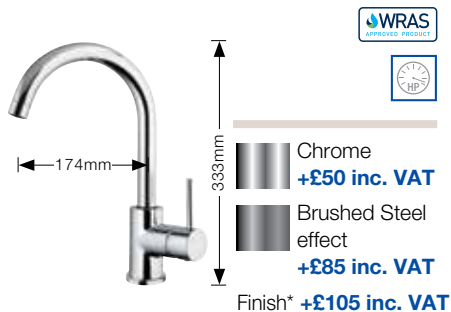

1. **BLANCO ENVOY**
   PK1626+CH/BS/Finish **NEW**
2. Eco 6 Litre/min flow regulated tap.
   - Single lever monobloc mixer tap.
   - High pressure supply only, minimum 0.5 bar.

*For finishes see page 73.