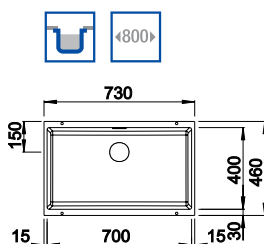

BLANCO SUBLINE 700-U Bowl SILGRANIT® PuraDur® bowl and Chrome tap

10mm corner radii
Bowl Depth: 190mm Cabinet Size: 800mm

ORDER CODE:
UND8538+COL
£638
INCL. VAT
SAVE OVER
£180

Also included in the pack price

TAP BLANCO ARTI PK4552CH WASTE BFK003
Upgrade to your ideal tap, full range pages 68 to 73