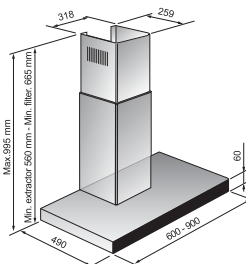

- 2 x 1.5w LED lights.
- 3 speeds + booster.
- Touch control.
- Timer.
- Air movement 750 m/h.

600mm
ORDER CODE:
PK1225C60

£330
INCL. VAT

900mm
ORDER CODE: PK1225C90
£350 inc. VAT