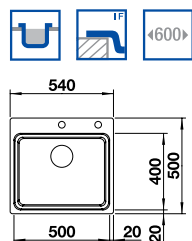

BLANCO ETAGON 500 IF/A 18/10 Stainless Steel bowl and Chrome tap