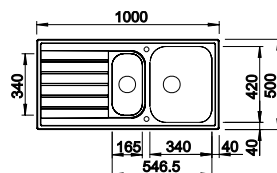

BLANCO LIVIT 45 S 18/10 Stainless Steel sink and Chrome tap

NEW

ORDER CODE:
ALA6268

£248

INCL. VAT
**SAVE OVER
£160**

Cut Out Size: 842mm x 482mm x 15mm corner radii
Bowl Depth: 155mm Cabinet Size: 450mm

Also included in the pack price

Cut Out Size: 982mm x 482mm x 15mm corner radii
Bowl Depth: 155/130mm Cabinet Size: 600mm

Also included in the pack price

TAP BLANCO ARTI PK4552CH WASTE BFK003
Upgrade to your ideal tap, full range pages 68 to 73