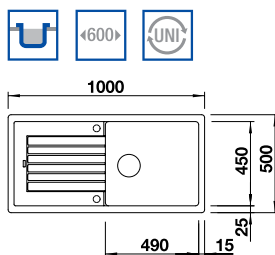

BLANCO ZIA XL 6 S SILGRANIT® PuraDur® sink and Chrome tap

Cut Out Size: 980mm x 480mm x 15mm corner radii
Bowl Depth: 190mm Cabinet Size: 600mm

Also included in the pack price

TAP BLANCO ARTI PK4552CH WASTE BFK003
Upgrade to your ideal tap, full range pages 68 to 73

ORDER CODE:
ALA8320+COL
£476
INCL. VAT
SAVE OVER
£150