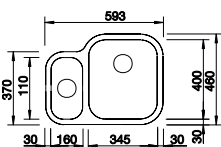

BLANCO SUPREME 533-U Bowls 18/10 Stainless Steel bowl and Chrome tap

Bowl Depth: 170/130mm Cabinet Size: 600mm