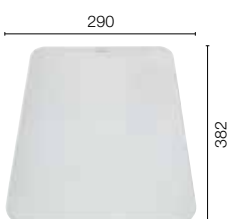

Sink accessories:

Cutting board glass
PK225469 £22