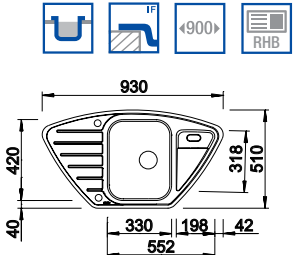

BLANCO LANTOS 9E-IF 18/10 Stainless Steel sink and Chrome tap

NEW

Cut out template supplied. Corner Cabinet Size: 900 x 900mm
Bowl Depth: 160/30mm Cabinet Size for Straight Run: 600mm

ORDER CODE:
ALA7630R
£596
INCL. VAT

Also included in the pack price

TAP BLANCO ARTI PK4552CH WASTE BFK003
Upgrade to your ideal tap, full range pages 68 to 73

Suggested tap upgrade options:

TAP BLANCO MAX PK5400+CH/BS
UPGRADE PRICE Chrome +£25
Brushed Steel effect +£50
See page 68 for more details

TAP BLANCO GALAXY-S PK1360CH
UPGRADE PRICE Chrome +£190
See page 72 for more details