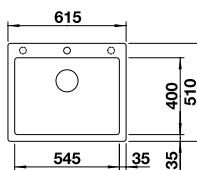

BLANCO PLEON 6 SILGRANIT® PuraDur® sink and Chrome tap

Cut Out Size: 595mm x 490mm x 15mm corner radii
Bowl Depth: 220mm Cabinet Size: 600mm

German warehouse stock.
Allow 10 working days.

ORDER CODE:
ALA8576+COL
£598
INCL. VAT
SAVE OVER
£190

Also included in the pack price