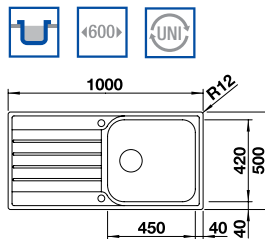

Cut Out Size: 982mm x 482mm x 15mm corner radii
Bowl Depth: 155/130mm Cabinet Size: 600mm

Also included in the pack price

TAP BLANCO ARTI PK4552CH WASTE BFK003
Upgrade to your ideal tap, full range pages 68 to 73

Cut Out Size: 982mm x 482mm x 15mm corner radii
Bowl Depth: 155mm Cabinet Size: 500mm

BLANCO LIVIT XL 6 S 18/10 Stainless Steel sink and Chrome tap

NEW

ORDER CODE:
ALA6621

£298
INCL. VAT
SAVE OVER
£120

Also included in the pack price