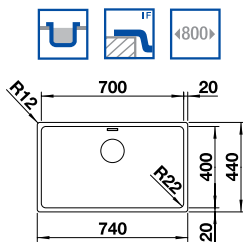

Cut Out Size: 530mm x 490mm x 15mm corner radii
Bowl Depth: 190mm Cabinet Size: 600mm

ORDER CODE:
ALA6311
£534
INCL. VAT
SAVE OVER
£250

Also included in the pack price

TAP BLANCO ARTI PK4552CH WASTE BFK003
Upgrade to your ideal tap, full range pages 68 to 73

BLANCO ANDANO 700-IF 18/10 Stainless Steel sink and Chrome tap

Cut Out Size: 730mm x 430mm x 15mm corner radii
Bowl Depth: 190mm Cabinet Size: 800mm

ORDER CODE:
ALA6317

£594
INCL. VAT
SAVE OVER
£150

Also included in the pack price