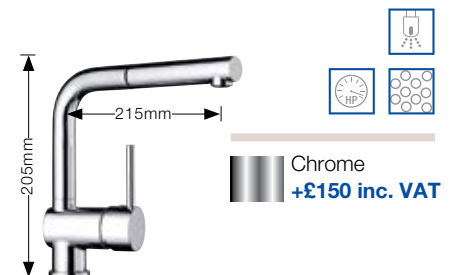

BLANCO MIXA-S PK2750CH

- Pull-out handset.
- High pressure supply only, minimum 1.0 bar.