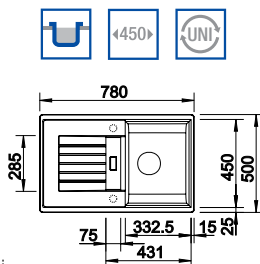

Sink: BLANCO ZIA 45 S Alumetallic SILGRANIT® PuraDur®
 Upgrade tap: BLANCO ZENOS Alumetallic upgrade tap as seen on page 72

BLANCO ZIA 45 S SILGRANIT® PuraDur® sink and Chrome tap

Cut Out Size: 760mm x 480mm x 15mm corner radii
Bowl Depth: 190mm Cabinet Size: 450mm