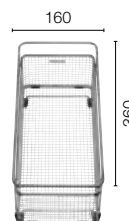

Multifunctional wire basket
PK223297 £76