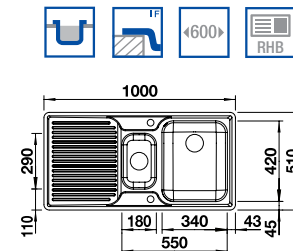

BLANCO CLASSIC 6 S-IF 18/10 Stainless Steel sink and Chrome tap

Cut Out Size: 976mm x 486mm x 15mm corner radii
Bowl Depth: 175/130mm Cabinet Size: 600mm

Also included in the pack price