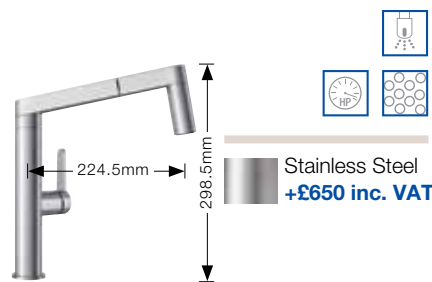

Stainless Steel
+£650 inc. VAT

BLANCO PANERA-S PK3124SS

- Design mixer tap with innovative pull out spray control.
- Change from clear jet to spray jet with one button.
- High pressure supply only, minimum 0.5 bar.