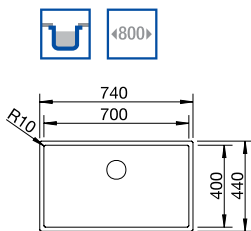

BLANCO CLARON 700-U Bowl 18/10 Stainless Steel bowl and Chrome tap **NEW**