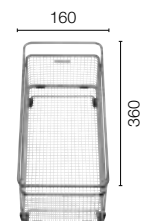

Multifunctional wire basket
PK223297 £76