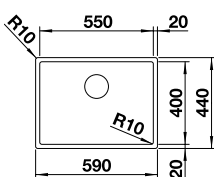

Upgraded version of QUARTA TEN

10mm corner radii
Bowl Depth: 190mm Cabinet Size: 600mm

Also included in the pack price

TAP BLANCO ARTI PK4552CH WASTE BFK003
Upgrade to your ideal tap, full range pages 68 to 73