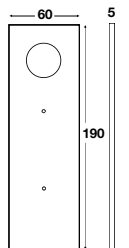

- 12v DC 3w high output chip on board.
- 190mm long, 60mm wide, 5mm deep.
- Surface mount only.
- 12v Power supply included.
- 3.0m lead to power.

2 x LIGHT WARM WHITE
ORDER CODE: PK453526
2 x LIGHT NEUTRAL WHITE
ORDER CODE: PK468031
2 x LIGHT COOL WHITE
ORDER CODE: PK453524
+£90 inc. VAT

3 x LIGHT WARM WHITE
ORDER CODE: PK453527
3 x LIGHT NEUTRAL WHITE
ORDER CODE: PK468032
3 x LIGHT COOL WHITE
ORDER CODE: PK453525
+£130 inc. VAT