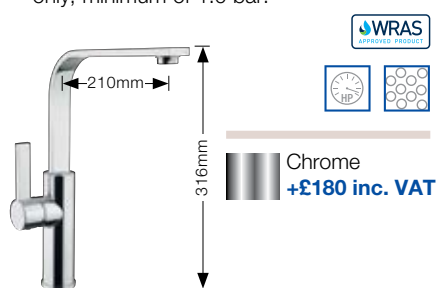

BLANCO MIXA-S PK2750CH

- Pull-out handset.
- High pressure supply only, minimum 1.0 bar.

BLANCO LANORA-S PK3132SS **NEW**

- High-quality design in solid Stainless Steel, brushed finish.
- Spout can be swivelled by 190°.
- Requires a balanced high pressure supply only, minimum of 1.0 bar.