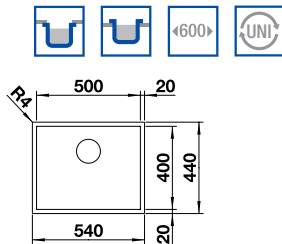

BLANCO Z-STYLE 500-IFU 18/10 Stainless Steel bowl and Chrome tap

Upgraded version of QUARTA

0mm corner radii
Bowl Depth: 175mm Cabinet Size: 600mm

ORDER CODE:
ALA6685

£368
INCL. VAT

Also included in the pack price