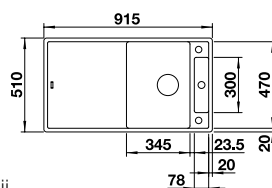

BLANCO AXIA III 5 S SILGRANIT® PuraDur® sink and Chrome tap

NEW

Cut Out Size: 895mm x 490mm x 15mm corner radii
Bowl Depth: 185/82mm Cabinet Size: 500mm

Also included in the pack price