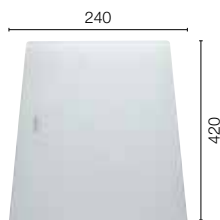

Cutting board glass
PK225333 £218