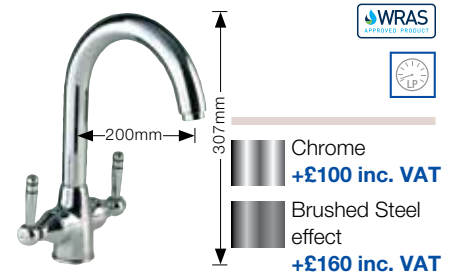

BLANCO STRAND PK6075+CH/BS

- Suitable for low pressure systems, minimum 0.3 bar.