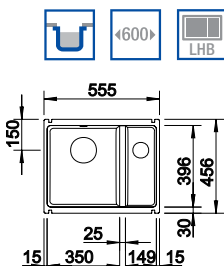

BLANCO SUBLINE 350/150-U Bowls Ceramic PuraPlus® bowl and Chrome tap

15mm corner radii
Bowl Depth: 200/100mm Cabinet Size: 600mm

ORDER CODE:
UND8530+COL

£688

INCL. VAT
SAVE OVER
£240

Also included in the pack price

TAP BLANCO ARTI PK4552CH WASTE BFK003
Upgrade to your ideal tap, full range pages 68 to 73