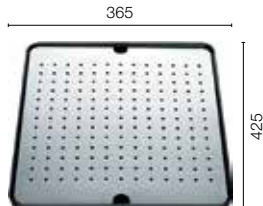

Draining tray with
Stainless Steel bowl
PK513485 £78