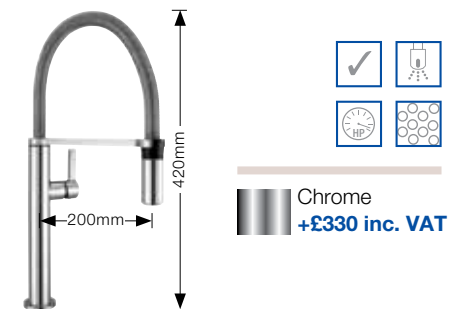

Chrome
+£330 inc. VAT

BLANCO CULINA-S MINI PK4600CH

- Removable handset with parking arm.
- High pressure supply only, minimum 1.8 bar.