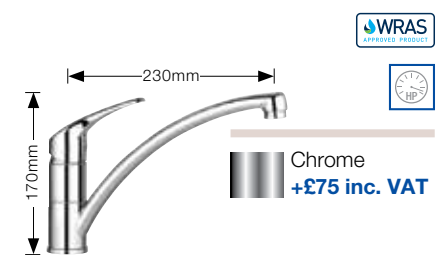

1. **BLANCO BRAVON PK4200CH**
2. Single lever mixer tap.
   - Top lever control.
   - High pressure supply only, minimum 1.0 bar.