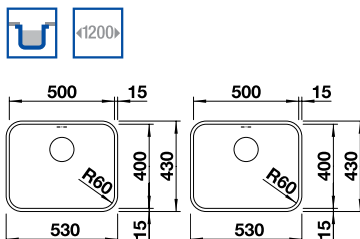

BLANCO SUPRA 500-U Twin Bowls 18/10 Stainless Steel bowl and Chrome tap **NEW**

60mm corner radii
Bowl Depth: 175mm Cabinet Size: 1200mm

Also included in the pack price

TAP BLANCO ARTI PK4552CH **WASTE** BFK006
Upgrade to your ideal tap, full range pages 68 to 73