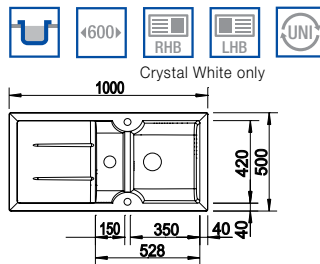

BLANCO IDESSA 6 S Ceramic sink and Chrome tap

Cut Out Size: 977mm x 478mm x 15mm corner radii
Bowl Depth: 185/100mm Cabinet Size: 600mm

German warehouse stock. Allow 10 working days.

Also included in the pack price

TAP BLANCO ARTI PK4552CH WASTE BFK003
Upgrade to your ideal tap, full range pages 68 to 73

ORDER CODE:
ALA9290CWL or CWR/
ALA8290+COL

£748

INCL. VAT
**SAVE OVER
£270**