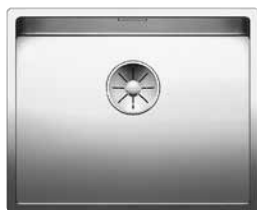

BLANCO CLARON

18/10 Stainless Steel

TAP INCLUDE IN PRICE
BLANCO ARTI PK4552CH

Bowl: BLANCO CLARON 500-U 18/10 Stainless Steel

BLANCO CLARON 500-U Bowl 18/10 Stainless Steel bowl and Chrome tap

10mm corner radii
Bowl Depth: 190mm Cabinet Size: 600mm