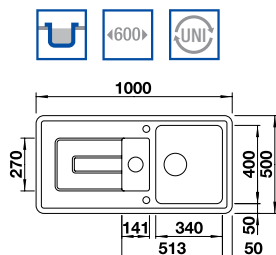

Cut Out Size: 970mm x 470mm x 25mm corner radii
Bowl Depth: 190/90mm Cabinet Size: 600mm

Also included in the pack price

TAP BLANCO ARTI PK4552CH **WASTE** BFK003
Upgrade to your ideal tap, full range pages 68 to 73