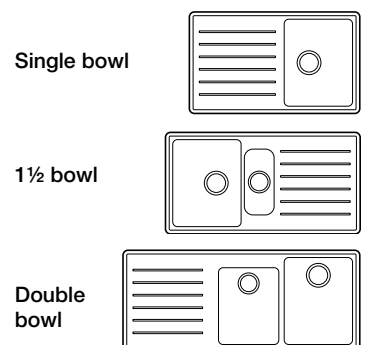

Ceramic sink and Chrome tap

FROM ONLY
£354
See page
66

BLANCO SUBLINE

Ceramic PuraPlus® bowl and Chrome tap

FROM ONLY
£584
See page
67

Installation formats

It is essential to measure correctly the cabinet width where your sink will be installed. The bowl, or bowls in the case of a multi-bowl sink, will need to fit into this space. Each sink in this brochure will show a cabinet size, and your cabinet width needs to be equal to or greater than the stated measurement.

Bowl and drainer configuration

The type and position of your bowl depends on how you intend to use your sink. If you like room to clean large items, a larger single bowl may be best for you, or for a multi-functional purpose, you may prefer the versatility of two separate working bowls.

For sinks it is important to decide on which side you require the large bowl. BLANCO refers to the large bowl when stating if it is a Right Hand Bowl (RH) or Left Hand Bowl (LH).

Other sinks are reversible which indicates the bowl/bowls can be positioned on either side. Please check which format suits your kitchen best before ordering.