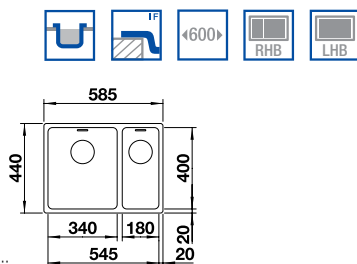

BLANCO ANDANO 340/180-IF 18/10 Stainless Steel sink and Chrome tap

Cut Out Size: 575mm x 430mm x 15mm corner radii
Bowl Depth: 190/130mm Cabinet Size: 600mm

ORDER CODE:
ALA7302L/ALA7302R

£698
INCL. VAT
SAVE OVER
£200

Also included in the pack price

TAP BLANCO ARTI PK4552CH WASTE BFK003
Upgrade to your ideal tap, full range pages 68 to 73