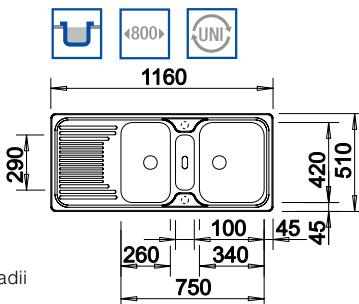

BLANCO CLASSIC 8 S SILGRANIT® sink and Chrome tap

Cut Out Size: 1136mm x 486mm x 15mm corner radii
Bowl Depth: 190/190mm Cabinet Size: 800mm

ORDER CODE:
ALA8591+COL
£496
INCL. VAT
SAVE OVER
£190

Also included in the pack price

TAP BLANCO ARTI PK4552CH WASTE BFK003
Upgrade to your ideal tap, full range pages 68 to 73