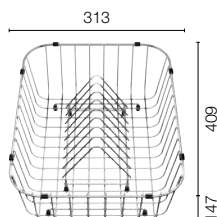

Basket and stack Stainless Steel
PK507829 £58