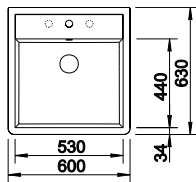

BLANCO PANOR

Ceramic

INSET

CERAMIC

BLANCO PANOR 60 Ceramic sink (Crystal White only) and Chrome tap

ORDER CODE:
ALA8291CW
£458
INCL. VAT
SAVE OVER
£130

Also included in the pack price

Suggested tap upgrade options:

Sink accessories: