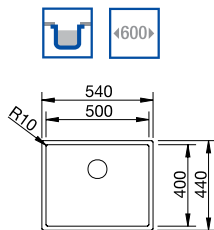

BLANCO CLARON 500-U Bowl 18/10 Stainless Steel bowl and Chrome tap