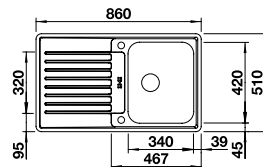

18/10 Stainless Steel

BLANCO CLASSIC Pro 6 S-IF

INSET

STAINLESS STEEL

BLANCO CLASSIC Pro 45 S-IF 18/10 Stainless Steel sink and Chrome tap

Cut Out Size: 839mm x 489mm x 15mm corner radii
Bowl Depth: 170mm Cabinet Size: 450mm