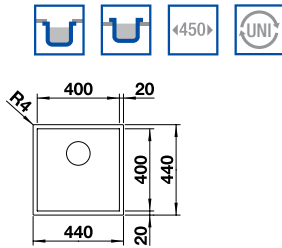

BLANCO Z-STYLE 400-IFU 18/10 Stainless Steel bowl and Chrome tap

0mm corner radii
Bowl Depth: 175mm Cabinet Size: 450mm

ORDER CODE:
ALA6684

£318
INCL. VAT

Also included in the pack price

TAP BLANCO ARTI PK4552CH WASTE BFK003
Upgrade to your ideal tap, full range pages 68 to 73