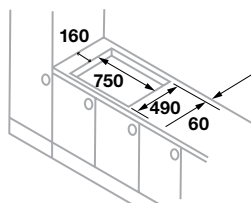

BLANCO Induction Hob 11100W

Cut out size: 750 x 490mm
Dimensions: 780 x 520mm Depth: 48mm + glass 4mm

- Panoramic design with bevelled edges.
- 6 induction cooking zones.
- 11,100W Total power.
- Sliders control.

ORDER CODE:
PK467831
£1495
INCL. VAT