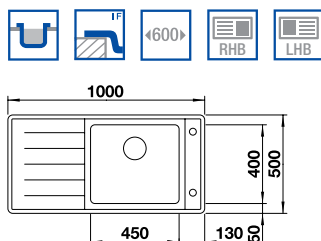

BLANCO ANDANO XL 6 S-IF 18/10 Stainless Steel sink and Chrome tap

Cut Out Size: 976mm x 476mm x 15mm corner radii
Bowl Depth: 210mm Cabinet Size: 600mm

ORDER CODE:
ALA7341L/ALA7341R

£748
INCL. VAT

Also included in the pack price