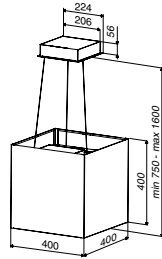

BLANCO Cube Pendant Hood Black or white painted finish

Width: 400mm

ORDER CODE: PK2500BK / WH
£580
INCL. VAT

- 2 x 2.5W LED lighting.
- Recirculating.
- 4 speeds.
- Soft touch controls.
- Air movement 475 m³/h.