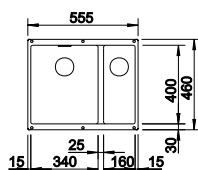

BLANCO SUBLINE 340/160-U Bowls SILGRANIT® PuraDur® bowl and Chrome tap

10mm corner radii
Bowl Depth: 190/130mm Cabinet Size: 600mm

Also included in the pack price