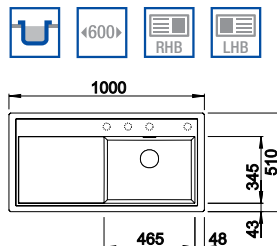

BLANCO ZENAR XL 6 S SILGRANIT® PuraDur® sink and Chrome tap

Cut Out Size: 980mm x 490mm x 15mm corner radii
Bowl Depth: 190mm Cabinet Size: 600mm

Also included in the pack price

TAP BLANCO ARTI PK4552CH WASTE BFK003
Upgrade to your ideal tap, full range pages 68 to 73

ORDER CODE:
ALA9306L+COL/
ALA9306R+COL

£588

INCL. VAT
**SAVE OVER
£160**