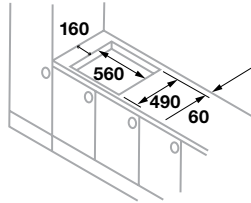

BLANCO Hobs

BLANCO Induction Hob 3000W - Plug in version

Cut out size: 560 x 490mm
Dimensions: 590 x 520mm Depth: 53mm + glass 4mm

- 13A compatible.
- 4 induction cooking zones.
- 2 XL cooking zones.
- Child lock.
- Residual heat indication.

ORDER CODE:
PK467822
£365
INCL. VAT

**NEW 13 amp version
of the BH467825.
Electronically limited
to 3000 watts.**