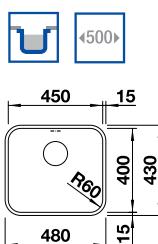

BLANCO SUPRA 450-U Bowl 18/10 Stainless Steel bowl and Chrome tap