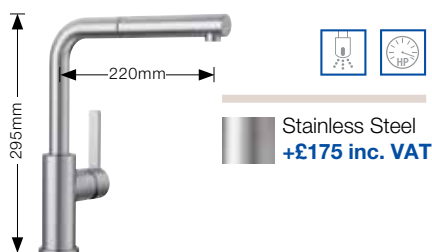

BLANCO MIXA-S PK2750CH

- Pull-out handset.
- High pressure supply only, minimum 1.0 bar.

BLANCO LANORA-S PK3132SS **NEW**

- High-quality design in solid Stainless Steel, brushed finish.
- Spout can be swivelled by 190°.
- Requires a balanced high pressure supply only, minimum of 1.0 bar.