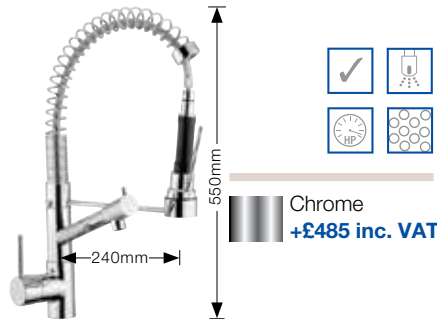

Chrome
+£485 inc. VAT

BLANCO MASTER-S BABY PK3075CH

- Professional style single lever tap with spray rinse.
- High pressure supply only, minimum 0.8 bar.