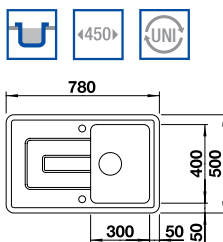

BLANCO TOLON 45 S Ceramic sink (Crystal White only) and Chrome tap

Cut Out Size: 750mm x 470mm x 25mm corner radii
Bowl Depth: 195mm Cabinet Size: 450mm

Also included in the pack price