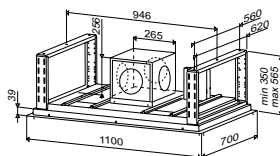

BLANCO Flush Mounted Ceiling Hood Stainless Steel frame and Glass panels

Width: 1100mm

ORDER CODE: PK2200
£1234
INCL. VAT

- 6 x 3W LED lighting.
- Remote control included.
- Aluminium filter.
- 3 speeds.
- Air movement 765 m³/h.