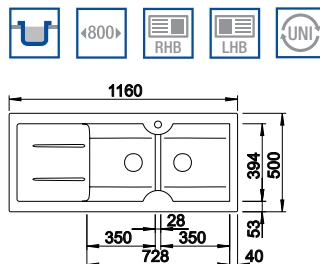

BLANCO IDESSA 8 S Ceramic sink (Crystal White only) and Chrome tap

NEW

Cut Out Size: 1140mm x 480mm x 15mm corner radii
Bowl Depth: 185mm Cabinet Size: 800mm

German warehouse stock. Allow 10 working days.

Also included in the pack price

TAP BLANCO ARTI PK4552CH WASTE BFK003
Upgrade to your ideal tap, full range pages 68 to 73

ORDER CODE:
ALA9640CWL/
ALA9640CWR

£798

INCL. VAT
**SAVE OVER
£170**