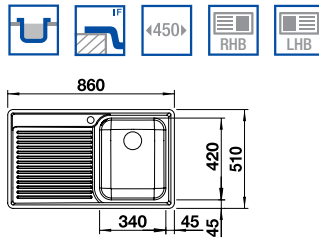

BLANCO CLASSIC 45 S-IF

BLANCO CLASSIC 45 S-IF 18/10 Stainless Steel sink and Chrome tap

Cut Out Size: 839mm x 489mm x 15mm corner radii
Bowl Depth: 175mm Cabinet Size: 450mm

Also included in the pack price