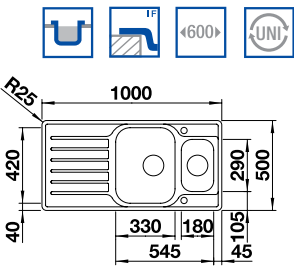

BLANCO LANTOS XL 6 S-IF 18/10 Stainless Steel sink and Chrome tap

Cut Out Size: 976mm x 476mm x 15mm corner radii
Bowl Depth: 160mm Cabinet Size: 600mm

ORDER CODE:
ALA6316
£418
INCL. VAT
SAVE OVER
£70

Also included in the pack price

TAP BLANCO ARTI PK4552CH WASTE BFK003
Upgrade to your ideal tap, full range pages 68 to 73

BLANCO LANTOS 6 S-IF Centric 18/10 Stainless Steel sink and Chrome tap

Cut Out Size: 976mm x 476mm x 15mm corner radii
Bowl Depth: 160/130mm Cabinet Size: 600mm