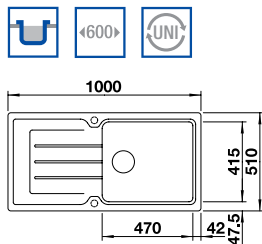

The colander and the chopping board can be used in parallel to facilitate ergonomic working.

BLANCO CLASSIC NEO XL 6 S SILGRANIT® PuraDur® sink and Chrome tap

Cut Out Size: 980mm x 490mm x 15mm corner radii
Bowl Depth: 190mm Cabinet Size: 600mm