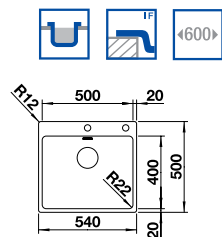

BLANCO ANDANO 500-IF/A 18/10 Stainless Steel sink and Chrome tap

Cut Out Size: 530mm x 490mm x 15mm corner radii
Bowl Depth: 190mm Cabinet Size: 600mm

ORDER CODE:
ALA6311
£534
INCL. VAT
SAVE OVER
£250

Also included in the pack price