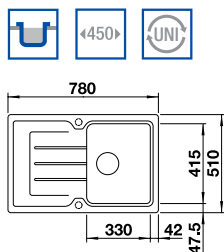

BLANCO CLASSIC NEO 45 S SILGRANIT® PuraDur® sink and Chrome tap

Cut Out Size: 760mm x 490mm x 15mm corner radii
Bowl Depth: 190mm Cabinet Size: 450mm

ORDER CODE:
ALA8335+COL
£492
INCL. VAT
SAVE OVER
£100

Also included in the pack price