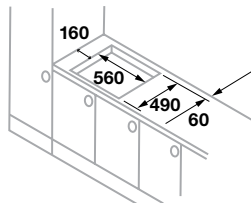

BLANCO Induction Hob 7400W

Cut out size: 560 x 490mm
Dimensions: 590 x 520mm Depth: 48mm + glass 4mm

- Bevelled edges design.
- 4 induction cooking zones.
- 7400W Total power.
- Sliders control.
- Full 3700W Flexi zones.

ORDER CODE:
PK467830
£895
INCL. VAT