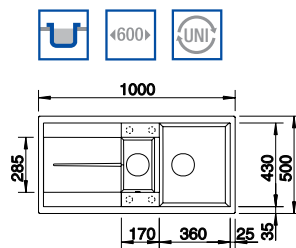

Cut Out Size: 980mm x 480mm x 15mm corner radii
Bowl Depth: 190/130mm Cabinet Size: 600mm

ORDER CODE:
ALA8236+COL

£588
INCL. VAT
SAVE OVER
£80

Also included in the pack price

TAP BLANCO ARTÌ PK4552CH WASTE BFK003
COLANDER 217796
Upgrade to your ideal tap, full range pages 68 to 73