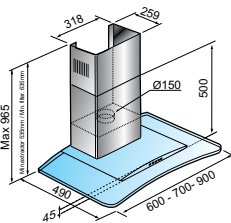

Widths: 600, 700, 900mm

- Curved glass hood.
- 2 x 20W halogen lights.
- 3 speeds.
- Push buttons.
- Air movement 400 m/h.

600mm
ORDER CODE:
PK1150C60

£198
INCL. VAT

700mm
ORDER CODE: PK1150C70
£208 inc. VAT