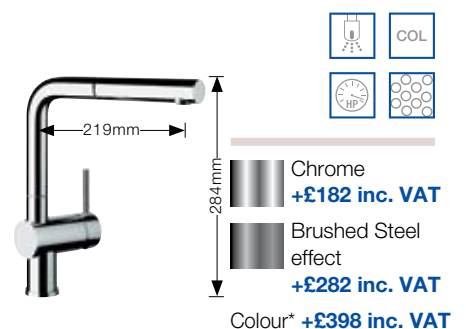

BLANCO LINUS-S PK3650+CH/BS/COLOUR

- Pull out handset.
- Available in Chrome and Silgranit® colours.
- High pressure supply only, minimum 1.5 bar.

*For SILGRANIT® colours see page 73.