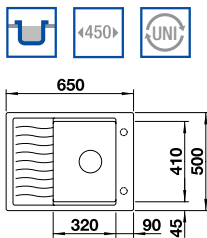

Drainer grid sits neatly on the compact drainer.

Extend your drainer with the stainless steel drainer grid.

BLANCO ELON 45 S SILGRANIT® PuraDur® sink and Chrome tap

Cut Out Size: 630mm x 480mm x 15mm corner radii
Bowl Depth: 190mm Cabinet Size: 450mm