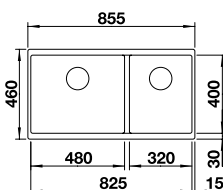

BLANCO SUBLINE 480/320-U Bowls SILGRANIT® PuraDur® bowl and Chrome tap

10mm corner radii
Bowl Depth: 200/200mm Cabinet Size: 900mm

Also included in the pack price