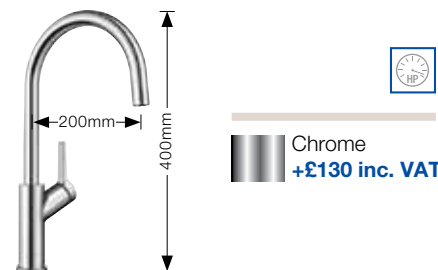

BLANCO CARENA PK3100CH

- Single side lever monobloc mixer tap.
- High long reach swan neck spout.
- High pressure supply only, minimum 1.0 bar.