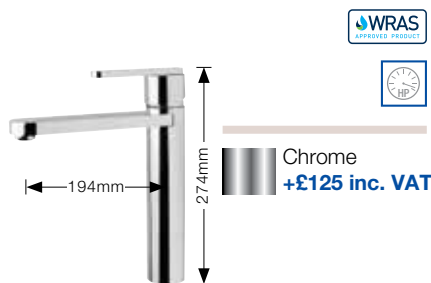

BLANCO PLATO PK1260CH

- Single lever monobloc mixer tap.