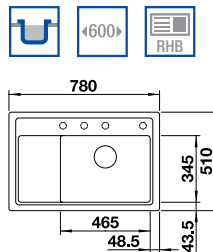

BLANCO ZENAR XL 6 S Compact SILGRANIT® PuraDur® sink and Chrome tap

Cut Out Size: 760mm x 490mm x 15mm corner radii
Bowl Depth: 190mm Cabinet Size: 600mm Right hand bowl only

German warehouse stock.
Allow 10 working days.

Also included in the pack price