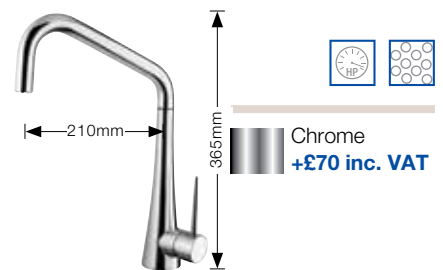

1. **BLANCO SPIRE PK3030CH**
2. High arch spout.
   - Single lever side control.
   - High pressure supply only, minimum 1.0 bar.