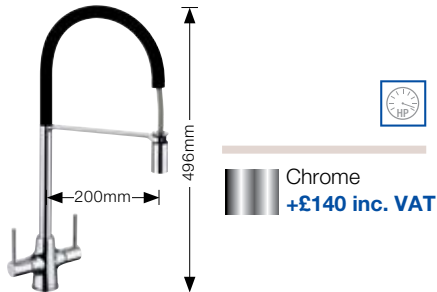

BLANCO ARCHPRO-B PK3149BK **NEW**

- With Black spout hose for contemporary finish.
- Twin lever semi-professional mixer tap.
- Spray removes from holder.
- Requires a balanced high pressure supply only, minimum of 1.0 bar.