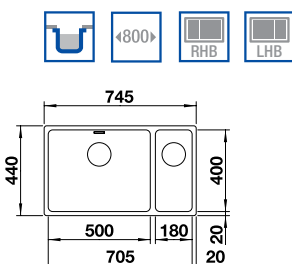

BLANCO ANDANO 500/180-U Bowls 18/10 Stainless Steel bowl and Chrome tap

22mm corner radii
Bowl Depth: 190/130mm Cabinet Size: 800mm

Also included in the pack price

TAP BLANCO ARTI PK4552CH WASTE BFK003
Upgrade to your ideal tap, full range pages 68 to 73

ORDER CODE:
UND7557L/UND7557R
£760
INCL. VAT
SAVE OVER
£100