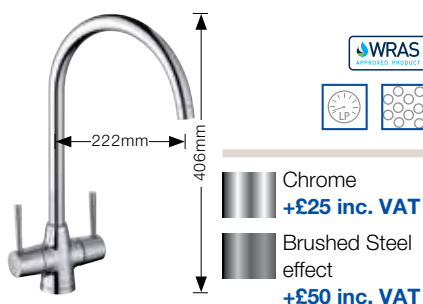

- Chrome **+£25 inc. VAT**
- Brushed Steel effect **+£50 inc. VAT**

BLANCO MAX PK5400+CH/BS

- High arch long reach spout.
- Suitable for low pressure systems, minimum 0.3 bar.