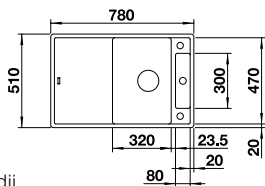

BLANCO AXIA III 45 S SILGRANIT® PuraDur® sink and Chrome tap

Cut Out Size: 760mm x 490mm x 15mm corner radii
Bowl Depth: 185/11.5mm Cabinet Size: 450mm

Also included in the pack price