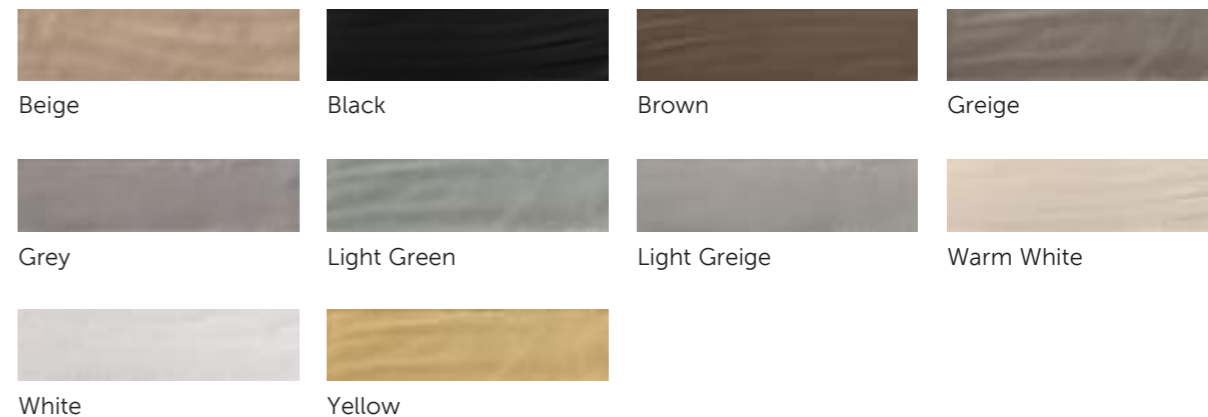

**Specification**

Material	Porcelain
Application	Wall and floor; Internal and external use
Finish	Matt, Rectified
Floor slip resistance	>60 (dry) >40 (wet)
R Rating	R11

Sizes Available (cm)

6.5 x 26 cm

Tile - Wall	Size (cm)	Finish	Code	Price (per sqm)
Loft Brick Beige	6.5x26	Glossy	A56WLOBR-BE0.G0U	£36.50
Loft Brick Black	6.5x26	Glossy	A56WLOBR-BK0.G0U	£36.50
Loft Brick Brown	6.5x26	Glossy	A56WLOBR-BR0.G0U	£36.50
Loft Brick Greige	6.5x26	Glossy	A56WLOBR-GE0.G0U	£36.50
Loft Brick Grey	6.5x26	Glossy	A56WLOBR-GY0.G0U	£36.50
Loft Brick Light Green	6.5x26	Glossy	A56WLOBR-LV0.G0U	£36.50
Loft Brick Light Greige	6.5x26	Glossy	A56WLOBR-LGE.G0U	£36.50
Loft Brick Warm White	6.5x26	Glossy	A56WLOBR-WW0.G0U	£36.50
Loft Brick White	6.5x26	Glossy	A56WLOBR-WH0.G0U	£36.50
Loft Brick Yellow	6.5x26	Glossy	A56WLOBR-YE0.G0U	£36.50