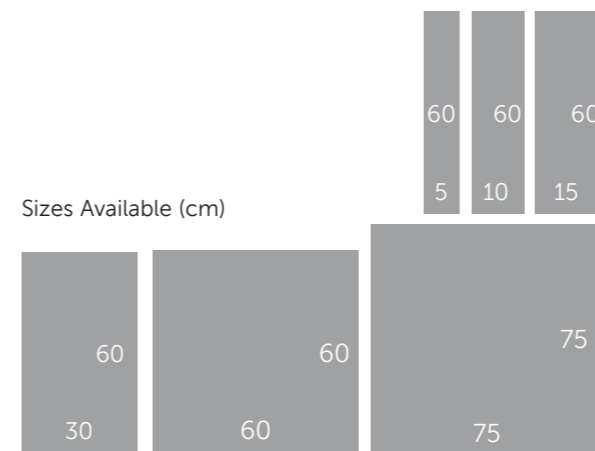

Ivory

White