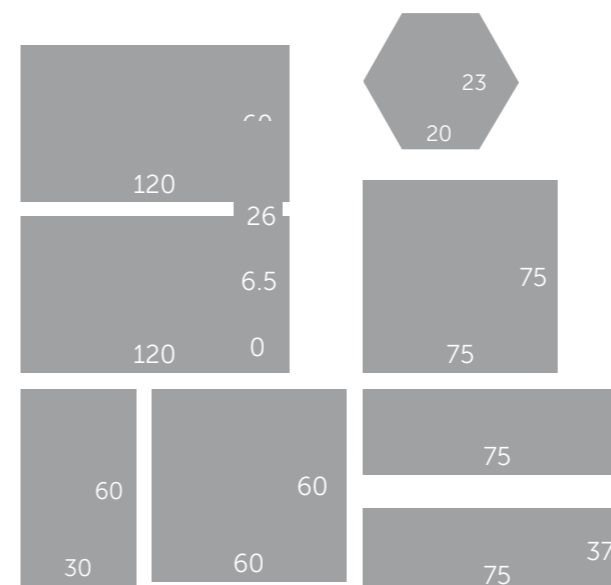

Tile - Wall	Size (cm)	Finish	Code
Revive Concrete Graphite Grey	30x60	Natural	A09GZRCC-GGY.M2R
Revive Concrete Active White	30x60	Natural	A09GZRCC-AWH.M2R
Revive Concrete Blade Beige	30x60	Natural	A09GZRCC-BBE.M2R
Revive Concrete Pitch Black	30x60	Natural	A09GZRCC-PTB.M2R
Revive Concrete Cloud Grey	30x60	Natural	A09GZRCC-CDG.M2R
Revive Concrete Concrete Grey	30x60	Natural	A09GZRCC-CCG.M2R
Revive Concrete Graphite Grey	60x60	Natural	A06GZRCC-GGY.M2R
Revive Concrete Active White	60x60	Natural	A06GZRCC-AWH.M2R
Revive Concrete Blade Beige	60x60	Natural	A06GZRCC-BBE.M2R
Revive Concrete Pitch Black	60x60	Natural	A06GZRCC-PTB.M2R
Revive Concrete Cloud Grey	60x60	Natural	A06GZRCC-CDG.M2R
Revive Concrete Concrete Grey	60x60	Natural	A06GZRCC-CCG.M2R
Revive Concrete Graphite Grey	75x75	Natural	A75GZRCC-GGY.M2R
Revive Concrete Active White	75x75	Natural	A75GZRCC-AWH.M2R
Revive Concrete Blade Beige	75x75	Natural	A75GZRCC-BBE.M2R
Revive Concrete Pitch Black	75x75	Natural	A75GZRCC-PTB.M2R
Revive Concrete Cloud Grey	75x75	Natural	A75GZRCC-CDG.M2R
Revive Concrete Concrete Grey	75x75	Natural	A75GZRCC-CCG.M2R
Revive Concrete Graphite Grey	60x120	Natural	A12GZRCC-GGY.M2R
Revive Concrete Active White	60x120	Natural	A12GZRCC-AWH.M2R
Revive Concrete Blade Beige	60x120	Natural	A12GZRCC-BBE.M2R
Revive Concrete Pitch Black	60x120	Natural	A12GZRCC-PTB.M2R
Revive Concrete Cloud Grey	60x120	Natural	A12GZRCC-CDG.M2R
Revive Concrete Concrete Grey	60x120	Natural	A12GZRCC-CCG.M2R
Revive Concrete Active White	30x120	Natural	AST-12ZRCC-AWH.2RA
Revive Concrete Blade Beige	30x120	Natural	AST-12ZRCC-BBE.2RA
Revive Concrete Pitch Black	30x120	Natural	AST-12ZRCC-PTB.2RA
Revive Concrete Cloud Grey	30x120	Natural	AST-12ZRCC-CDG.2RA
Revive Concrete Concrete Grey	30x120	Natural	AST-12ZRCC-CCG.2RA
Revive Concrete Active White	14.5x75	Natural	A74GZRCC-AWH.M2R
Revive Concrete Blade Beige	14.5x75	Natural	A74GZRCC-BBE.M2R
Revive Concrete Pitch Black	14.5x75	Natural	A74GZRCC-PTB.M2R
Revive Concrete Cloud Grey	14.5x75	Natural	A74GZRCC-CDG.M2R
Revive Concrete Concrete Grey	14.5x75	Natural	A74GZRCC-CCG.M2R
Revive Concrete Active White	37x75	Natural	A88GZRCC-AWH.M2R
Revive Concrete Blade Beige	37x75	Natural	A88GZRCC-BBE.M2R
Revive Concrete Pitch Black	37x75	Natural	A88GZRCC-PTB.M2R
Revive Concrete Cloud Grey	37x75	Natural	A88GZRCC-CDG.M2R
Revive Concrete Concrete Grey	37x75	Natural	A88GZRCC-CCG.M2R
Revive Concrete Active White	20x23	Natural	TBC
Revive Concrete Blade Beige	20x23	Natural	TBC
Revive Concrete Pitch Black	20x23	Natural	TBC
Revive Concrete Cloud Grey	20x23	Natural	TBC
Revive Concrete Concrete Grey	20x23	Natural	TBC

Specification

Material	Porcelain
Application	Wall and Floor
Finish	Lapatto