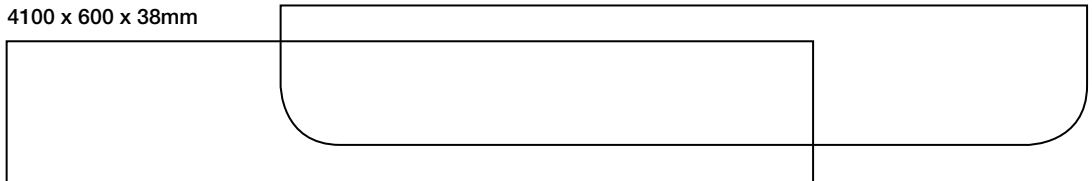

**3000 x 900 x 38mm breakfast bar with curved end
263mm radius curves**

**4100 x 650 x 38mm worksurface with curved ends (3560mm front edge)
263mm radius curves**

4100 x 600 x 38mm

Stamford Oak ultramatt