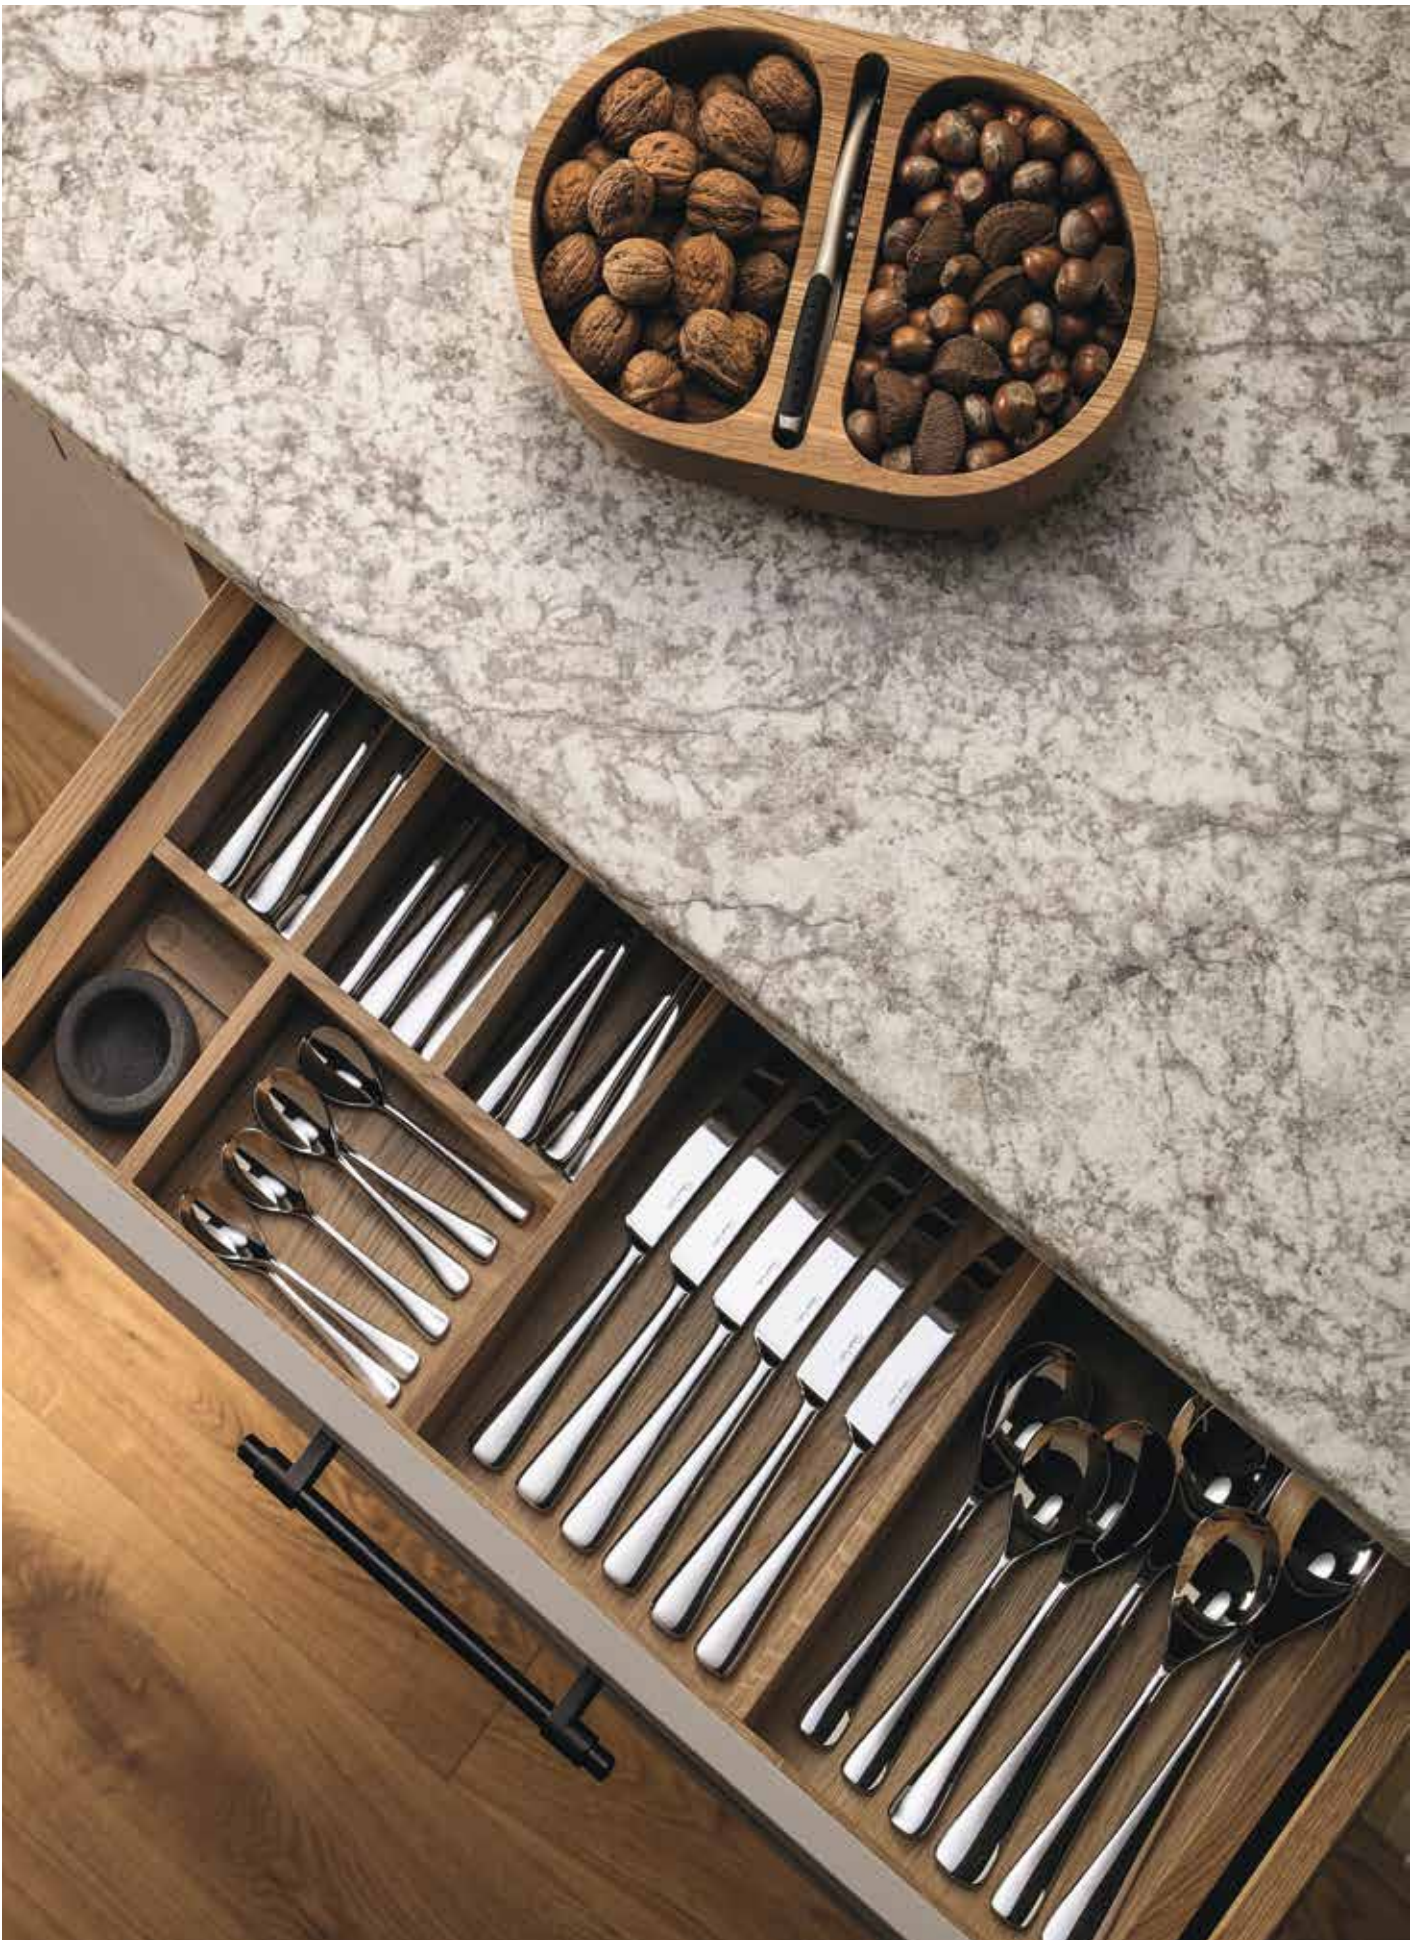

Granite Bianco worksurface in fusion texture.