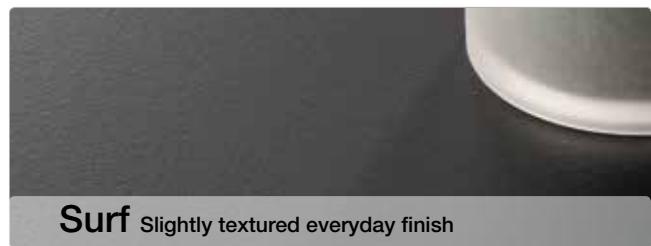

a guide to texture

Marrying the right texture with the right design is a skill in itself and brings a design to life. We've worked with seven textures across our range to do just that.

This quick guide helps you see our textures in more detail and look at the matrix on page 47 to see which texture your chosen worksurface is available in.

Our speedy sample service means you can see the final result for yourself.