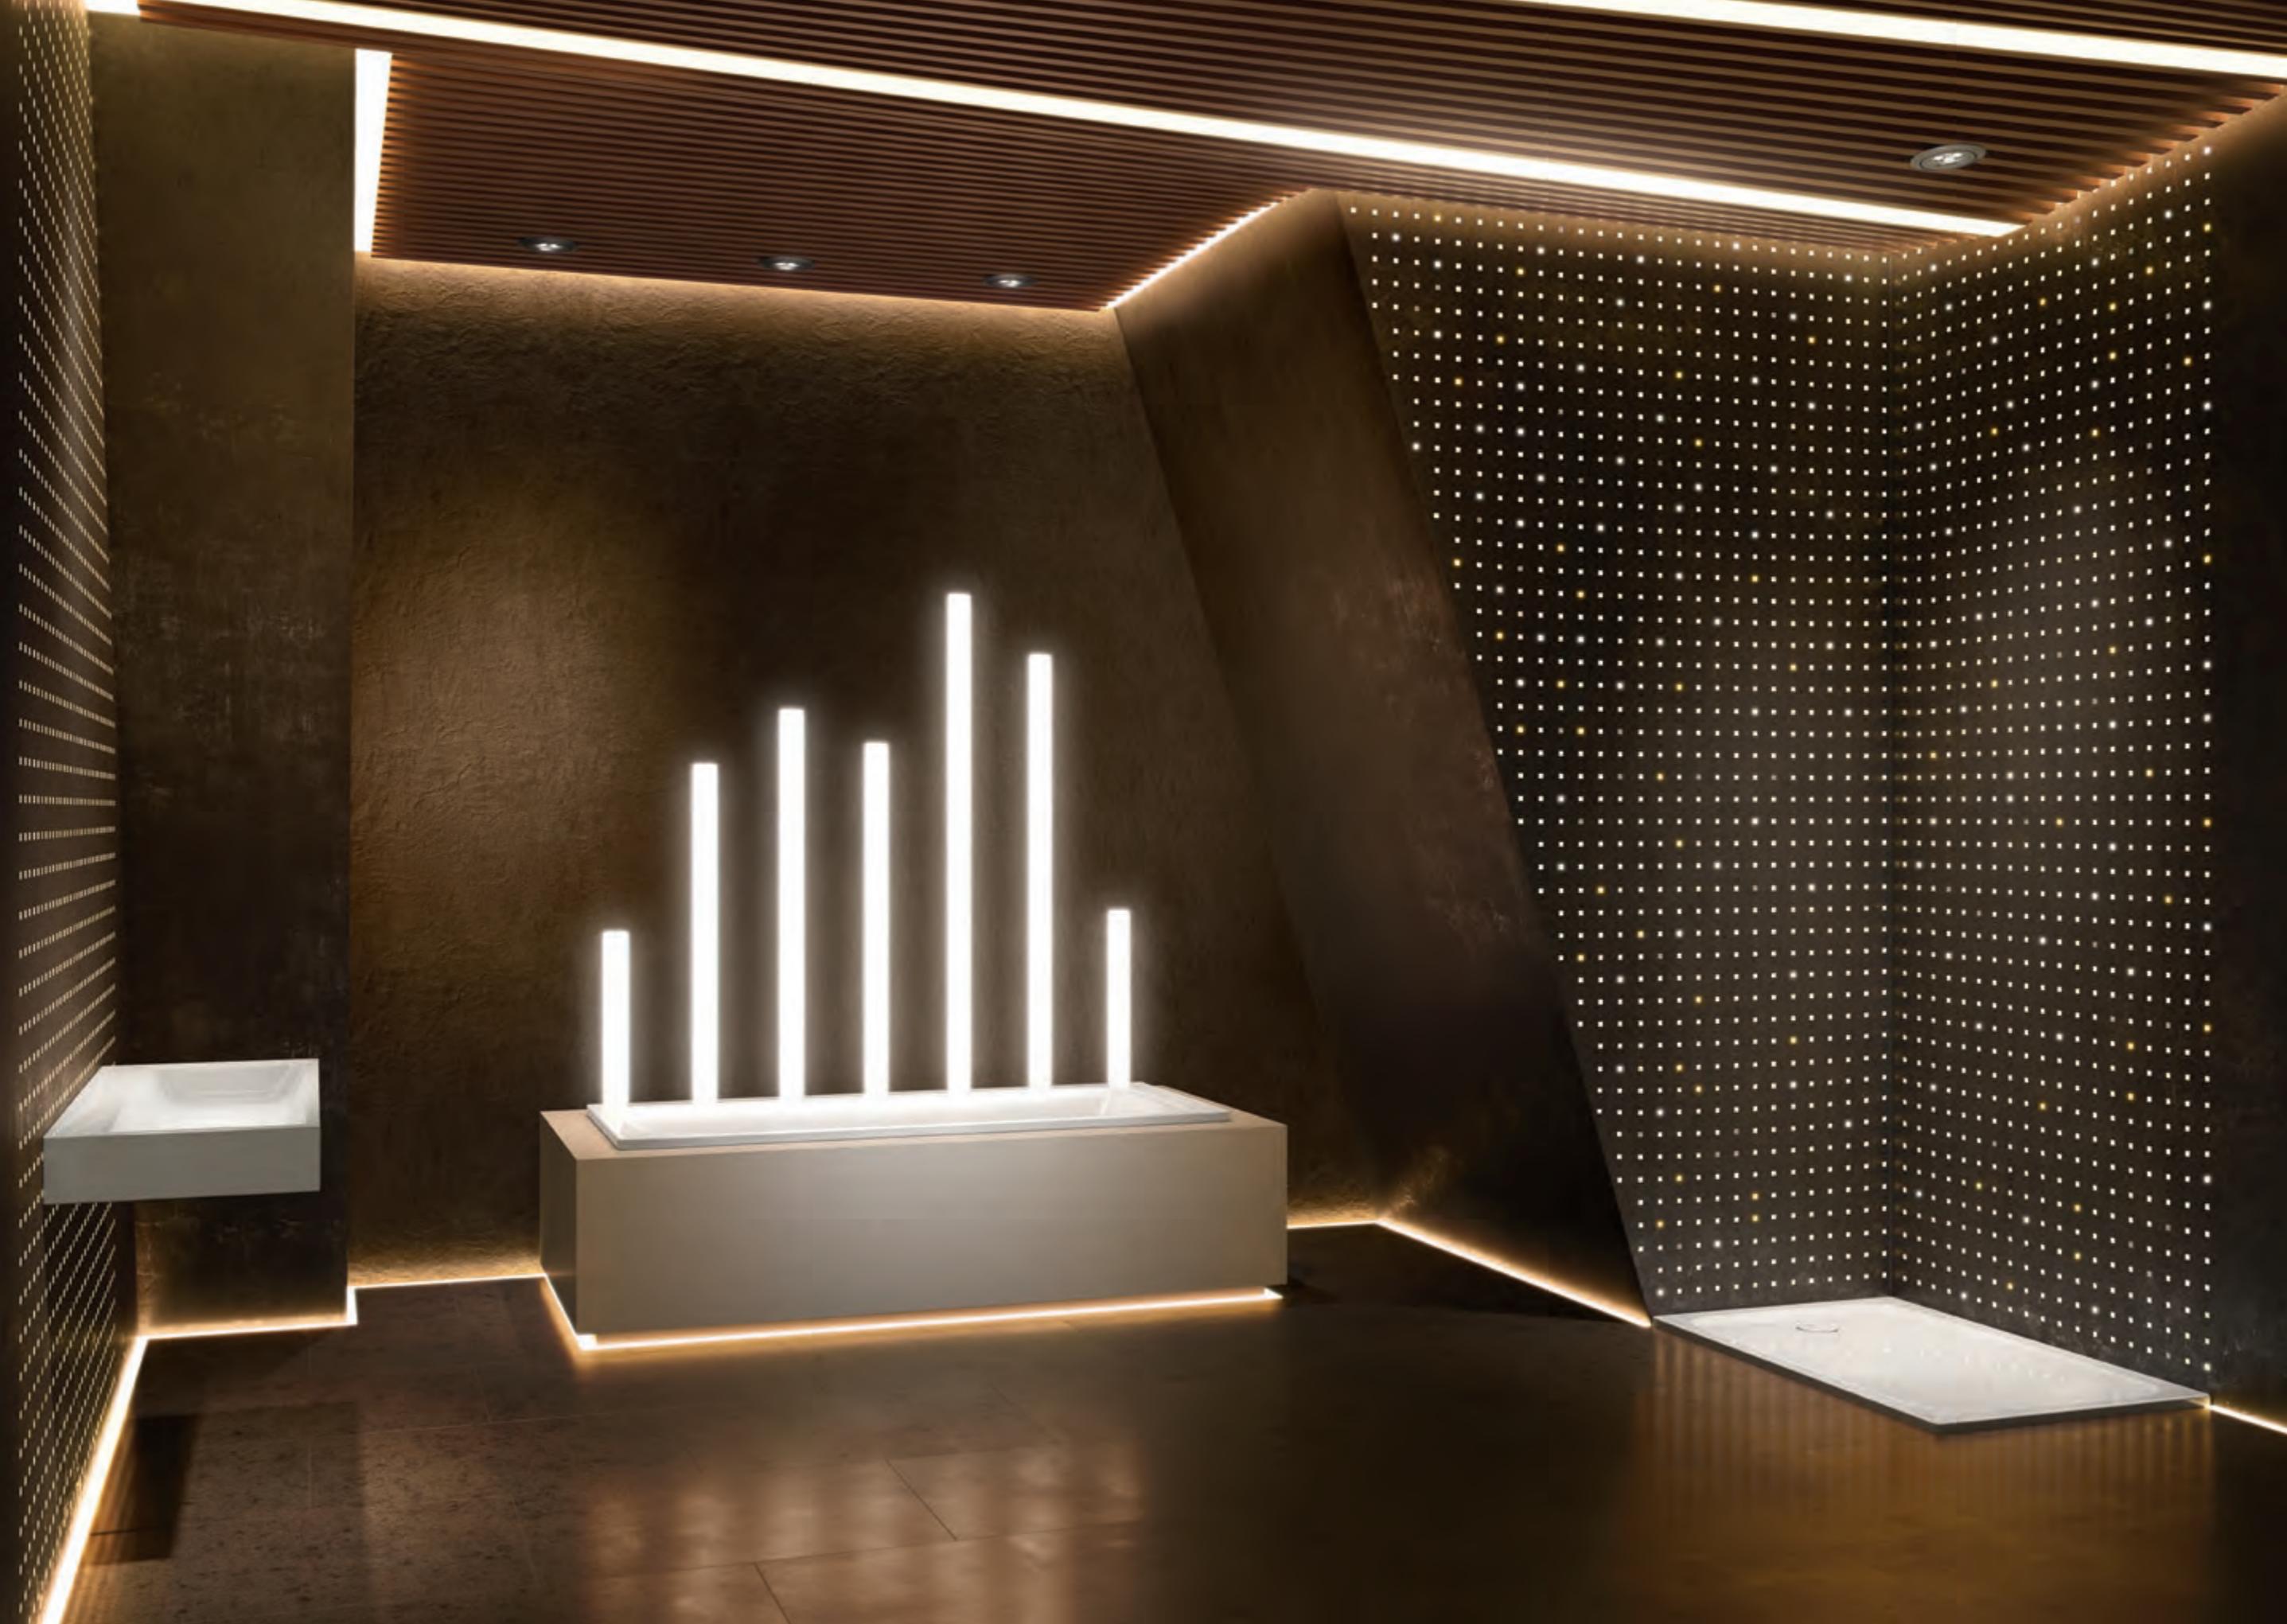

NEXSYS – THE ASSEMBLY

The system consists of a flat shower surface made of KALDEWEI steel enamel, waste channel, sealing for all of the important installation options, and a support element. The support element with integrated slope ensures optimal and safe water run-off without the need to make an elaborate sloping screed.

RAISE THE STANDARD, REDUCE THE COSTS: CAYONOPLAN SHOWER SURFACES.

The new way of entering the world of floor-level shower surfaces is called CAYONOPLAN. Thanks to 19 different dimensions, its waste outlet at the side and the ultra-flat tray support for the easiest possible assembly, the CAYONOPLAN is the ideal solution. With a rim height of 32mm and/or 40mm for formats with side lengths