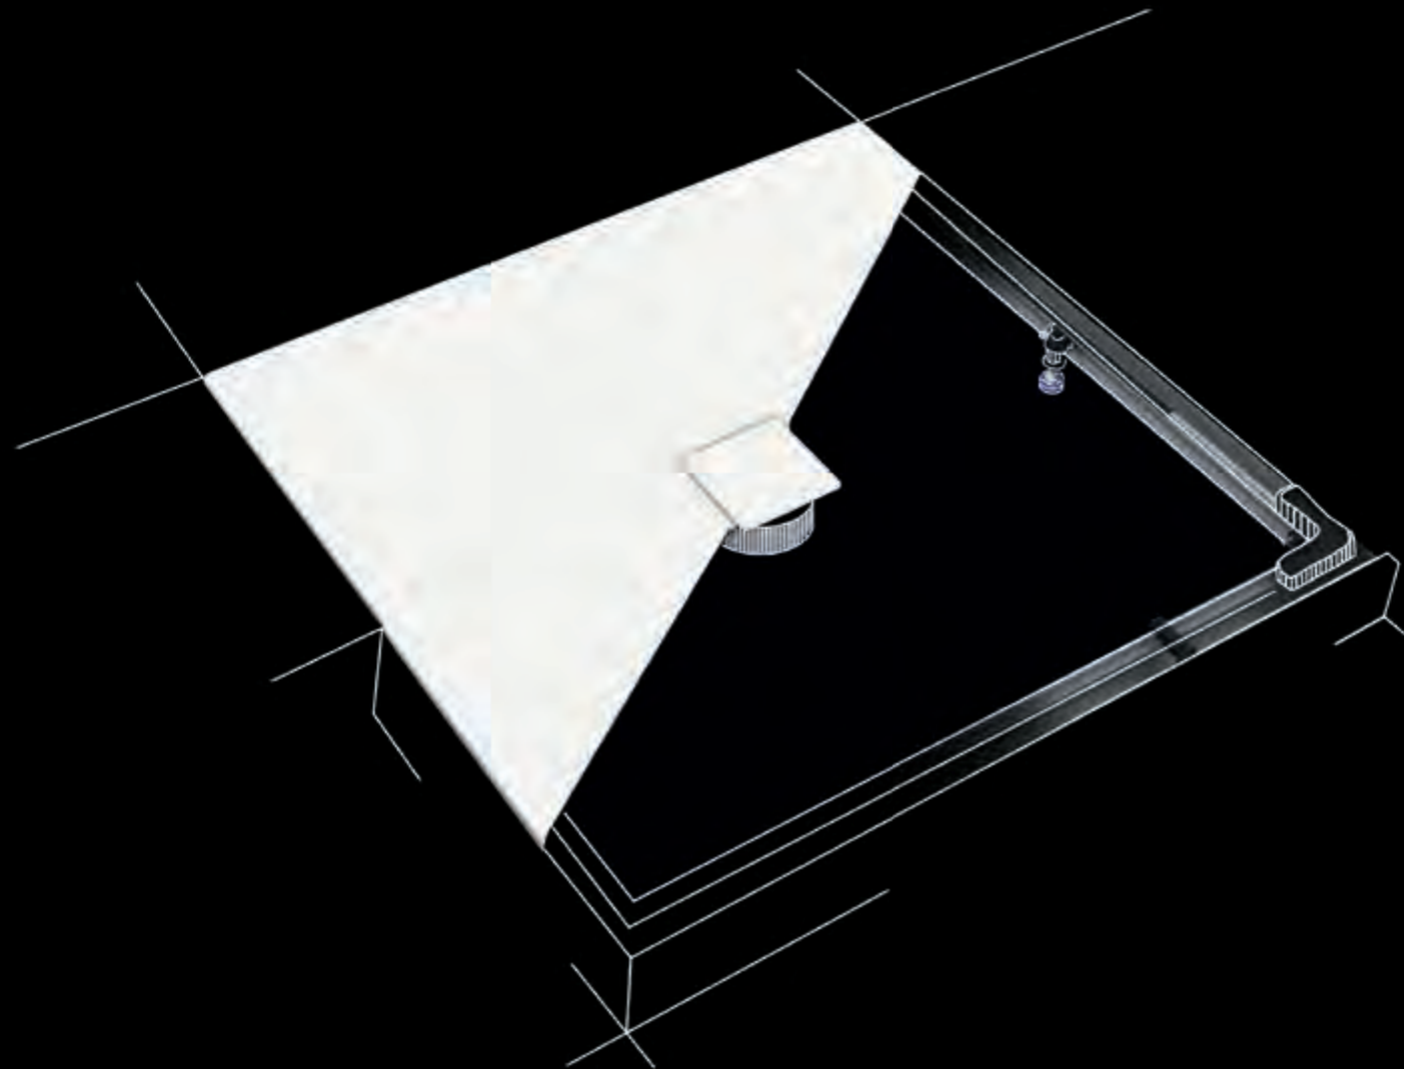

ANOTHER POINT IN FAVOUR OF OUR SHOWER SURFACES: SIMPLE, FAST INSTALLATION.

The ESR FLOOR-LEVEL FRAME INSTALLATION SYSTEM continues KALDEWEI's tradition of creating ground-breaking system solutions, but as an improvement on its predecessors it allows for even simpler, faster installation. For instance, its superior 3D leg system can now be fine-tuned from above. The ESR floor-level also

offers maximum security when it comes to sealing: the new sealing system was developed to meet new standard requirements, whereby the tried-and-trusted advantage of reversibility has been retained. Put simply, KALDEWEI's excellent product design continues in the places that only the plumber sees.

EVEN EASIER ASSEMBLY

A fully pre-assembled aluminium frame with superior properties: 3D leg system that is adjustable from above; optimum extension kit for heights from 164 to 250mm; high noise insulation thanks to pre-fitted insulated strip, rubber profiles and sound-insulated feet.

NEW SEALING CONCEPT

Security against water penetration damage is the top priority for KALDEWEI's new installation system frame, which is why, both technically and in the context of changing standards, the new sealing concept is the industry benchmark.