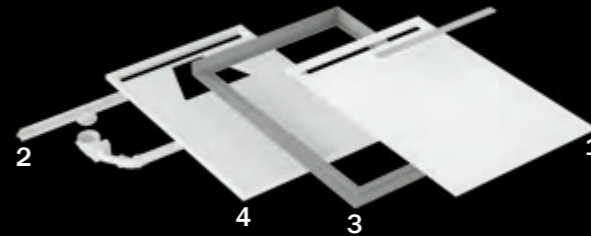

NEXSYS – THE ASSEMBLY

The system consists of a flat shower surface made of KALDEWEI steel enamel, waste channel, sealing for all of the important installation options, and a support element. The support element with integrated slope ensures optimal and safe water run-off without the need to make an elaborate sloping screed.