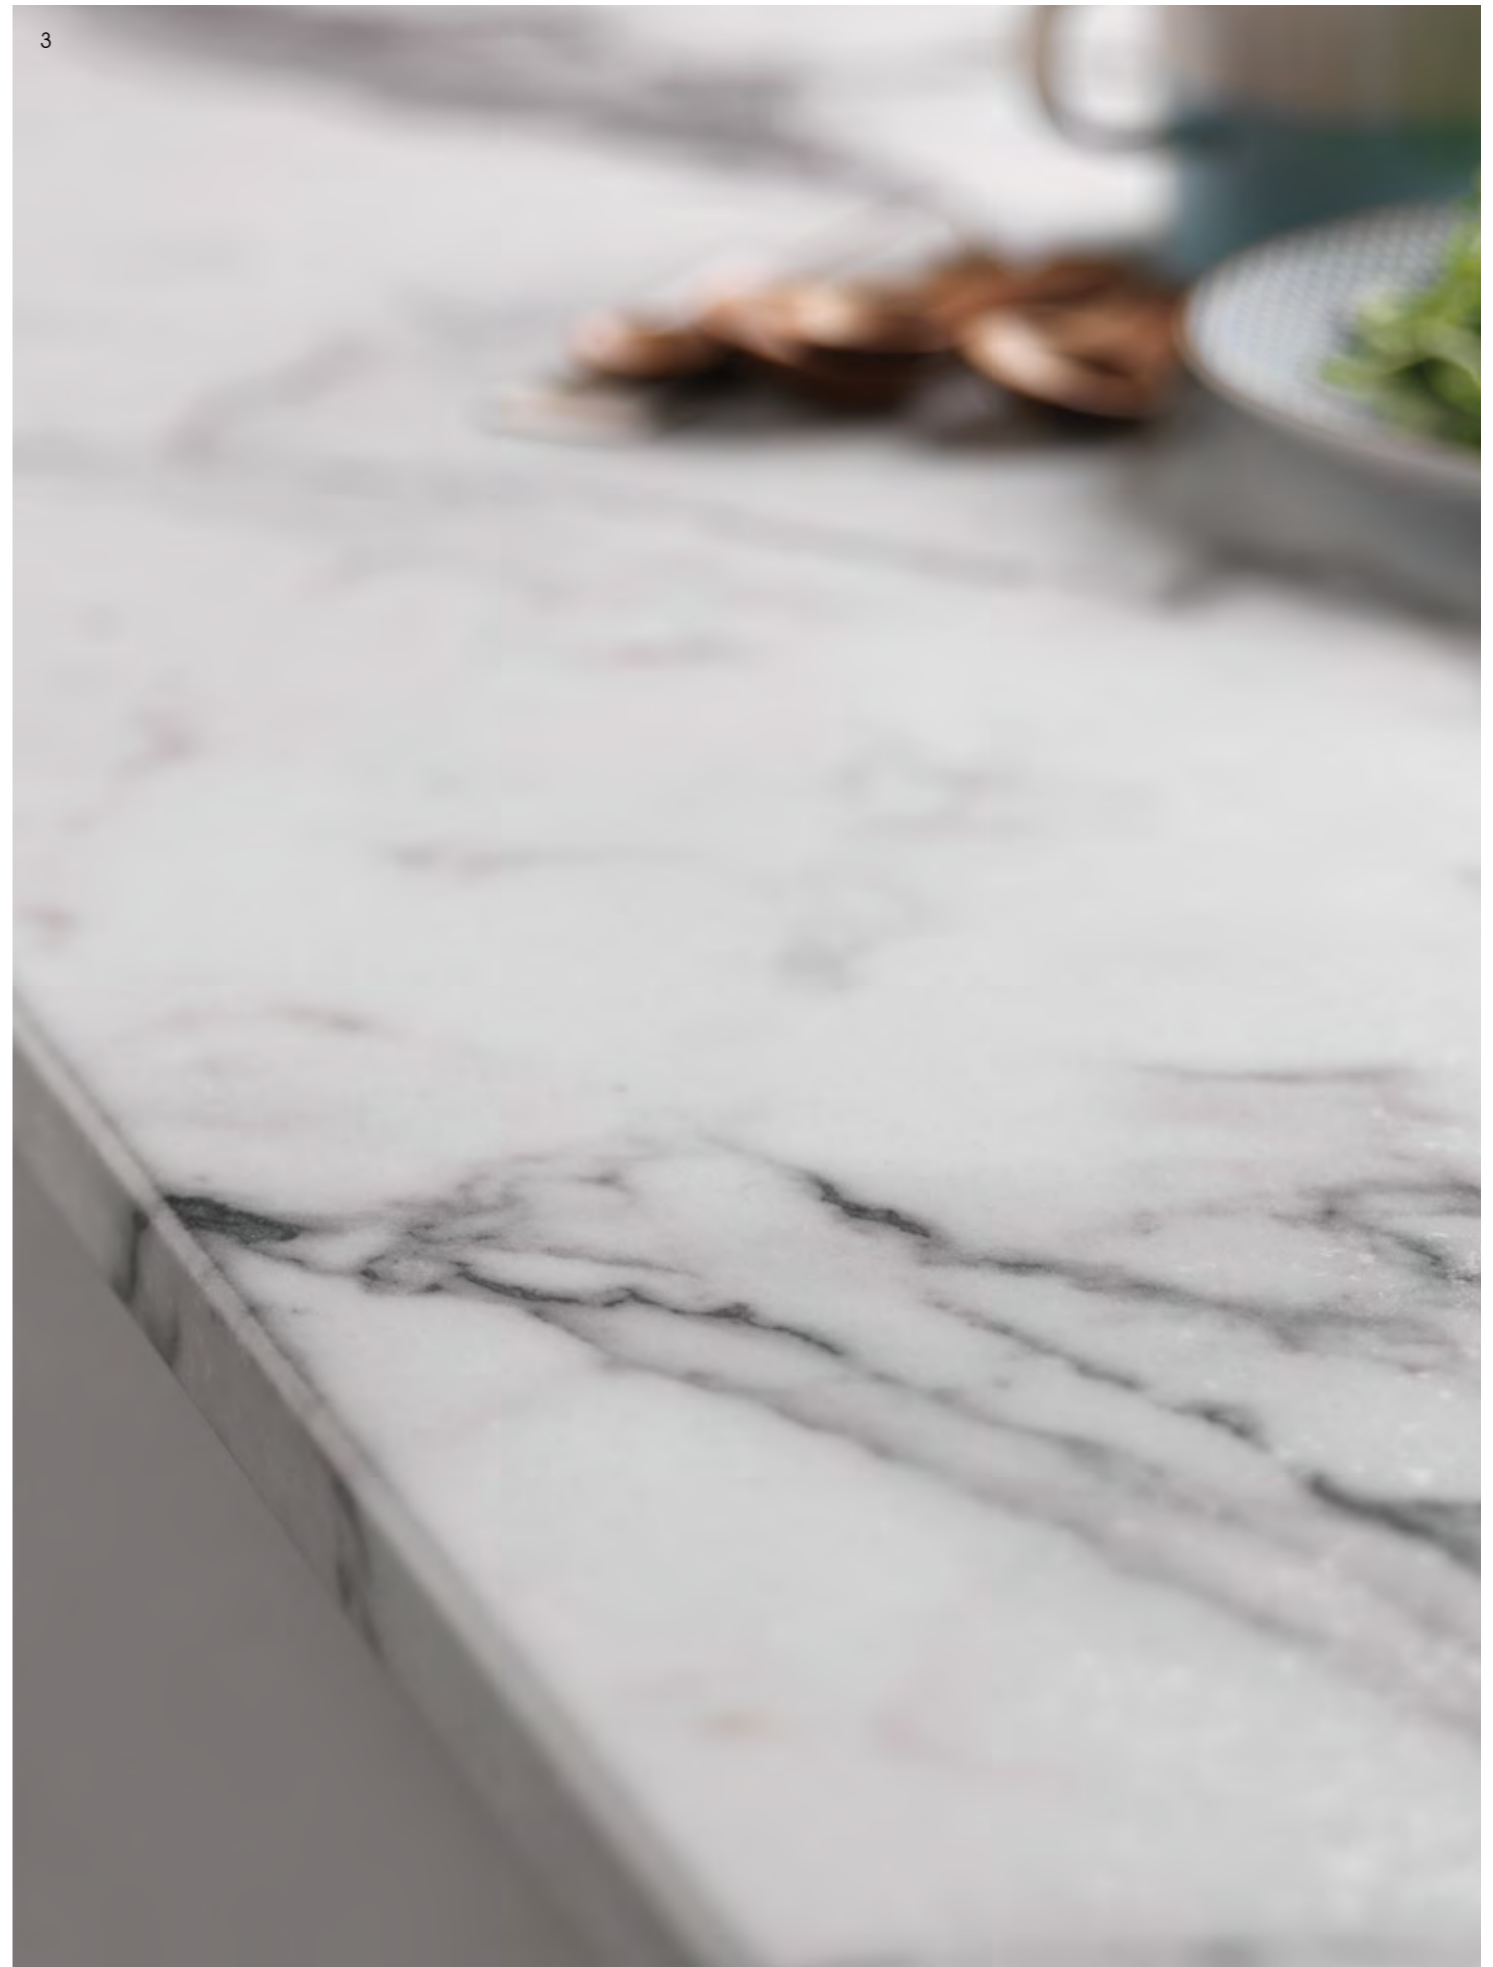

Calacatta Marble displaying exquisite veined grey on a luminous background of creamy white.