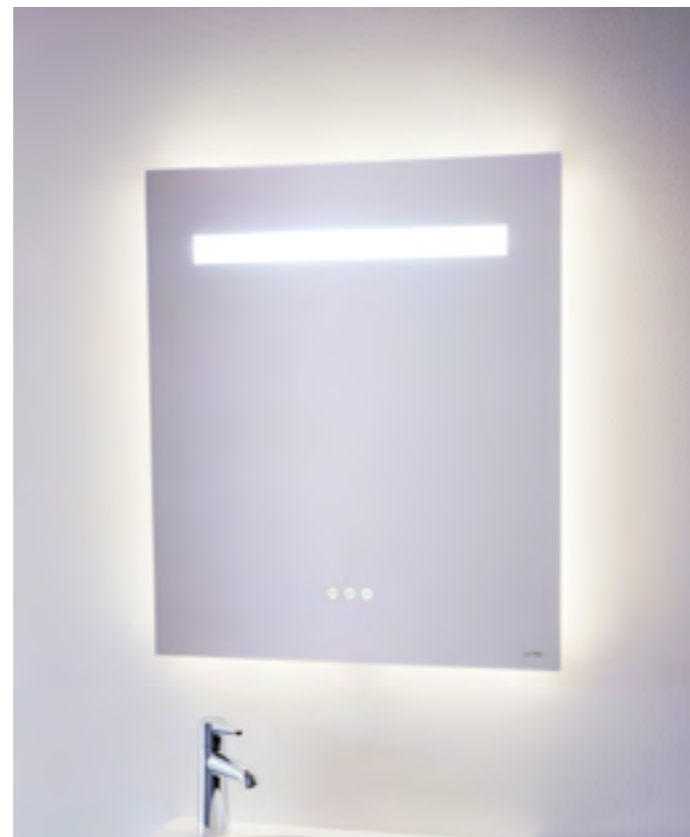

LEELO 600mm mirror with LED light and touch sensor

MIRRORS LEELO

Mirror with integrated LED light and aluminium frame 450 x 38 x 800mm Horizontal light 447611 - £317.90 1 touch sensor 447612 - £361.25 3 touch sensor 447613 - £592.45	Mirror with integrated LED light and aluminium frame 550 x 38 x 800mm Horizontal light 447621 - £346.80 1 touch sensor 447622 - £404.60 3 touch sensor 447623 - £635.80	Mirror with integrated LED light and aluminium frame 600 x 38 x 700mm Horizontal light 447631 - £361.25 1 touch sensor 447632 - £419.05 3 touch sensor 447633 - £650.25	Mirror with integrated LED light and aluminium frame 800 x 38 x 700mm Horizontal light 447641 - £390.15 1 touch sensor 447642 - £447.95 3 touch sensor 447643 - £679.15
Mirror with integrated LED light and aluminium frame 900 x 38 x 700mm Horizontal light 447651 - £404.60 1 touch sensor 447652 - £476.85 3 touch sensor 447653 - £751.40	Mirror with integrated LED light and aluminium frame 1000 x 38 x 700mm Horizontal light 447661 - £433.50 1 touch sensor 447662 - £505.75 3 touch sensor 447663 - £794.75	Mirror with integrated LED light and aluminium frame 1200 x 38 x 700mm Horizontal light 447671 - £462.40 1 touch sensor 447672 - £534.65 3 touch sensor 447673 - £852.55	
Mirror with integrated LED light and aluminium frame 1300 x 38 x 700mm Horizontal light 447681 - £505.75 1 touch sensor 447682 - £592.45 3 touch sensor 447683 - £924.80	Mirror with integrated LED light and aluminium frame 1500 x 38 x 700mm Horizontal light 447691 - £578.00 1 touch sensor 447692 - £693.60 3 touch sensor 447693 - £1,040.40	Mirror with integrated LED light and aluminium frame 1800 x 38 x 700mm Horizontal light 447701 - £679.15 1 touch sensor 447702 - £794.75 3 touch sensor 447703 - £1,141.55