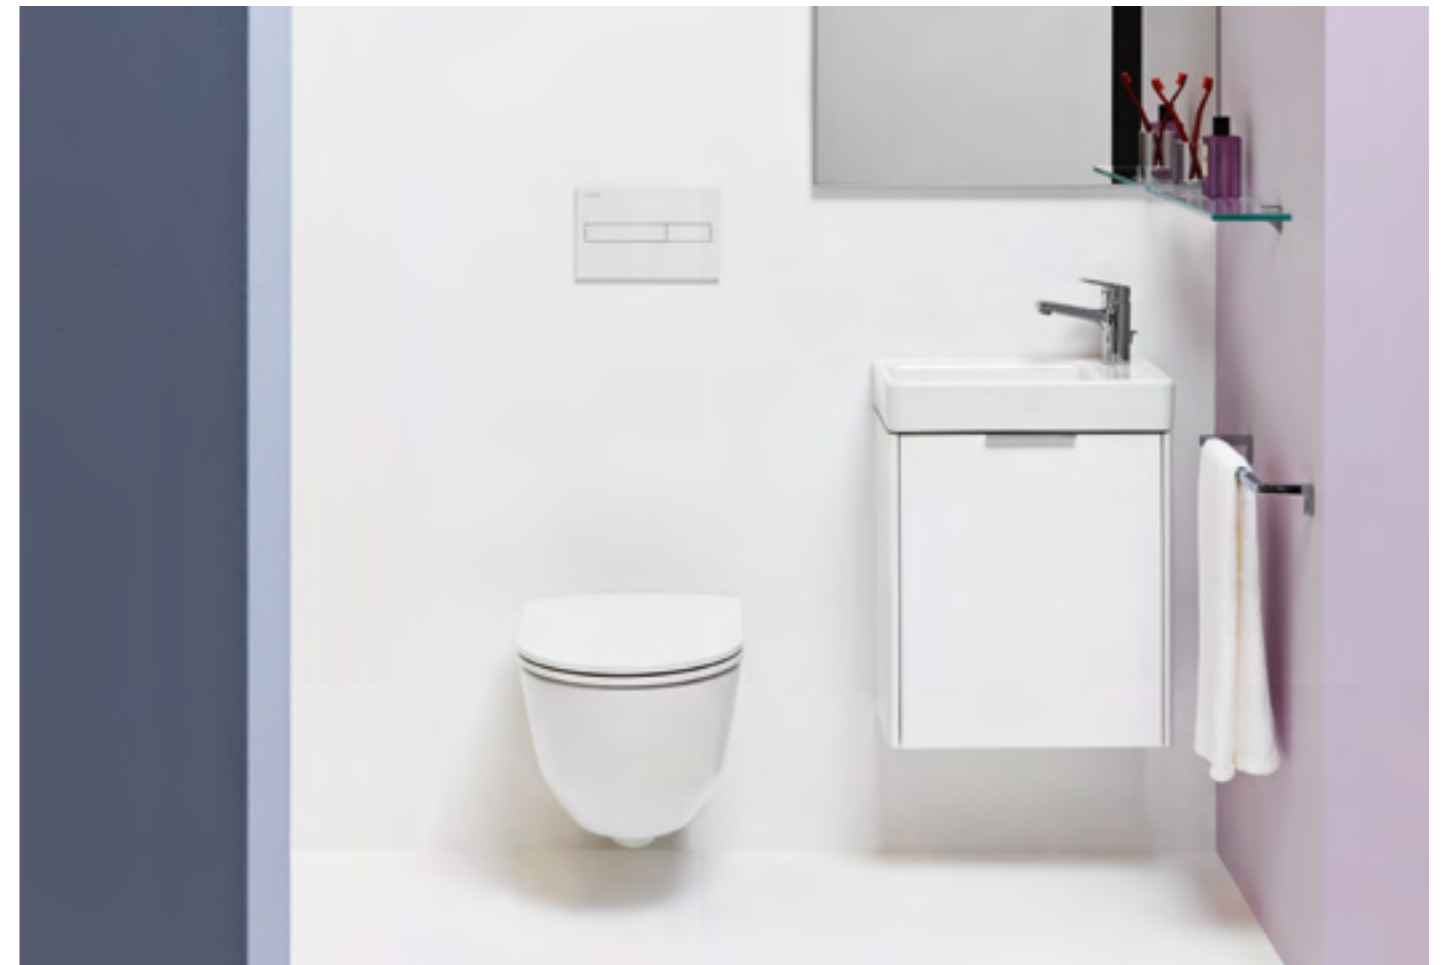

BASE Vanity unit with PRO S countertop washbasin and CITY PRO washbasin mixer