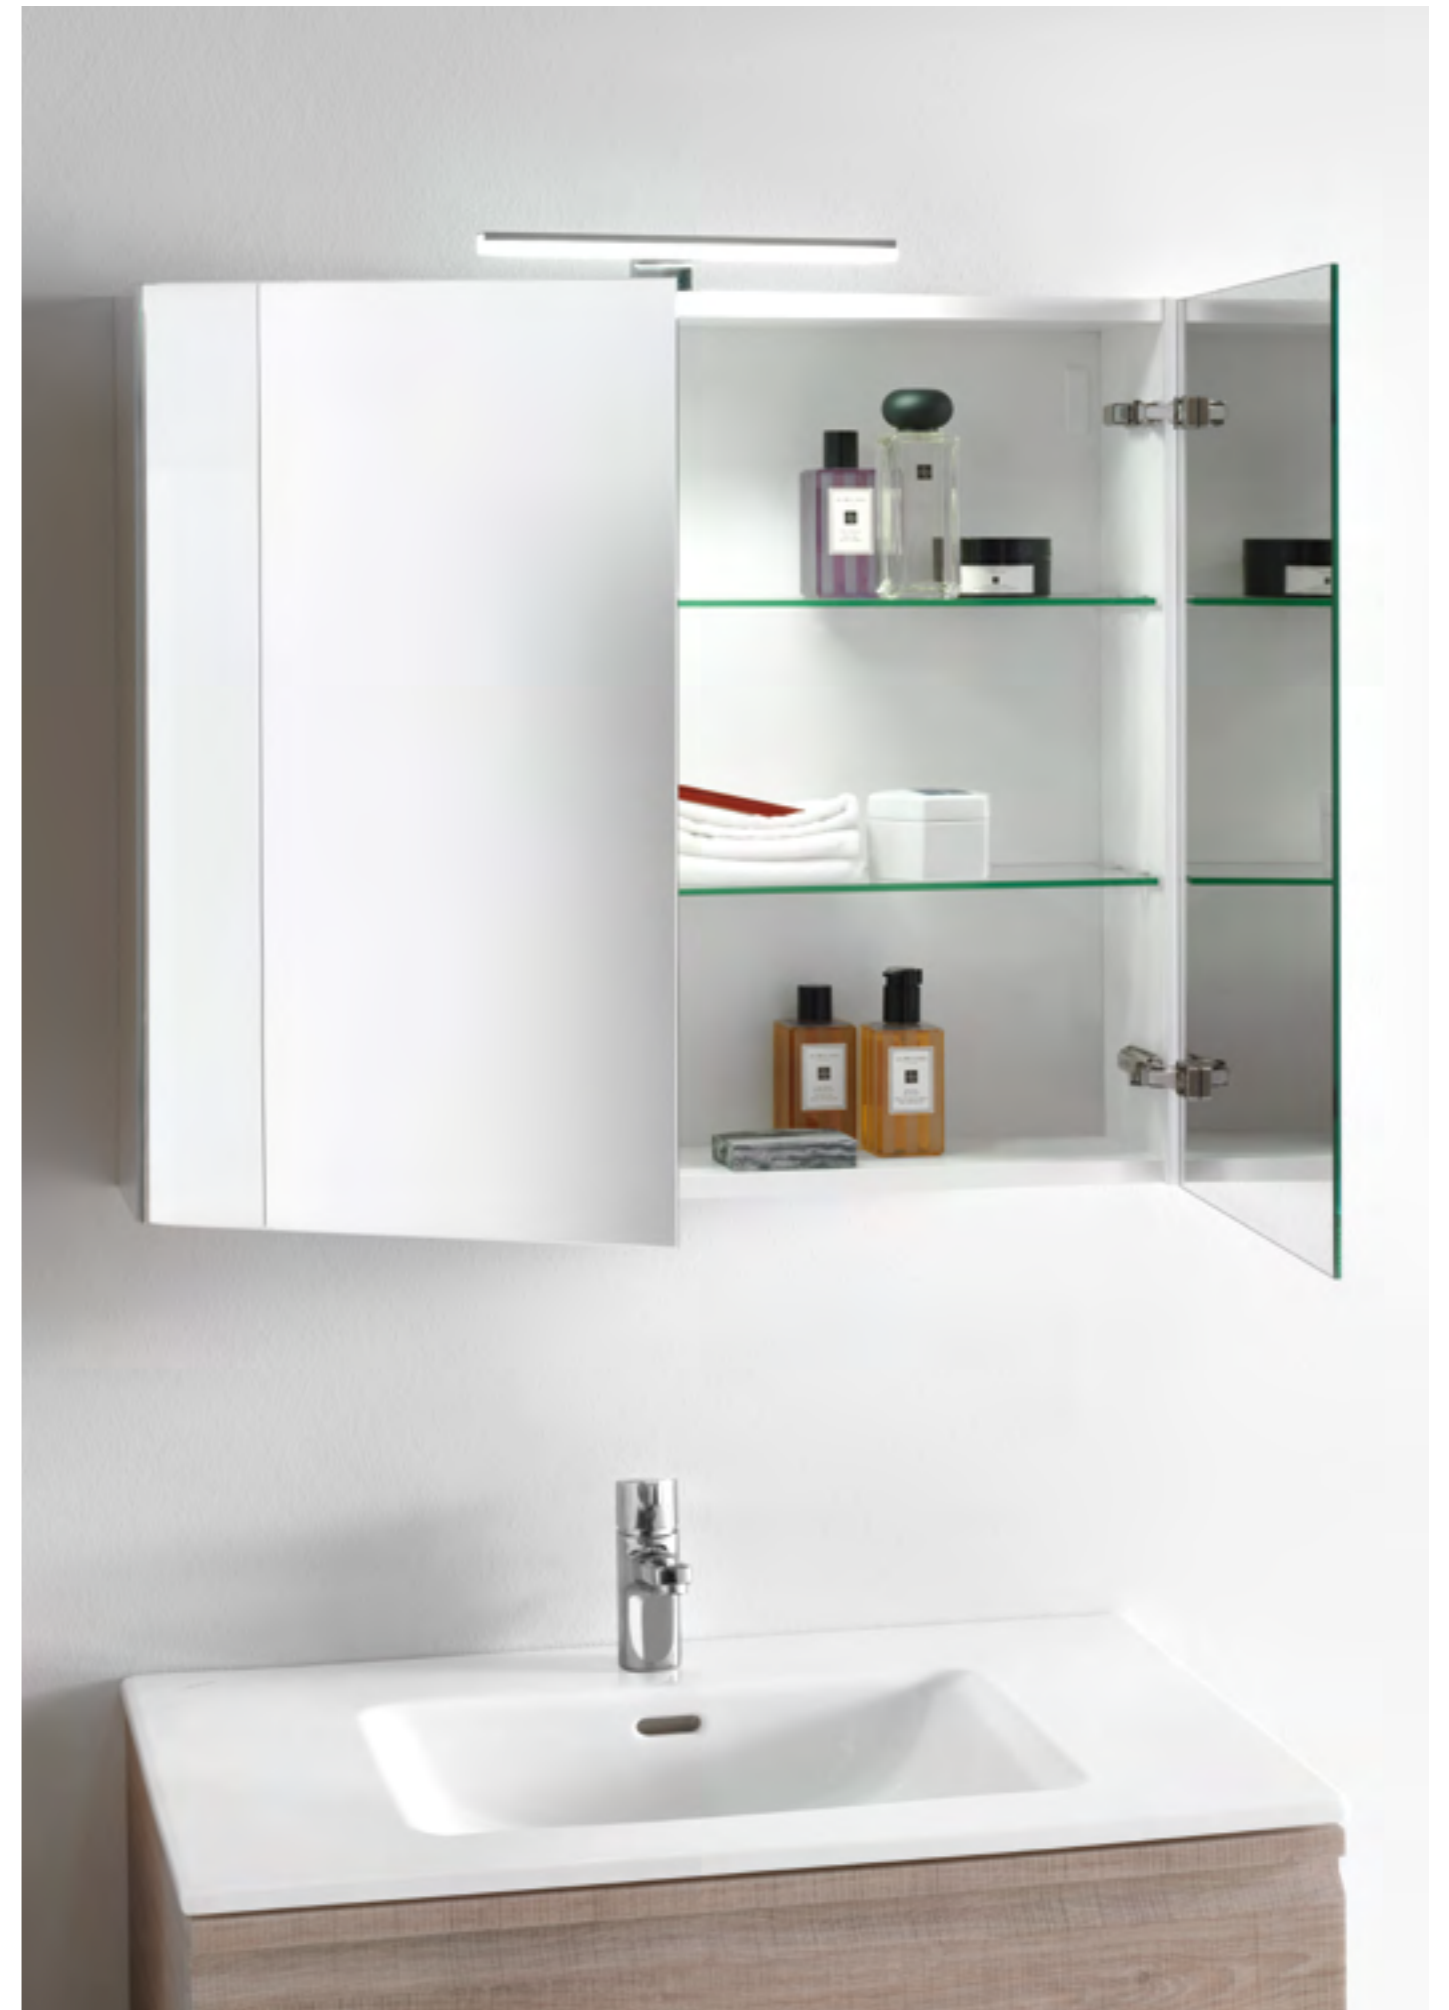

MIRRORS BASE

Mirror cabinet with light.
Left or right hinge
£379.21
700 x 600 x 180mm
402771

Mirror cabinet with light
£524.46
700 x 800 x 180mm
402822

Mirror cabinet with light
£548.03
700 x 1000 x 180mm
402872

Mirror cabinet with light
£565.71
700 x 1200 x 180mm
402922

Open element with mirror
£183.86
700 x 250 x 180mm
402950

BASE Mirror cabinet

WELLNESS

PRO Marbond floorstanding bathtub

BATHS

There should be no limits when it comes to feeling good which is why Laufen has a bath range with the ideal format for any spatial situation. Bathtubs made of sanitary acrylic have a decade-long tradition in the bathroom. All over the world, the material is highly appreciated for being smooth and comfortable to the skin. It's always a pleasure to take a bath or a shower and feel the warm touch of the material, which has excellent insulating properties too.