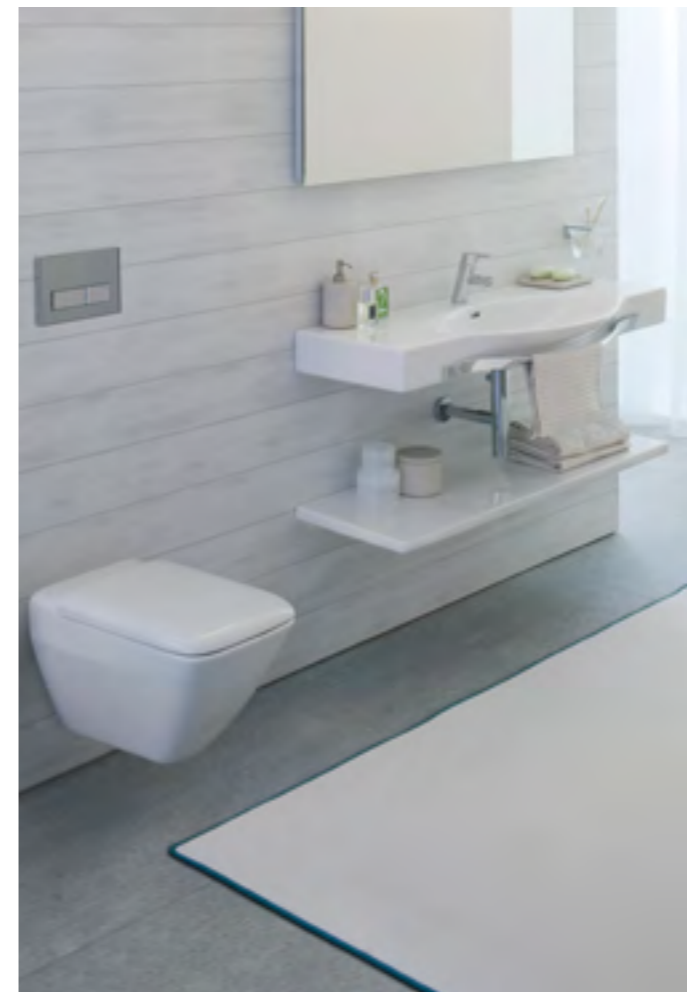

Designer - Andreas Dimitriadis

Palace vanity unit and basin with wall-hung WC

Palace tall cabinet with vanity unit and washbasin

Palace tall cabinet

PALACE

Palace countertop washbasin with towel rail, ceramic shelf and wall-hung WC

Palace countertop washbasin and vanity unit with tall cabinet

Palace countertop washbasin with ceramic shelf and wall-hung WC

Palace countertop washbasin

The large Palace washbasins (from a length of 1200mm) can be ordered made-to-measure from our factory. Thanks to our innovative production engineering, our sanitary ware fits precisely into bathroom plans. The sanitary ware can be cut squarely or diagonally. Freestanding side components can also be manufactured to precise measurements without having to add on side panels with visible joints.