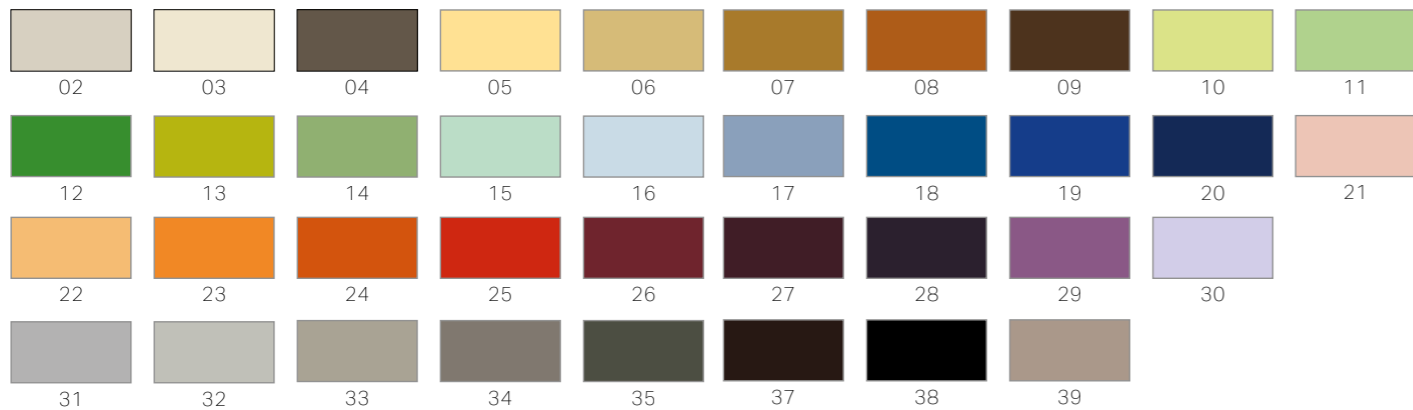

.999 Multi colour: Please state colour number in the order text

All prices RRP excl. VAT