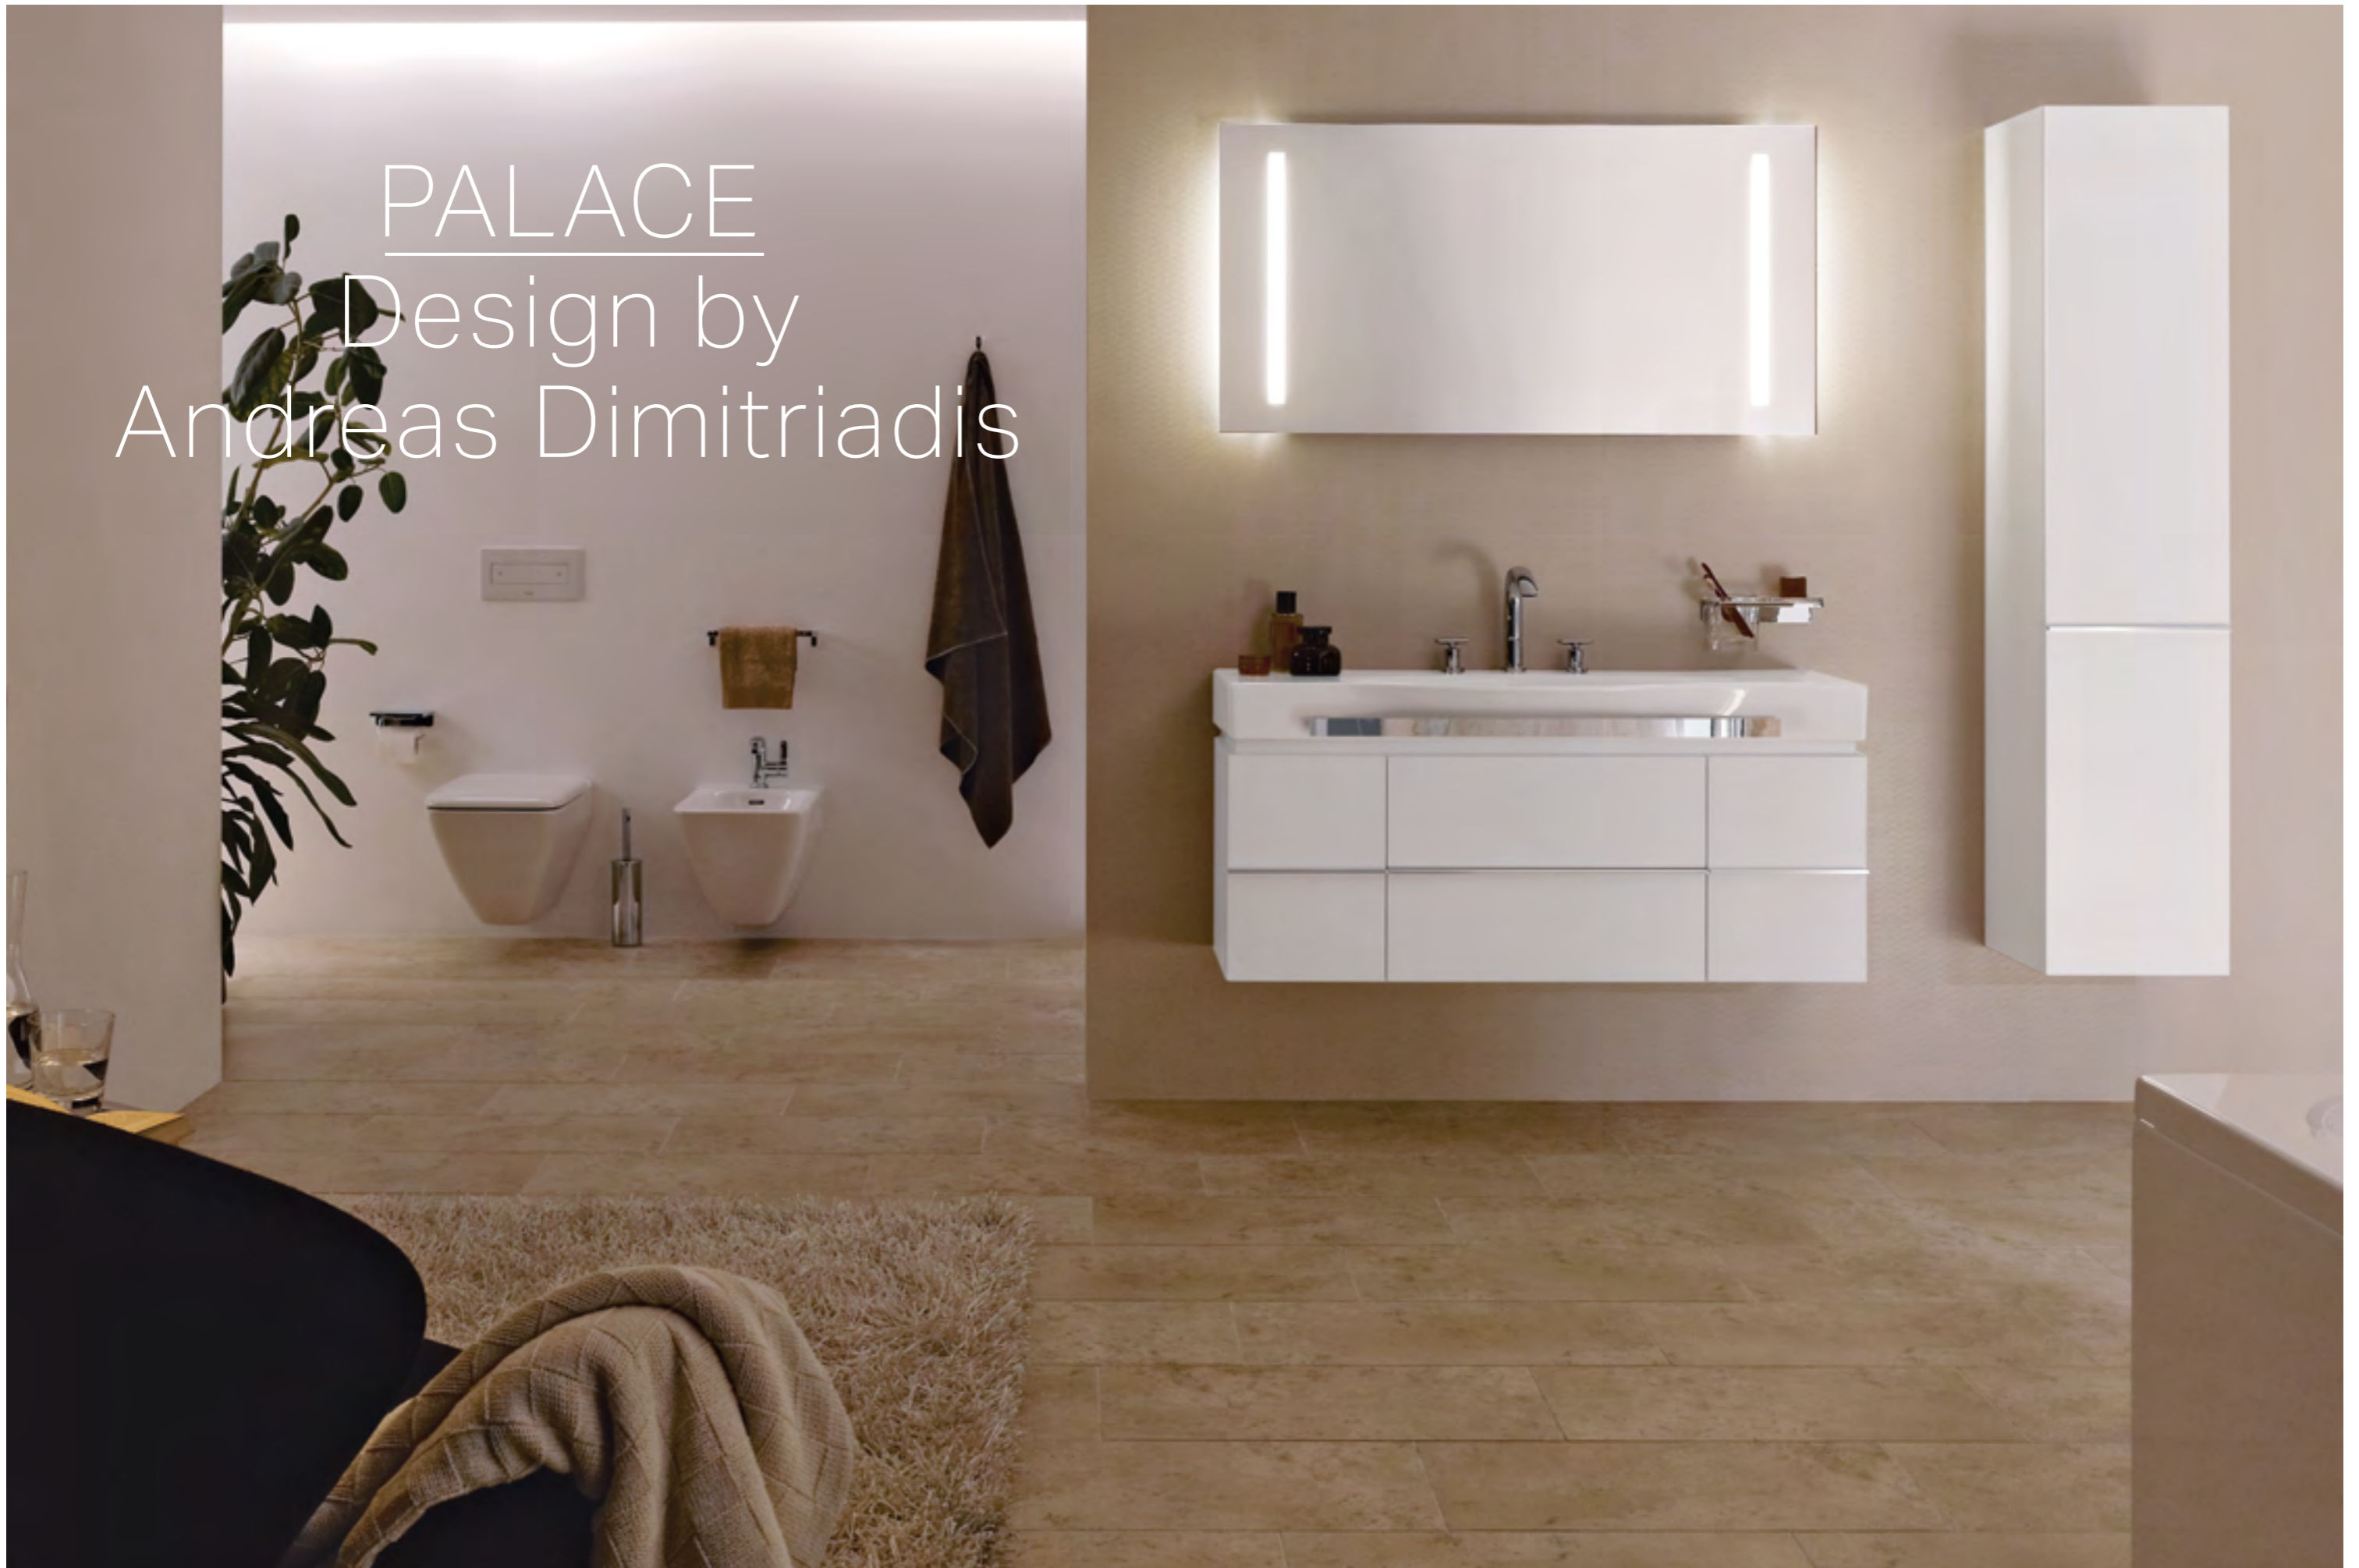

PALACE
Design by
Andreas Dimitriadis

Palace Tall cabinet, vanity unit and washbasin with wall-hung WC and bidet