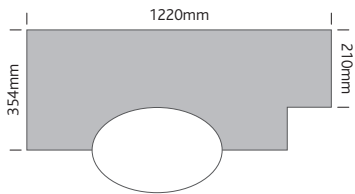

Pricing Your Corian® Solid Surface Worktop