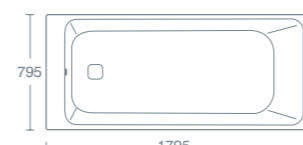

Height floor to rim: 550mm.

A  
170x70 695  
170x75 745

Turano

Vara

Vipava

TURANO PENINSULA D-SHAPE DOUBLE ENDED BATH

VARA FREESTANDING BATH

VIPAVA FREESTANDING BATH