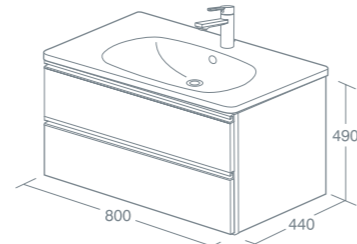

Mavone

MAVONE 50CM
WALL MOUNTED VANITY
BASIN UNIT - 2 DRAWERS

50cm vanity basin unit, 2 soft close drawers

	£461.00
☐ Gloss white	T0039OV
☐ Gloss light grey	T0039PH
☐ Matt dark taupe	T0039PU
☐ Light wood	T0039VI
	£27.24
Universal space saving syphon*	EE23033967

*Space saving waste required, purchased separately.
For use with Mavone 50cm vanity basin U855901 see p134.

MAVONE 60CM
WALL MOUNTED VANITY
BASIN UNIT - 2 DRAWERS

60cm vanity basin unit, 2 soft close drawers

	£502.91
☐ Gloss white	T0050OV
☐ Gloss light grey	T0050PH
☐ Matt dark taupe	T0050PU
☐ Light wood	T0050VI
	£27.24
Universal space saving syphon*	EE23033967

*Space saving waste required, purchased separately.
For use with Mavone 60cm vanity basin U82001 p135.

MAVONE 80CM
WALL MOUNTED VANITY
BASIN UNIT - 2 DRAWERS

80cm vanity basin unit, 2 soft close drawers

	£530.84
☐ Gloss white	T0051OV
☐ Gloss light grey	T0051PH
☐ Matt dark taupe	T0051PU
☐ Light wood	T0051VI
	£27.24
Universal space saving syphon*	EE23033967

*Space saving waste required, purchased separately.
For use with Mavone 80cm vanity basin U851901 see p135.

Mavone

MAVONE 100CM
WALL MOUNTED VANITY
BASIN UNIT - 2 DRAWERS

100cm vanity basin unit, 1 soft close drawer

	£628.63
☐ Gloss white	T0052OV
☐ Gloss light grey	T0052PH
☐ Matt dark taupe	T0052PU
☐ Light wood	T0052VI
	£27.24
Universal space saving syphon*	EE23033967

*Space saving waste required, purchased separately.
For use with Mavone 100cm vanity basin U851801 see p135.

MAVONE 65CM
FLOOR STANDING SEMI
COUNTERTOP BASIN UNIT

65cm floor standing semi countertop basin unit,
2 soft close drawers, 1 internal shelf

	£300.36
☐ Gloss white	T0059OV
☐ Gloss light grey	T0059PH
☐ Matt dark taupe	T0059PU
☐ Light wood	T0059VI
	£27.24
Universal space saving syphon*	EE23033967