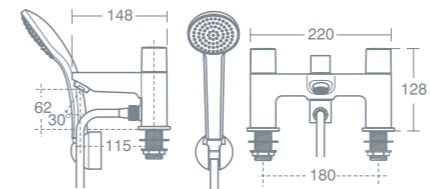

TESINO DUAL CONTROL BATH SHOWER MIXER WITH SHOWER SET

Dual control 2 hole bath shower mixer with shower set **£463.07** **B1054AA**

Suitable for high pressure only.