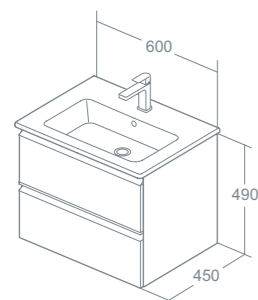

Universal space saving syphon*	£27.24	<b>EE23033967</b>
--------------------------------	--------	-------------------

\*Space saving waste required, purchased separately. For use with Rienza 60cm vanity basin U867101 see p137.