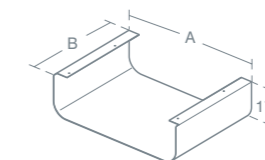

For use with Turano 55cm asymmetric vessel basin U835201 p120.

TURANO OPEN SHELF

Open shelf, gloss white finish		
35cm shelf	<b>£55.48</b>	<b>R4340WG</b>
45cm shelf	<b>£62.41</b>	<b>R4344WG</b>
50cm shelf	<b>£69.34</b>	<b>R4341WG</b>
60cm shelf	<b>£76.28</b>	<b>R4342WG</b>
80cm shelf	<b>£90.14</b>	<b>R4343WG</b>