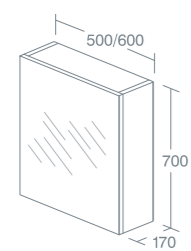

Mirror cabinets

MIRROR CABINETS
- 1 DOOR

50cm with 1 door	£303.07	T3588AL
60cm with 1 door	£319.02	T3589AL

Soft close door.
Internal cosmetic mirror.
Two adjustable glass shelves.
Includes mounting kit.

MIRROR CABINETS
- 2 DOOR

70cm with 2 doors	£350.93	T3590AL
80cm with 2 doors	£386.02	T3591AL
100cm with 2 doors	£424.62	T3592AL
120cm with 2 doors	£488.30	T3593AL

Soft close doors.
Internal cosmetic mirror.
Two adjustable glass shelves.
Includes mounting kit.

MIRROR CABINETS WITH
BOTTOM AMBIENT LIGHT
- 1 DOOR

50cm with 1 door	£570.55	T3428AL
60cm with 1 door	£613.50	T3430AL

Soft close door.
Internal cosmetic mirror.
Two adjustable glass shelves.
Integrated bottom LED light for washbasin.
Switch.
Recharging socket for toothbrush or shaver.
220-240V, 50-60Hz, IP44, Class II.
Includes mounting kit.

Mirror cabinets

MIRROR CABINETS WITH
BOTTOM AMBIENT LIGHT
- 2 DOOR

70cm with 2 doors	£674.86	T3439AL
80cm with 2 doors	£742.33	T3442AL
100cm with 2 doors	£816.56	T3498AL
120cm with 2 doors	£898.22	T3499AL

Soft close doors.
Internal cosmetic mirror.
Two adjustable glass shelves.
Integrated bottom LED light for washbasin.
Switch.
Recharging socket for toothbrush or shaver.
220-240V, 50-60Hz, IP44, Class II.
Includes mounting kit.

MIRROR CABINETS WITH
BOTTOM AMBIENT & FRONT
LIGHT - 1 DOOR

60cm with 1 door	£858.90	T3373AL
80cm with 1 door	£1,086.50	T3388AL

Soft close door.
Internal full length mirror.
Two adjustable glass shelves.
Front LED light.
Integrated bottom LED light for washbasin.
Switch.
Recharging socket for toothbrush or shaver.
220-240V, 50-60Hz, IP44, Class II.
Includes mounting kit.

MIRROR CABINETS WITH
BOTTOM AMBIENT & FRONT
LIGHT - 2 DOOR

100cm with 2 doors	£1,195.16	T3389AL
120cm with 2 doors	£1,314.68	T3425AL