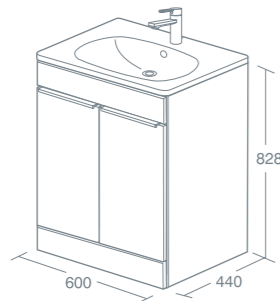

Mavone

MAVONE WORKTOPS

65cm worktop	£60.08
□ Gloss white	T0057OV
■ Gloss light grey	T0057PH
■ Matt dark taupe	T0057PU
■ Light wood	T0057VI

130cm worktop	£89.40
□ Gloss white	T0058OV
■ Gloss light grey	T0058PH
■ Matt dark taupe	T0058PU
■ Light wood	T0058VI

Worktops are compatible with Mavone semi countertop unit T0059 and Mavone WC unit T0056, see p171.

MAVONE 60CM FLOOR STANDING VANITY BASIN UNIT

60cm floor standing vanity basin unit, 2 soft close drawers, 1 internal shelf	£398.14
□ Gloss white	T0053OV
■ Gloss light grey	T0053PH
■ Matt dark taupe	T0053PU
■ Light wood	T0053VI

Universal space saving syphon*
EE23033967

*Space saving waste required, purchased separately.
For use with Mavone 60cm vanity basin U852001 see p135.

MAVONE 40CM FULL COLUMN UNIT

40cm full column unit, 1 soft close door	£447.02
□ Gloss white	T0054OV
■ Gloss light grey	T0054PH
■ Matt dark taupe	T0054PU
■ Light wood	T0054VI

MAVONE 40CM HALF COLUMN UNIT

40cm half column unit, 1 soft close door	£349.25
□ Gloss white	T0055OV
■ Gloss light grey	T0055PH
■ Matt dark taupe	T0055PU
■ Light wood	T0055VI

Rienza

Finishes

RIENZA PRODUCTS ARE AVAILABLE IN FOUR FINISHES

Gloss white (WG)
High gloss lacquered finish

Matt anthracite (Y2)
Matt laminate finish

Dark walnut (PA)
Textured laminate wood finish

Light pine (PB)
Textured laminate wood finish