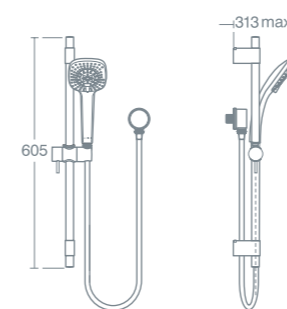

Shower mixers

Basento

BASENTO BUILT IN SQUARE SHOWER MIXER

Thermostatic built in square shower mixer **A6456AA** £476.11

Suitable for low and high pressure. Requires a suitable outlet such as Borbera M3 shower kit B1043AA.

BASENTO BUILT IN SQUARE SHOWER WITH DIVERTER

Thermostatic built in square shower with diverter **A6457AA** £530.99

Suitable for low and high pressure. Requires two suitable outlets such as Borbera M3 shower kit B1043AA and rainshower B1044AA.

BASENTO BUILT IN SQUARE BATH SHOWER MIXER

Thermostatic built in square bath shower mixer **A6458AA** £530.99

Suitable for low and high pressure. Requires two suitable outlets such as Borbera M3 shower kit B1043AA and combined bath filler and overflow E6791AA.

Showers

Borbera

Removable 8 litres per minute Eco flow regulator. Includes wall elbow.

Removable 8 litres per minute Eco flow regulator. Includes wall elbow.

Minimum pressure 0.5 bar. Suitable for high pressure only. Removable 12 litres per minute Eco flow regulator in rainshower and 8 litres per minute Eco flow regulator in handspray. Includes diverter.