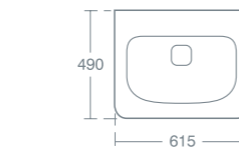

TINELLA 60CM WALL MOUNTED BASIN

60cm wall mounted basin, one taphole	£312.72	U826401
Towel rail 60cm	£142.16	U8335AA

For wall hanging only with fixing set provided.

TINELLA 90CM WALL MOUNTED BASIN

90cm wall mounted basin, one taphole	£419.34	U826501
Towel rail 90cm	£152.54	U8337AA

For wall hanging only with fixing set provided.

TINELLA 90CM LEFT HAND WALL MOUNTED BASIN

90cm wall mounted basin, one taphole, left hand	£447.76	U826601
Towel rail 90cm	£152.54	U8337AA

For wall hanging only with fixing set provided.

TINELLA 90CM RIGHT HAND WALL MOUNTED BASIN

90cm wall mounted basin, one taphole, right hand	£447.76	U826701
Towel rail 90cm	£152.54	U8337AA

For wall hanging only with fixing set provided.

TINELLA 120CM WALL MOUNTED BASIN

120cm wall mounted basin, one taphole	£625.44	U826901
Towel rail 112cm	£180.29	U8339AA

For wall hanging only with fixing set provided.

TINELLA 120CM WALL MOUNTED DOUBLE BASIN

120cm wall mounted double basin, two tapholes	£689.40	U826801
Towel rail 112cm	£180.29	U8339AA

For wall hanging only with fixing set provided.

TURANO 60CM VANITY BASIN

60cm vanity basin, one taphole, for use with furniture, shelf or pedestal*	£282.88	U834601
Full pedestal	£113.72	U834801
Semi pedestal	£113.72	U834901
Idealflow waste (for pedestal/wall mounted installation)	£25.09	N8326AA

For use with furniture basin unit R4302 see p180.
*Space saving Idealflow hidden overflow supplied with basin unit, when fitting with a pedestal or wall mounting please order Idealflow hidden overflow waste N8326AA.

TURANO 80CM VANITY BASIN

80cm vanity basin, one taphole, for use with furniture, shelf or pedestal*	£440.65	U834401
Full pedestal	£113.72	U834801
Semi pedestal	£113.72	U834901
Idealflow waste (for pedestal/wall mounted installation)	£25.09	N8326AA