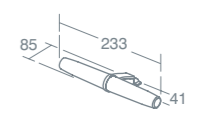

30cm LED light	£208.60	T320967

8W, 30V, 5700K.
For use with mirrors with ambient light p141; mirror cabinets and mirror cabinets with ambient light p143.

60cm LED light	£245.40	T322967

12W, 230V, 5700K.
For use with mirrors with ambient light p141; mirror cabinets and mirror cabinets with ambient light p143.

23cm Eva LED light	£73.62	T3189AA

6W, 230V, 4000K.
For use with mirrors with ambient light p141; mirror cabinets and mirror cabinets with ambient light p143.