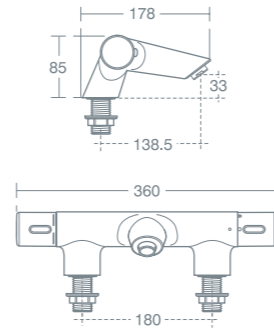

Dual control 2 hole bath filler **£299.47** **B9699AA**

ROSITA 2 HOLE BATH SHOWER MIXER

Dual control 2 hole bath shower mixer with shower set **£349.39** **B8428AA**