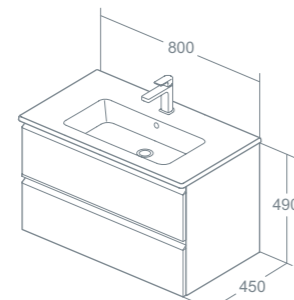

Rienza

RIENZA 60CM WALL MOUNTED VANITY BASIN UNIT

60cm vanity basin unit, 2 soft close drawers

☐ Gloss white	£564.00	E2148WG
☒ Matt anthracite	£564.00	E2148Y2
☒ Dark walnut	£504.00	E2148PA
☒ Light pine	£504.00	E2148PB

Universal space saving syphon*	£27.24	EE23033967

*Space saving waste required, purchased separately. For use with Rienza 60cm vanity basin U867101 see p137.

RIENZA 80CM WALL MOUNTED VANITY BASIN UNIT

80cm vanity basin unit, 2 soft close drawers

☐ Gloss white	£594.00	E2149WG
☒ Matt anthracite	£594.00	E2149Y2
☒ Dark walnut	£530.40	E2149PA
☒ Light pine	£530.40	E2149PB

Universal space saving syphon*	£27.24	EE23033967

*Space saving waste required, purchased separately. For use with Rienza 80cm vanity basin U867201 see p137.

RIENZA 100CM WALL MOUNTED VANITY BASIN UNIT

☐ Gloss white	£705.60	E2151WG
☒ Matt anthracite	£705.60	E2151Y2
☒ Dark walnut	£630.00	E2151PA
☒ Light pine	£630.00	E2151PB

Universal space saving syphon*	£27.24	EE23033967

*Space saving waste required, purchased separately. For use with Rienza 100cm vanity basin U867301 see p137.

Rienza

RIENZA 45CM GUEST BASIN UNIT

45cm guest basin unit

☐ Gloss white	£369.60	E2158WG
☒ Matt anthracite	£369.60	E2158Y2
☒ Dark walnut	£330.00	E2158PA
☒ Light pine	£330.00	E2158PB

Universal space saving syphon*	£27.24	EE23033967

*Space saving waste required, purchased separately. One internal shelf. For use with 45cm Rienza guest basin U866301 or U866401 see p138. Unit suitable for use with left or right hand guest basins.

RIENZA 65CM FLOOR STANDING SEMI COUNTERTOP BASIN UNIT

☐ Gloss white	£337.20	E2154WG
☒ Matt anthracite	£337.20	E2154Y2
☒ Dark walnut	£301.20	E2154PA
☒ Light pine	£301.20	E2154PB

Universal space saving syphon*	£27.24	EE23033967