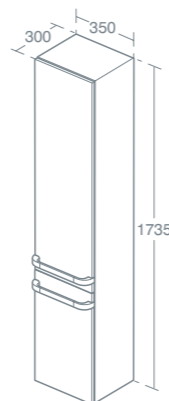

Left hand door is hinged on the left and opens from the right. Right hand door is hinged on the right and opens on the left. Four internal glass shelves and one MDF shelf included.

Turano

TURANO 35CM SIDE UNIT