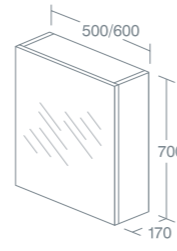

Mirror cabinets

MIRROR CABINETS
- 1 DOOR

50cm with 1 door	£303.07	T3588AL
60cm with 1 door	£319.02	T3589AL

Soft close door.
Internal cosmetic mirror.
Two adjustable glass shelves.
Includes mounting kit.

MIRROR CABINETS
- 2 DOOR

70cm with 2 doors	£350.93	T3590AL
80cm with 2 doors	£386.02	T3591AL
100cm with 2 doors	£424.62	T3592AL
120cm with 2 doors	£488.30	T3593AL

Soft close doors.
Internal cosmetic mirror.
Two adjustable glass shelves.
Includes mounting kit.

MIRROR CABINETS WITH
BOTTOM AMBIENT LIGHT
- 1 DOOR

50cm with 1 door	£570.55	T3428AL
60cm with 1 door	£613.50	T3430AL

Soft close door.
Internal cosmetic mirror.
Two adjustable glass shelves.
Integrated bottom LED light for washbasin.
Switch.
Recharging socket for toothbrush or shaver.
220-240V, 50-60Hz, IP44, Class II.
Includes mounting kit.

Mirror cabinets

MIRROR CABINETS WITH
BOTTOM AMBIENT LIGHT
- 2 DOOR

70cm with 2 doors	£674.86	T3439AL
80cm with 2 doors	£742.33	T3442AL
100cm with 2 doors	£816.56	T3498AL
120cm with 2 doors	£898.22	T3499AL

Soft close doors.
Internal cosmetic mirror.
Two adjustable glass shelves.
Integrated bottom LED light for washbasin.
Switch.
Recharging socket for toothbrush or shaver.
220-240V, 50-60Hz, IP44, Class II.
Includes mounting kit.

MIRROR CABINETS WITH
BOTTOM AMBIENT & FRONT
LIGHT - 1 DOOR

60cm with 1 door	£858.90	T3373AL
80cm with 1 door	£1,086.50	T3388AL

Soft close door.
Internal full length mirror.
Two adjustable glass shelves.
Front LED light.
Integrated bottom LED light for washbasin.
Switch.
Recharging socket for toothbrush or shaver.
220-240V, 50-60Hz, IP44, Class II.
Includes mounting kit.

MIRROR CABINETS WITH
BOTTOM AMBIENT & FRONT
LIGHT - 2 DOOR

100cm with 2 doors	£1,195.16	T3389AL
120cm with 2 doors	£1,314.68	T3425AL