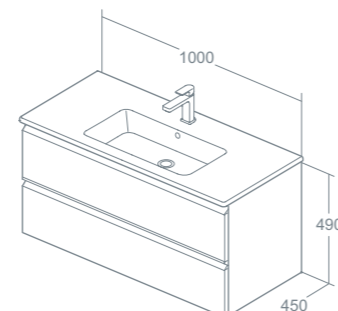

Rienza

RIENZA 60CM WALL MOUNTED VANITY BASIN UNIT

60cm vanity basin unit, 2 soft close drawers

☐ Gloss white	£564.00	E2148WG
☒ Matt anthracite	£564.00	E2148Y2
☒ Dark walnut	£504.00	E2148PA
☒ Light pine	£504.00	E2148PB

Universal space saving syphon*	£27.24	EE23033967

*Space saving waste required, purchased separately. For use with Rienza 60cm vanity basin U867101 see p137.

RIENZA 80CM WALL MOUNTED VANITY BASIN UNIT

80cm vanity basin unit, 2 soft close drawers

☐ Gloss white	£594.00	E2149WG
☒ Matt anthracite	£594.00	E2149Y2
☒ Dark walnut	£530.40	E2149PA
☒ Light pine	£530.40	E2149PB

Universal space saving syphon*	£27.24	EE23033967

*Space saving waste required, purchased separately. For use with Rienza 80cm vanity basin U867201 see p137.

RIENZA 100CM WALL MOUNTED VANITY BASIN UNIT

☐ Gloss white	£705.60	E2151WG
☒ Matt anthracite	£705.60	E2151Y2
☒ Dark walnut	£630.00	E2151PA
☒ Light pine	£630.00	E2151PB

Universal space saving syphon*	£27.24	EE23033967

*Space saving waste required, purchased separately. For use with Rienza 100cm vanity basin U867301 see p137.

Rienza

RIENZA 45CM GUEST BASIN UNIT

45cm guest basin unit

☐ Gloss white	£369.60	E2158WG
☒ Matt anthracite	£369.60	E2158Y2
☒ Dark walnut	£330.00	E2158PA
☒ Light pine	£330.00	E2158PB

Universal space saving syphon*	£27.24	EE23033967

*Space saving waste required, purchased separately. One internal shelf. For use with 45cm Rienza guest basin U866301 or U866401 see p138. Unit suitable for use with left or right hand guest basins.

RIENZA 65CM FLOOR STANDING SEMI COUNTERTOP BASIN UNIT

☐ Gloss white	£337.20	E2154WG
☒ Matt anthracite	£337.20	E2154Y2
☒ Dark walnut	£301.20	E2154PA
☒ Light pine	£301.20	E2154PB

Universal space saving syphon*	£27.24	EE23033967