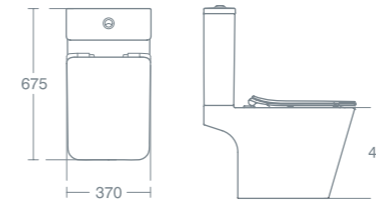

WCs and Bidets

WCs