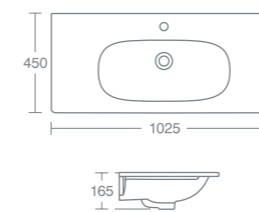

100cm vanity basin, one taphole **£321.30** **U851801**
Basin wall mounted using the E0157 wall fixing set.
Can be used with dedicated furniture unit T0048 see p169 or T0052 see p171.