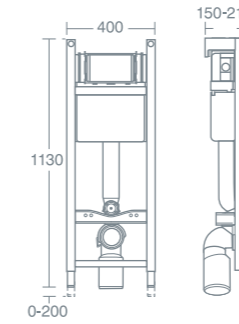

110CM PNEUMATIC FRAME

110cm Pneumatic frame for front flush plate	£408.72	E932767