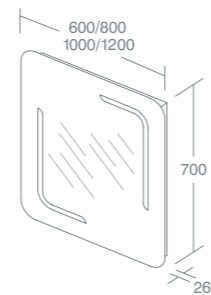

40x100cm	£276.07	T3258BH
50x70cm	£306.76	T3259BH
60x70cm	£337.43	T3278BH
70x70cm	£371.17	T3335BH
80x70cm	£408.29	T3336BH
100x70cm	£449.12	T3337BH
120x70cm	£494.03	T3338BH

Portrait and landscape mounting options.
LED ambient lighting (4 sides).
Anti-steam system.
Without switch.
220-240V, 50-60Hz, IP44, Class II.
Includes mounting kit.

50x70cm	£368.10	T3339BH
60x70cm	£404.92	T3340BH
70x70cm	£445.40	T3341BH
80x70cm	£489.94	T3342BH
100x70cm	£538.93	T3343BH
120x70cm	£592.82	T3344BH

Front top LED light.
Anti-steam system.
Without switch.
220-240V, 50-60Hz, IP44, Class II.
Includes mounting kit.

50x70cm	£386.51	T3345BH
60x70cm	£425.16	T3346BH
80x70cm	£514.44	T3347BH
100x70cm	£565.88	T3348BH
120x70cm	£622.46	T3349BH

Portrait and landscape mounting options.
Top and bottom LED light.
Anti-steam system.
Sensor switch with dimmer.
220-240V, 50-60Hz, IP44, Class II.
Includes mounting kit.

60x70cm	£552.16	T3350BH
80x70cm	£668.10	T3351BH
100x70cm	£734.92	T3352BH
120x70cm	£808.40	T3353BH

Front LED light.
Ambient bottom LED (for washbasin).
Anti-steam system.
Sensor switch with dimmer.
220-240V, 50-60Hz, IP44, Class II.
Includes mounting kit.