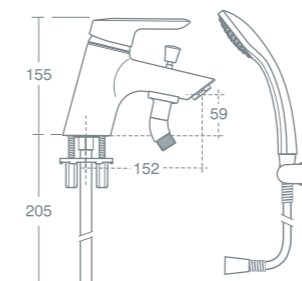

Single lever 1 hole bath filler	£299.47	B8425AA

ROSITA SINGLE LEVER 1 HOLE BATH SHOWER MIXER