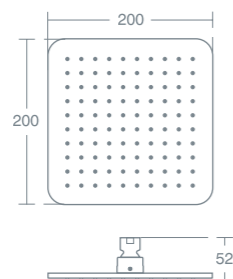

Prices include VAT at 20%. Codes in black indicate Sottini core range.