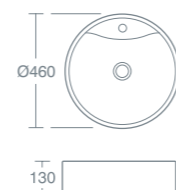

OFANTO 46CM VESSEL BASIN - ONE TAPHOLE

46cm vessel basin, one taphole **£282.88** **U827901**