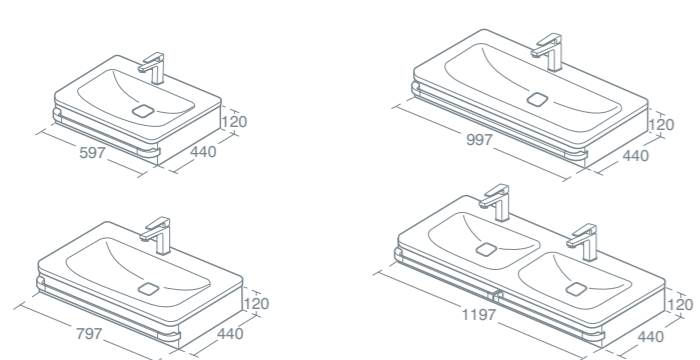

Turano

TURANO 60, 80, 100, 120CM
BASIN SHELVES

Basin shelves	60cm £318.96	80cm £360.56	100cm £402.17	120cm £429.90
□ Gloss white	R4310WG	R4311WG	R4312WG	R4313WG
■ Gloss light grey	R4310FA	R4311FA	R4312FA	R4313FA
■ Gloss light brown	R4310FC	R4311FC	R4312FC	R4313FC
■ Light brown wood	R4310FF	R4311FF	R4312FF	R4313FF
■ Light grey wood	R4310FE	R4311FE	R4312FE	R4313FE

Handles purchased separately see p163. Suitable for use with or without vanity basin. Suitable for use with or without handles.
60cm shelf for use with Turano 60cm vanity basin U834601 see p143, 60cm worktop (for shelf without basin) R4321 see p185, or 55cm vessel basin U835301 see p144.
80cm shelf for use with Turano 80cm vanity basin U834401 see p143, 80cm worktop (for shelf without basin) R4322 see p185, or 55cm vessel basin U835301 or 55cm asymmetric vessel basin U835201 see p144.
100cm shelf for use with Turano 100cm vanity basin U834201 see p143, 100cm worktop (for shelf without basin) R4323 see p185, or 55cm vessel basin U835301 or 55cm asymmetric vessel basin U835201 see p144.
120cm shelf for use with Turano 120cm double vanity basin U834001 see p143, 120cm worktop (for shelf without basin) R4324, see p185, or two 55cm vessel basins U835301 see p144.
Vessel installations require a worktop, see p185.

TURANO WORKTOP FOR
SYMMETRIC VESSEL BASINS

Worktop for symmetric vessel, white tempered glass		
60cm glass worktop	£249.62	R4330SA
80cm glass worktop	£284.29	R4331SA
100cm glass worktop	£339.77	R4332SA
120cm glass worktop	£381.36	R4333SA

For use with Turano 55cm vessel basin U835301 p120.

Turano

TURANO WORKTOP FOR
ASYMMETRIC VESSEL BASINS

Worktop for asymmetric vessel, white tempered glass		
80cm glass worktop	£284.29	R4335SA
100cm glass worktop	£339.77	R4336SA