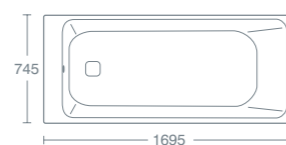

Height floor to rim: 550mm.

A  
170x70 695  
170x75 745

Turano

Vara

Vipava

TURANO PENINSULA D-SHAPE DOUBLE ENDED BATH

VARA FREESTANDING BATH

VIPAVA FREESTANDING BATH