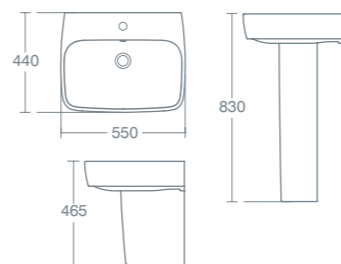

RIENZA 55CM BASIN

55cm basin with overflow, one taphole	£132.00	U866601
Full pedestal	£79.20	U866801
Semi pedestal	£87.60	U866901

Basin wall mounted using the E0157 wall fixing set, with semi pedestal fixed to wall with fixings supplied or full pedestal mounted using 2 screws.