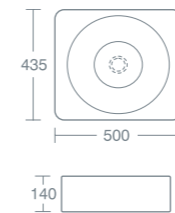

**GRAVINA 70CM BASIN - ONE TAPHOLE**

70cm basin with one taphole, no overflow **£398.00 U832601**

For use with a freeflow or strainer waste.

**GRAVINA 50CM BASIN**

50cm basin, no taphole, no overflow **£326.94 U832301**