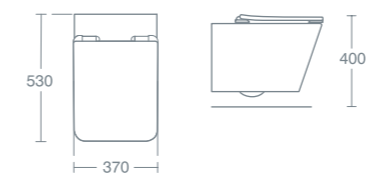

WCs and Bidets

WCs