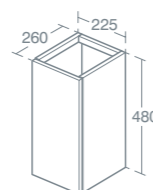

TURANO 35CM COLUMN UNIT - 2 DOORS