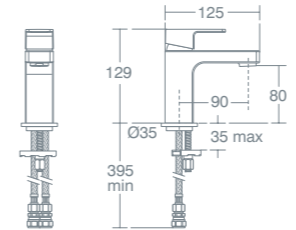

Mixers and Showers

Mixers

CENO SINGLE LEVER BASIN MIXER

Single lever basin mixer **£132.00** **A7258AA**

5 litres per minute Eco flow regulator fitted.
Suitable for high pressure only.
Available Spring 2020.

CENO SINGLE LEVER MINI BASIN MIXER

Single lever mini basin mixer **£132.00** **A7257AA**

5 litres per minute Eco flow regulator fitted.
Suitable for high pressure only.
Available Spring 2020.

CENO SINGLE LEVER GRANDE BASIN MIXER

Single lever grande basin **£151.80** **A7259AA**

5 litres per minute Eco flow regulator fitted.
Suitable for high pressure only.
Available Spring 2020.

CENO SINGLE LEVER VESSEL BASIN MIXER

Single lever vessel basin mixer **£237.60** **A7260AA**

5 litres per minute Eco flow regulator fitted.
Suitable for high pressure only.
Available Spring 2020.

CENO SINGLE LEVER HIGH SPOUT SWIVELLING BASIN MIXER

Single lever high spout basin mixer **£237.60** **A7261AA**

5 litres per minute Eco flow regulator fitted.
Swivel spout.
Suitable for high pressure only.
Available Spring 2020.

Prices include VAT at 20%. Codes in black indicate Sottini core range.