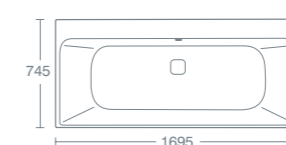

Height floor to rim: 550mm.

A  
170x70 695  
170x75 745

Turano

Vara

Vipava

TURANO PENINSULA D-SHAPE DOUBLE ENDED BATH

VARA FREESTANDING BATH

VIPAVA FREESTANDING BATH