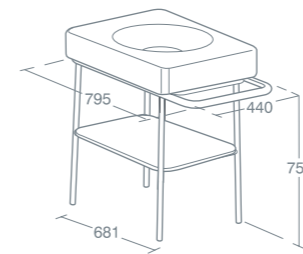

50cm basin with one taphole, no overflow **£326.94 U832401**

For use with a freeflow or strainer waste.

GRAVINA 70CM WASHSTAND

70cm washstand, white **£540.17 U8328YI**

70cm washstand, black **£540.17 U8328YJ**

70cm wooden shelf for Gravina washstand **£170.58 U833067**

For use with Gravina 70cm washbasins.