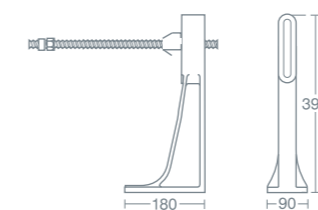

WALL HUNG SUPPORT FRAME

Support frame with bolts for wall hung WC bowls	£196.37	E006067

Prices include VAT at 20%. Codes in black indicate Sottini core range.