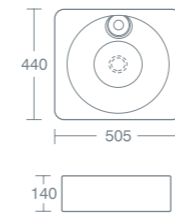

50cm basin, no taphole, no overflow **£326.94 U832301**

For use with a freeflow or strainer waste.