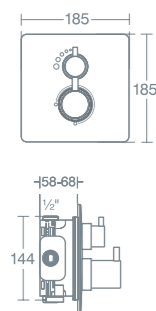

Shower mixers

Basento

BASENTO BUILT IN SQUARE SHOWER MIXER

Thermostatic built in square shower mixer **A6456AA** £476.11

Suitable for low and high pressure. Requires a suitable outlet such as Borbera M3 shower kit B1043AA.

BASENTO BUILT IN SQUARE SHOWER WITH DIVERTER

Thermostatic built in square shower with diverter **A6457AA** £530.99

Suitable for low and high pressure. Requires two suitable outlets such as Borbera M3 shower kit B1043AA and rainshower B1044AA.

BASENTO BUILT IN SQUARE BATH SHOWER MIXER

Thermostatic built in square bath shower mixer **A6458AA** £530.99

Suitable for low and high pressure. Requires two suitable outlets such as Borbera M3 shower kit B1043AA and combined bath filler and overflow E6791AA.

Showers

Borbera

Removable 8 litres per minute Eco flow regulator. Includes wall elbow.

Removable 8 litres per minute Eco flow regulator. Includes wall elbow.

Minimum pressure 0.5 bar. Suitable for high pressure only. Removable 12 litres per minute Eco flow regulator in rainshower and 8 litres per minute Eco flow regulator in handspray. Includes diverter.