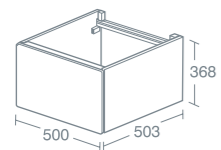

Ippari

IPPARI WALL MOUNTED BASIN UNIT WITH PUSH TO OPEN, SOFT CLOSE, DRAWER

50cm Basin unit	£703.63
Gloss soft grey	U8394EB
Gloss soft brown	U8394EL
Gloss dark blue	U8394GL
Tobacco	U8394KH
Dark oak	U8394KO
Gloss white	U8394WG

70cm Basin unit	£817.36
Gloss soft grey	U8396EB
Gloss soft brown	U8396EL
Gloss dark blue	U8396GL
Tobacco	U8396KH
Dark oak	U8396KO
Gloss white	U8396WG

105cm Basin unit	£1,108.74
Gloss soft grey	U8398EB
Gloss soft brown	U8398EL
Gloss dark blue	U8398GL
Tobacco	U8398KH
Dark oak	U8398KO
Gloss white	U8398WG

60cm Basin unit	£746.26
Gloss soft grey	U8395EB
Gloss soft brown	U8395EL
Gloss dark blue	U8395GL
Tobacco	U8395KH
Dark oak	U8395KO
Gloss white	U8395WG

85cm Basin unit	£931.06
Gloss soft grey	U8397EB
Gloss soft brown	U8397EL
Gloss dark blue	U8397GL
Tobacco	U8397KH
Dark oak	U8397KO
Gloss white	U8397WG

120cm Basin unit	£1,321.96
Gloss soft grey	U8399EB
Gloss soft brown	U8399EL
Gloss dark blue	U8399GL
Tobacco	U8399KH
Dark oak	U8399KO
Gloss white	U8399WG

*Universal space saving syphon
£27.24
EE23033967

*Use space saving waste in all Ippari basin units to maximise the internal storage.
Use with Ippari 12mm worktop for installation with vessels.

Ippari

IPPARI CONSOLE

50cm Console	£504.61
Gloss soft grey	U8404EB
Gloss soft brown	U8404EL
Gloss dark blue	U8404GL
Tobacco	U8404KH
Dark oak	U8404KO
Gloss white	U8404WG

70cm Console	£575.70
Gloss soft grey	U8406EB
Gloss soft brown	U8406EL
Gloss dark blue	U8406GL
Tobacco	U8406KH
Dark oak	U8406KO
Gloss white	U8406WG

105cm Console	£682.30
Gloss soft grey	U8408EB
Gloss soft brown	U8408EL
Gloss dark blue	U8408GL
Tobacco	U8408KH
Dark oak	U8408KO
Gloss white	U8408WG