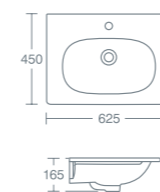

50cm short projection vanity basin, one taphole **£174.62** **U852101**
Basin wall mounted using the E0157 wall fixing set.
Can be used with dedicated furniture unit T0045 see p168.

MAVONE 60CM VANITY BASIN