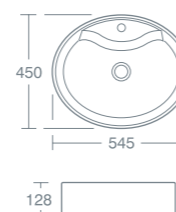

OFANTO 55x45CM VESSEL BASIN - ONE TAPHOLE

55x45cm vessel basin, one taphole **£319.82** **U828201**