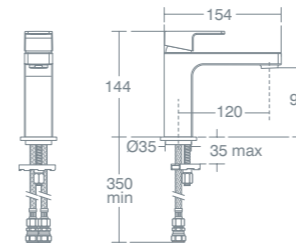

CENO SINGLE LEVER BASIN MIXER

Single lever basin mixer **£132.00** **A7258AA**

5 litres per minute Eco flow regulator fitted.
Suitable for high pressure only.
Available Spring 2020.