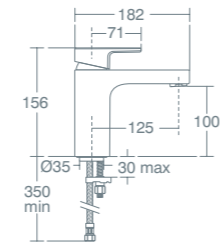

CIANE SINGLE LEVER 3 HOLE BATH SHOWER MIXER

Single lever 3 hole bath shower mixer with spout and pullout handspray	£829.30	A6511AA

Minimum pressure 1.5 bar. Suitable for high pressure only.
Consideration must be given to positioning of the mixer on tap deck of the bath, to ensure there is no interference with the overflow.