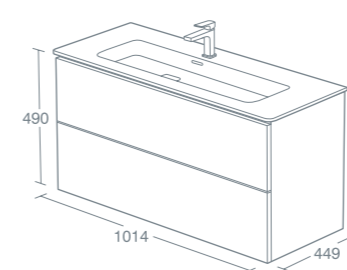

Fusaro

Finishes

FUSARO 50CM
WALL MOUNTED VANITY
BASIN UNIT

FUSARO 60CM
WALL MOUNTED VANITY
BASIN UNIT

FUSARO 80CM
WALL MOUNTED VANITY
BASIN UNIT

FUSARO 100CM
WALL MOUNTED VANITY
BASIN UNIT

FUSARO 120CM
WALL MOUNTED VANITY
BASIN UNIT

50cm vanity basin unit,
2 soft close drawers

60cm vanity basin unit,
2 soft close drawers

80cm vanity basin unit,
2 soft close drawers

100cm vanity basin unit,
2 soft close drawers

120cm vanity basin unit,
2 soft close drawers

- ☐ Gloss white **T4294WG**
- ☒ Matt anthracite **T4294Y2**
- ☒ Dark walnut **T4294PA**
- ☒ Light pine **T4294PB**

- ☐ Gloss white **T4295WG**
- ☒ Matt anthracite **T4295Y2**
- ☒ Dark walnut **T4295PA**
- ☒ Light pine **T4295PB**

- ☐ Gloss white **T4296WG**
- ☒ Matt anthracite **T4296Y2**
- ☒ Dark walnut **T4296PA**
- ☒ Light pine **T4296PB**

- ☐ Gloss white **T4297WG**
- ☒ Matt anthracite **T4297Y2**
- ☒ Dark walnut **T4297PA**
- ☒ Light pine **T4297PB**

- ☐ Gloss white **T4298WG**
- ☒ Matt anthracite **T4298Y2**
- ☒ Dark walnut **T4298PA**
- ☒ Light pine **T4298PB**

Universal space saving syphon*
£27.24
EE23033967

Universal space saving syphon*
£27.24
EE23033967

Universal space saving syphon*
£27.24
EE23033967

Universal space saving syphon*
£27.24
EE23033967

Universal space saving syphon*
£27.24
EE23033967

*Space saving waste required, purchased separately.
For use with 50cm Fusaro vanity basin U857901 or U862401
see p126.

*Space saving waste required, purchased separately.
For use with 60cm Fusaro vanity basin U858001 or
U862501 see p127.

*Space saving waste required, purchased separately.
For use with 80cm Fusaro vanity basin U858101 or U862601
see p127.

*Space saving waste required, purchased separately.
For use with 100cm Fusaro vanity basin U858201 or
U862701 see p127.

*Space saving waste required, purchased separately.
For use with 120cm Fusaro vanity basin U858301 or
U862801 see p127.