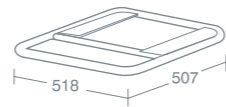

GRAVINA 50CM TOWEL RAIL

50cm towel rail for wall mounted basin - white	£156.36	U8331YI
50cm towel rail for wall mounted basin - black	£156.36	U8331YJ

For use with the Gravina 50cm washbasins.