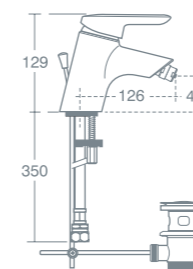

5 litres per minute Eco flow regulator fitted.  
Flow straightener also supplied.

ROSITA SINGLE LEVER BIDET MIXER

Single lever bidet mixer with pop up waste	<b>£189.65</b>	<b>B8422AA</b>
--	----------------	----------------