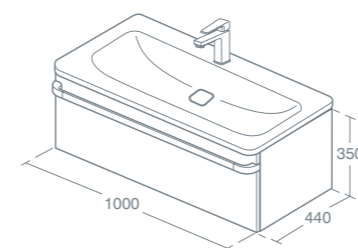

Turano

TURANO 50CM WALL MOUNTED BASIN UNIT - 1 DRAWER

50cm wall mounted basin unit, 1 soft close drawer

£637.93

☐ Gloss white	R4301WG
☐ Gloss light grey	R4301FA
☐ Gloss light brown	R4301FC
☐ Light brown wood	R4301FF
☐ Light grey wood	R4301FE

Handles purchased separately. Internal LED re-chargeable light and space saving siphon included. For use with Turano 52cm small vanity basin U835501 see p144.

TURANO 60CM WALL MOUNTED BASIN UNIT - 1 DRAWER

60cm wall mounted basin unit, 1 soft close drawer

£686.47

☐ Gloss white	R4302WG
☐ Gloss light grey	R4302FA
☐ Gloss light brown	R4302FC
☐ Light brown wood	R4302FF
☐ Light grey wood	R4302FE

Handles purchased separately. Internal LED re-chargeable light and Idealflow hidden overflow system included. For use with Turano 60cm vanity basin U834601 see p143, or 55cm vessel basin U835301 see p144. Vessel installation also requires a worktop p185.

TURANO 80CM WALL MOUNTED BASIN UNIT - 1 DRAWER

80cm wall mounted basin unit, 1 soft close drawer

£783.54

☐ Gloss white	R4303WG
☐ Gloss light grey	R4303FA
☐ Gloss light brown	R4303FC
☐ Light brown wood	R4303FF
☐ Light grey wood	R4303FE

Handles purchased separately. Internal LED re-chargeable and Idealflow hidden overflow system included. For use with 80cm vanity basin U834401 see p143, 55cm vessel basin U835301 or 55cm asymmetric vessel basin U835201 see p144. Vessel installation also requires a worktop see p185.

Turano

TURANO 100CM WALL MOUNTED BASIN UNIT - 1 DRAWER

100cm wall mounted basin unit, 1 soft close drawer

£908.35

☐ Gloss white	R4304WG
☐ Gloss light grey	R4304FA
☐ Gloss light brown	R4304FC
☐ Light brown wood	R4304FF
☐ Light grey wood	R4304FE