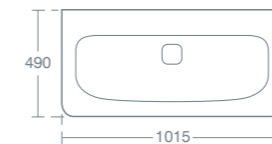

TINELLA 60CM WALL MOUNTED BASIN

60cm wall mounted basin, one taphole	£312.72	U826401
Towel rail 60cm	£142.16	U8335AA

For wall hanging only with fixing set provided.

TINELLA 90CM WALL MOUNTED BASIN

90cm wall mounted basin, one taphole	£419.34	U826501
Towel rail 90cm	£152.54	U8337AA

For wall hanging only with fixing set provided.

TINELLA 90CM LEFT HAND WALL MOUNTED BASIN

90cm wall mounted basin, one taphole, left hand	£447.76	U826601
Towel rail 90cm	£152.54	U8337AA

For wall hanging only with fixing set provided.

TINELLA 90CM RIGHT HAND WALL MOUNTED BASIN

90cm wall mounted basin, one taphole, right hand	£447.76	U826701
Towel rail 90cm	£152.54	U8337AA

For wall hanging only with fixing set provided.

TINELLA 120CM WALL MOUNTED BASIN

120cm wall mounted basin, one taphole	£625.44	U826901
Towel rail 112cm	£180.29	U8339AA

For wall hanging only with fixing set provided.

TINELLA 120CM WALL MOUNTED DOUBLE BASIN

120cm wall mounted double basin, two tapholes	£689.40	U826801
Towel rail 112cm	£180.29	U8339AA

For wall hanging only with fixing set provided.

TURANO 60CM VANITY BASIN

60cm vanity basin, one taphole, for use with furniture, shelf or pedestal*	£282.88	U834601
Full pedestal	£113.72	U834801
Semi pedestal	£113.72	U834901
Idealflow waste (for pedestal/wall mounted installation)	£25.09	N8326AA

For use with furniture basin unit R4302 see p180.
*Space saving Idealflow hidden overflow supplied with basin unit, when fitting with a pedestal or wall mounting please order Idealflow hidden overflow waste N8326AA.

TURANO 80CM VANITY BASIN

80cm vanity basin, one taphole, for use with furniture, shelf or pedestal*	£440.65	U834401
Full pedestal	£113.72	U834801
Semi pedestal	£113.72	U834901
Idealflow waste (for pedestal/wall mounted installation)	£25.09	N8326AA