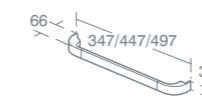

Turano

TURANO 45CM GUEST BASIN UNIT

45cm guest basin unit, 1 left or right handed door

£318.96	Left hand	Right hand
□ Gloss white	R4318WG	R4306WG
■ Gloss light grey	R4318FA	R4306FA
■ Gloss light brown	R4318FC	R4306FC
■ Light brown wood	R4318FF	R4306FF
■ Light grey wood	R4318FE	R4306FE

Left hand door is hinged on the left and opens from the right. Right hand door is hinged on the right and opens on the left. These units are not handed to the basin, you can use a left or right hand basin. When using the guest basin unit with the side unit (R4317 right), the side unit needs to be installed to the opening side (not the hinged side) of the guest basin unit to allow the door to open freely. Handles purchased separately. Internal LED re-chargeable light included. For use with 45cm asymmetric guest basins U835001 or U835101 see p144.

TURANO 22.5CM GUEST SIDE UNIT

22.5cm guest side unit with 1 push to open door

£249.62		
□ Gloss white	R4317WG	
■ Gloss light grey	R4317FA	
■ Gloss light brown	R4317FC	
■ Light brown wood	R4317FF	
■ Light grey wood	R4317FE	

When using the guest basin unit (R4318 or R4306 left), the side unit needs to be installed to the opening side (not the hinged side) of the guest basin unit to allow the door to open freely.

TURANO 35CM COLUMN UNIT - 2 DOORS

£693.41	Left hand	Right hand
□ Gloss white	R4319WG	R4315WG
■ Gloss light grey	R4319FA	R4315FA
■ Gloss light brown	R4319FC	R4315FC
■ Light brown wood	R4319FF	R4315FF
■ Light grey wood	R4319FE	R4315FE

Left hand door is hinged on the left and opens from the right. Right hand door is hinged on the right and opens on the left. Four internal glass shelves and one MDF shelf included.

Turano

TURANO 35CM SIDE UNIT

35cm side unit with 1 push to open door