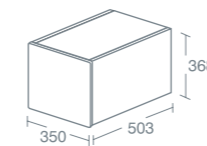

Ippari

IPPARI WALL MOUNTED BASE UNIT WITH PUSH TO OPEN, SOFT CLOSE, DRAWER

25cm Base unit	£376.69
Gloss soft grey	U8419EB
Gloss soft brown	U8419EL
Gloss dark blue	U8419GL
Tobacco	U8419KH
Dark oak	U8419KO
Gloss white	U8419WG

35cm Base unit	£419.34
Gloss soft grey	U8420EB
Gloss soft brown	U8420EL
Gloss dark blue	U8420GL
Tobacco	U8420KH
Dark oak	U8420KO
Gloss white	U8420WG

50cm Base unit	£490.40
Gloss soft grey	U8421EB
Gloss soft brown	U8421EL
Gloss dark blue	U8421GL
Tobacco	U8421KH
Dark oak	U8421KO
Gloss white	U8421WG

60cm Base unit	£533.05
Gloss soft grey	U8422EB
Gloss soft brown	U8422EL
Gloss dark blue	U8422GL
Tobacco	U8422KH
Dark oak	U8422KO
Gloss white	U8422WG

70cm Base unit	£575.70
Gloss soft grey	U8423EB
Gloss soft brown	U8423EL
Gloss dark blue	U8423GL
Tobacco	U8423KH
Dark oak	U8423KO
Gloss white	U8423WG

85cm Base unit	£639.66
Gloss soft grey	U8424EB
Gloss soft brown	U8424EL
Gloss dark blue	U8424GL
Tobacco	U8424KH
Dark oak	U8424KO
Gloss white	U8424WG

Base units are for positioning underneath basin units or consoles.
Depending on the positioning, a 12mm Ippari worktop may also be required.

Ippari

IPPARI 35CM WALL MOUNTED SIDE UNIT WITH PUSH TO OPEN, SOFT CLOSE, DRAWER

35cm Side unit	£497.50
Gloss soft grey	U8418EB
Gloss soft brown	U8418EL
Gloss dark blue	U8418GL
Tobacco	U8418KH
Dark oak	U8418KO
Gloss white	U8418WG

Use with Ippari 12mm worktop. To be used alongside basin units.

IPPARI WORKTOPS