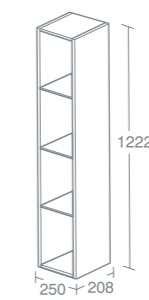

Left hand door is hinged on the left and opens from the right.  
Right hand door is hinged on the right and opens from the left.

IPPARI 25CM OPEN HALF COLUMN UNIT

25cm open half column unit, 3 shelves	<b>£355.37</b>
Gloss soft grey	<b>U8402EB</b>
Gloss soft brown	<b>U8402EL</b>
Gloss dark blue	<b>U8402GL</b>
Tobacco	<b>U8402KH</b>
Dark oak	<b>U8402KO</b>
Gloss white	<b>U8402WG</b>