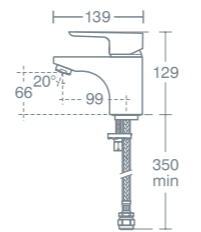

## Tesino

**TESINO SINGLE LEVER BASIN MIXER**

Single lever basin mixer with pop up waste **£186.24** **B1048AA**

Single lever basin mixer **£175.15** **B1049AA**

Suitable for low and high pressure.  
5 litres per minute Eco flow regulator fitted.  
Flow straightener also supplied.