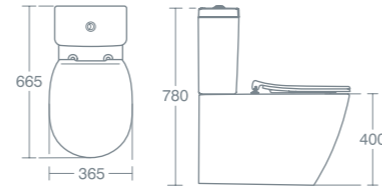

SANTORINI BOW CLOSE COUPLED BACK-TO-WALL WC

Close coupled back-to-wall WC bowl with AquaBlade® technology - horizontal outlet	£326.35	U850301
Bow close coupled cistern with dual flush valve - 6/4 litre	£212.06	E775901
Bow close coupled cistern with dual flush valve - 4/2.6 litre	£212.06	E776101
Toilet seat and cover	£115.50	E807701
Toilet seat and cover - slow close	£175.99	E807601
Slim toilet seat and cover - slow close	£179.42	E772701