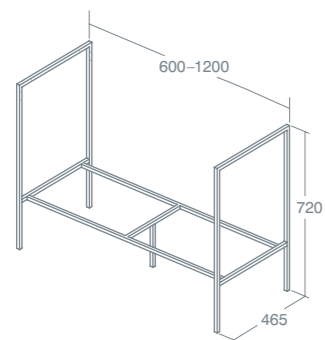

The leg frame requires two frame supports (U8599FY) and one frame bar.

IPPARI TOWEL RAILS

Bordo 36cm chrome towel rail	<b>U8426AA</b> <b>£117.28</b>
Onda 38cm chrome towel rail	<b>U8425AA</b> <b>£106.62</b>
Cubo 34cm chrome towel rail	<b>U8427AA</b> <b>£63.97</b>
Cubo 48cm chrome towel rail*	<b>U8615AA</b> <b>£70.39</b>