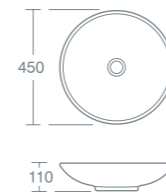

ISARCA 50CM SEMI COUNTERTOP BASIN

50cm semi countertop basin, one taphole	£256.55	U84990I

Basin fixed to countertop with securing clips provided, joint sealed with waterproof sealant. Can be used with: Mavone semi countertop unit T0059 see p171; Rienza semi countertop unit E2154 see p175.