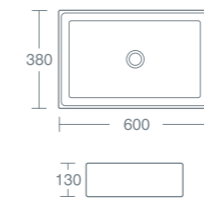

45cm asymmetric guest basin, one left hand taphole **£170.58 U835001**
For wall hanging or use with guest unit R4318 (left hand) see p182.