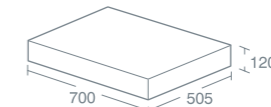

Ippari

IPPARI WALL MOUNTED BASIN UNIT WITH PUSH TO OPEN, SOFT CLOSE, DRAWER

50cm Basin unit	£703.63
Gloss soft grey	U8394EB
Gloss soft brown	U8394EL
Gloss dark blue	U8394GL
Tobacco	U8394KH
Dark oak	U8394KO
Gloss white	U8394WG

70cm Basin unit	£817.36
Gloss soft grey	U8396EB
Gloss soft brown	U8396EL
Gloss dark blue	U8396GL
Tobacco	U8396KH
Dark oak	U8396KO
Gloss white	U8396WG

105cm Basin unit	£1,108.74
Gloss soft grey	U8398EB
Gloss soft brown	U8398EL
Gloss dark blue	U8398GL
Tobacco	U8398KH
Dark oak	U8398KO
Gloss white	U8398WG

60cm Basin unit	£746.26
Gloss soft grey	U8395EB
Gloss soft brown	U8395EL
Gloss dark blue	U8395GL
Tobacco	U8395KH
Dark oak	U8395KO
Gloss white	U8395WG

85cm Basin unit	£931.06
Gloss soft grey	U8397EB
Gloss soft brown	U8397EL
Gloss dark blue	U8397GL
Tobacco	U8397KH
Dark oak	U8397KO
Gloss white	U8397WG

120cm Basin unit	£1,321.96
Gloss soft grey	U8399EB
Gloss soft brown	U8399EL
Gloss dark blue	U8399GL
Tobacco	U8399KH
Dark oak	U8399KO
Gloss white	U8399WG

*Universal space saving syphon
£27.24
EE23033967

*Use space saving waste in all Ippari basin units to maximise the internal storage.
Use with Ippari 12mm worktop for installation with vessels.

Ippari

IPPARI CONSOLE

50cm Console	£504.61
Gloss soft grey	U8404EB
Gloss soft brown	U8404EL
Gloss dark blue	U8404GL
Tobacco	U8404KH
Dark oak	U8404KO
Gloss white	U8404WG

70cm Console	£575.70
Gloss soft grey	U8406EB
Gloss soft brown	U8406EL
Gloss dark blue	U8406GL
Tobacco	U8406KH
Dark oak	U8406KO
Gloss white	U8406WG

105cm Console	£682.30
Gloss soft grey	U8408EB
Gloss soft brown	U8408EL
Gloss dark blue	U8408GL
Tobacco	U8408KH
Dark oak	U8408KO
Gloss white	U8408WG