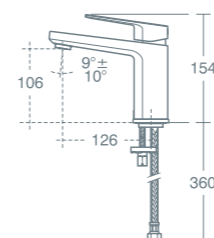

TRESA SINGLE LEVER TUBE SPOUT BASIN MIXER

Single lever tube spout basin mixer with pop up waste **£442.02** **A6461AA**

Minimum pressure 0.5 bar. Suitable for high pressure only.

TRESA DUAL CONTROL 4 HOLE BATH SHOWER MIXER WITH SPOUT

Dual control 4 hole bath shower mixer with spout and pullout handspray **£1,108.51** **A6463AA**

Minimum pressure 0.5 bar. Suitable for high pressure only. Consideration must be given to positioning of the mixer on tap deck of the bath, to ensure there is no interference with the overflow.

TRESA DUAL CONTROL 4 HOLE BATH SHOWER MIXER

Dual control 4 hole bath shower mixer, no spout, with pullout handspray **£989.18** **A6464AA**

Minimum pressure 0.5 bar. Suitable for high pressure only. A6464AA requires bath filler such as combined bath filler and overflow E1485AA or E1487AA. Consideration must be given to positioning of the mixer on tap deck of the bath, to ensure there is no interference with the overflow.

TRESA SHOWER SET WITH WALL ELBOW

Shower set with wall elbow and bracket **£408.35** **A6465AA**

Minimum pressure 0.5 bar. Suitable for high pressure only.

TRESA SHOWER SET WITH PULLOUT HANDSPRAY

Shower set with pullout handspray **£237.44** **A6466AA**

Minimum pressure 0.5 bar. Suitable for high pressure only.

TRESA SHOWER SET WITH WALL BRACKET

Shower set with wall bracket **£173.00** **A6467AA**

Minimum pressure 0.5 bar. Suitable for high pressure only.

TURANO SINGLE LEVER MINI BASIN MIXER

Single lever mini basin mixer with pop up waste **£268.25** **A6614AA**

Single lever mini basin mixer **£254.56** **A6615AA**

Minimum pressure 1 bar. Suitable for high pressure only. Swivel outlet to direct water stream. 5 litres per minute Eco flow regulator fitted.

TURANO SINGLE LEVER BASIN MIXER

Single lever basin mixer with pop up waste **£273.71** **A6616AA**

Single lever basin mixer **£266.88** **A6617AA**