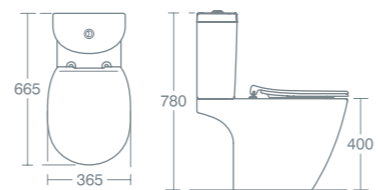

SANTORINI ELLIPSE CLOSE COUPLED WC

Close coupled WC bowl with AquaBlade® technology - horizontal outlet	£261.65	U850201
Ellipse close coupled cistern with dual flush valve - 6/4 litre	£212.06	E775801
Ellipse close coupled cistern with dual flush valve - 4/2.6 litre	£212.06	E776001
Toilet seat and cover	£115.50	E807701
Toilet seat and cover - slow close	£175.99	E807601
Slim toilet seat and cover - slow close	£179.42	E772701