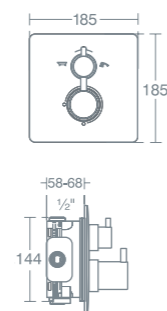

Shower mixers

Basento

BASENTO BUILT IN SQUARE SHOWER MIXER

Thermostatic built in square shower mixer **A6456AA** £476.11

Suitable for low and high pressure. Requires a suitable outlet such as Borbera M3 shower kit B1043AA.

BASENTO BUILT IN SQUARE SHOWER WITH DIVERTER

Thermostatic built in square shower with diverter **A6457AA** £530.99

Suitable for low and high pressure. Requires two suitable outlets such as Borbera M3 shower kit B1043AA and rainshower B1044AA.

BASENTO BUILT IN SQUARE BATH SHOWER MIXER

Thermostatic built in square bath shower mixer **A6458AA** £530.99

Suitable for low and high pressure. Requires two suitable outlets such as Borbera M3 shower kit B1043AA and combined bath filler and overflow E6791AA.

Showers

Borbera

Removable 8 litres per minute Eco flow regulator. Includes wall elbow.

Removable 8 litres per minute Eco flow regulator. Includes wall elbow.

Minimum pressure 0.5 bar. Suitable for high pressure only. Removable 12 litres per minute Eco flow regulator in rainshower and 8 litres per minute Eco flow regulator in handspray. Includes diverter.