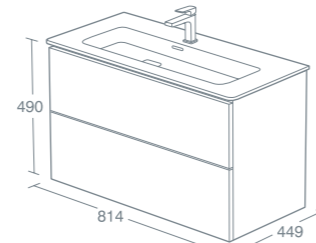

Fusaro

Finishes

FUSARO 50CM
WALL MOUNTED VANITY
BASIN UNIT

FUSARO 60CM
WALL MOUNTED VANITY
BASIN UNIT

FUSARO 80CM
WALL MOUNTED VANITY
BASIN UNIT

FUSARO 100CM
WALL MOUNTED VANITY
BASIN UNIT

FUSARO 120CM
WALL MOUNTED VANITY
BASIN UNIT

50cm vanity basin unit,
2 soft close drawers

60cm vanity basin unit,
2 soft close drawers

80cm vanity basin unit,
2 soft close drawers

100cm vanity basin unit,
2 soft close drawers

120cm vanity basin unit,
2 soft close drawers

- ☐ Gloss white **T4294WG**
- ☒ Matt anthracite **T4294Y2**
- ☒ Dark walnut **T4294PA**
- ☒ Light pine **T4294PB**

- ☐ Gloss white **T4295WG**
- ☒ Matt anthracite **T4295Y2**
- ☒ Dark walnut **T4295PA**
- ☒ Light pine **T4295PB**

- ☐ Gloss white **T4296WG**
- ☒ Matt anthracite **T4296Y2**
- ☒ Dark walnut **T4296PA**
- ☒ Light pine **T4296PB**

- ☐ Gloss white **T4297WG**
- ☒ Matt anthracite **T4297Y2**
- ☒ Dark walnut **T4297PA**
- ☒ Light pine **T4297PB**

- ☐ Gloss white **T4298WG**
- ☒ Matt anthracite **T4298Y2**
- ☒ Dark walnut **T4298PA**
- ☒ Light pine **T4298PB**

Universal space saving syphon*
£27.24
EE23033967

Universal space saving syphon*
£27.24
EE23033967

Universal space saving syphon*
£27.24
EE23033967

Universal space saving syphon*
£27.24
EE23033967

Universal space saving syphon*
£27.24
EE23033967

*Space saving waste required, purchased separately.
For use with 50cm Fusaro vanity basin U857901 or U862401
see p126.

*Space saving waste required, purchased separately.
For use with 60cm Fusaro vanity basin U858001 or
U862501 see p127.

*Space saving waste required, purchased separately.
For use with 80cm Fusaro vanity basin U858101 or U862601
see p127.

*Space saving waste required, purchased separately.
For use with 100cm Fusaro vanity basin U858201 or
U862701 see p127.

*Space saving waste required, purchased separately.
For use with 120cm Fusaro vanity basin U858301 or
U862801 see p127.