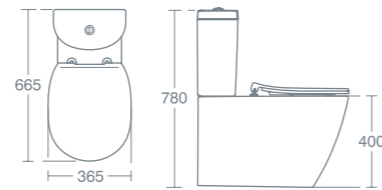

SANTORINI ELLIPSE CLOSE COUPLED BACK-TO-WALL WC

Close coupled back-to-wall WC bowl with AquaBlade® technology - horizontal outlet	£326.35	U850301
Ellipse close coupled cistern with dual flush valve - 6/4 litre	£212.06	E775801
Ellipse close coupled cistern with dual flush valve - 4/2.6 litre	£212.06	E776001
Toilet seat and cover	£115.50	E807701
Toilet seat and cover - slow close	£175.99	E807601
Slim toilet seat and cover - slow close	£179.42	E772701