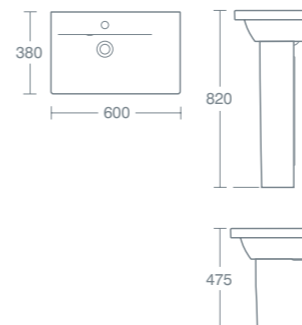

Washbasin wall mounted using the E0157 wall fixing set, with semi pedestal fixed to wall with brackets supplied or full pedestal mounted using 2 screws.  
For use with left hand furniture basin unit U8148 see p152.