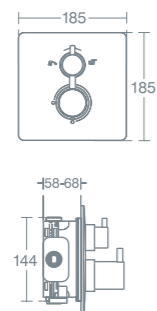

Shower mixers

Basento

BASENTO BUILT IN SQUARE SHOWER MIXER

Thermostatic built in square shower mixer **A6456AA** £476.11

Suitable for low and high pressure. Requires a suitable outlet such as Borbera M3 shower kit B1043AA.

BASENTO BUILT IN SQUARE SHOWER WITH DIVERTER

Thermostatic built in square shower with diverter **A6457AA** £530.99

Suitable for low and high pressure. Requires two suitable outlets such as Borbera M3 shower kit B1043AA and rainshower B1044AA.

BASENTO BUILT IN SQUARE BATH SHOWER MIXER

Thermostatic built in square bath shower mixer **A6458AA** £530.99

Suitable for low and high pressure. Requires two suitable outlets such as Borbera M3 shower kit B1043AA and combined bath filler and overflow E6791AA.

Showers

Borbera

Removable 8 litres per minute Eco flow regulator. Includes wall elbow.

Removable 8 litres per minute Eco flow regulator. Includes wall elbow.

Minimum pressure 0.5 bar. Suitable for high pressure only. Removable 12 litres per minute Eco flow regulator in rainshower and 8 litres per minute Eco flow regulator in handspray. Includes diverter.