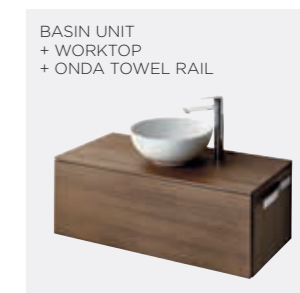

IPPARI CONSOLE
+ BASE UNIT

BASIN UNIT
+ WORKTOP
+ ONDA TOWEL RAIL