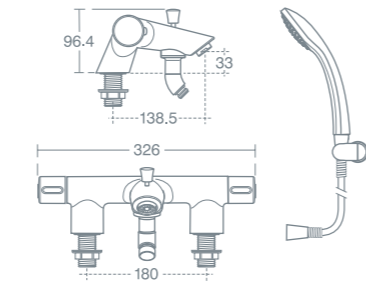

## Rosita

**ROSITA DUAL CONTROL 2 HOLE BATH FILLER**

Dual control 2 hole bath filler **£299.47** **B9699AA**

**ROSITA 2 HOLE BATH SHOWER MIXER**

Dual control 2 hole bath shower mixer with shower set **£349.39** **B8428AA**