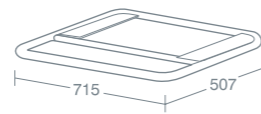

GRAVINA 70CM TOWEL RAIL

70cm towel rail for wall mounted basin - white	£170.58	U8332YI
70cm towel rail for wall mounted basin - black	£170.58	U8332YJ

For use with the Gravina 70cm washbasins.