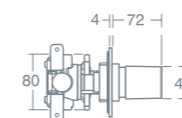

Turano

TURANO BUILT IN SHOWER MIXER

Thermostatic built in shower mixer **A6632AA** £454.56

Suitable for low and high pressure. Requires a suitable outlet such as Borbera M3 shower kit B1043AA.

TURANO BUILT IN SHOWER WITH DIVERTER

Thermostatic built in shower with diverter **A6633AA** £492.46

Suitable for low and high pressure. Requires two suitable outlets such as Borbera M3 shower kit B1043AA and rainshower B1044AA.

TURANO BUILT IN BATH SHOWER MIXER

Thermostatic built in bath shower mixer **A6653AA** £492.46

Suitable for low and high pressure. Requires two suitable outlets such as Borbera M3 shower kit B1043AA and combined bath filler and overflow E1485AA or E1487AA.

Basento

BASENTO BUILT IN OVAL BATH SHOWER MIXER

Thermostatic built in 3 control 3 outlet oval bath shower mixer **A6538AA** £834.06

Suitable for low and high pressure. Requires three outlets such as Borbera M3 shower kit B1046AA, rainshower B1039AA and combined bath filler and overflow E1485AA or E1487AA.

BASENTO BUILT IN OVAL SHOWER MIXER

Thermostatic built in oval shower mixer **A6453AA** £476.11

Suitable for low and high pressure. Requires a suitable outlet such as Borbera M3 shower kit B1046AA.

BASENTO BUILT IN OVAL SHOWER WITH DIVERTER

Thermostatic built in oval shower with diverter **A6454AA** £530.99

Suitable for low and high pressure. Requires two suitable outlets such as Borbera M3 shower kit B1046AA and rainshower B1039AA.

BASENTO BUILT IN OVAL BATH SHOWER MIXER

Thermostatic built in oval bath shower mixer **A6455AA** £530.99

Suitable for low and high pressure. Requires two suitable outlets such as Borbera M3 shower kit B1046AA and combined bath filler and overflow E1485AA or E1487AA.