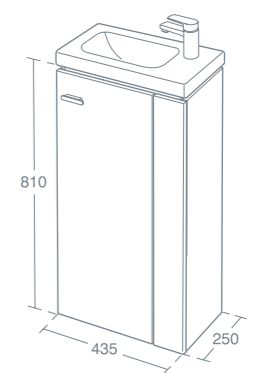

Chiani

CHIANI 60CM WALL MOUNTED BASIN UNIT - LEFT HAND

60cm wall mounted basin unit with 2 drawers, left hand

£712.88

□ Gloss white U8148WG

■ Elm U8148KS

£799.33

■ Gloss grey U8148KR

£27.24

Universal space saving syphon* EE23033967

*Space saving waste required, purchased separately. Removable storage boxes included with unit: 1 mini, 1 medium, 1 large. For use with 60cm Chiani left hand basin U813501 see p125.

CHIANI 60CM WALL MOUNTED BASIN UNIT - RIGHT HAND

£712.88

□ Gloss white U8149WG

■ Elm U8149KS

£799.33

■ Gloss grey U8149KR

£27.24

Universal space saving syphon* EE23033967

*Space saving waste required, purchased separately. Removable storage boxes included with unit: 1 mini, 1 medium, 1 large. For use with 60cm Chiani right hand basin see U813601 p125.

CHIANI WALL MOUNTED GUEST BASIN UNIT - LEFT HAND

45x25cm wall mounted guest basin unit with L shaped door, left hand

£362.30

□ Gloss white U8150WG

■ Elm U8150KS

£398.54

■ Gloss grey U8150KR

£27.24

Universal space saving syphon* EE23033967

One internal shelf. Removable storage box included with unit. For use with left hand 45cm guest basin U813701 see p125.

Chiani

CHIANI WALL MOUNTED GUEST BASIN UNIT - RIGHT HAND

45x25cm wall mounted guest basin unit with L shaped door, right hand

£362.30

□ Gloss white U8151WG

■ Elm U8151KS

£398.54

■ Gloss grey U8151KR

£27.24

Universal space saving syphon* EE23033967

One internal shelf. Removable storage box included with unit. For use with right hand 45cm guest basin U813801 see p125.

£398.54

□ Gloss white U8152WG

■ Elm U8152KS

£438.41

■ Gloss grey U8152KR

£27.24

Universal space saving syphon* EE23033967

One internal shelf. Removable storage box included with unit. For use with left hand 45cm guest basin U813701 see p125.

£398.54

□ Gloss white U8153WG

■ Elm U8153KS

£438.41