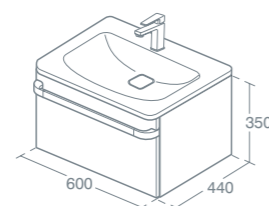

Turano

TURANO 50CM WALL MOUNTED BASIN UNIT - 1 DRAWER

50cm wall mounted basin unit, 1 soft close drawer

£637.93

☐ Gloss white	R4301WG
☐ Gloss light grey	R4301FA
☐ Gloss light brown	R4301FC
☐ Light brown wood	R4301FF
☐ Light grey wood	R4301FE

Handles purchased separately. Internal LED re-chargeable light and space saving siphon included. For use with Turano 52cm small vanity basin U835501 see p144.

TURANO 60CM WALL MOUNTED BASIN UNIT - 1 DRAWER

60cm wall mounted basin unit, 1 soft close drawer

£686.47

☐ Gloss white	R4302WG
☐ Gloss light grey	R4302FA
☐ Gloss light brown	R4302FC
☐ Light brown wood	R4302FF
☐ Light grey wood	R4302FE

Handles purchased separately. Internal LED re-chargeable light and Idealflow hidden overflow system included. For use with Turano 60cm vanity basin U834601 see p143, or 55cm vessel basin U835301 see p144. Vessel installation also requires a worktop p185.

TURANO 80CM WALL MOUNTED BASIN UNIT - 1 DRAWER

80cm wall mounted basin unit, 1 soft close drawer

£783.54

☐ Gloss white	R4303WG
☐ Gloss light grey	R4303FA
☐ Gloss light brown	R4303FC
☐ Light brown wood	R4303FF
☐ Light grey wood	R4303FE

Handles purchased separately. Internal LED re-chargeable and Idealflow hidden overflow system included. For use with 80cm vanity basin U834401 see p143, 55cm vessel basin U835301 or 55cm asymmetric vessel basin U835201 see p144. Vessel installation also requires a worktop see p185.

Turano

TURANO 100CM WALL MOUNTED BASIN UNIT - 1 DRAWER

100cm wall mounted basin unit, 1 soft close drawer

£908.35

☐ Gloss white	R4304WG
☐ Gloss light grey	R4304FA
☐ Gloss light brown	R4304FC
☐ Light brown wood	R4304FF
☐ Light grey wood	R4304FE