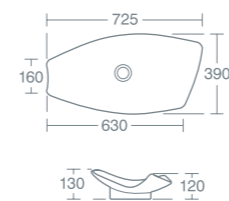

Stilaro

STILARO 72CM VESSEL BASIN

72cm vessel basin, no overflow **£469.08** **U828301**

For use with a freeflow waste.