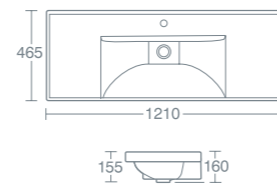

TINELLA 120CM WALL MOUNTED DOUBLE BASIN

120cm wall mounted double basin, two tapholes	£689.40	U826801
Towel rail 112cm	£180.29	U8339AA

For wall hanging only with fixing set provided.