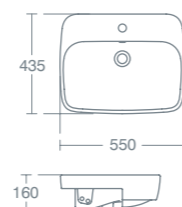

RIENZA 55CM SEMI COUNTERTOP BASIN

50cm semi countertop basin with overflow, one taphole	£190.80	U867001

Basin fixed to countertop with securing clips provided, joint sealed with waterproof sealant.

Can be used with: Rienza semi countertop unit E2154 see p175; Mavone semi countertop unit T0059 see p171.