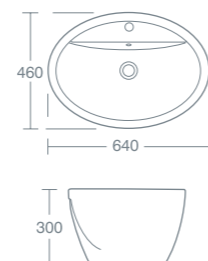

CANNOBINO 46CM EXTRA DEEP VESSEL BASIN

46cm extra deep vessel basin	£361.03	U827001