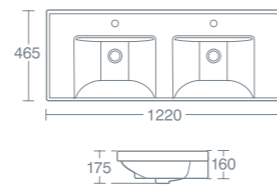

TINELLA 60CM WALL MOUNTED BASIN

60cm wall mounted basin, one taphole	£312.72	U826401
Towel rail 60cm	£142.16	U8335AA

For wall hanging only with fixing set provided.

TINELLA 90CM WALL MOUNTED BASIN

90cm wall mounted basin, one taphole	£419.34	U826501
Towel rail 90cm	£152.54	U8337AA

For wall hanging only with fixing set provided.

TINELLA 90CM LEFT HAND WALL MOUNTED BASIN

90cm wall mounted basin, one taphole, left hand	£447.76	U826601
Towel rail 90cm	£152.54	U8337AA

For wall hanging only with fixing set provided.

TINELLA 90CM RIGHT HAND WALL MOUNTED BASIN

90cm wall mounted basin, one taphole, right hand	£447.76	U826701
Towel rail 90cm	£152.54	U8337AA

For wall hanging only with fixing set provided.

TINELLA 120CM WALL MOUNTED BASIN

120cm wall mounted basin, one taphole	£625.44	U826901
Towel rail 112cm	£180.29	U8339AA

For wall hanging only with fixing set provided.

TINELLA 120CM WALL MOUNTED DOUBLE BASIN

120cm wall mounted double basin, two tapholes	£689.40	U826801
Towel rail 112cm	£180.29	U8339AA

For wall hanging only with fixing set provided.

TURANO 60CM VANITY BASIN

60cm vanity basin, one taphole, for use with furniture, shelf or pedestal*	£282.88	U834601
Full pedestal	£113.72	U834801
Semi pedestal	£113.72	U834901
Idealflow waste (for pedestal/wall mounted installation)	£25.09	N8326AA

For use with furniture basin unit R4302 see p180.
*Space saving Idealflow hidden overflow supplied with basin unit, when fitting with a pedestal or wall mounting please order Idealflow hidden overflow waste N8326AA.

TURANO 80CM VANITY BASIN

80cm vanity basin, one taphole, for use with furniture, shelf or pedestal*	£440.65	U834401
Full pedestal	£113.72	U834801
Semi pedestal	£113.72	U834901
Idealflow waste (for pedestal/wall mounted installation)	£25.09	N8326AA