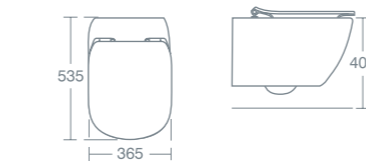

MAVONE BACK-TO-WALL WC

Back-to-wall WC bowl with AquaBlade® technology	£315.18	U851101
Seat and cover	£83.21	U852501
Seat and cover - slow close	£152.56	U852401