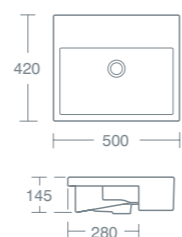

50cm semi countertop basin, one taphole **£281.44** **U800601**
Basin fixed to countertop with securing clips provided, joint sealed with waterproof sealant.
Can be used with: Mavone semi countertop unit T0059 see p171; Rienza semi countertop unit E2154 see p175.

MAGRA 50CM VESSEL BASIN