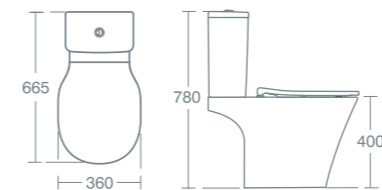

CHIANI BACK-TO-WALL WC

Back-to-wall WC bowl - horizontal outlet	£466.49	U814201
Toilet seat and cover	£130.67	U814401
Toilet seat and cover - slow close	£187.80	U814501