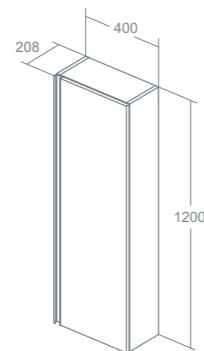

Rienza

RIENZA 40CM TALL COLUMN UNIT

□ Gloss white	£500.40	E2152WG
■ Matt anthracite	£500.40	E2152Y2
■ Dark walnut	£447.60	E2152PA
■ Light pine	£447.60	E2152PB

RIENZA 40CM HALF COLUMN UNIT

□ Gloss white	£392.40	E2153WG
■ Matt anthracite	£392.40	E2153Y2
■ Dark walnut	£350.40	E2153PA
■ Light pine	£350.40	E2153PB

WORKTOPS

65cm worktop

□ Gloss white	£68.40	E2156WG
■ Matt anthracite	£68.40	E2156Y2
■ Dark walnut	£61.20	E2156PA
■ Light pine	£61.20	E2156PB

130cm worktop

□ Gloss white	£100.80	E2157WG
■ Matt anthracite	£100.80	E2157Y2
■ Dark walnut	£90.00	E2157PA
■ Light pine	£90.00	E2157PB

Worktops are compatible with Rienza semi countertop unit E2154 and Rienza WC unit E2155, see p175.

Simeto

SIMETO 60CM WALL MOUNTED BASIN UNIT

60cm wall mounted basin unit, 1 drawer and 1 internal drawer

□ Gloss white	£625.44	U8378WG
■ Gloss dark grey	£625.44	U8378AS
■ Gloss safari	£625.44	U8378AU
	£703.63	
■ Inox	£625.44	U8378KP

For use with Simeto Uno 62cm vanity basin U837501 and Simeto Due 65cm vanity basin U837201 see p140.

SIMETO 90CM WALL MOUNTED BASIN UNIT

□ Gloss white	£767.59	U8379WG
■ Gloss dark grey	£767.59	U8379AS
■ Gloss safari	£767.59	U8379AU
	£845.76	
■ Inox	£767.59	U8379KP

For use with Simeto Uno 92cm vanity basin U837601 and Simeto Due 94cm vanity basin U837301 see p140.

Finishes