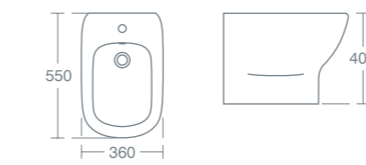

MAVONE WALL MOUNTED WC

Back-to-wall WC bowl with AquaBlade® technology	£391.84	U850901
Seat and cover	£83.21	U852501
Seat and cover - slow close	£152.56	U852401
Wall support frame	£196.37	E006067