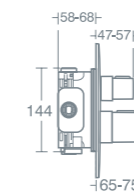

Turano

TURANO BUILT IN SHOWER MIXER

Thermostatic built in shower mixer **A6632AA** £454.56

Suitable for low and high pressure. Requires a suitable outlet such as Borbera M3 shower kit B1043AA.

TURANO BUILT IN SHOWER WITH DIVERTER

Thermostatic built in shower with diverter **A6633AA** £492.46

Suitable for low and high pressure. Requires two suitable outlets such as Borbera M3 shower kit B1043AA and rainshower B1044AA.

TURANO BUILT IN BATH SHOWER MIXER

Thermostatic built in bath shower mixer **A6653AA** £492.46

Suitable for low and high pressure. Requires two suitable outlets such as Borbera M3 shower kit B1043AA and combined bath filler and overflow E1485AA or E1487AA.

Basento

BASENTO BUILT IN OVAL BATH SHOWER MIXER

Thermostatic built in 3 control 3 outlet oval bath shower mixer **A6538AA** £834.06

Suitable for low and high pressure. Requires three outlets such as Borbera M3 shower kit B1046AA, rainshower B1039AA and combined bath filler and overflow E1485AA or E1487AA.

BASENTO BUILT IN OVAL SHOWER MIXER

Thermostatic built in oval shower mixer **A6453AA** £476.11

Suitable for low and high pressure. Requires a suitable outlet such as Borbera M3 shower kit B1046AA.

BASENTO BUILT IN OVAL SHOWER WITH DIVERTER

Thermostatic built in oval shower with diverter **A6454AA** £530.99

Suitable for low and high pressure. Requires two suitable outlets such as Borbera M3 shower kit B1046AA and rainshower B1039AA.

BASENTO BUILT IN OVAL BATH SHOWER MIXER

Thermostatic built in oval bath shower mixer **A6455AA** £530.99

Suitable for low and high pressure. Requires two suitable outlets such as Borbera M3 shower kit B1046AA and combined bath filler and overflow E1485AA or E1487AA.