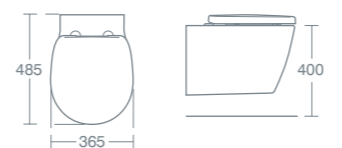

CHIANI WALL MOUNTED WC

Wall mounted WC bowl - horizontal outlet	£471.02	U814301
Toilet seat and cover	£130.67	U814401
Toilet seat and cover - slow close	£187.80	U814501
Wall support frame	£196.37	E006067