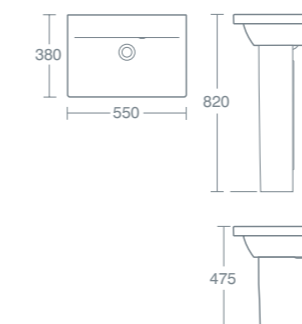

CHIANI 55CM FURNITURE OR PEDESTAL BASIN

55cm furniture or pedestal basin, one taphole	£190.22	U813401
Full pedestal	£84.88	E628901
Semi pedestal	£91.68	E629101

Washbasin wall mounted using the E0157 wall fixing set, with semi pedestal fixed to wall with brackets supplied or full pedestal mounted using 2 screws.
For use with furniture basin unit U8147 see p151.