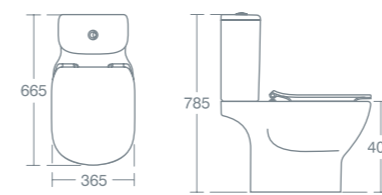

ISARCA WALL MOUNTED BIDET

Wall mounted bidet	£374.44	U855301
Wall support frame	£196.37	E006067