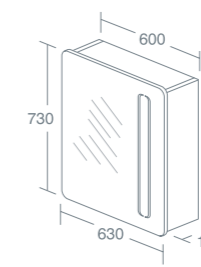

Mirror cabinets

MIRROR CABINETS
- 1 DOOR

50cm with 1 door	£303.07	T3588AL
60cm with 1 door	£319.02	T3589AL

Soft close door.
Internal cosmetic mirror.
Two adjustable glass shelves.
Includes mounting kit.

MIRROR CABINETS
- 2 DOOR

70cm with 2 doors	£350.93	T3590AL
80cm with 2 doors	£386.02	T3591AL
100cm with 2 doors	£424.62	T3592AL
120cm with 2 doors	£488.30	T3593AL

Soft close doors.
Internal cosmetic mirror.
Two adjustable glass shelves.
Includes mounting kit.

MIRROR CABINETS WITH
BOTTOM AMBIENT LIGHT
- 1 DOOR

50cm with 1 door	£570.55	T3428AL
60cm with 1 door	£613.50	T3430AL

Soft close door.
Internal cosmetic mirror.
Two adjustable glass shelves.
Integrated bottom LED light for washbasin.
Switch.
Recharging socket for toothbrush or shaver.
220-240V, 50-60Hz, IP44, Class II.
Includes mounting kit.

Mirror cabinets

MIRROR CABINETS WITH
BOTTOM AMBIENT LIGHT
- 2 DOOR

70cm with 2 doors	£674.86	T3439AL
80cm with 2 doors	£742.33	T3442AL
100cm with 2 doors	£816.56	T3498AL
120cm with 2 doors	£898.22	T3499AL

Soft close doors.
Internal cosmetic mirror.
Two adjustable glass shelves.
Integrated bottom LED light for washbasin.
Switch.
Recharging socket for toothbrush or shaver.
220-240V, 50-60Hz, IP44, Class II.
Includes mounting kit.

MIRROR CABINETS WITH
BOTTOM AMBIENT & FRONT
LIGHT - 1 DOOR

60cm with 1 door	£858.90	T3373AL
80cm with 1 door	£1,086.50	T3388AL

Soft close door.
Internal full length mirror.
Two adjustable glass shelves.
Front LED light.
Integrated bottom LED light for washbasin.
Switch.
Recharging socket for toothbrush or shaver.
220-240V, 50-60Hz, IP44, Class II.
Includes mounting kit.

MIRROR CABINETS WITH
BOTTOM AMBIENT & FRONT
LIGHT - 2 DOOR

100cm with 2 doors	£1,195.16	T3389AL
120cm with 2 doors	£1,314.68	T3425AL