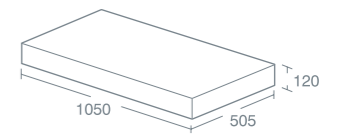

Ippari

IPPARI WALL MOUNTED BASIN UNIT WITH PUSH TO OPEN, SOFT CLOSE, DRAWER

50cm Basin unit	£703.63
Gloss soft grey	U8394EB
Gloss soft brown	U8394EL
Gloss dark blue	U8394GL
Tobacco	U8394KH
Dark oak	U8394KO
Gloss white	U8394WG

70cm Basin unit	£817.36
Gloss soft grey	U8396EB
Gloss soft brown	U8396EL
Gloss dark blue	U8396GL
Tobacco	U8396KH
Dark oak	U8396KO
Gloss white	U8396WG

105cm Basin unit	£1,108.74
Gloss soft grey	U8398EB
Gloss soft brown	U8398EL
Gloss dark blue	U8398GL
Tobacco	U8398KH
Dark oak	U8398KO
Gloss white	U8398WG

60cm Basin unit	£746.26
Gloss soft grey	U8395EB
Gloss soft brown	U8395EL
Gloss dark blue	U8395GL
Tobacco	U8395KH
Dark oak	U8395KO
Gloss white	U8395WG

85cm Basin unit	£931.06
Gloss soft grey	U8397EB
Gloss soft brown	U8397EL
Gloss dark blue	U8397GL
Tobacco	U8397KH
Dark oak	U8397KO
Gloss white	U8397WG

120cm Basin unit	£1,321.96
Gloss soft grey	U8399EB
Gloss soft brown	U8399EL
Gloss dark blue	U8399GL
Tobacco	U8399KH
Dark oak	U8399KO
Gloss white	U8399WG

*Universal space saving syphon
£27.24
EE23033967

*Use space saving waste in all Ippari basin units to maximise the internal storage.
Use with Ippari 12mm worktop for installation with vessels.

Ippari

IPPARI CONSOLE

50cm Console	£504.61
Gloss soft grey	U8404EB
Gloss soft brown	U8404EL
Gloss dark blue	U8404GL
Tobacco	U8404KH
Dark oak	U8404KO
Gloss white	U8404WG

70cm Console	£575.70
Gloss soft grey	U8406EB
Gloss soft brown	U8406EL
Gloss dark blue	U8406GL
Tobacco	U8406KH
Dark oak	U8406KO
Gloss white	U8406WG

105cm Console	£682.30
Gloss soft grey	U8408EB
Gloss soft brown	U8408EL
Gloss dark blue	U8408GL
Tobacco	U8408KH
Dark oak	U8408KO
Gloss white	U8408WG