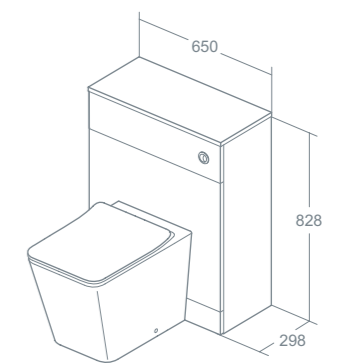

Rienza

RIENZA 60CM WALL MOUNTED VANITY BASIN UNIT

60cm vanity basin unit, 2 soft close drawers

☐ Gloss white	£564.00	E2148WG
☒ Matt anthracite	£564.00	E2148Y2
☒ Dark walnut	£504.00	E2148PA
☒ Light pine	£504.00	E2148PB

Universal space saving syphon*	£27.24	EE23033967

*Space saving waste required, purchased separately. For use with Rienza 60cm vanity basin U867101 see p137.

RIENZA 80CM WALL MOUNTED VANITY BASIN UNIT

80cm vanity basin unit, 2 soft close drawers

☐ Gloss white	£594.00	E2149WG
☒ Matt anthracite	£594.00	E2149Y2
☒ Dark walnut	£530.40	E2149PA
☒ Light pine	£530.40	E2149PB

Universal space saving syphon*	£27.24	EE23033967

*Space saving waste required, purchased separately. For use with Rienza 80cm vanity basin U867201 see p137.

RIENZA 100CM WALL MOUNTED VANITY BASIN UNIT

☐ Gloss white	£705.60	E2151WG
☒ Matt anthracite	£705.60	E2151Y2
☒ Dark walnut	£630.00	E2151PA
☒ Light pine	£630.00	E2151PB

Universal space saving syphon*	£27.24	EE23033967

*Space saving waste required, purchased separately. For use with Rienza 100cm vanity basin U867301 see p137.

Rienza

RIENZA 45CM GUEST BASIN UNIT

45cm guest basin unit

☐ Gloss white	£369.60	E2158WG
☒ Matt anthracite	£369.60	E2158Y2
☒ Dark walnut	£330.00	E2158PA
☒ Light pine	£330.00	E2158PB

Universal space saving syphon*	£27.24	EE23033967

*Space saving waste required, purchased separately. One internal shelf. For use with 45cm Rienza guest basin U866301 or U866401 see p138. Unit suitable for use with left or right hand guest basins.

RIENZA 65CM FLOOR STANDING SEMI COUNTERTOP BASIN UNIT

☐ Gloss white	£337.20	E2154WG
☒ Matt anthracite	£337.20	E2154Y2
☒ Dark walnut	£301.20	E2154PA
☒ Light pine	£301.20	E2154PB

Universal space saving syphon*	£27.24	EE23033967