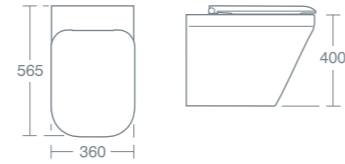

TURANO BACK-TO-WALL BIDET

Back-to-wall bidet, one taphole	£319.82	U836601