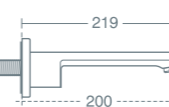

CIANE SINGLE LEVER BUILT IN BASIN MIXER

Single lever built in basin mixer	£346.06	A6510AA
Built in kit for single lever wall mounted basin mixer	£105.06	A5948NU

Minimum pressure 0.5 bar. Suitable for high pressure only.
Requires built in kit A5948NU.