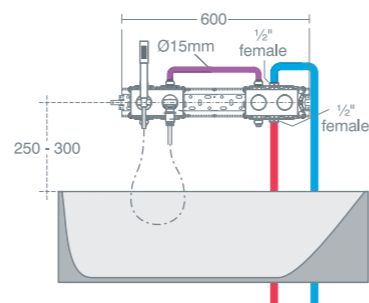

Prices include VAT at 20%. Codes in black indicate Sottini core range.