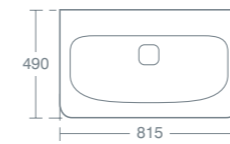

TINELLA 60CM WALL MOUNTED BASIN

60cm wall mounted basin, one taphole	£312.72	U826401
Towel rail 60cm	£142.16	U8335AA

For wall hanging only with fixing set provided.

TINELLA 90CM WALL MOUNTED BASIN

90cm wall mounted basin, one taphole	£419.34	U826501
Towel rail 90cm	£152.54	U8337AA

For wall hanging only with fixing set provided.

TINELLA 90CM LEFT HAND WALL MOUNTED BASIN

90cm wall mounted basin, one taphole, left hand	£447.76	U826601
Towel rail 90cm	£152.54	U8337AA

For wall hanging only with fixing set provided.

TINELLA 90CM RIGHT HAND WALL MOUNTED BASIN

90cm wall mounted basin, one taphole, right hand	£447.76	U826701
Towel rail 90cm	£152.54	U8337AA

For wall hanging only with fixing set provided.

TINELLA 120CM WALL MOUNTED BASIN

120cm wall mounted basin, one taphole	£625.44	U826901
Towel rail 112cm	£180.29	U8339AA

For wall hanging only with fixing set provided.

TINELLA 120CM WALL MOUNTED DOUBLE BASIN

120cm wall mounted double basin, two tapholes	£689.40	U826801
Towel rail 112cm	£180.29	U8339AA

For wall hanging only with fixing set provided.

TURANO 60CM VANITY BASIN

60cm vanity basin, one taphole, for use with furniture, shelf or pedestal*	£282.88	U834601
Full pedestal	£113.72	U834801
Semi pedestal	£113.72	U834901
Idealflow waste (for pedestal/wall mounted installation)	£25.09	N8326AA

For use with furniture basin unit R4302 see p180.
*Space saving Idealflow hidden overflow supplied with basin unit, when fitting with a pedestal or wall mounting please order Idealflow hidden overflow waste N8326AA.

TURANO 80CM VANITY BASIN

80cm vanity basin, one taphole, for use with furniture, shelf or pedestal*	£440.65	U834401
Full pedestal	£113.72	U834801
Semi pedestal	£113.72	U834901
Idealflow waste (for pedestal/wall mounted installation)	£25.09	N8326AA