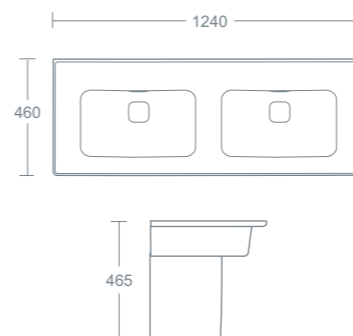

FUSARO 100CM VANITY BASIN

100cm vanity basin with overflow, one taphole **£521.16** **U858201**

100cm vanity basin with overflow, no taphole **£521.16** **U862701**

Semi pedestal **£96.96** **U859201**

Basin wall mounted using the E0157 wall fixing set.

Basin comes with chrome clicker waste.

Can be used with: Fusaro wall mounted vanity basin unit T4297 see p155; Mavone wall mounted vanity basin unit T0048 see p169 or T0052 see p171; Turano wall mounted basin unit R4304 see p181.