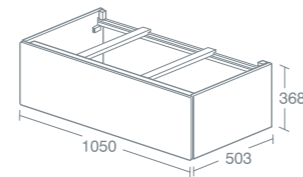

Ippari

IPPARI WALL MOUNTED BASIN UNIT WITH PUSH TO OPEN, SOFT CLOSE, DRAWER

50cm Basin unit	£703.63
Gloss soft grey	U8394EB
Gloss soft brown	U8394EL
Gloss dark blue	U8394GL
Tobacco	U8394KH
Dark oak	U8394KO
Gloss white	U8394WG

70cm Basin unit	£817.36
Gloss soft grey	U8396EB
Gloss soft brown	U8396EL
Gloss dark blue	U8396GL
Tobacco	U8396KH
Dark oak	U8396KO
Gloss white	U8396WG

105cm Basin unit	£1,108.74
Gloss soft grey	U8398EB
Gloss soft brown	U8398EL
Gloss dark blue	U8398GL
Tobacco	U8398KH
Dark oak	U8398KO
Gloss white	U8398WG

60cm Basin unit	£746.26
Gloss soft grey	U8395EB
Gloss soft brown	U8395EL
Gloss dark blue	U8395GL
Tobacco	U8395KH
Dark oak	U8395KO
Gloss white	U8395WG

85cm Basin unit	£931.06
Gloss soft grey	U8397EB
Gloss soft brown	U8397EL
Gloss dark blue	U8397GL
Tobacco	U8397KH
Dark oak	U8397KO
Gloss white	U8397WG

120cm Basin unit	£1,321.96
Gloss soft grey	U8399EB
Gloss soft brown	U8399EL
Gloss dark blue	U8399GL
Tobacco	U8399KH
Dark oak	U8399KO
Gloss white	U8399WG

*Universal space saving syphon
£27.24
EE23033967

*Use space saving waste in all Ippari basin units to maximise the internal storage.
Use with Ippari 12mm worktop for installation with vessels.

Ippari

IPPARI CONSOLE

50cm Console	£504.61
Gloss soft grey	U8404EB
Gloss soft brown	U8404EL
Gloss dark blue	U8404GL
Tobacco	U8404KH
Dark oak	U8404KO
Gloss white	U8404WG

70cm Console	£575.70
Gloss soft grey	U8406EB
Gloss soft brown	U8406EL
Gloss dark blue	U8406GL
Tobacco	U8406KH
Dark oak	U8406KO
Gloss white	U8406WG

105cm Console	£682.30
Gloss soft grey	U8408EB
Gloss soft brown	U8408EL
Gloss dark blue	U8408GL
Tobacco	U8408KH
Dark oak	U8408KO
Gloss white	U8408WG