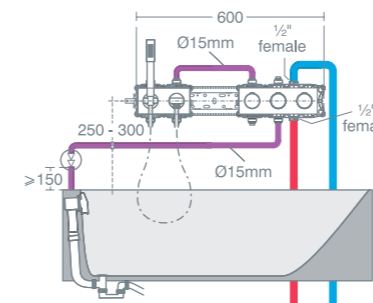

Prices include VAT at 20%. Codes in black indicate Sottini core range.