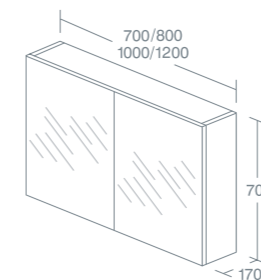

Mirror cabinets

MIRROR CABINETS
- 1 DOOR

50cm with 1 door	£303.07	T3588AL
60cm with 1 door	£319.02	T3589AL

Soft close door.
Internal cosmetic mirror.
Two adjustable glass shelves.
Includes mounting kit.

MIRROR CABINETS
- 2 DOOR

70cm with 2 doors	£350.93	T3590AL
80cm with 2 doors	£386.02	T3591AL
100cm with 2 doors	£424.62	T3592AL
120cm with 2 doors	£488.30	T3593AL

Soft close doors.
Internal cosmetic mirror.
Two adjustable glass shelves.
Includes mounting kit.

MIRROR CABINETS WITH
BOTTOM AMBIENT LIGHT
- 1 DOOR

50cm with 1 door	£570.55	T3428AL
60cm with 1 door	£613.50	T3430AL

Soft close door.
Internal cosmetic mirror.
Two adjustable glass shelves.
Integrated bottom LED light for washbasin.
Switch.
Recharging socket for toothbrush or shaver.
220-240V, 50-60Hz, IP44, Class II.
Includes mounting kit.

Mirror cabinets

MIRROR CABINETS WITH
BOTTOM AMBIENT LIGHT
- 2 DOOR

70cm with 2 doors	£674.86	T3439AL
80cm with 2 doors	£742.33	T3442AL
100cm with 2 doors	£816.56	T3498AL
120cm with 2 doors	£898.22	T3499AL

Soft close doors.
Internal cosmetic mirror.
Two adjustable glass shelves.
Integrated bottom LED light for washbasin.
Switch.
Recharging socket for toothbrush or shaver.
220-240V, 50-60Hz, IP44, Class II.
Includes mounting kit.

MIRROR CABINETS WITH
BOTTOM AMBIENT & FRONT
LIGHT - 1 DOOR

60cm with 1 door	£858.90	T3373AL
80cm with 1 door	£1,086.50	T3388AL

Soft close door.
Internal full length mirror.
Two adjustable glass shelves.
Front LED light.
Integrated bottom LED light for washbasin.
Switch.
Recharging socket for toothbrush or shaver.
220-240V, 50-60Hz, IP44, Class II.
Includes mounting kit.

MIRROR CABINETS WITH
BOTTOM AMBIENT & FRONT
LIGHT - 2 DOOR

100cm with 2 doors	£1,195.16	T3389AL
120cm with 2 doors	£1,314.68	T3425AL