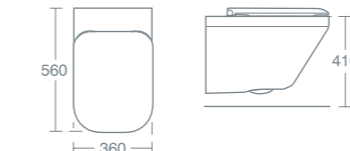

SANTORINI ELLIPSE CLOSE COUPLED WC

Close coupled WC bowl with AquaBlade® technology - horizontal outlet	£261.65	U850201
Ellipse close coupled cistern with dual flush valve - 6/4 litre	£212.06	E775801
Ellipse close coupled cistern with dual flush valve - 4/2.6 litre	£212.06	E776001
Toilet seat and cover	£115.50	E807701
Toilet seat and cover - slow close	£175.99	E807601
Slim toilet seat and cover - slow close	£179.42	E772701