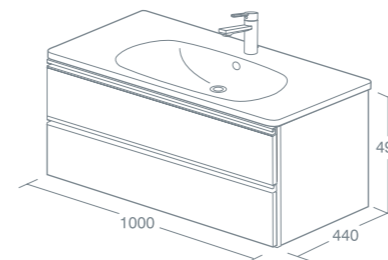

Mavone

MAVONE 50CM
WALL MOUNTED VANITY
BASIN UNIT - 2 DRAWERS

50cm vanity basin unit, 2 soft close drawers

	£461.00
☐ Gloss white	T0039OV
☐ Gloss light grey	T0039PH
☐ Matt dark taupe	T0039PU
☐ Light wood	T0039VI
	£27.24
Universal space saving syphon*	EE23033967

*Space saving waste required, purchased separately.
For use with Mavone 50cm vanity basin U855901 see p134.

MAVONE 60CM
WALL MOUNTED VANITY
BASIN UNIT - 2 DRAWERS

60cm vanity basin unit, 2 soft close drawers

	£502.91
☐ Gloss white	T0050OV
☐ Gloss light grey	T0050PH
☐ Matt dark taupe	T0050PU
☐ Light wood	T0050VI
	£27.24
Universal space saving syphon*	EE23033967

*Space saving waste required, purchased separately.
For use with Mavone 60cm vanity basin U82001 p135.

MAVONE 80CM
WALL MOUNTED VANITY
BASIN UNIT - 2 DRAWERS

80cm vanity basin unit, 2 soft close drawers

	£530.84
☐ Gloss white	T0051OV
☐ Gloss light grey	T0051PH
☐ Matt dark taupe	T0051PU
☐ Light wood	T0051VI
	£27.24
Universal space saving syphon*	EE23033967

*Space saving waste required, purchased separately.
For use with Mavone 80cm vanity basin U851901 see p135.

Mavone

MAVONE 100CM
WALL MOUNTED VANITY
BASIN UNIT - 2 DRAWERS

100cm vanity basin unit, 1 soft close drawer

	£628.63
☐ Gloss white	T0052OV
☐ Gloss light grey	T0052PH
☐ Matt dark taupe	T0052PU
☐ Light wood	T0052VI
	£27.24
Universal space saving syphon*	EE23033967

*Space saving waste required, purchased separately.
For use with Mavone 100cm vanity basin U851801 see p135.

MAVONE 65CM
FLOOR STANDING SEMI
COUNTERTOP BASIN UNIT

65cm floor standing semi countertop basin unit,
2 soft close drawers, 1 internal shelf

	£300.36
☐ Gloss white	T0059OV
☐ Gloss light grey	T0059PH
☐ Matt dark taupe	T0059PU
☐ Light wood	T0059VI
	£27.24
Universal space saving syphon*	EE23033967