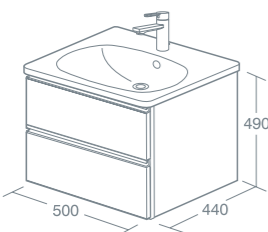

Mavone

MAVONE 50CM
WALL MOUNTED VANITY
BASIN UNIT - 2 DRAWERS

50cm vanity basin unit, 2 soft close drawers

	£461.00
☐ Gloss white	T0039OV
☐ Gloss light grey	T0039PH
☐ Matt dark taupe	T0039PU
☐ Light wood	T0039VI
	£27.24
Universal space saving syphon*	EE23033967

*Space saving waste required, purchased separately.
For use with Mavone 50cm vanity basin U855901 see p134.

MAVONE 60CM
WALL MOUNTED VANITY
BASIN UNIT - 2 DRAWERS

60cm vanity basin unit, 2 soft close drawers

	£502.91
☐ Gloss white	T0050OV
☐ Gloss light grey	T0050PH
☐ Matt dark taupe	T0050PU
☐ Light wood	T0050VI
	£27.24
Universal space saving syphon*	EE23033967

*Space saving waste required, purchased separately.
For use with Mavone 60cm vanity basin U82001 p135.

MAVONE 80CM
WALL MOUNTED VANITY
BASIN UNIT - 2 DRAWERS

80cm vanity basin unit, 2 soft close drawers

	£530.84
☐ Gloss white	T0051OV
☐ Gloss light grey	T0051PH
☐ Matt dark taupe	T0051PU
☐ Light wood	T0051VI
	£27.24
Universal space saving syphon*	EE23033967

*Space saving waste required, purchased separately.
For use with Mavone 80cm vanity basin U851901 see p135.

Mavone

MAVONE 100CM
WALL MOUNTED VANITY
BASIN UNIT - 2 DRAWERS

100cm vanity basin unit, 1 soft close drawer

	£628.63
☐ Gloss white	T0052OV
☐ Gloss light grey	T0052PH
☐ Matt dark taupe	T0052PU
☐ Light wood	T0052VI
	£27.24
Universal space saving syphon*	EE23033967

*Space saving waste required, purchased separately.
For use with Mavone 100cm vanity basin U851801 see p135.

MAVONE 65CM
FLOOR STANDING SEMI
COUNTERTOP BASIN UNIT

65cm floor standing semi countertop basin unit,
2 soft close drawers, 1 internal shelf

	£300.36
☐ Gloss white	T0059OV
☐ Gloss light grey	T0059PH
☐ Matt dark taupe	T0059PU
☐ Light wood	T0059VI
	£27.24
Universal space saving syphon*	EE23033967