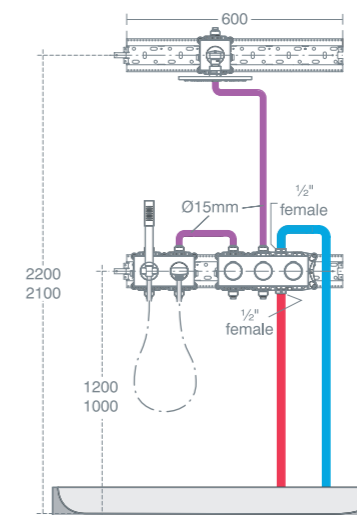

Prices include VAT at 20%. Codes in black indicate Sottini core range.