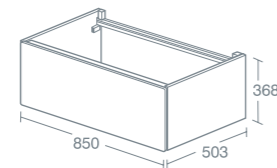

Ippari

IPPARI WALL MOUNTED BASIN UNIT WITH PUSH TO OPEN, SOFT CLOSE, DRAWER

50cm Basin unit	£703.63
Gloss soft grey	U8394EB
Gloss soft brown	U8394EL
Gloss dark blue	U8394GL
Tobacco	U8394KH
Dark oak	U8394KO
Gloss white	U8394WG

70cm Basin unit	£817.36
Gloss soft grey	U8396EB
Gloss soft brown	U8396EL
Gloss dark blue	U8396GL
Tobacco	U8396KH
Dark oak	U8396KO
Gloss white	U8396WG

105cm Basin unit	£1,108.74
Gloss soft grey	U8398EB
Gloss soft brown	U8398EL
Gloss dark blue	U8398GL
Tobacco	U8398KH
Dark oak	U8398KO
Gloss white	U8398WG

60cm Basin unit	£746.26
Gloss soft grey	U8395EB
Gloss soft brown	U8395EL
Gloss dark blue	U8395GL
Tobacco	U8395KH
Dark oak	U8395KO
Gloss white	U8395WG

85cm Basin unit	£931.06
Gloss soft grey	U8397EB
Gloss soft brown	U8397EL
Gloss dark blue	U8397GL
Tobacco	U8397KH
Dark oak	U8397KO
Gloss white	U8397WG

120cm Basin unit	£1,321.96
Gloss soft grey	U8399EB
Gloss soft brown	U8399EL
Gloss dark blue	U8399GL
Tobacco	U8399KH
Dark oak	U8399KO
Gloss white	U8399WG

*Universal space saving syphon
£27.24
EE23033967

*Use space saving waste in all Ippari basin units to maximise the internal storage.
Use with Ippari 12mm worktop for installation with vessels.

Ippari

IPPARI CONSOLE

50cm Console	£504.61
Gloss soft grey	U8404EB
Gloss soft brown	U8404EL
Gloss dark blue	U8404GL
Tobacco	U8404KH
Dark oak	U8404KO
Gloss white	U8404WG

70cm Console	£575.70
Gloss soft grey	U8406EB
Gloss soft brown	U8406EL
Gloss dark blue	U8406GL
Tobacco	U8406KH
Dark oak	U8406KO
Gloss white	U8406WG

105cm Console	£682.30
Gloss soft grey	U8408EB
Gloss soft brown	U8408EL
Gloss dark blue	U8408GL
Tobacco	U8408KH
Dark oak	U8408KO
Gloss white	U8408WG