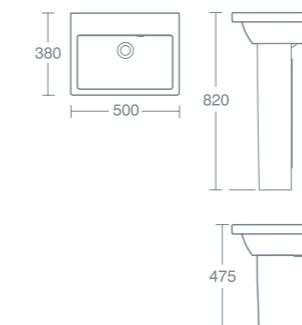

CHIANI 50CM FURNITURE OR PEDESTAL BASIN

50cm furniture or pedestal basin, one taphole	£181.16	U813301
Full pedestal	£84.88	E628901
Semi pedestal	£91.68	E629101

Washbasin wall mounted using the E0157 wall fixing set, with semi pedestal fixed to wall brackets or full pedestal mounted using 2 screws.
For use with furniture basin unit U8146 see p151.