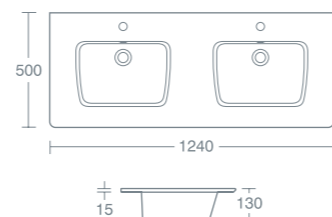

Basins

Simeto Uno

Uno 62cm vanity basin, one taphole **£273.80** **U837501**

For use with the Simeto 60cm basin unit U8378 see p177.
Washbasin comes with luxury ceramic waste covers.
For use with pop up or freeflow wastes.

Uno 92cm vanity basin, one taphole **£483.30** **U837601**

For use with the Simeto 90cm basin unit U8379 see p177.
Washbasin comes with luxury ceramic waste covers.
For use with pop up or freeflow wastes.

Simeto Due

Due 64cm vanity basin, one taphole **£241.64** **U837201**

For use with the Simeto 60cm basin unit U8378 see p177.

Due 94cm vanity basin, one taphole **£440.65** **U837301**

For use with the Simeto 90cm basin unit U8379 see p177.

Due 124cm double vanity basin, two tapholes **£639.66** **U837401**

For use with the Simeto 120cm basin unit U8380 see p178.

Stilaro

STILARO 72CM VESSEL BASIN

72cm vessel basin, no overflow **£469.08** **U828301**

For use with a freeflow waste.

90cm vessel basin, no overflow **£567.16** **U828401**

For use with a freeflow waste.

109cm vessel basin, no overflow **£638.24** **U828501**

For use with a freeflow waste.

Stirone

STIRONE 35CM VESSEL BASIN

35cm vessel basin, no overflow **£255.86** **U829001**

For use with a freeflow waste.

STIRONE 45CM VESSEL BASIN

45cm vessel basin, no overflow **£271.50** **U829101**

For use with a freeflow waste.