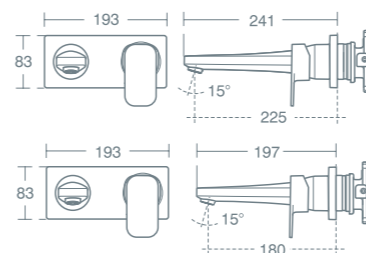

TURANO SINGLE LEVER BUILT IN BASIN MIXER

Single lever built in 225mm spout basin mixer **£296.99** **A6622AA**

Single lever built in 180mm spout basin mixer **£296.99** **A6623AA**

Built in kit for single lever built in basin mixer **£105.06** **A5948NU**

Minimum pressure 1 bar. Suitable for high pressure only. Swivel outlet to direct water stream. 5 litres per minute Eco flow regulator fitted. Requires built in kit A5948NU.