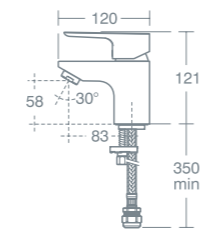

Single lever mini basin mixer **£165.34** **B1496AA**

Suitable for low and high pressure.
5 litres per minute Eco flow regulator.
Flow straightener also supplied.

TESINO SINGLE LEVER BIDET MIXER