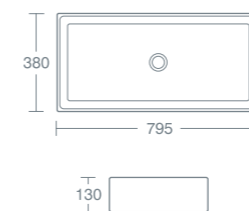

45cm asymmetric guest basin, one right hand taphole **£170.58 U835101**
For wall hanging or use with guest unit R4306 (right hand) see p182.