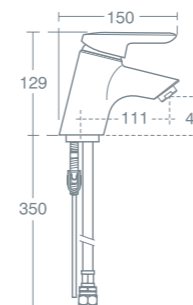

Single lever freestanding bath shower mixer with stick handspray	£1,494.83	A6502AA
In floor fixing for freestanding bath shower mixer	£43.13	A6133NU

Minimum pressure 1.2 bar. Suitable for high pressure only.
Requires built in kit A6133NU.

ROSITA SINGLE LEVER BASIN MIXER