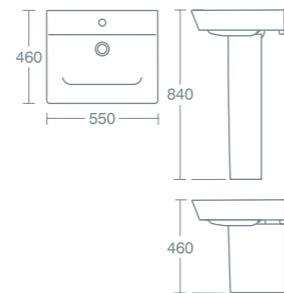

ISARCA 55CM BASIN

55cm basin, one taphole	£142.85	U84960I
Full pedestal	£90.14	U85440I
Semi pedestal	£91.54	U85450I

Basin wall mounted using the E0157 wall fixing set, with semi pedestal fixed to wall with fixings supplied or full pedestal mounted using 2 screws.