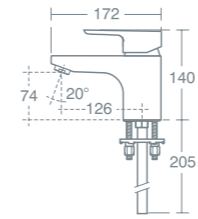

Tesino

TESINO SINGLE LEVER 1 HOLE BATH FILLER

Single lever 1 hole bath filler **£398.64** **B1051AA**

Suitable for low and high pressure.

TESINO SINGLE LEVER BATH SHOWER MIXER WITH SHOWER SET