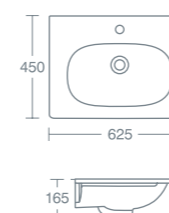

60cm vanity basin, one taphole **£188.60** **U852001**
Basin wall mounted using the E0157 wall fixing set.
Can be used with dedicated furniture units, wall mounted T0046 see p168 and T0050 see p170 or floor standing T0053 see p172.

MAVONE 80CM VANITY BASIN