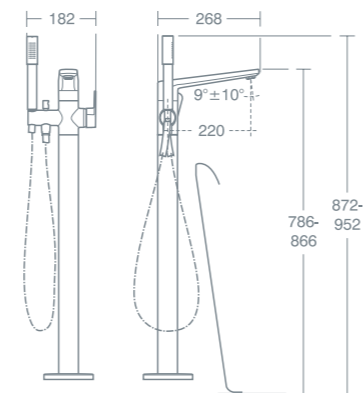

TURANO FREESTANDING BATH SHOWER MIXER

Single lever freestanding bath shower mixer **£1,473.13 A6634AA**
In floor fixing for freestanding bath shower mixer **£43.13 A6133NU**
Minimum pressure 0.5 bar. Suitable for high pressure only.
Requires built in kit A6133NU.