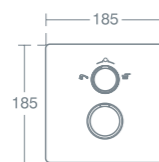

Turano

TURANO BUILT IN SHOWER MIXER

Thermostatic built in shower mixer **A6632AA** £454.56

Suitable for low and high pressure. Requires a suitable outlet such as Borbera M3 shower kit B1043AA.

TURANO BUILT IN SHOWER WITH DIVERTER

Thermostatic built in shower with diverter **A6633AA** £492.46

Suitable for low and high pressure. Requires two suitable outlets such as Borbera M3 shower kit B1043AA and rainshower B1044AA.

TURANO BUILT IN BATH SHOWER MIXER

Thermostatic built in bath shower mixer **A6653AA** £492.46

Suitable for low and high pressure. Requires two suitable outlets such as Borbera M3 shower kit B1043AA and combined bath filler and overflow E1485AA or E1487AA.

Basento

BASENTO BUILT IN OVAL BATH SHOWER MIXER

Thermostatic built in 3 control 3 outlet oval bath shower mixer **A6538AA** £834.06

Suitable for low and high pressure. Requires three outlets such as Borbera M3 shower kit B1046AA, rainshower B1039AA and combined bath filler and overflow E1485AA or E1487AA.

BASENTO BUILT IN OVAL SHOWER MIXER

Thermostatic built in oval shower mixer **A6453AA** £476.11

Suitable for low and high pressure. Requires a suitable outlet such as Borbera M3 shower kit B1046AA.

BASENTO BUILT IN OVAL SHOWER WITH DIVERTER

Thermostatic built in oval shower with diverter **A6454AA** £530.99

Suitable for low and high pressure. Requires two suitable outlets such as Borbera M3 shower kit B1046AA and rainshower B1039AA.

BASENTO BUILT IN OVAL BATH SHOWER MIXER

Thermostatic built in oval bath shower mixer **A6455AA** £530.99

Suitable for low and high pressure. Requires two suitable outlets such as Borbera M3 shower kit B1046AA and combined bath filler and overflow E1485AA or E1487AA.