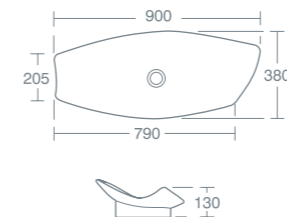

STILARO 90CM VESSEL BASIN

90cm vessel basin, no overflow **£567.16** **U828401**

For use with a freeflow waste.