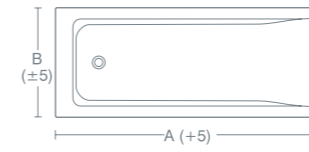

A	B
1700 x 750	1695	745
1700 x 700	1695	695