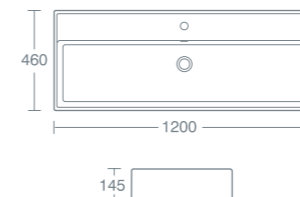

VOMANO 80CM BASIN

80cm basin, one taphole **£419.34** **U831301**
Towel rail 79cm **£149.26** **U8336AA**
For wall mounting with fixings provided or countertop installation.