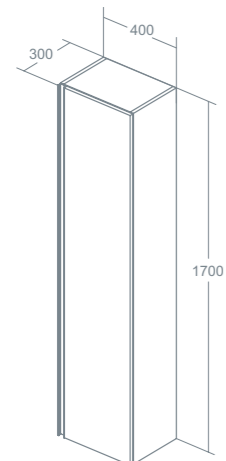

Includes adjustable dual flush cistern and push button.

Rienza

RIENZA 40CM TALL COLUMN UNIT

40cm tall column unit, 1 soft close door

□ Gloss white	£500.40	<b>E2152WG</b>
■ Matt anthracite	£500.40	<b>E2152Y2</b>
■ Dark walnut	£447.60	<b>E2152PA</b>
■ Light pine	£447.60	<b>E2152PB</b>