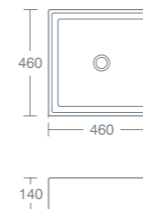

55cm asymmetric vessel basin, no overflow, no taphole **£312.72 U835201**
For use with a freeflow waste.
Fixed to countertop with fixing set provided.