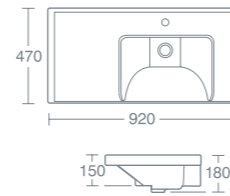

TINELLA 90CM RIGHT HAND WALL MOUNTED BASIN

90cm wall mounted basin, one taphole, right hand	£447.76	U826701
Towel rail 90cm	£152.54	U8337AA

For wall hanging only with fixing set provided.

TINELLA 120CM WALL MOUNTED BASIN

120cm wall mounted basin, one taphole	£625.44	U826901
Towel rail 112cm	£180.29	U8339AA

For wall hanging only with fixing set provided.