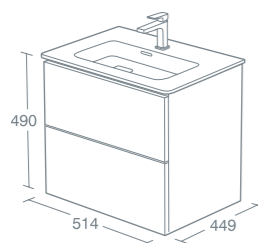

Fusaro

Finishes

FUSARO 50CM
WALL MOUNTED VANITY
BASIN UNIT

FUSARO 60CM
WALL MOUNTED VANITY
BASIN UNIT

FUSARO 80CM
WALL MOUNTED VANITY
BASIN UNIT

FUSARO 100CM
WALL MOUNTED VANITY
BASIN UNIT

FUSARO 120CM
WALL MOUNTED VANITY
BASIN UNIT

50cm vanity basin unit,
2 soft close drawers

60cm vanity basin unit,
2 soft close drawers

80cm vanity basin unit,
2 soft close drawers

100cm vanity basin unit,
2 soft close drawers

120cm vanity basin unit,
2 soft close drawers

- ☐ Gloss white **T4294WG**
- ☒ Matt anthracite **T4294Y2**
- ☒ Dark walnut **T4294PA**
- ☒ Light pine **T4294PB**

- ☐ Gloss white **T4295WG**
- ☒ Matt anthracite **T4295Y2**
- ☒ Dark walnut **T4295PA**
- ☒ Light pine **T4295PB**

- ☐ Gloss white **T4296WG**
- ☒ Matt anthracite **T4296Y2**
- ☒ Dark walnut **T4296PA**
- ☒ Light pine **T4296PB**

- ☐ Gloss white **T4297WG**
- ☒ Matt anthracite **T4297Y2**
- ☒ Dark walnut **T4297PA**
- ☒ Light pine **T4297PB**

- ☐ Gloss white **T4298WG**
- ☒ Matt anthracite **T4298Y2**
- ☒ Dark walnut **T4298PA**
- ☒ Light pine **T4298PB**

Universal space saving syphon*
£27.24
EE23033967

Universal space saving syphon*
£27.24
EE23033967

Universal space saving syphon*
£27.24
EE23033967

Universal space saving syphon*
£27.24
EE23033967

Universal space saving syphon*
£27.24
EE23033967

*Space saving waste required, purchased separately.
For use with 50cm Fusaro vanity basin U857901 or U862401
see p126.

*Space saving waste required, purchased separately.
For use with 60cm Fusaro vanity basin U858001 or
U862501 see p127.

*Space saving waste required, purchased separately.
For use with 80cm Fusaro vanity basin U858101 or U862601
see p127.

*Space saving waste required, purchased separately.
For use with 100cm Fusaro vanity basin U858201 or
U862701 see p127.

*Space saving waste required, purchased separately.
For use with 120cm Fusaro vanity basin U858301 or
U862801 see p127.