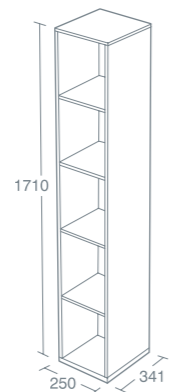

£534.00

- Gloss white **T4307WG**
- Matt anthracite **T4307Y2**
- Dark walnut **T4307PA**
- Light pine **T4307PB**

FUSARO 25CM  
OPEN HALF COLUMN UNIT

25cm open half column unit,  
3 shelves

£320.40

- Gloss white **T4308WG**
- Matt anthracite **T4308Y2**
- Dark walnut **T4308PA**
- Light pine **T4308PB**