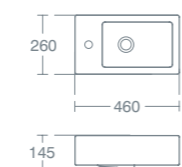

RIENZA 45CM GUEST BASIN - LEFT HAND

45cm basin with overflow, one taphole - left hand	£136.80	U866301

Basin wall mounted using the E0157 wall fixing set. Can be used with dedicated furniture basin unit E2158 see p175.