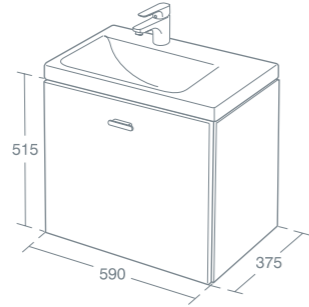

Chiani

CHIANI 60CM WALL MOUNTED BASIN UNIT - LEFT HAND

60cm wall mounted basin unit with 2 drawers, left hand

£712.88

□ Gloss white U8148WG

■ Elm U8148KS

£799.33

■ Gloss grey U8148KR

£27.24

Universal space saving syphon* EE23033967

*Space saving waste required, purchased separately. Removable storage boxes included with unit: 1 mini, 1 medium, 1 large. For use with 60cm Chiani left hand basin U813501 see p125.

CHIANI 60CM WALL MOUNTED BASIN UNIT - RIGHT HAND

£712.88

□ Gloss white U8149WG

■ Elm U8149KS

£799.33

■ Gloss grey U8149KR

£27.24

Universal space saving syphon* EE23033967

*Space saving waste required, purchased separately. Removable storage boxes included with unit: 1 mini, 1 medium, 1 large. For use with 60cm Chiani right hand basin see U813601 p125.

CHIANI WALL MOUNTED GUEST BASIN UNIT - LEFT HAND

45x25cm wall mounted guest basin unit with L shaped door, left hand

£362.30

□ Gloss white U8150WG

■ Elm U8150KS

£398.54

■ Gloss grey U8150KR

£27.24

Universal space saving syphon* EE23033967

One internal shelf. Removable storage box included with unit. For use with left hand 45cm guest basin U813701 see p125.

Chiani

CHIANI WALL MOUNTED GUEST BASIN UNIT - RIGHT HAND

45x25cm wall mounted guest basin unit with L shaped door, right hand

£362.30

□ Gloss white U8151WG

■ Elm U8151KS

£398.54

■ Gloss grey U8151KR

£27.24

Universal space saving syphon* EE23033967

One internal shelf. Removable storage box included with unit. For use with right hand 45cm guest basin U813801 see p125.

£398.54

□ Gloss white U8152WG

■ Elm U8152KS

£438.41

■ Gloss grey U8152KR

£27.24

Universal space saving syphon* EE23033967

One internal shelf. Removable storage box included with unit. For use with left hand 45cm guest basin U813701 see p125.

£398.54

□ Gloss white U8153WG

■ Elm U8153KS

£438.41