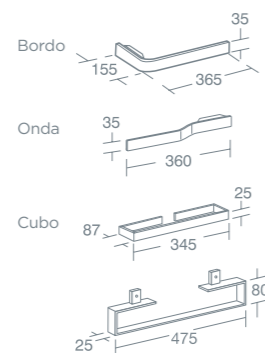

Ippari

IPPARI LEG FRAME

Leg console frame support (each)	£168.00	U8599FY
60cm Leg frame bar	£114.00	U8600FY
85cm Leg frame bar	£132.00	U8601FY
105cm Leg frame bar	£162.00	U8602FY
120cm Leg frame bar	£168.00	U8603FY

The leg frame requires two frame supports (U8599FY) and one frame bar.

IPPARI TOWEL RAILS

Bordo 36cm chrome towel rail	U8426AA £117.28
Onda 38cm chrome towel rail	U8425AA £106.62
Cubo 34cm chrome towel rail	U8427AA £63.97
Cubo 48cm chrome towel rail*	U8615AA £70.39

For installation on Ippari basin units and consoles.
*Please note: the Bordo towel rail can only be used on consoles not the drawer units.

IPPARI 35CM HALF COLUMN UNIT WITH 1 DOOR

35cm half column unit, 1 door	£582.79
	Left hand Right hand
Gloss soft grey	U8506EB U8400EB
Gloss soft brown	U8506EL U8400EL
Gloss dark blue	U8506GL U8400GL
Tobacco	U8506KH U8400KH
Dark oak	U8506KO U8400KO
Gloss white	U8506WG U8400WG

Left hand door is hinged on the left and opens from the right.
Right hand door is hinged on the right and opens from the left.

Ippari

IPPARI 35CM FULL COLUMN UNIT WITH 2 DOORS

35cm full column unit, 2 doors	£909.72
	Left hand Right hand
Gloss soft grey	U8507EB U8401EB
Gloss soft brown	U8507EL U8401EL
Gloss dark blue	U8507GL U8401GL
Tobacco	U8507KH U8401KH
Dark oak	U8507KO U8401KO
Gloss white	U8507WG U8401WG

Left hand door is hinged on the left and opens from the right.
Right hand door is hinged on the right and opens from the left.

IPPARI 25CM OPEN HALF COLUMN UNIT

25cm open half column unit, 3 shelves	£355.37
Gloss soft grey	U8402EB
Gloss soft brown	U8402EL
Gloss dark blue	U8402GL
Tobacco	U8402KH
Dark oak	U8402KO
Gloss white	U8402WG

IPPARI 25CM OPEN FULL COLUMN UNIT