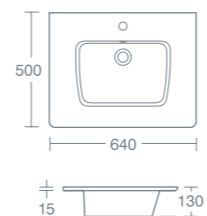

SIMETO DUE 94CM VANITY BASIN

Due 94cm vanity basin, one taphole **£440.65** **U837301**

For use with the Simeto 90cm basin unit U8379 see p177.