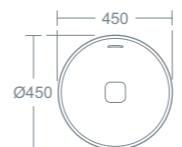

FUSARO 50CM BASIN

50cm basin with overflow, one taphole	£206.04	U858401
50cm basin with overflow, no taphole	£206.04	U862901
Semi pedestal	£96.96	U859201

Basin wall mounted using the E0157 wall fixing set.
Basin comes with chrome clicker waste.
Can be used with Fusaro wall mounted basin unit T4299 see p156.

FUSARO 50CM UNDER-COUNTERTOP WASHBASIN

50cm under-countertop washbasin	£242.40	U858801

Basin secured with fixing set provided and silicon sealant.
Basin comes with chrome clicker waste.

FUSARO 60CM BASIN

60cm basin with overflow, one taphole	£259.37	U858501
60cm basin with overflow, no taphole	£259.37	U863001
Semi pedestal	£96.96	U859201

Basin wall mounted using the E0157 wall fixing set.
Basin comes with chrome clicker waste.
Can be used with Fusaro wall mounted basin unit T4300 see p156.

FUSARO 38CM ROUND VESSEL BASIN

38cm round vessel basin with overflow	£199.98	U857601

Basin secured with fixing set provided and silicon sealant.
Basin comes with chrome clicker waste.

FUSARO 80CM BASIN

80cm basin with overflow, one taphole	£391.48	U858601
80cm basin with overflow, no taphole	£391.48	U863101
Semi pedestal	£96.96	U859201

Basin wall mounted using the E0157 wall fixing set.
Basin comes with chrome clicker waste.
Can be used with Fusaro wall mounted basin unit T4301 see p156.

FUSARO 45CM ROUND VESSEL BASIN

45cm round vessel basin with overflow	£218.16	U857701

Basin secured with fixing set provided and silicon sealant.
Basin comes with chrome clicker waste.

FUSARO 100CM BASIN

100cm basin with overflow, one taphole	£476.32	U858701
100cm basin with overflow, no taphole	£476.32	U863201
Semi pedestal	£96.00	U859201