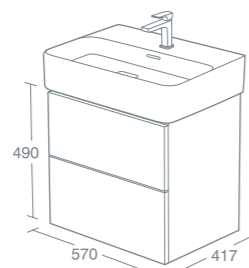

Fusaro

FUSARO 50CM
WALL MOUNTED BASIN UNIT

50cm basin unit,
2 soft close drawers

£680.40

- ☐ Gloss white **T4299WG**
- ☒ Matt anthracite **T4299Y2**
- ☒ Dark walnut **T4299PA**
- ☒ Light pine **T4299PB**

Universal space saving syphon* **£27.24**
EE23033967

*Space saving waste required, purchased separately.
For use with 50cm Fusaro basin U858401 or U862901
see p128.

FUSARO 60CM
WALL MOUNTED BASIN UNIT

60cm basin unit,
2 soft close drawers

£726.00

- ☐ Gloss white **T4300WG**
- ☒ Matt anthracite **T4300Y2**
- ☒ Dark walnut **T4300PA**
- ☒ Light pine **T4300PB**

Universal space saving syphon* **£27.24**
EE23033967

*Space saving waste required, purchased separately.
For use with 60cm Fusaro basin U858501 or U863001
see p128.

FUSARO 80CM
WALL MOUNTED BASIN UNIT

80cm basin unit,
2 soft close drawers

£819.60

- ☐ Gloss white **T4301WG**
- ☒ Matt anthracite **T4301Y2**
- ☒ Dark walnut **T4301PA**
- ☒ Light pine **T4301PB**

Universal space saving syphon* **£27.24**
EE23033967

*Space saving waste required, purchased separately.
For use with 80cm Fusaro basin U858601 or U863101
see p128.

Fusaro

FUSARO 100CM
WALL MOUNTED BASIN UNIT

100cm basin unit,
2 soft close drawers

£926.40

- ☐ Gloss white **T4302WG**
- ☒ Matt anthracite **T4302Y2**
- ☒ Dark walnut **T4302PA**
- ☒ Light pine **T4302PB**

Universal space saving syphon* **£27.24**
EE23033967

*Space saving waste required, purchased separately.
For use with 100cm Fusaro basin U858701 or U863201
see p128.

FUSARO 45CM
WALL MOUNTED GUEST
BASIN UNIT

45cm guest basin unit,
1 soft close door

£334.80

- ☐ Gloss white **T4304WG**
- ☒ Matt anthracite **T4304Y2**
- ☒ Dark walnut **T4304PA**
- ☒ Light pine **T4304PB**

Universal space saving syphon* **£27.24**
EE23033967

*Space saving waste required, purchased separately.
One internal shelf.
For use with 45cm Fusaro guest basin U859001 or U859101
see p130. Unit suitable for use with left or right hand guest
basins.