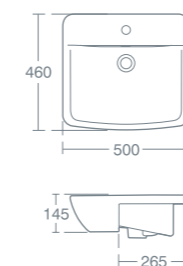

SANTORINI BOW 55CM PEDESTAL BASIN

Bow 55cm pedestal basin, one taphole	£142.69	E625701
Full pedestal	£84.88	E628801
Large semi pedestal	£91.68	E629001

Basin wall mounted using the E0157 wall fixing set, with semi pedestal fixed to wall with fixings supplied or full pedestal mounted using 2 screws.