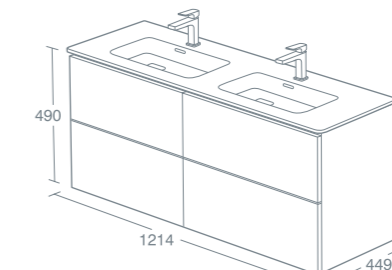

Fusaro

Finishes

FUSARO 50CM
WALL MOUNTED VANITY
BASIN UNIT

FUSARO 60CM
WALL MOUNTED VANITY
BASIN UNIT

FUSARO 80CM
WALL MOUNTED VANITY
BASIN UNIT

FUSARO 100CM
WALL MOUNTED VANITY
BASIN UNIT

FUSARO 120CM
WALL MOUNTED VANITY
BASIN UNIT

50cm vanity basin unit,
2 soft close drawers

60cm vanity basin unit,
2 soft close drawers

80cm vanity basin unit,
2 soft close drawers

100cm vanity basin unit,
2 soft close drawers

120cm vanity basin unit,
2 soft close drawers

- ☐ Gloss white **T4294WG**
- ☒ Matt anthracite **T4294Y2**
- ☒ Dark walnut **T4294PA**
- ☒ Light pine **T4294PB**

- ☐ Gloss white **T4295WG**
- ☒ Matt anthracite **T4295Y2**
- ☒ Dark walnut **T4295PA**
- ☒ Light pine **T4295PB**

- ☐ Gloss white **T4296WG**
- ☒ Matt anthracite **T4296Y2**
- ☒ Dark walnut **T4296PA**
- ☒ Light pine **T4296PB**

- ☐ Gloss white **T4297WG**
- ☒ Matt anthracite **T4297Y2**
- ☒ Dark walnut **T4297PA**
- ☒ Light pine **T4297PB**

- ☐ Gloss white **T4298WG**
- ☒ Matt anthracite **T4298Y2**
- ☒ Dark walnut **T4298PA**
- ☒ Light pine **T4298PB**

Universal space saving syphon*
£27.24
EE23033967

Universal space saving syphon*
£27.24
EE23033967

Universal space saving syphon*
£27.24
EE23033967

Universal space saving syphon*
£27.24
EE23033967

Universal space saving syphon*
£27.24
EE23033967

*Space saving waste required, purchased separately.
For use with 50cm Fusaro vanity basin U857901 or U862401
see p126.

*Space saving waste required, purchased separately.
For use with 60cm Fusaro vanity basin U858001 or
U862501 see p127.

*Space saving waste required, purchased separately.
For use with 80cm Fusaro vanity basin U858101 or U862601
see p127.

*Space saving waste required, purchased separately.
For use with 100cm Fusaro vanity basin U858201 or
U862701 see p127.

*Space saving waste required, purchased separately.
For use with 120cm Fusaro vanity basin U858301 or
U862801 see p127.