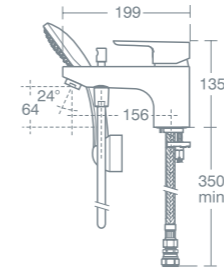

Single lever 1 hole bath shower mixer with shower set **£463.07** **B1052AA**

Minimum pressure 1.5 bar. Suitable for high pressure only.