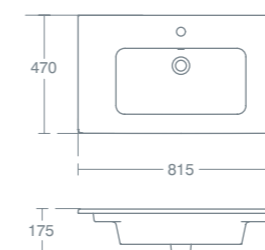

RIENZA 100CM VANITY BASIN

100cm vanity basin with overflow, one taphole **£361.20** **U867301**
Basin wall mounted using the E0157 wall fixing set.
Can be used with dedicated furniture basin unit E2151 see p174.