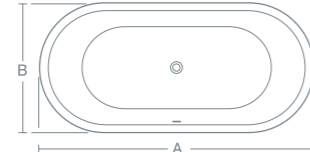

180x85cm freestanding bath with clicker waste and slotted overflow

£2,416.46 U821101

Height floor to rim: 625mm (waste end) - 760mm.

190x90cm freestanding bath with clicker waste and slotted overflow

£2,061.11 U821501

155x75cm freestanding bath with clicker waste and slotted overflow

£1,776.82 U821601

Height floor to rim: 600mm.

Idealform Plus+ 170x75cm double ended bath, no tapholes

£481.55 E700701

Sottinilux Plus+ 170cm front bath panel

£154.32 E702401

Sottinilux Plus+ 75cm end bath panel

£81.68 E702601

Height floor to rim: 540mm

Idealform Plus+ 170x70cm rectangular bath, no tapholes

£443.24 E700501

Idealform Plus+ 170x75cm rectangular bath, no tapholes

£462.37 E700301

Sottinilux Plus+ 170cm front bath panel

£154.32 E702401

Sottinilux Plus+ 70cm end bath panel

£81.68 E702501

Sottinilux Plus+ 75cm end bath panel

£81.68 E702601

Height floor to rim: 540mm.

Idealform Plus+ 170x70cm shower bath - right hand

£510.47 E704301

Idealform Plus+ 170x70cm shower bath - left hand

£510.47 E704401

170cm shower bath front panel

£158.22 E704601

Shower bath curved screen - clear glass

£413.65 E7001AA

Height floor to rim: 540mm. Right hand version shown.

180x80cm freestanding bath with clicker waste and slotted overflow

£1,563.60 U821401

Height floor to rim: 610mm.

	A	B
190x90	1900	895
155x75	1550	745