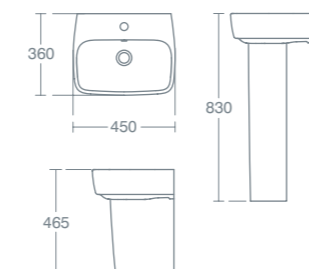

RIENZA 45CM HANDRINSE BASIN

45cm basin with overflow, one taphole	£109.20	U866501
Full pedestal	£79.20	U866801
Semi pedestal	£87.60	U866901

Basin wall mounted using the E0157 wall fixing set, with semi pedestal fixed to wall with fixings supplied or full pedestal mounted using 2 screws.