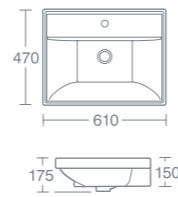

TINELLA 60CM WALL MOUNTED BASIN

60cm wall mounted basin, one taphole	£312.72	U826401
Towel rail 60cm	£142.16	U8335AA

For wall hanging only with fixing set provided.