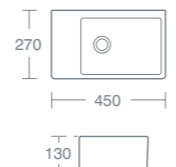

50cm countertop basin, one taphole **£214.08** **U800001**  
Wall hung or countertop mounted.

MAGRA 45CM HANDRINSE COUNTERTOP BASIN

45cm handrinse countertop basin, one left hand taphole, no overflow **£193.60** **U800501**  
Wall hung or countertop mounted.