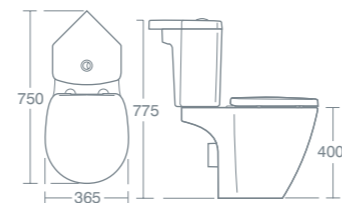

CHIANI CLOSE COUPLED CORNER WC

Close coupled WC bowl - horizontal outlet	£317.22	U813901
Corner cistern with dual flush valve - 6/4 litre	£280.81	U814001
Toilet seat and cover	£130.67	U814401
Toilet seat and cover - slow close	£187.80	U814501