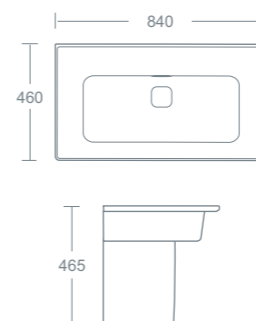

FUSARO 60CM VANITY BASIN

60cm vanity basin with overflow, one taphole **£283.61** **U858001**

60cm vanity basin with overflow, no taphole **£283.61** **U862501**

Semi pedestal **£96.96** **U859201**

Basin wall mounted using the E0157 wall fixing set.

Basin comes with chrome clicker waste.

Can be used with: Fusaro wall mounted vanity basin unit T4295 see p154; Mavone wall mounted vanity basin unit T0046 see p168 and T0050 see p170 or floor standing vanity basin unit T0053 see p172; Turano wall mounted basin unit R4302 see p180.