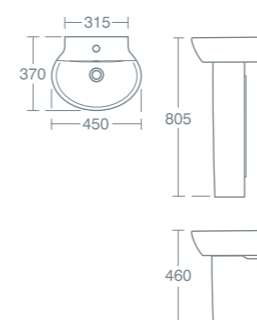

SANTORINI BOW 40CM HANDRINSE BASIN

Bow 40cm handrinse basin, one taphole	£105.36	E625801
Handrinse pedestal	£84.88	E628901
Small semi pedestal	£91.68	E629101

Basin wall mounted using the E0157 wall fixing set, with semi pedestal fixed to wall with fixings supplied or full pedestal mounted using 2 screws.