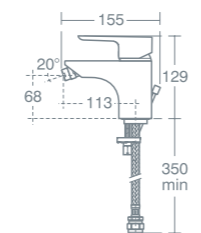

**TESINO SINGLE LEVER BIDET MIXER**

Single lever bidet mixer with pop up waste **£203.16** **B1050AA**

Suitable for low and high pressure.  
Supplied fitted with a 5 litre per minute Eco flow regulator.