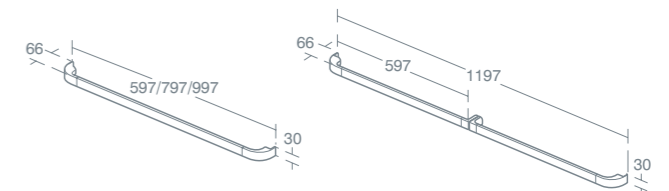

Chrome	£138.68	R4361AA
Gloss white	£97.07	R4361WG
Brown	£97.07	R4361FM
Matt black	£97.07	R4361AX