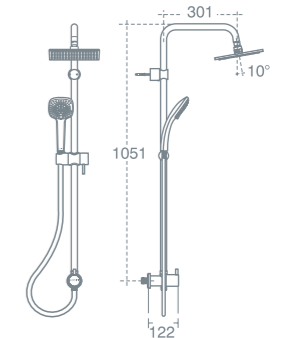

Shower mixers

Basento

BASENTO BUILT IN SQUARE SHOWER MIXER

Thermostatic built in square shower mixer **A6456AA** £476.11

Suitable for low and high pressure. Requires a suitable outlet such as Borbera M3 shower kit B1043AA.

BASENTO BUILT IN SQUARE SHOWER WITH DIVERTER

Thermostatic built in square shower with diverter **A6457AA** £530.99

Suitable for low and high pressure. Requires two suitable outlets such as Borbera M3 shower kit B1043AA and rainshower B1044AA.

BASENTO BUILT IN SQUARE BATH SHOWER MIXER

Thermostatic built in square bath shower mixer **A6458AA** £530.99

Suitable for low and high pressure. Requires two suitable outlets such as Borbera M3 shower kit B1043AA and combined bath filler and overflow E6791AA.

Showers

Borbera

Removable 8 litres per minute Eco flow regulator. Includes wall elbow.

Removable 8 litres per minute Eco flow regulator. Includes wall elbow.

Minimum pressure 0.5 bar. Suitable for high pressure only. Removable 12 litres per minute Eco flow regulator in rainshower and 8 litres per minute Eco flow regulator in handspray. Includes diverter.