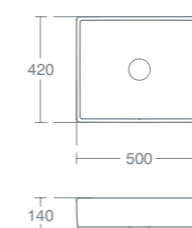

Basins

Ofanto

46cm vessel basin, no overflow **£282.88** **U827801**
Recommended for use with a freeflow waste.

46cm vessel basin, one taphole **£282.88** **U827901**

55x45cm vessel basin, no overflow **£319.82** **U828101**
Recommended for use with a freeflow waste.

55x45cm vessel basin, one taphole **£319.82** **U828201**

Ombrone

Totem basin, no overflow **£1,634.66** **U827401**
For use with a freeflow waste.

Piota

PIOTA 40CM VESSEL BASIN

40cm vessel basin, no overflow **£220.33** **U827701**
Recommended for use with a freeflow waste.

Rienza

60cm vanity basin with overflow, one taphole **£200.40** **U867101**
Basin wall mounted using the E0157 wall fixing set.
Can be used with dedicated furniture basin unit E2148 see p174.

80cm vanity basin with overflow, one taphole **£301.20** **U867201**
Basin wall mounted using the E0157 wall fixing set.
Can be used with dedicated furniture basin unit E2149 see p174.

100cm vanity basin with overflow, one taphole **£361.20** **U867301**
Basin wall mounted using the E0157 wall fixing set.
Can be used with dedicated furniture basin unit E2151 see p174.

50cm vessel basin **£249.60** **U867401**