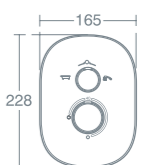

Turano

TURANO BUILT IN SHOWER MIXER

Thermostatic built in shower mixer **A6632AA** £454.56

Suitable for low and high pressure. Requires a suitable outlet such as Borbera M3 shower kit B1043AA.

TURANO BUILT IN SHOWER WITH DIVERTER

Thermostatic built in shower with diverter **A6633AA** £492.46

Suitable for low and high pressure. Requires two suitable outlets such as Borbera M3 shower kit B1043AA and rainshower B1044AA.

TURANO BUILT IN BATH SHOWER MIXER

Thermostatic built in bath shower mixer **A6653AA** £492.46

Suitable for low and high pressure. Requires two suitable outlets such as Borbera M3 shower kit B1043AA and combined bath filler and overflow E1485AA or E1487AA.

Basento

BASENTO BUILT IN OVAL BATH SHOWER MIXER

Thermostatic built in 3 control 3 outlet oval bath shower mixer **A6538AA** £834.06

Suitable for low and high pressure. Requires three outlets such as Borbera M3 shower kit B1046AA, rainshower B1039AA and combined bath filler and overflow E1485AA or E1487AA.

BASENTO BUILT IN OVAL SHOWER MIXER

Thermostatic built in oval shower mixer **A6453AA** £476.11

Suitable for low and high pressure. Requires a suitable outlet such as Borbera M3 shower kit B1046AA.

BASENTO BUILT IN OVAL SHOWER WITH DIVERTER

Thermostatic built in oval shower with diverter **A6454AA** £530.99

Suitable for low and high pressure. Requires two suitable outlets such as Borbera M3 shower kit B1046AA and rainshower B1039AA.

BASENTO BUILT IN OVAL BATH SHOWER MIXER

Thermostatic built in oval bath shower mixer **A6455AA** £530.99

Suitable for low and high pressure. Requires two suitable outlets such as Borbera M3 shower kit B1046AA and combined bath filler and overflow E1485AA or E1487AA.