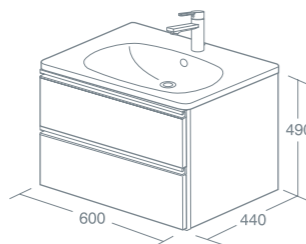

Mavone

MAVONE 50CM
WALL MOUNTED VANITY
BASIN UNIT - 2 DRAWERS

50cm vanity basin unit, 2 soft close drawers

	£461.00
☐ Gloss white	T0039OV
☐ Gloss light grey	T0039PH
☐ Matt dark taupe	T0039PU
☐ Light wood	T0039VI
	£27.24
Universal space saving syphon*	EE23033967

*Space saving waste required, purchased separately.
For use with Mavone 50cm vanity basin U855901 see p134.

MAVONE 60CM
WALL MOUNTED VANITY
BASIN UNIT - 2 DRAWERS

60cm vanity basin unit, 2 soft close drawers

	£502.91
☐ Gloss white	T0050OV
☐ Gloss light grey	T0050PH
☐ Matt dark taupe	T0050PU
☐ Light wood	T0050VI
	£27.24
Universal space saving syphon*	EE23033967

*Space saving waste required, purchased separately.
For use with Mavone 60cm vanity basin U82001 p135.

MAVONE 80CM
WALL MOUNTED VANITY
BASIN UNIT - 2 DRAWERS

80cm vanity basin unit, 2 soft close drawers

	£530.84
☐ Gloss white	T0051OV
☐ Gloss light grey	T0051PH
☐ Matt dark taupe	T0051PU
☐ Light wood	T0051VI
	£27.24
Universal space saving syphon*	EE23033967

*Space saving waste required, purchased separately.
For use with Mavone 80cm vanity basin U851901 see p135.

Mavone

MAVONE 100CM
WALL MOUNTED VANITY
BASIN UNIT - 2 DRAWERS

100cm vanity basin unit, 1 soft close drawer

	£628.63
☐ Gloss white	T0052OV
☐ Gloss light grey	T0052PH
☐ Matt dark taupe	T0052PU
☐ Light wood	T0052VI
	£27.24
Universal space saving syphon*	EE23033967

*Space saving waste required, purchased separately.
For use with Mavone 100cm vanity basin U851801 see p135.

MAVONE 65CM
FLOOR STANDING SEMI
COUNTERTOP BASIN UNIT

65cm floor standing semi countertop basin unit,
2 soft close drawers, 1 internal shelf

	£300.36
☐ Gloss white	T0059OV
☐ Gloss light grey	T0059PH
☐ Matt dark taupe	T0059PU
☐ Light wood	T0059VI
	£27.24
Universal space saving syphon*	EE23033967