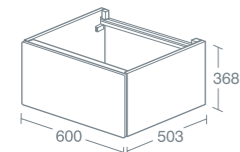

Ippari

IPPARI WALL MOUNTED BASIN UNIT WITH PUSH TO OPEN, SOFT CLOSE, DRAWER

50cm Basin unit	£703.63
Gloss soft grey	U8394EB
Gloss soft brown	U8394EL
Gloss dark blue	U8394GL
Tobacco	U8394KH
Dark oak	U8394KO
Gloss white	U8394WG

70cm Basin unit	£817.36
Gloss soft grey	U8396EB
Gloss soft brown	U8396EL
Gloss dark blue	U8396GL
Tobacco	U8396KH
Dark oak	U8396KO
Gloss white	U8396WG

105cm Basin unit	£1,108.74
Gloss soft grey	U8398EB
Gloss soft brown	U8398EL
Gloss dark blue	U8398GL
Tobacco	U8398KH
Dark oak	U8398KO
Gloss white	U8398WG

60cm Basin unit	£746.26
Gloss soft grey	U8395EB
Gloss soft brown	U8395EL
Gloss dark blue	U8395GL
Tobacco	U8395KH
Dark oak	U8395KO
Gloss white	U8395WG

85cm Basin unit	£931.06
Gloss soft grey	U8397EB
Gloss soft brown	U8397EL
Gloss dark blue	U8397GL
Tobacco	U8397KH
Dark oak	U8397KO
Gloss white	U8397WG

120cm Basin unit	£1,321.96
Gloss soft grey	U8399EB
Gloss soft brown	U8399EL
Gloss dark blue	U8399GL
Tobacco	U8399KH
Dark oak	U8399KO
Gloss white	U8399WG

*Universal space saving syphon
£27.24
EE23033967

*Use space saving waste in all Ippari basin units to maximise the internal storage.
Use with Ippari 12mm worktop for installation with vessels.

Ippari

IPPARI CONSOLE

50cm Console	£504.61
Gloss soft grey	U8404EB
Gloss soft brown	U8404EL
Gloss dark blue	U8404GL
Tobacco	U8404KH
Dark oak	U8404KO
Gloss white	U8404WG

70cm Console	£575.70
Gloss soft grey	U8406EB
Gloss soft brown	U8406EL
Gloss dark blue	U8406GL
Tobacco	U8406KH
Dark oak	U8406KO
Gloss white	U8406WG

105cm Console	£682.30
Gloss soft grey	U8408EB
Gloss soft brown	U8408EL
Gloss dark blue	U8408GL
Tobacco	U8408KH
Dark oak	U8408KO
Gloss white	U8408WG