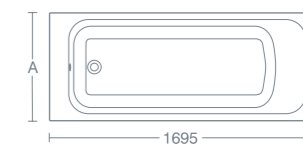

A  
170x70 695  
170x75 745

Cosia

Crostolo

Lato

Lato

COSIA DOUBLE ENDED RECTANGULAR BATH

CROSTOLO FREESTANDING BATH

LATO ASYMMETRIC BATH