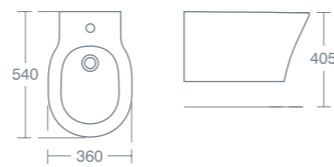

ISARCA WALL MOUNTED BIDET

Wall mounted bidet	£374.44	U855301
Wall support frame	£196.37	E006067