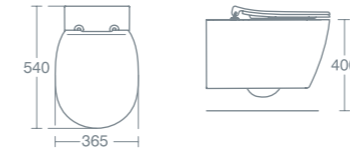

SANTORINI BOW CLOSE COUPLED WC

Close coupled WC bowl with AquaBlade® technology - horizontal outlet	£261.65	U850201
Bow close coupled cistern with dual flush valve - 6/4 litre	£212.06	E775901
Bow close coupled cistern with dual flush valve - 4/2.6 litre	£212.06	E776101
Toilet seat and cover	£115.50	E807701
Toilet seat and cover - slow close	£175.99	E807601
Slim toilet seat and cover - slow close	£179.42	E772701