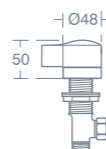

Side bodies for bath filling	£260.46	A6501AA

Requires bath filler such as combined bath filler and overflow E1485AA or E1487AA.

PAGLIA FREESTANDING BATH SHOWER MIXER