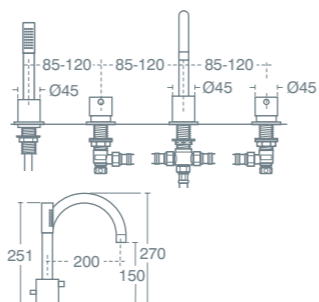

TRESA DUAL CONTROL 4 HOLE BATH SHOWER MIXER WITH SPOUT

Dual control 4 hole bath shower mixer with spout and pullout handspray **£1,108.51** **A6463AA**

Minimum pressure 0.5 bar. Suitable for high pressure only. Consideration must be given to positioning of the mixer on tap deck of the bath, to ensure there is no interference with the overflow.