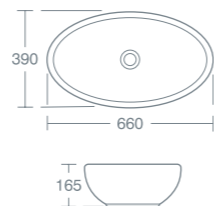

Basins

CURONE 48CM OVAL VESSEL BASIN

48x39cm vessel basin, no overflow **£284.28** **U829201**

Recommended for use with a freeflow waste.

CURONE 66CM OVAL VESSEL BASIN

66x39cm vessel basin, no overflow **£382.37** **U829301**

Recommended for use with a freeflow waste.

Ellero

ELLERO 55CM VESSEL BASIN

55cm vessel basin with overflow, one taphole **£392.64** **E142601**

Basin secured with fixing set provided and silicon sealant.

ELLERO 55CM VESSEL BASIN

55cm vessel basin with overflow **£377.92** **E142701**

55cm vessel basin, no overflow **£377.92** **E142501**

Basin secured with fixing set provided and silicon sealant.

Fusaro

FUSARO 50CM VANITY BASIN

50cm vanity basin with overflow, one taphole **£212.10** **U857901**

50cm vanity basin with overflow, no taphole **£212.10** **U862401**

Semi pedestal **£96.96** **U859201**

Basin wall mounted using the E0157 wall fixing set.

Basin comes with chrome clicker waste.

Can be used with: Fusaro wall mounted vanity basin unit T4294 see p154; Mavone wall mounted vanity basin unit T2689 see p168 or T0039 see p170.

FUSARO 60CM VANITY BASIN

60cm vanity basin with overflow, one taphole **£283.61** **U858001**

60cm vanity basin with overflow, no taphole **£283.61** **U862501**

Semi pedestal **£96.96** **U859201**

Basin wall mounted using the E0157 wall fixing set.

Basin comes with chrome clicker waste.

Can be used with: Fusaro wall mounted vanity basin unit T4295 see p154; Mavone wall mounted vanity basin unit T0046 see p168 and T0050 see p170 or floor standing vanity basin unit T0053 see p172; Turano wall mounted basin unit R4302 see p180.

FUSARO 80CM VANITY BASIN

80cm vanity basin with overflow, one taphole **£429.05** **U858101**

80cm vanity basin with overflow, no taphole **£429.05** **U862601**

Semi pedestal **£96.96** **U859201**

Basin wall mounted using the E0157 wall fixing set.

Basin comes with chrome clicker waste.