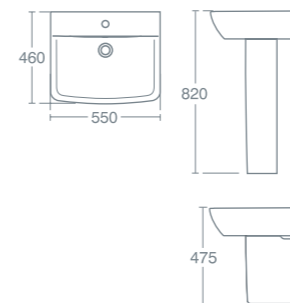

RIENZA 55CM BASIN

55cm basin with overflow, one taphole	£132.00	U866601
Full pedestal	£79.20	U866801
Semi pedestal	£87.60	U866901

Basin wall mounted using the E0157 wall fixing set, with semi pedestal fixed to wall with fixings supplied or full pedestal mounted using 2 screws.

RIENZA 60CM BASIN

60cm basin with overflow, one taphole	£142.80	U866701
Full pedestal	£79.20	U866801
Semi pedestal	£87.60	U866901

Basin wall mounted using the E0157 wall fixing set, with semi pedestal fixed to wall with fixings supplied or full pedestal mounted using 2 screws.

RIENZA 55CM SEMI COUNTERTOP BASIN

50cm semi countertop basin with overflow, one taphole	£190.80	U867001

Basin fixed to countertop with securing clips provided, joint sealed with waterproof sealant.

Can be used with: Rienza semi countertop unit E2154 see p175; Mavone semi countertop unit T0059 see p171.

RIENZA 45CM HANDRINSE BASIN

45cm basin with overflow, one taphole	£109.20	U866501
Full pedestal	£79.20	U866801
Semi pedestal	£87.60	U866901

Basin wall mounted using the E0157 wall fixing set, with semi pedestal fixed to wall with fixings supplied or full pedestal mounted using 2 screws.

RIENZA 45CM GUEST BASIN - LEFT HAND

45cm basin with overflow, one taphole - left hand	£136.80	U866301

Basin wall mounted using the E0157 wall fixing set. Can be used with dedicated furniture basin unit E2158 see p175.

RIENZA 45CM GUEST BASIN - RIGHT HAND

45cm basin with overflow, one taphole - right hand	£136.80	U866401

Basin wall mounted using the E0157 wall fixing set. Can be used with dedicated furniture basin unit E2158 see p175.

SANTORINI BOW 55CM PEDESTAL BASIN

Bow 55cm pedestal basin, one taphole	£142.69	E625701
Full pedestal	£84.88	E628801
Large semi pedestal	£91.68	E629001