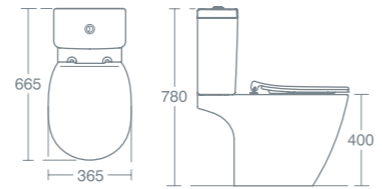

SANTORINI BOW CLOSE COUPLED WC

Close coupled WC bowl with AquaBlade® technology - horizontal outlet	£261.65	U850201
Bow close coupled cistern with dual flush valve - 6/4 litre	£212.06	E775901
Bow close coupled cistern with dual flush valve - 4/2.6 litre	£212.06	E776101
Toilet seat and cover	£115.50	E807701
Toilet seat and cover - slow close	£175.99	E807601
Slim toilet seat and cover - slow close	£179.42	E772701