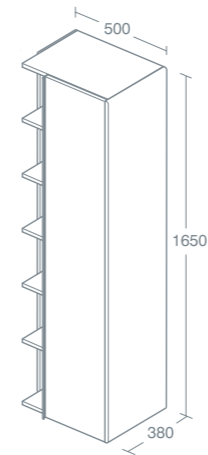

Simeto

SIMETO 120CM WALL MOUNTED BASIN UNIT

120cm wall mounted basin unit, 2 drawers and 2 internal drawers

	£1,137.16
□ Gloss white	U8380WG
■ Gloss dark grey	U8380AS
■ Gloss safari	U8380AU
	£1,279.31
■ Inox	U8380KP

For use with Simeto Due 124cm double vanity basin U837401 see p140.

SIMETO GLOSS WHITE WORKTOP

Gloss white worktop

60.4cm	£120.84	U8388WG
90.4cm	£149.26	U8389WG
120.4cm	£241.64	U8390WG

Used in conjunction with the 60cm basin unit for vessel installation.
Worktops are uncut to allow maximum basin and fitting compatibility and positioning.

SIMETO FULL COLUMN UNIT - LEFT HAND DOOR

Full column unit with 1 left hand door and open shelves

	£753.38
□ Gloss white	U8382WG
■ Gloss dark grey	U8382AS
■ Gloss safari	U8382AU
	£923.95
■ Inox	U8382KP

Internal light is connected to the mains and IP44 approved.
Left hand door is hinged on the left and opens from the right.

Simeto

SIMETO FULL COLUMN UNIT - RIGHT HAND DOOR

Full column unit with 1 right hand door and open shelves

	£753.38
□ Gloss white	U8381WG
■ Gloss dark grey	U8381AS
■ Gloss safari	U8381AU
	£923.95
■ Inox	U8381KP

Internal light is connected to the mains and IP44 approved.
Right hand door is hinged on the right and opens from the left.

SIMETO HALF COLUMN UNIT - LEFT HAND DOOR

Half column unit with 1 left hand door

	£639.66
□ Gloss white	U8387WG
■ Gloss dark grey	U8387AS
■ Gloss safari	U8387AU
	£703.63
■ Inox	U8387KP

Internal light is connected to the mains and IP44 approved.
Left hand door is hinged on the left and opens from the right.

SIMETO HALF COLUMN UNIT - RIGHT HAND DOOR

Half column unit with 1 right hand door

	£639.66
□ Gloss white	U8386WG
■ Gloss dark grey	U8386AS
■ Gloss safari	U8386AU
	£703.63
■ Inox	U8386KP

Internal light is connected to the mains and IP44 approved.
Right hand door is hinged on the right and opens from the left.