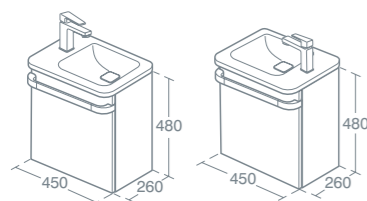

TURANO 22.5CM GUEST SIDE UNIT