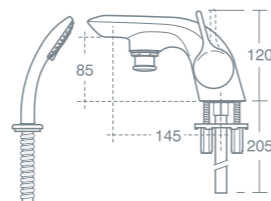

Single lever 2 hole bath shower mixer with pullout handspray	<b>£651.79</b>	<b>A6499AA</b>
--	----------------	----------------

Suitable for high pressure only.

PAGLIA DUAL CONTROL 4 HOLE BATH SHOWER MIXER