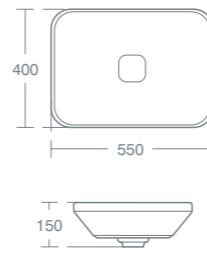

TURANO 55CM VESSEL BASIN

55cm vessel basin, no overflow, no taphole **£282.22 U835301**
For use with a freeflow waste.
Fixed to countertop with fixing set provided.