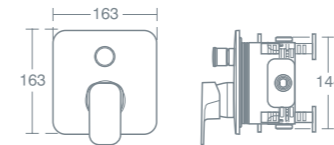

**TURANO BUILT IN SHOWER MIXER**

Single lever built in shower mixer **£265.16 A6629AA**  
 Easybox built in kit **£96.40 A1000NU**  
 Suitable for high pressure only.  
 Requires built in kit A1000NU and a suitable outlet such as Borbera M3 shower kit B1043AA.