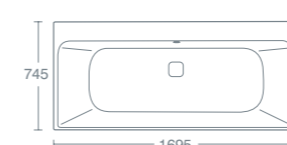

Height floor to rim: 550mm.

A  
170x70 695  
170x75 745

Turano

Vara

Vipava

TURANO PENINSULA D-SHAPE DOUBLE ENDED BATH

VARA FREESTANDING BATH

VIPAVA FREESTANDING BATH