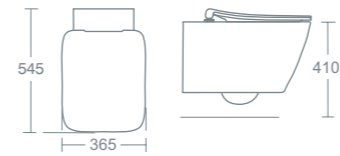

CHIANI CLOSE COUPLED WC

Close coupled WC bowl - horizontal outlet	£317.22	U813901
Close coupled cistern with dual flush valve - 6/4 litre	£239.87	U849201
Close coupled cistern with dual flush valve - 4/2.6 litre	£239.87	U849301
Toilet seat and cover	£130.67	U814401
Toilet seat and cover - slow close	£187.80	U814501