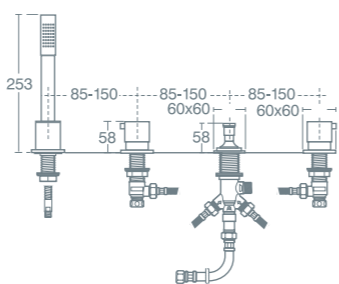

**TRESA SHOWER SET WITH WALL ELBOW**

Shower set with wall elbow and bracket **£408.35** **A6465AA**

Minimum pressure 0.5 bar. Suitable for high pressure only.

**TRESA SHOWER SET WITH PULLOUT HANDSPRAY**

Shower set with pullout handspray **£237.44** **A6466AA**