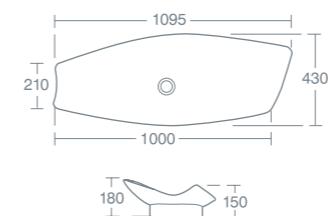

STILARO 109CM VESSEL BASIN

109cm vessel basin, no overflow **£638.24** **U828501**

For use with a freeflow waste.