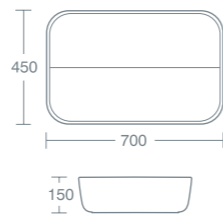

Bonamico

70cm rectangular vessel basin, no overflow	£469.08	U832101
Covers for 70cm rectangular vessel basin	£326.94	U832201

To create Bonamico basin with covers both the basin and the covers require ordering.
For use with a freeflow waste.

Cannobino

CANNOBINO 64CM EXTRA DEEP VESSEL BASIN

64cm extra deep vessel basin	£419.98	U827201

CANNOBINO 64CM EXTRA DEEP VESSEL BASIN - ONE TAPHOLE

64cm extra deep vessel basin, one taphole	£419.98	U827301

CANNOBINO 46CM EXTRA DEEP VESSEL BASIN

46cm extra deep vessel basin	£361.03	U827001

Chiani

CHIANI 60CM FURNITURE OR PEDESTAL BASIN

60cm basin, left hand platform, one taphole	£226.46	U813501
Full pedestal	£84.88	E628901
Semi pedestal	£91.68	E629101

Washbasin wall mounted using the E0157 wall fixing set, with semi pedestal fixed to wall with brackets supplied or full pedestal mounted using 2 screws.
For use with left hand furniture basin unit U8148 see p152.

CHIANI 60CM FURNITURE OR PEDESTAL BASIN

60cm basin, right hand platform, one taphole	£226.46	U813601
Full pedestal	£84.88	E628901
Semi pedestal	£91.68	E629101

Washbasin wall mounted using the E0157 wall fixing set, with semi pedestal fixed to wall with brackets supplied or full pedestal mounted using 2 screws.
For use with right hand furniture basin unit U8149 see p152.

CHIANI 55CM FURNITURE OR PEDESTAL BASIN

55cm furniture or pedestal basin, one taphole	£190.22	U813401
Full pedestal	£84.88	E628901
Semi pedestal	£91.68	E629101

Washbasin wall mounted using the E0157 wall fixing set, with semi pedestal fixed to wall with brackets supplied or full pedestal mounted using 2 screws.
For use with furniture basin unit U8147 see p151.

CHIANI 50CM FURNITURE OR PEDESTAL BASIN