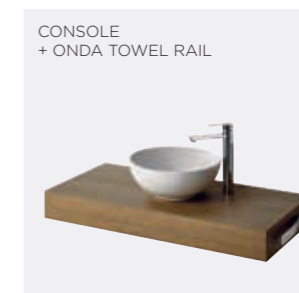

BASIN UNIT
+ WORKTOP
+ ONDA TOWEL RAIL

CONSOLE
+ ONDA TOWEL RAIL