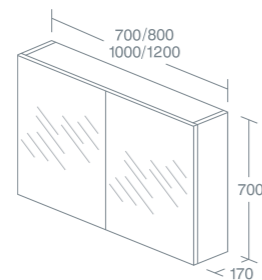

Mirror cabinets

MIRROR CABINETS
- 1 DOOR

50cm with 1 door	£303.07	T3588AL
60cm with 1 door	£319.02	T3589AL

Soft close door.
Internal cosmetic mirror.
Two adjustable glass shelves.
Includes mounting kit.

MIRROR CABINETS
- 2 DOOR

70cm with 2 doors	£350.93	T3590AL
80cm with 2 doors	£386.02	T3591AL
100cm with 2 doors	£424.62	T3592AL
120cm with 2 doors	£488.30	T3593AL

Soft close doors.
Internal cosmetic mirror.
Two adjustable glass shelves.
Includes mounting kit.

MIRROR CABINETS WITH
BOTTOM AMBIENT LIGHT
- 1 DOOR

50cm with 1 door	£570.55	T3428AL
60cm with 1 door	£613.50	T3430AL

Soft close door.
Internal cosmetic mirror.
Two adjustable glass shelves.
Integrated bottom LED light for washbasin.
Switch.
Recharging socket for toothbrush or shaver.
220-240V, 50-60Hz, IP44, Class II.
Includes mounting kit.

Mirror cabinets

MIRROR CABINETS WITH
BOTTOM AMBIENT LIGHT
- 2 DOOR

70cm with 2 doors	£674.86	T3439AL
80cm with 2 doors	£742.33	T3442AL
100cm with 2 doors	£816.56	T3498AL
120cm with 2 doors	£898.22	T3499AL

Soft close doors.
Internal cosmetic mirror.
Two adjustable glass shelves.
Integrated bottom LED light for washbasin.
Switch.
Recharging socket for toothbrush or shaver.
220-240V, 50-60Hz, IP44, Class II.
Includes mounting kit.

MIRROR CABINETS WITH
BOTTOM AMBIENT & FRONT
LIGHT - 1 DOOR

60cm with 1 door	£858.90	T3373AL
80cm with 1 door	£1,086.50	T3388AL

Soft close door.
Internal full length mirror.
Two adjustable glass shelves.
Front LED light.
Integrated bottom LED light for washbasin.
Switch.
Recharging socket for toothbrush or shaver.
220-240V, 50-60Hz, IP44, Class II.
Includes mounting kit.

MIRROR CABINETS WITH
BOTTOM AMBIENT & FRONT
LIGHT - 2 DOOR

100cm with 2 doors	£1,195.16	T3389AL
120cm with 2 doors	£1,314.68	T3425AL