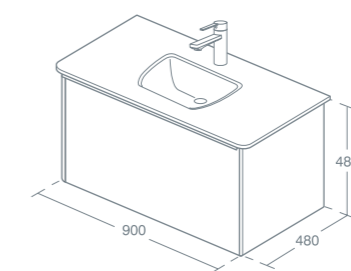

Rienza

RIENZA 40CM TALL COLUMN UNIT

□ Gloss white	£500.40	E2152WG
■ Matt anthracite	£500.40	E2152Y2
■ Dark walnut	£447.60	E2152PA
■ Light pine	£447.60	E2152PB

RIENZA 40CM HALF COLUMN UNIT

□ Gloss white	£392.40	E2153WG
■ Matt anthracite	£392.40	E2153Y2
■ Dark walnut	£350.40	E2153PA
■ Light pine	£350.40	E2153PB

WORKTOPS

65cm worktop

□ Gloss white	£68.40	E2156WG
■ Matt anthracite	£68.40	E2156Y2
■ Dark walnut	£61.20	E2156PA
■ Light pine	£61.20	E2156PB

130cm worktop

□ Gloss white	£100.80	E2157WG
■ Matt anthracite	£100.80	E2157Y2
■ Dark walnut	£90.00	E2157PA
■ Light pine	£90.00	E2157PB

Worktops are compatible with Rienza semi countertop unit E2154 and Rienza WC unit E2155, see p175.

Simeto

SIMETO 60CM WALL MOUNTED BASIN UNIT

60cm wall mounted basin unit, 1 drawer and 1 internal drawer

□ Gloss white	£625.44	U8378WG
■ Gloss dark grey	£625.44	U8378AS
■ Gloss safari	£625.44	U8378AU
	£703.63	
■ Inox	£625.44	U8378KP

For use with Simeto Uno 62cm vanity basin U837501 and Simeto Due 65cm vanity basin U837201 see p140.

SIMETO 90CM WALL MOUNTED BASIN UNIT

□ Gloss white	£767.59	U8379WG
■ Gloss dark grey	£767.59	U8379AS
■ Gloss safari	£767.59	U8379AU
	£845.76	
■ Inox	£767.59	U8379KP

For use with Simeto Uno 92cm vanity basin U837601 and Simeto Due 94cm vanity basin U837301 see p140.

Finishes