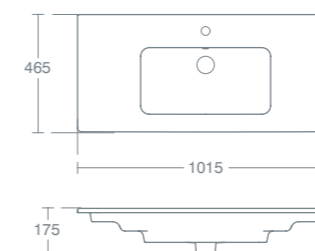

RIENZA 100CM VANITY BASIN

50cm vessel basin **£249.60** **U867401**