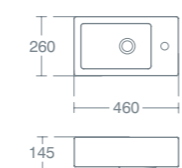

RIENZA 45CM GUEST BASIN - RIGHT HAND

45cm basin with overflow, one taphole - right hand	£136.80	U866401

Basin wall mounted using the E0157 wall fixing set. Can be used with dedicated furniture basin unit E2158 see p175.