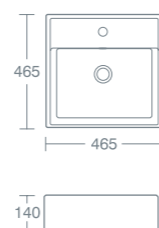

VOMANO 46CM HANDRINSE BASIN

46cm handrinse basin, one taphole **£206.11** **U831101**
Towel rail 45cm **£140.72** **U8334AA**
For wall mounting with fixings provided or countertop installation.