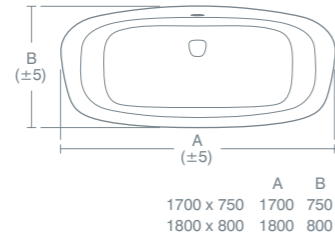

Idealform 170x75cm double ended bath and panel with clicker waste, filler overflow **£984.61** **U825501**

180x80cm freestanding bath with clicker waste and slotted overflow **£1,912.43** **E306701**

Height floor to rim: 745mm.

Idealform 180x80cm double ended bath and panel with clicker waste, normal overflow **£954.12** **U826001**

Idealform 180x80cm double ended bath and panel with clicker waste, filler overflow **£1,071.98** **U826101**

Height floor to rim: 610mm.

Idealform Plus+ 170x75cm double ended bath and panel with clicker waste, normal overflow **£1,019.82** **U825101**

Idealform Plus+ 170x75cm double ended bath and panel with clicker waste, filler overflow **£1,137.68** **U825201**

Idealform Plus+ 180x80cm double ended bath and panel with clicker waste, normal overflow **£1,106.66** **U825701**

Idealform Plus+ 180x80cm double ended bath and panel with clicker waste, filler overflow **£1,224.53** **U825801**

No tapholes.
Height floor to rim: 610mm.

Luxury clicker bath waste and overflow **E1484AA** **£80.34**

Luxury combined bath filler, overflow and clicker waste **E1485AA** **£179.22**

For use with side bodies, see Mixers and Showers section for individual ranges.

Luxury pop-up bath waste and overflow **E1486AA** **£105.06**

Luxury combined bath filler, overflow and pop-up waste **E1487AA** **£208.88**

For use with side bodies, see Mixers and Showers section for individual ranges.