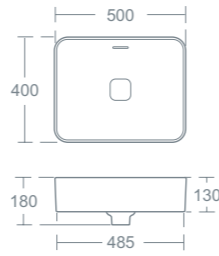

50cm rectangular vessel basin with overflow and chrome clicker waste **£224.22 U857101**

50cm rectangular vessel basin with ceramic waste cover **£206.04 U857301**

Basin secured with fixing set provided and silicon sealant.

FUSARO 50CM RECTANGULAR VESSEL BASIN WITH TAP DECK