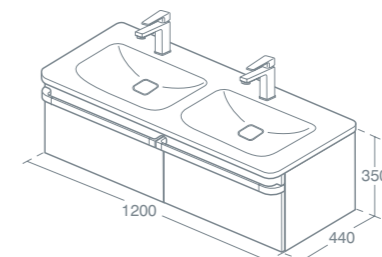

Finishes

TURANO PRODUCTS ARE AVAILABLE IN FIVE FINISHES

Gloss white (WG)
High gloss lacquered finish

Gloss light grey (FA)
High gloss lacquered finish

Gloss light Brown (FC)
High gloss lacquered finish

Light brown wood (FF)
Textured laminate wood finish

Light grey wood (FE)
Textured laminate wood finish