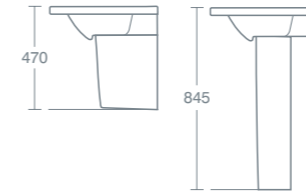

TINELLA 60CM WALL MOUNTED BASIN

60cm wall mounted basin, one taphole	£312.72	U826401
Towel rail 60cm	£142.16	U8335AA

For wall hanging only with fixing set provided.

TINELLA 90CM WALL MOUNTED BASIN

90cm wall mounted basin, one taphole	£419.34	U826501
Towel rail 90cm	£152.54	U8337AA

For wall hanging only with fixing set provided.

TINELLA 90CM LEFT HAND WALL MOUNTED BASIN

90cm wall mounted basin, one taphole, left hand	£447.76	U826601
Towel rail 90cm	£152.54	U8337AA

For wall hanging only with fixing set provided.

TINELLA 90CM RIGHT HAND WALL MOUNTED BASIN

90cm wall mounted basin, one taphole, right hand	£447.76	U826701
Towel rail 90cm	£152.54	U8337AA

For wall hanging only with fixing set provided.

TINELLA 120CM WALL MOUNTED BASIN

120cm wall mounted basin, one taphole	£625.44	U826901
Towel rail 112cm	£180.29	U8339AA

For wall hanging only with fixing set provided.

TINELLA 120CM WALL MOUNTED DOUBLE BASIN

120cm wall mounted double basin, two tapholes	£689.40	U826801
Towel rail 112cm	£180.29	U8339AA

For wall hanging only with fixing set provided.

TURANO 60CM VANITY BASIN

60cm vanity basin, one taphole, for use with furniture, shelf or pedestal*	£282.88	U834601
Full pedestal	£113.72	U834801
Semi pedestal	£113.72	U834901
Idealflow waste (for pedestal/wall mounted installation)	£25.09	N8326AA

For use with furniture basin unit R4302 see p180.
*Space saving Idealflow hidden overflow supplied with basin unit, when fitting with a pedestal or wall mounting please order Idealflow hidden overflow waste N8326AA.

TURANO 80CM VANITY BASIN

80cm vanity basin, one taphole, for use with furniture, shelf or pedestal*	£440.65	U834401
Full pedestal	£113.72	U834801
Semi pedestal	£113.72	U834901
Idealflow waste (for pedestal/wall mounted installation)	£25.09	N8326AA