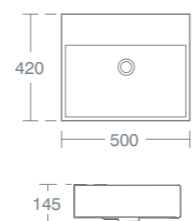

50cm countertop basin, one taphole **£214.08** **U800001**  
Wall hung or countertop mounted.

MAGRA 45CM HANDRINSE COUNTERTOP BASIN

45cm handrinse countertop basin, one left hand taphole, no overflow **£193.60** **U800501**  
Wall hung or countertop mounted.