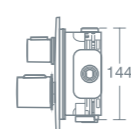

Turano

TURANO BUILT IN SHOWER MIXER

Thermostatic built in shower mixer **A6632AA** £454.56

Suitable for low and high pressure. Requires a suitable outlet such as Borbera M3 shower kit B1043AA.

TURANO BUILT IN SHOWER WITH DIVERTER

Thermostatic built in shower with diverter **A6633AA** £492.46

Suitable for low and high pressure. Requires two suitable outlets such as Borbera M3 shower kit B1043AA and rainshower B1044AA.

TURANO BUILT IN BATH SHOWER MIXER

Thermostatic built in bath shower mixer **A6653AA** £492.46

Suitable for low and high pressure. Requires two suitable outlets such as Borbera M3 shower kit B1043AA and combined bath filler and overflow E1485AA or E1487AA.

Basento

BASENTO BUILT IN OVAL BATH SHOWER MIXER

Thermostatic built in 3 control 3 outlet oval bath shower mixer **A6538AA** £834.06

Suitable for low and high pressure. Requires three outlets such as Borbera M3 shower kit B1046AA, rainshower B1039AA and combined bath filler and overflow E1485AA or E1487AA.

BASENTO BUILT IN OVAL SHOWER MIXER

Thermostatic built in oval shower mixer **A6453AA** £476.11

Suitable for low and high pressure. Requires a suitable outlet such as Borbera M3 shower kit B1046AA.

BASENTO BUILT IN OVAL SHOWER WITH DIVERTER

Thermostatic built in oval shower with diverter **A6454AA** £530.99

Suitable for low and high pressure. Requires two suitable outlets such as Borbera M3 shower kit B1046AA and rainshower B1039AA.

BASENTO BUILT IN OVAL BATH SHOWER MIXER

Thermostatic built in oval bath shower mixer **A6455AA** £530.99

Suitable for low and high pressure. Requires two suitable outlets such as Borbera M3 shower kit B1046AA and combined bath filler and overflow E1485AA or E1487AA.