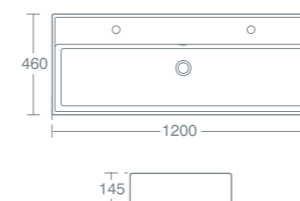

VOMANO 120CM BASIN

120cm basin, one taphole **£695.11** **U831601**
Towel rail 112cm **£180.29** **U8339AA**
For wall mounting with fixings provided or countertop installation.