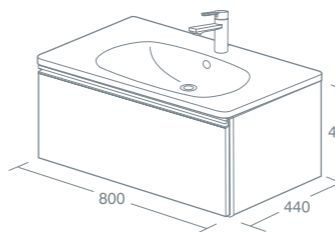

Mavone

MAVONE 50CM WALL MOUNTED SHORT PROJECTION VANITY BASIN UNIT - 1 DRAWER

50cm short projection vanity basin unit, 1 soft close drawer

£356.24

- ☐ Gloss white **T0045OV**
- ☐ Gloss light grey **T0045PH**
- ☐ Matt dark taupe **T0045PU**
- ☐ Light wood **T0045VI**

£27.24

Universal space saving syphon* **EE23033967**

*Space saving waste required, purchased separately. For use with Mavone 50cm short projection vanity basin U852101 see p135.

MAVONE 50CM WALL MOUNTED VANITY BASIN UNIT - 1 DRAWER

50cm vanity basin unit, 1 soft close drawer

£356.24

- ☐ Gloss white **T2689OV**
- ☐ Gloss light grey **T2689PH**
- ☐ Matt dark taupe **T2689PU**
- ☐ Light wood **T2689VI**

£27.24

Universal space saving syphon* **EE23033967**

*Space saving waste required, purchased separately. For use with Mavone 50cm vanity basin U855901 see p134.

MAVONE 60CM WALL MOUNTED VANITY BASIN UNIT - 1 DRAWER

60cm vanity basin unit, 1 soft close drawer

£377.17

- ☐ Gloss white **T0046OV**
- ☐ Gloss light grey **T0046PH**
- ☐ Matt dark taupe **T0046PU**
- ☐ Light wood **T0046VI**

£27.24

Universal space saving syphon* **EE23033967**

*Space saving waste required, purchased separately. For use with Mavone 60cm vanity basin U852001 see p135.

Mavone

MAVONE 80CM WALL MOUNTED VANITY BASIN UNIT - 1 DRAWER

80cm vanity basin unit, 1 soft close drawer

£426.07

- ☐ Gloss white **T0047OV**
- ☐ Gloss light grey **T0047PH**
- ☐ Matt dark taupe **T0047PU**
- ☐ Light wood **T0047VI**

Universal space saving syphon* **£27.24 EE23033967**

*Space saving waste required, purchased separately. For use with Mavone 80cm vanity basin U851901 see p135.

MAVONE 100CM WALL MOUNTED VANITY BASIN UNIT - 1 DRAWER

100cm vanity basin unit, 1 soft close drawer

£502.91

- ☐ Gloss white **T0048OV**
- ☐ Gloss light grey **T0048PH**
- ☐ Matt dark taupe **T0048PU**
- ☐ Light wood **T0048VI**

Universal space saving syphon* **£27.24 EE23033967**