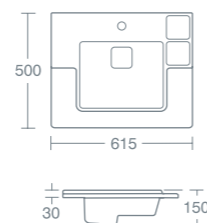

SIMETO UNO 92CM VANITY BASIN

Uno 92cm vanity basin, one taphole **£483.30** **U837601**

For use with the Simeto 90cm basin unit U8379 see p177.
Washbasin comes with luxury ceramic waste covers.
For use with pop up or freeflow wastes.