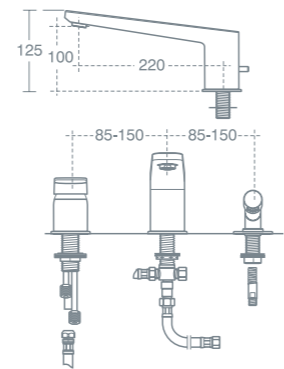

TURANO BATH SHOWER MIXER

Single lever 3 tap hole bath shower mixer with spout **£811.25 A6627AA**
Minimum pressure 2 bar. Suitable for high pressure only.
Consideration must be given to positioning of the mixer on tap deck of the bath, to ensure there is no interference with the overflow.