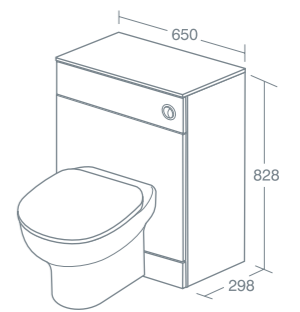

Mavone

MAVONE 50CM
WALL MOUNTED VANITY
BASIN UNIT - 2 DRAWERS

50cm vanity basin unit, 2 soft close drawers

	£461.00
☐ Gloss white	T0039OV
☐ Gloss light grey	T0039PH
☐ Matt dark taupe	T0039PU
☐ Light wood	T0039VI
	£27.24
Universal space saving syphon*	EE23033967

*Space saving waste required, purchased separately.
For use with Mavone 50cm vanity basin U855901 see p134.

MAVONE 60CM
WALL MOUNTED VANITY
BASIN UNIT - 2 DRAWERS

60cm vanity basin unit, 2 soft close drawers

	£502.91
☐ Gloss white	T0050OV
☐ Gloss light grey	T0050PH
☐ Matt dark taupe	T0050PU
☐ Light wood	T0050VI
	£27.24
Universal space saving syphon*	EE23033967

*Space saving waste required, purchased separately.
For use with Mavone 60cm vanity basin U82001 p135.

MAVONE 80CM
WALL MOUNTED VANITY
BASIN UNIT - 2 DRAWERS

80cm vanity basin unit, 2 soft close drawers

	£530.84
☐ Gloss white	T0051OV
☐ Gloss light grey	T0051PH
☐ Matt dark taupe	T0051PU
☐ Light wood	T0051VI
	£27.24
Universal space saving syphon*	EE23033967

*Space saving waste required, purchased separately.
For use with Mavone 80cm vanity basin U851901 see p135.

Mavone

MAVONE 100CM
WALL MOUNTED VANITY
BASIN UNIT - 2 DRAWERS

100cm vanity basin unit, 1 soft close drawer

	£628.63
☐ Gloss white	T0052OV
☐ Gloss light grey	T0052PH
☐ Matt dark taupe	T0052PU
☐ Light wood	T0052VI
	£27.24
Universal space saving syphon*	EE23033967

*Space saving waste required, purchased separately.
For use with Mavone 100cm vanity basin U851801 see p135.

MAVONE 65CM
FLOOR STANDING SEMI
COUNTERTOP BASIN UNIT

65cm floor standing semi countertop basin unit,
2 soft close drawers, 1 internal shelf

	£300.36
☐ Gloss white	T0059OV
☐ Gloss light grey	T0059PH
☐ Matt dark taupe	T0059PU
☐ Light wood	T0059VI
	£27.24
Universal space saving syphon*	EE23033967