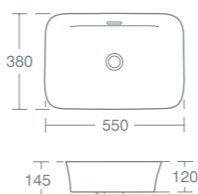

Basins

CURONE 48CM OVAL VESSEL BASIN

48x39cm vessel basin, no overflow **£284.28** **U829201**

Recommended for use with a freeflow waste.

CURONE 66CM OVAL VESSEL BASIN

66x39cm vessel basin, no overflow **£382.37** **U829301**

Recommended for use with a freeflow waste.

Ellero

ELLERO 55CM VESSEL BASIN

55cm vessel basin with overflow, one taphole **£392.64** **E142601**

Basin secured with fixing set provided and silicon sealant.

ELLERO 55CM VESSEL BASIN

55cm vessel basin with overflow **£377.92** **E142701**

55cm vessel basin, no overflow **£377.92** **E142501**

Basin secured with fixing set provided and silicon sealant.

Fusaro

FUSARO 50CM VANITY BASIN

50cm vanity basin with overflow, one taphole **£212.10** **U857901**

50cm vanity basin with overflow, no taphole **£212.10** **U862401**

Semi pedestal **£96.96** **U859201**

Basin wall mounted using the E0157 wall fixing set.

Basin comes with chrome clicker waste.

Can be used with: Fusaro wall mounted vanity basin unit T4294 see p154; Mavone wall mounted vanity basin unit T2689 see p168 or T0039 see p170.

FUSARO 60CM VANITY BASIN

60cm vanity basin with overflow, one taphole **£283.61** **U858001**

60cm vanity basin with overflow, no taphole **£283.61** **U862501**

Semi pedestal **£96.96** **U859201**

Basin wall mounted using the E0157 wall fixing set.

Basin comes with chrome clicker waste.

Can be used with: Fusaro wall mounted vanity basin unit T4295 see p154; Mavone wall mounted vanity basin unit T0046 see p168 and T0050 see p170 or floor standing vanity basin unit T0053 see p172; Turano wall mounted basin unit R4302 see p180.

FUSARO 80CM VANITY BASIN

80cm vanity basin with overflow, one taphole **£429.05** **U858101**

80cm vanity basin with overflow, no taphole **£429.05** **U862601**

Semi pedestal **£96.96** **U859201**

Basin wall mounted using the E0157 wall fixing set.

Basin comes with chrome clicker waste.