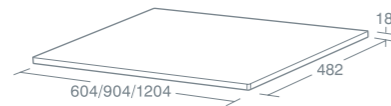

Gloss white worktop

60.4cm	£120.84	U8388WG
90.4cm	£149.26	U8389WG
120.4cm	£241.64	U8390WG

Used in conjunction with the 60cm basin unit for vessel installation.
Worktops are uncut to allow maximum basin and fitting compatibility and positioning.