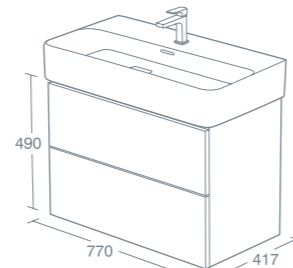

Fusaro

FUSARO 50CM
WALL MOUNTED BASIN UNIT

50cm basin unit,
2 soft close drawers

£680.40

- ☐ Gloss white **T4299WG**
- ☒ Matt anthracite **T4299Y2**
- ☒ Dark walnut **T4299PA**
- ☒ Light pine **T4299PB**

Universal space saving syphon* **£27.24**
EE23033967

*Space saving waste required, purchased separately.
For use with 50cm Fusaro basin U858401 or U862901
see p128.

FUSARO 60CM
WALL MOUNTED BASIN UNIT

60cm basin unit,
2 soft close drawers

£726.00

- ☐ Gloss white **T4300WG**
- ☒ Matt anthracite **T4300Y2**
- ☒ Dark walnut **T4300PA**
- ☒ Light pine **T4300PB**

Universal space saving syphon* **£27.24**
EE23033967

*Space saving waste required, purchased separately.
For use with 60cm Fusaro basin U858501 or U863001
see p128.

FUSARO 80CM
WALL MOUNTED BASIN UNIT

80cm basin unit,
2 soft close drawers

£819.60

- ☐ Gloss white **T4301WG**
- ☒ Matt anthracite **T4301Y2**
- ☒ Dark walnut **T4301PA**
- ☒ Light pine **T4301PB**

Universal space saving syphon* **£27.24**
EE23033967

*Space saving waste required, purchased separately.
For use with 80cm Fusaro basin U858601 or U863101
see p128.

Fusaro

FUSARO 100CM
WALL MOUNTED BASIN UNIT

100cm basin unit,
2 soft close drawers

£926.40

- ☐ Gloss white **T4302WG**
- ☒ Matt anthracite **T4302Y2**
- ☒ Dark walnut **T4302PA**
- ☒ Light pine **T4302PB**

Universal space saving syphon* **£27.24**
EE23033967

*Space saving waste required, purchased separately.
For use with 100cm Fusaro basin U858701 or U863201
see p128.

FUSARO 45CM
WALL MOUNTED GUEST
BASIN UNIT

45cm guest basin unit,
1 soft close door

£334.80

- ☐ Gloss white **T4304WG**
- ☒ Matt anthracite **T4304Y2**
- ☒ Dark walnut **T4304PA**
- ☒ Light pine **T4304PB**

Universal space saving syphon* **£27.24**
EE23033967

*Space saving waste required, purchased separately.
One internal shelf.
For use with 45cm Fusaro guest basin U859001 or U859101
see p130. Unit suitable for use with left or right hand guest
basins.