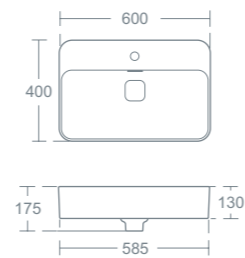

FUSARO 60CM RECTANGULAR VESSEL BASIN WITH TAP DECK