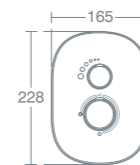

Turano

TURANO BUILT IN SHOWER MIXER

Thermostatic built in shower mixer **A6632AA** £454.56

Suitable for low and high pressure. Requires a suitable outlet such as Borbera M3 shower kit B1043AA.

TURANO BUILT IN SHOWER WITH DIVERTER

Thermostatic built in shower with diverter **A6633AA** £492.46

Suitable for low and high pressure. Requires two suitable outlets such as Borbera M3 shower kit B1043AA and rainshower B1044AA.

TURANO BUILT IN BATH SHOWER MIXER

Thermostatic built in bath shower mixer **A6653AA** £492.46

Suitable for low and high pressure. Requires two suitable outlets such as Borbera M3 shower kit B1043AA and combined bath filler and overflow E1485AA or E1487AA.

Basento

BASENTO BUILT IN OVAL BATH SHOWER MIXER

Thermostatic built in 3 control 3 outlet oval bath shower mixer **A6538AA** £834.06

Suitable for low and high pressure. Requires three outlets such as Borbera M3 shower kit B1046AA, rainshower B1039AA and combined bath filler and overflow E1485AA or E1487AA.

BASENTO BUILT IN OVAL SHOWER MIXER

Thermostatic built in oval shower mixer **A6453AA** £476.11

Suitable for low and high pressure. Requires a suitable outlet such as Borbera M3 shower kit B1046AA.

BASENTO BUILT IN OVAL SHOWER WITH DIVERTER

Thermostatic built in oval shower with diverter **A6454AA** £530.99

Suitable for low and high pressure. Requires two suitable outlets such as Borbera M3 shower kit B1046AA and rainshower B1039AA.

BASENTO BUILT IN OVAL BATH SHOWER MIXER

Thermostatic built in oval bath shower mixer **A6455AA** £530.99

Suitable for low and high pressure. Requires two suitable outlets such as Borbera M3 shower kit B1046AA and combined bath filler and overflow E1485AA or E1487AA.