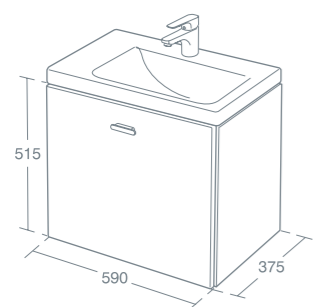

Chiani

CHIANI 60CM WALL MOUNTED BASIN UNIT - LEFT HAND

60cm wall mounted basin unit with 2 drawers, left hand

£712.88

□ Gloss white U8148WG

■ Elm U8148KS

£799.33

■ Gloss grey U8148KR

£27.24

Universal space saving syphon* EE23033967

*Space saving waste required, purchased separately. Removable storage boxes included with unit: 1 mini, 1 medium, 1 large. For use with 60cm Chiani left hand basin U813501 see p125.

CHIANI 60CM WALL MOUNTED BASIN UNIT - RIGHT HAND

£712.88

□ Gloss white U8149WG

■ Elm U8149KS

£799.33

■ Gloss grey U8149KR

£27.24

Universal space saving syphon* EE23033967

*Space saving waste required, purchased separately. Removable storage boxes included with unit: 1 mini, 1 medium, 1 large. For use with 60cm Chiani right hand basin see U813601 p125.

CHIANI WALL MOUNTED GUEST BASIN UNIT - LEFT HAND

45x25cm wall mounted guest basin unit with L shaped door, left hand

£362.30

□ Gloss white U8150WG

■ Elm U8150KS

£398.54

■ Gloss grey U8150KR

£27.24

Universal space saving syphon* EE23033967

One internal shelf. Removable storage box included with unit. For use with left hand 45cm guest basin U813701 see p125.

Chiani

CHIANI WALL MOUNTED GUEST BASIN UNIT - RIGHT HAND

45x25cm wall mounted guest basin unit with L shaped door, right hand

£362.30

□ Gloss white U8151WG

■ Elm U8151KS

£398.54

■ Gloss grey U8151KR

£27.24

Universal space saving syphon* EE23033967

One internal shelf. Removable storage box included with unit. For use with right hand 45cm guest basin U813801 see p125.

£398.54

□ Gloss white U8152WG

■ Elm U8152KS

£438.41

■ Gloss grey U8152KR

£27.24

Universal space saving syphon* EE23033967

One internal shelf. Removable storage box included with unit. For use with left hand 45cm guest basin U813701 see p125.

£398.54

□ Gloss white U8153WG

■ Elm U8153KS

£438.41