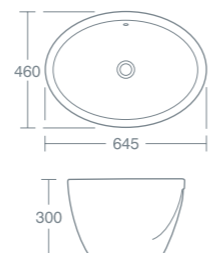

## Cannobino

**CANNOBINO 64CM EXTRA DEEP VESSEL BASIN**

64cm extra deep vessel basin	<b>£419.98</b>	<b>U827201</b>
------------------------------	----------------	----------------

**CANNOBINO 64CM EXTRA DEEP VESSEL BASIN - ONE TAPHOLE**