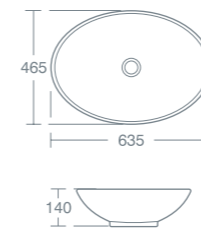

ISORNO 45CM VESSEL BASIN

45cm vessel basin, no overflow	£298.50	U82760I

Recommended for use with a freeflow waste.