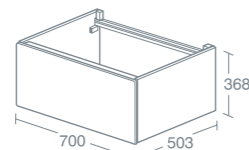

Ippari

IPPARI WALL MOUNTED BASIN UNIT WITH PUSH TO OPEN, SOFT CLOSE, DRAWER

50cm Basin unit	£703.63
Gloss soft grey	U8394EB
Gloss soft brown	U8394EL
Gloss dark blue	U8394GL
Tobacco	U8394KH
Dark oak	U8394KO
Gloss white	U8394WG

70cm Basin unit	£817.36
Gloss soft grey	U8396EB
Gloss soft brown	U8396EL
Gloss dark blue	U8396GL
Tobacco	U8396KH
Dark oak	U8396KO
Gloss white	U8396WG

105cm Basin unit	£1,108.74
Gloss soft grey	U8398EB
Gloss soft brown	U8398EL
Gloss dark blue	U8398GL
Tobacco	U8398KH
Dark oak	U8398KO
Gloss white	U8398WG

60cm Basin unit	£746.26
Gloss soft grey	U8395EB
Gloss soft brown	U8395EL
Gloss dark blue	U8395GL
Tobacco	U8395KH
Dark oak	U8395KO
Gloss white	U8395WG

85cm Basin unit	£931.06
Gloss soft grey	U8397EB
Gloss soft brown	U8397EL
Gloss dark blue	U8397GL
Tobacco	U8397KH
Dark oak	U8397KO
Gloss white	U8397WG

120cm Basin unit	£1,321.96
Gloss soft grey	U8399EB
Gloss soft brown	U8399EL
Gloss dark blue	U8399GL
Tobacco	U8399KH
Dark oak	U8399KO
Gloss white	U8399WG

*Universal space saving syphon
£27.24
EE23033967

*Use space saving waste in all Ippari basin units to maximise the internal storage.
Use with Ippari 12mm worktop for installation with vessels.

Ippari

IPPARI CONSOLE

50cm Console	£504.61
Gloss soft grey	U8404EB
Gloss soft brown	U8404EL
Gloss dark blue	U8404GL
Tobacco	U8404KH
Dark oak	U8404KO
Gloss white	U8404WG

70cm Console	£575.70
Gloss soft grey	U8406EB
Gloss soft brown	U8406EL
Gloss dark blue	U8406GL
Tobacco	U8406KH
Dark oak	U8406KO
Gloss white	U8406WG

105cm Console	£682.30
Gloss soft grey	U8408EB
Gloss soft brown	U8408EL
Gloss dark blue	U8408GL
Tobacco	U8408KH
Dark oak	U8408KO
Gloss white	U8408WG