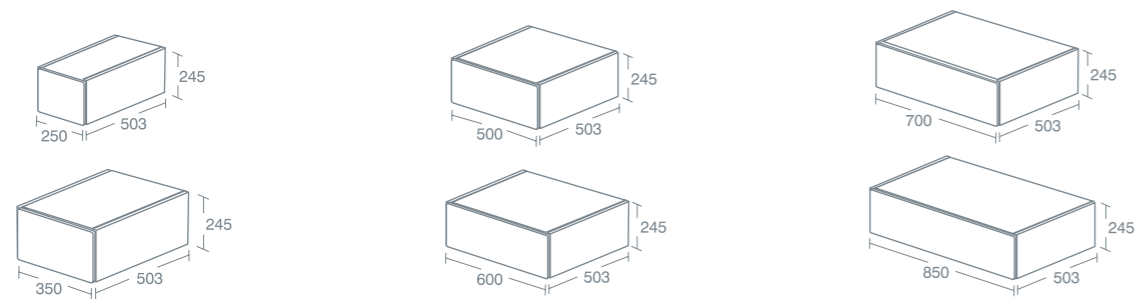

25cm Base unit	£376.69
Gloss soft grey	U8419EB
Gloss soft brown	U8419EL
Gloss dark blue	U8419GL
Tobacco	U8419KH
Dark oak	U8419KO
Gloss white	U8419WG

35cm Base unit	£419.34
Gloss soft grey	U8420EB
Gloss soft brown	U8420EL
Gloss dark blue	U8420GL
Tobacco	U8420KH
Dark oak	U8420KO
Gloss white	U8420WG

50cm Base unit	£490.40
Gloss soft grey	U8421EB
Gloss soft brown	U8421EL
Gloss dark blue	U8421GL
Tobacco	U8421KH
Dark oak	U8421KO
Gloss white	U8421WG

60cm Base unit	£533.05
Gloss soft grey	U8422EB
Gloss soft brown	U8422EL
Gloss dark blue	U8422GL
Tobacco	U8422KH
Dark oak	U8422KO
Gloss white	U8422WG

70cm Base unit	£575.70
Gloss soft grey	U8423EB
Gloss soft brown	U8423EL
Gloss dark blue	U8423GL
Tobacco	U8423KH
Dark oak	U8423KO
Gloss white	U8423WG

85cm Base unit	£639.66
Gloss soft grey	U8424EB
Gloss soft brown	U8424EL
Gloss dark blue	U8424GL
Tobacco	U8424KH
Dark oak	U8424KO
Gloss white	U8424WG

Base units are for positioning underneath basin units or consoles.
Depending on the positioning, a 12mm Ippari worktop may also be required.