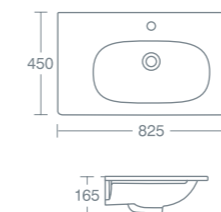

80cm vanity basin, one taphole **£258.43** **U851901**
Basin wall mounted using the E0157 wall fixing set.
Can be used with dedicated furniture unit T0047 see p169 or T0051 see p170.

MAVONE 100CM VANITY BASIN