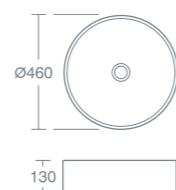

OFANTO 46CM VESSEL BASIN

46cm vessel basin, no overflow **£282.88** **U827801**
Recommended for use with a freeflow waste.