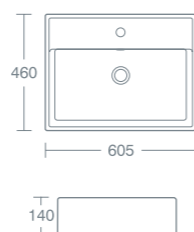

VOMANO 60CM BASIN

60cm basin, one taphole **£277.19** **U831201**
Towel rail 60cm **£142.16** **U8335AA**
For wall mounting with fixings provided or countertop installation.