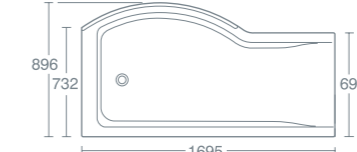

Piomba

Rotaldo

Santorini

Santorini

Savutto

PIOMBA FREESTANDING BATH

ROTALDO FREESTANDING BATH

SANTORINI DOUBLE ENDED RECTANGULAR BATH

SANTORINI RECTANGULAR BATH

SANTORINI SHOWER BATH

SAVUTTO FREESTANDING BATH

180x85cm freestanding bath with clicker waste and slotted overflow

£2,416.46 U821101

Height floor to rim: 625mm (waste end) - 760mm.

190x90cm freestanding bath with clicker waste and slotted overflow

£2,061.11 U821501

155x75cm freestanding bath with clicker waste and slotted overflow

£1,776.82 U821601

Height floor to rim: 600mm.

Idealform Plus+ 170x75cm double ended bath, no tapholes

£481.55 E700701

Sottinilux Plus+ 170cm front bath panel

£154.32 E702401

Sottinilux Plus+ 75cm end bath panel

£81.68 E702601

Height floor to rim: 540mm

Idealform Plus+ 170x70cm rectangular bath, no tapholes

£443.24 E700501

Idealform Plus+ 170x75cm rectangular bath, no tapholes

£462.37 E700301

Sottinilux Plus+ 170cm front bath panel

£154.32 E702401

Sottinilux Plus+ 70cm end bath panel

£81.68 E702501

Sottinilux Plus+ 75cm end bath panel

£81.68 E702601

Height floor to rim: 540mm.

Idealform Plus+ 170x70cm shower bath - right hand

£510.47 E704301

Idealform Plus+ 170x70cm shower bath - left hand

£510.47 E704401

170cm shower bath front panel

£158.22 E704601

Shower bath curved screen - clear glass

£413.65 E7001AA

Height floor to rim: 540mm. Right hand version shown.

180x80cm freestanding bath with clicker waste and slotted overflow

£1,563.60 U821401

Height floor to rim: 610mm.

	A	B
190x90	1900	895
155x75	1550	745

	A	B
1700 x 750	1695	745
1700 x 700	1695	695