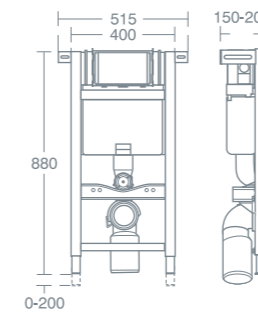

88CM PNEUMATIC FRAME

88cm Pneumatic frame for top or front flush plate	£408.72	E932867