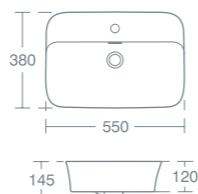

ELLERO 55CM VESSEL BASIN

55cm vessel basin with overflow **£377.92** **E142701**

55cm vessel basin, no overflow **£377.92** **E142501**

Basin secured with fixing set provided and silicon sealant.