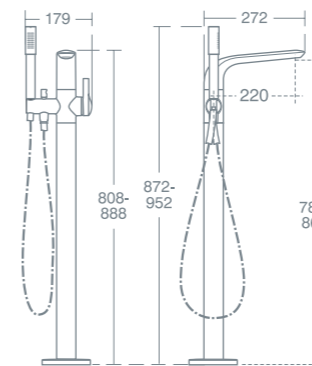

PAGLIA FREESTANDING BATH SHOWER MIXER