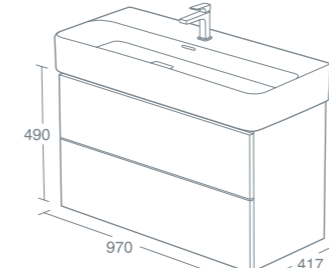

Fusaro

FUSARO 50CM
WALL MOUNTED BASIN UNIT

50cm basin unit,
2 soft close drawers

£680.40

- ☐ Gloss white **T4299WG**
- ☒ Matt anthracite **T4299Y2**
- ☒ Dark walnut **T4299PA**
- ☒ Light pine **T4299PB**

Universal space saving syphon* **£27.24**
EE23033967

*Space saving waste required, purchased separately.
For use with 50cm Fusaro basin U858401 or U862901
see p128.

FUSARO 60CM
WALL MOUNTED BASIN UNIT

60cm basin unit,
2 soft close drawers

£726.00

- ☐ Gloss white **T4300WG**
- ☒ Matt anthracite **T4300Y2**
- ☒ Dark walnut **T4300PA**
- ☒ Light pine **T4300PB**

Universal space saving syphon* **£27.24**
EE23033967

*Space saving waste required, purchased separately.
For use with 60cm Fusaro basin U858501 or U863001
see p128.

FUSARO 80CM
WALL MOUNTED BASIN UNIT

80cm basin unit,
2 soft close drawers

£819.60

- ☐ Gloss white **T4301WG**
- ☒ Matt anthracite **T4301Y2**
- ☒ Dark walnut **T4301PA**
- ☒ Light pine **T4301PB**

Universal space saving syphon* **£27.24**
EE23033967

*Space saving waste required, purchased separately.
For use with 80cm Fusaro basin U858601 or U863101
see p128.

Fusaro

FUSARO 100CM
WALL MOUNTED BASIN UNIT

100cm basin unit,
2 soft close drawers

£926.40

- ☐ Gloss white **T4302WG**
- ☒ Matt anthracite **T4302Y2**
- ☒ Dark walnut **T4302PA**
- ☒ Light pine **T4302PB**

Universal space saving syphon* **£27.24**
EE23033967

*Space saving waste required, purchased separately.
For use with 100cm Fusaro basin U858701 or U863201
see p128.

FUSARO 45CM
WALL MOUNTED GUEST
BASIN UNIT

45cm guest basin unit,
1 soft close door

£334.80

- ☐ Gloss white **T4304WG**
- ☒ Matt anthracite **T4304Y2**
- ☒ Dark walnut **T4304PA**
- ☒ Light pine **T4304PB**

Universal space saving syphon* **£27.24**
EE23033967

*Space saving waste required, purchased separately.
One internal shelf.
For use with 45cm Fusaro guest basin U859001 or U859101
see p130. Unit suitable for use with left or right hand guest
basins.