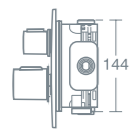

Turano

TURANO BUILT IN SHOWER MIXER

Thermostatic built in shower mixer **A6632AA** £454.56

Suitable for low and high pressure. Requires a suitable outlet such as Borbera M3 shower kit B1043AA.

TURANO BUILT IN SHOWER WITH DIVERTER

Thermostatic built in shower with diverter **A6633AA** £492.46

Suitable for low and high pressure. Requires two suitable outlets such as Borbera M3 shower kit B1043AA and rainshower B1044AA.

TURANO BUILT IN BATH SHOWER MIXER

Thermostatic built in bath shower mixer **A6653AA** £492.46

Suitable for low and high pressure. Requires two suitable outlets such as Borbera M3 shower kit B1043AA and combined bath filler and overflow E1485AA or E1487AA.

Basento

BASENTO BUILT IN OVAL BATH SHOWER MIXER

Thermostatic built in 3 control 3 outlet oval bath shower mixer **A6538AA** £834.06

Suitable for low and high pressure. Requires three outlets such as Borbera M3 shower kit B1046AA, rainshower B1039AA and combined bath filler and overflow E1485AA or E1487AA.

BASENTO BUILT IN OVAL SHOWER MIXER

Thermostatic built in oval shower mixer **A6453AA** £476.11

Suitable for low and high pressure. Requires a suitable outlet such as Borbera M3 shower kit B1046AA.

BASENTO BUILT IN OVAL SHOWER WITH DIVERTER

Thermostatic built in oval shower with diverter **A6454AA** £530.99

Suitable for low and high pressure. Requires two suitable outlets such as Borbera M3 shower kit B1046AA and rainshower B1039AA.

BASENTO BUILT IN OVAL BATH SHOWER MIXER

Thermostatic built in oval bath shower mixer **A6455AA** £530.99

Suitable for low and high pressure. Requires two suitable outlets such as Borbera M3 shower kit B1046AA and combined bath filler and overflow E1485AA or E1487AA.