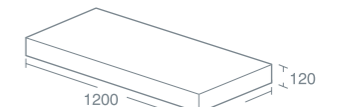

Ippari

IPPARI WALL MOUNTED BASIN UNIT WITH PUSH TO OPEN, SOFT CLOSE, DRAWER

50cm Basin unit	£703.63
Gloss soft grey	U8394EB
Gloss soft brown	U8394EL
Gloss dark blue	U8394GL
Tobacco	U8394KH
Dark oak	U8394KO
Gloss white	U8394WG

70cm Basin unit	£817.36
Gloss soft grey	U8396EB
Gloss soft brown	U8396EL
Gloss dark blue	U8396GL
Tobacco	U8396KH
Dark oak	U8396KO
Gloss white	U8396WG

105cm Basin unit	£1,108.74
Gloss soft grey	U8398EB
Gloss soft brown	U8398EL
Gloss dark blue	U8398GL
Tobacco	U8398KH
Dark oak	U8398KO
Gloss white	U8398WG

60cm Basin unit	£746.26
Gloss soft grey	U8395EB
Gloss soft brown	U8395EL
Gloss dark blue	U8395GL
Tobacco	U8395KH
Dark oak	U8395KO
Gloss white	U8395WG

85cm Basin unit	£931.06
Gloss soft grey	U8397EB
Gloss soft brown	U8397EL
Gloss dark blue	U8397GL
Tobacco	U8397KH
Dark oak	U8397KO
Gloss white	U8397WG

120cm Basin unit	£1,321.96
Gloss soft grey	U8399EB
Gloss soft brown	U8399EL
Gloss dark blue	U8399GL
Tobacco	U8399KH
Dark oak	U8399KO
Gloss white	U8399WG

*Universal space saving syphon
£27.24
EE23033967

*Use space saving waste in all Ippari basin units to maximise the internal storage.
Use with Ippari 12mm worktop for installation with vessels.

Ippari

IPPARI CONSOLE

50cm Console	£504.61
Gloss soft grey	U8404EB
Gloss soft brown	U8404EL
Gloss dark blue	U8404GL
Tobacco	U8404KH
Dark oak	U8404KO
Gloss white	U8404WG

70cm Console	£575.70
Gloss soft grey	U8406EB
Gloss soft brown	U8406EL
Gloss dark blue	U8406GL
Tobacco	U8406KH
Dark oak	U8406KO
Gloss white	U8406WG

105cm Console	£682.30
Gloss soft grey	U8408EB
Gloss soft brown	U8408EL
Gloss dark blue	U8408GL
Tobacco	U8408KH
Dark oak	U8408KO
Gloss white	U8408WG