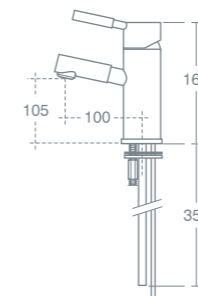

Tresa

TRESA SINGLE LEVER BASIN MIXER

Single lever basin mixer with pop up waste **£356.77** **A6459AA**

Single lever basin mixer, no waste **£344.83** **A6460AA**

Minimum pressure 0.5 bar. Suitable for high pressure only.