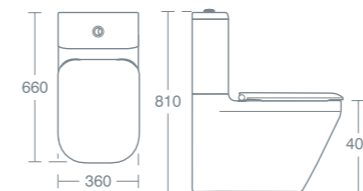

SANTORINI ELLIPSE CLOSE COUPLED BACK-TO-WALL WC

Close coupled back-to-wall WC bowl with AquaBlade® technology - horizontal outlet	£326.35	U850301
Ellipse close coupled cistern with dual flush valve - 6/4 litre	£212.06	E775801
Ellipse close coupled cistern with dual flush valve - 4/2.6 litre	£212.06	E776001
Toilet seat and cover	£115.50	E807701
Toilet seat and cover - slow close	£175.99	E807601
Slim toilet seat and cover - slow close	£179.42	E772701