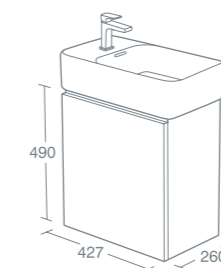

Universal space saving syphon\* **£27.24**  
**EE23033967**

\*Space saving waste required, purchased separately.  
One internal shelf.  
For use with 45cm Fusaro guest basin U859001 or U859101  
see p130. Unit suitable for use with left or right hand guest  
basins.