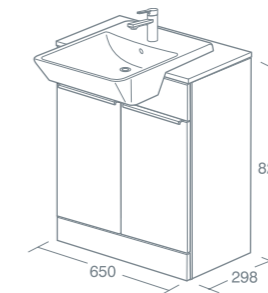

65cm floor standing semi countertop basin unit,
2 soft close drawers, 1 internal shelf

	£300.36
☐ Gloss white	T0059OV
☐ Gloss light grey	T0059PH
☐ Matt dark taupe	T0059PU
☐ Light wood	T0059VI
	£27.24
Universal space saving syphon*	EE23033967

*Space saving waste required, purchased separately.
For use with semi countertop basins, shown with Isarca 50cm semi countertop basin U849901 see p133, can also be used with Fusaro 50cm semi countertop basin U858901 see p128, Magra 50cm semi countertop basin U800601 see p134, Rienza 55cm semi countertop basin U867001 see p138 and Santorini Bow 50cm semi countertop basin E625901 see p139.