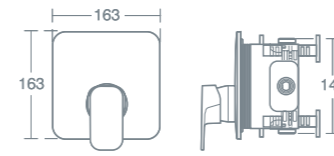

TURANO FREESTANDING BATH SHOWER MIXER

Single lever freestanding bath shower mixer **£1,473.13 A6634AA**
In floor fixing for freestanding bath shower mixer **£43.13 A6133NU**
Minimum pressure 0.5 bar. Suitable for high pressure only.
Requires built in kit A6133NU.

TURANO BUILT IN SHOWER MIXER

Single lever built in shower mixer **£265.16 A6629AA**
Easybox built in kit **£96.40 A1000NU**
Suitable for high pressure only.
Requires built in kit A1000NU and a suitable outlet such as Borbera M3 shower kit B1043AA.