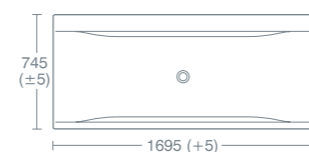

A	B
1700 x 750	1695	745
1700 x 700	1695	695