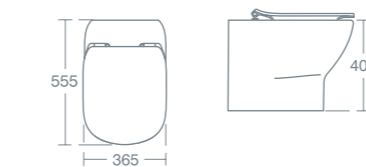

MAVONE CLOSE COUPLED WC

Close coupled WC bowl with AquaBlade® technology - horizontal outlet	£204.42	U851001
Close coupled cistern with dual flush valve - 6/4 litre	£175.48	U851701
Close coupled cistern with dual flush valve - 4/2.6 litre	£175.48	U851601
Seat and cover	£83.21	U852501
Seat and cover - slow close	£152.56	U852401