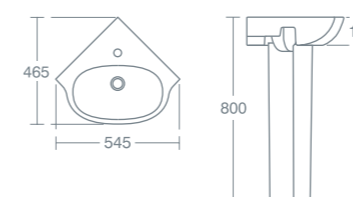

MAVONE 45CM CORNER HANDRINSE BASIN

45cm corner handrinse basin, one taphole **£104.77** **U851301**
Handrinse full pedestal **£76.67** **U852301**
Basin wall mounted using the E5010 wall hangers and screw fixings.