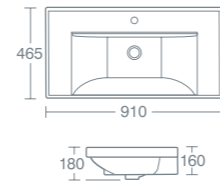

TINELLA 90CM WALL MOUNTED BASIN

90cm wall mounted basin, one taphole	£419.34	U826501
Towel rail 90cm	£152.54	U8337AA

For wall hanging only with fixing set provided.