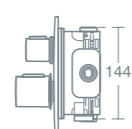

Turano

TURANO BUILT IN SHOWER MIXER

Thermostatic built in shower mixer **A6632AA** £454.56

Suitable for low and high pressure. Requires a suitable outlet such as Borbera M3 shower kit B1043AA.

TURANO BUILT IN SHOWER WITH DIVERTER

Thermostatic built in shower with diverter **A6633AA** £492.46

Suitable for low and high pressure. Requires two suitable outlets such as Borbera M3 shower kit B1043AA and rainshower B1044AA.

TURANO BUILT IN BATH SHOWER MIXER

Thermostatic built in bath shower mixer **A6653AA** £492.46

Suitable for low and high pressure. Requires two suitable outlets such as Borbera M3 shower kit B1043AA and combined bath filler and overflow E1485AA or E1487AA.

Basento

BASENTO BUILT IN OVAL BATH SHOWER MIXER

Thermostatic built in 3 control 3 outlet oval bath shower mixer **A6538AA** £834.06

Suitable for low and high pressure. Requires three outlets such as Borbera M3 shower kit B1046AA, rainshower B1039AA and combined bath filler and overflow E1485AA or E1487AA.

BASENTO BUILT IN OVAL SHOWER MIXER

Thermostatic built in oval shower mixer **A6453AA** £476.11

Suitable for low and high pressure. Requires a suitable outlet such as Borbera M3 shower kit B1046AA.

BASENTO BUILT IN OVAL SHOWER WITH DIVERTER

Thermostatic built in oval shower with diverter **A6454AA** £530.99

Suitable for low and high pressure. Requires two suitable outlets such as Borbera M3 shower kit B1046AA and rainshower B1039AA.

BASENTO BUILT IN OVAL BATH SHOWER MIXER

Thermostatic built in oval bath shower mixer **A6455AA** £530.99

Suitable for low and high pressure. Requires two suitable outlets such as Borbera M3 shower kit B1046AA and combined bath filler and overflow E1485AA or E1487AA.