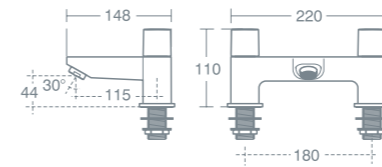

TESINO DUAL CONTROL BATH FILLER

Dual control 2 hole bath filler **£396.61** **B1053AA**

Suitable for high pressure only.