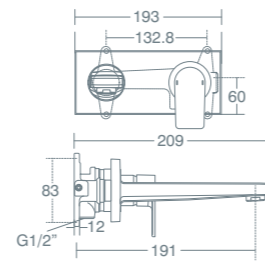

CENO SINGLE LEVER BUILT IN BASIN MIXER

Single lever built in basin mixer	£237.60	A7262AA
Built in kit for single lever wall mounted basin mixer	£105.06	A5948NU

5 litres per minute Eco flow regulator fitted.
Requires built in kit A5948NU.
Suitable for high pressure only.
Available Spring 2020.

CIANE SINGLE LEVER BASIN MIXER

Single lever basin mixer with pop up waste	£272.05	A6505AA
Single lever basin mixer	£260.12	A6506AA

Minimum pressure 0.6 bar. Suitable for high pressure only.

CIANE SINGLE LEVER TUBE SPOUT BASIN MIXER

Single lever tube spout basin mixer with pop up waste	£356.77	A6507AA
Single lever tube spout basin mixer	£344.83	A6508AA

Minimum pressure 0.5 bar. Suitable for high pressure only.

CIANE SINGLE LEVER VESSEL BASIN MIXER

Single lever vessel basin mixer	£353.20	A6509AA

Minimum pressure 0.6 bar. Suitable for high pressure only.

CIANE SINGLE LEVER BUILT IN BASIN MIXER

Single lever built in basin mixer	£346.06	A6510AA
Built in kit for single lever wall mounted basin mixer	£105.06	A5948NU

Minimum pressure 0.5 bar. Suitable for high pressure only.
Requires built in kit A5948NU.

CIANE BATH SPOUT WALL MOUNTED

Bath spout wall mounted 20cm projection	£263.71	A6514AA

CIANE SINGLE LEVER 3 HOLE BATH SHOWER MIXER

Single lever 3 hole bath shower mixer with spout and pullout handspray	£829.30	A6511AA

Minimum pressure 1.5 bar. Suitable for high pressure only.
Consideration must be given to positioning of the mixer on tap deck of the bath, to ensure there is no interference with the overflow.

CENO SINGLE LEVER PROJECT BASIN MIXER

Single lever basin mixer no waste	£132.00	BC429AA
Single lever basin mixer with pop up waste	£151.80	BC428AA