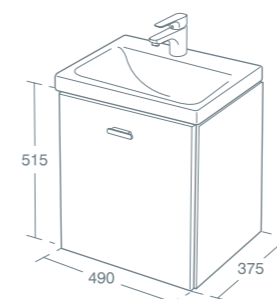

Prices include VAT at 20%. Codes in black indicate Sottini core range.