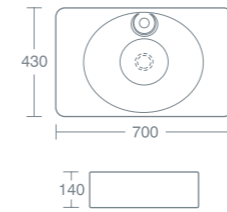

70cm basin with one taphole, no overflow **£398.00 U832601**

For use with a freeflow or strainer waste.