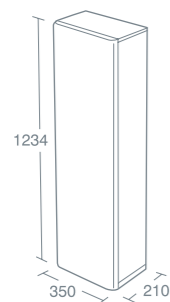

£534.00

- Gloss white **T4307WG**
- Matt anthracite **T4307Y2**
- Dark walnut **T4307PA**
- Light pine **T4307PB**

FUSARO 25CM  
OPEN HALF COLUMN UNIT

25cm open half column unit,  
3 shelves

£320.40

- Gloss white **T4308WG**
- Matt anthracite **T4308Y2**
- Dark walnut **T4308PA**
- Light pine **T4308PB**