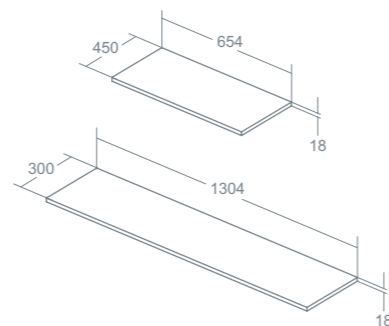

Rienza

RIENZA 40CM TALL COLUMN UNIT

□ Gloss white	£500.40	E2152WG
■ Matt anthracite	£500.40	E2152Y2
■ Dark walnut	£447.60	E2152PA
■ Light pine	£447.60	E2152PB

RIENZA 40CM HALF COLUMN UNIT

□ Gloss white	£392.40	E2153WG
■ Matt anthracite	£392.40	E2153Y2
■ Dark walnut	£350.40	E2153PA
■ Light pine	£350.40	E2153PB

WORKTOPS

65cm worktop

□ Gloss white	£68.40	E2156WG
■ Matt anthracite	£68.40	E2156Y2
■ Dark walnut	£61.20	E2156PA
■ Light pine	£61.20	E2156PB

130cm worktop

□ Gloss white	£100.80	E2157WG
■ Matt anthracite	£100.80	E2157Y2
■ Dark walnut	£90.00	E2157PA
■ Light pine	£90.00	E2157PB

Worktops are compatible with Rienza semi countertop unit E2154 and Rienza WC unit E2155, see p175.

Simeto

SIMETO 60CM WALL MOUNTED BASIN UNIT

60cm wall mounted basin unit, 1 drawer and 1 internal drawer

□ Gloss white	£625.44	U8378WG
■ Gloss dark grey	£625.44	U8378AS
■ Gloss safari	£625.44	U8378AU
	£703.63	
■ Inox	£625.44	U8378KP

For use with Simeto Uno 62cm vanity basin U837501 and Simeto Due 65cm vanity basin U837201 see p140.

SIMETO 90CM WALL MOUNTED BASIN UNIT

□ Gloss white	£767.59	U8379WG
■ Gloss dark grey	£767.59	U8379AS
■ Gloss safari	£767.59	U8379AU
	£845.76	
■ Inox	£767.59	U8379KP

For use with Simeto Uno 92cm vanity basin U837601 and Simeto Due 94cm vanity basin U837301 see p140.

Finishes