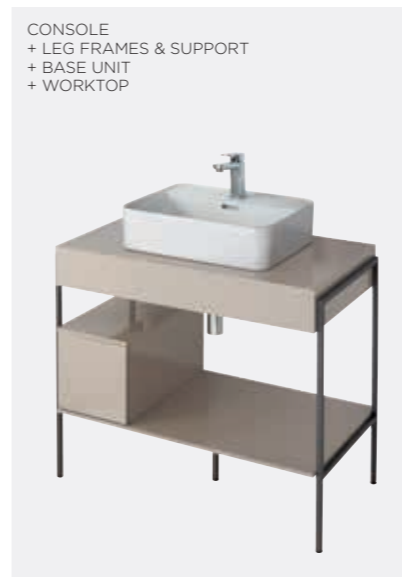

Ippari  
Sample  
Configurations

2 BASIN UNITS  
+ WORKTOP  
+ ONDA TOWEL RAIL

BASIN UNIT  
+ WORKTOP

BASIN UNIT  
+ SIDE UNIT  
+ WORKTOP

CONSOLE  
+ 2 BASE UNITS  
+ WORKTOP  
+ 2 BORDO TOWEL RAILS

CONSOLE  
+ LEG FRAMES & SUPPORT  
+ BASE UNIT  
+ WORKTOP