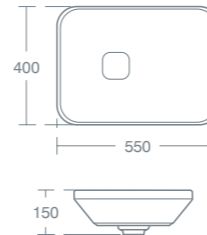

TURANO 55CM ASYMMETRIC VESSEL BASIN

55cm asymmetric vessel basin, no overflow, no taphole **£312.72 U835201**
For use with a freeflow waste.
Fixed to countertop with fixing set provided.