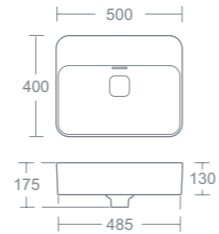

50cm rectangular vessel basin with overflow and chrome clicker waste, one taphole **£224.22 U857201**

Basin secured with fixing set provided and silicon sealant.

FUSARO 60CM RECTANGULAR VESSEL BASIN

60cm rectangular vessel basin with overflow and chrome clicker waste **£283.61 U856901**

Basin secured with fixing set provided and silicon sealant.