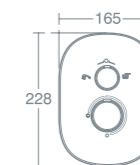

Turano

TURANO BUILT IN SHOWER MIXER

Thermostatic built in shower mixer **A6632AA** £454.56

Suitable for low and high pressure. Requires a suitable outlet such as Borbera M3 shower kit B1043AA.

TURANO BUILT IN SHOWER WITH DIVERTER

Thermostatic built in shower with diverter **A6633AA** £492.46

Suitable for low and high pressure. Requires two suitable outlets such as Borbera M3 shower kit B1043AA and rainshower B1044AA.

TURANO BUILT IN BATH SHOWER MIXER

Thermostatic built in bath shower mixer **A6653AA** £492.46

Suitable for low and high pressure. Requires two suitable outlets such as Borbera M3 shower kit B1043AA and combined bath filler and overflow E1485AA or E1487AA.

Basento

BASENTO BUILT IN OVAL BATH SHOWER MIXER

Thermostatic built in 3 control 3 outlet oval bath shower mixer **A6538AA** £834.06

Suitable for low and high pressure. Requires three outlets such as Borbera M3 shower kit B1046AA, rainshower B1039AA and combined bath filler and overflow E1485AA or E1487AA.

BASENTO BUILT IN OVAL SHOWER MIXER

Thermostatic built in oval shower mixer **A6453AA** £476.11

Suitable for low and high pressure. Requires a suitable outlet such as Borbera M3 shower kit B1046AA.

BASENTO BUILT IN OVAL SHOWER WITH DIVERTER

Thermostatic built in oval shower with diverter **A6454AA** £530.99

Suitable for low and high pressure. Requires two suitable outlets such as Borbera M3 shower kit B1046AA and rainshower B1039AA.

BASENTO BUILT IN OVAL BATH SHOWER MIXER

Thermostatic built in oval bath shower mixer **A6455AA** £530.99

Suitable for low and high pressure. Requires two suitable outlets such as Borbera M3 shower kit B1046AA and combined bath filler and overflow E1485AA or E1487AA.