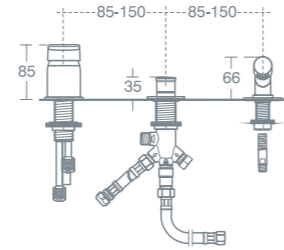

TURANO BATH SHOWER MIXER

Single lever 3 tap hole bath shower mixer with diverter **£721.25 A6628AA**
Minimum pressure 1.5 bar. Suitable for high pressure only.
Requires bath filler such as combined bath filler and overflow E1485AA or E1487AA.
Consideration must be given to positioning of the mixer on tap deck of the bath, to ensure there is no interference with the overflow.