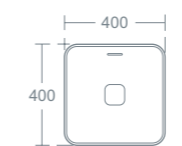

FUSARO 50CM BASIN

50cm basin with overflow, one taphole	£206.04	U858401
50cm basin with overflow, no taphole	£206.04	U862901
Semi pedestal	£96.96	U859201

Basin wall mounted using the E0157 wall fixing set.
Basin comes with chrome clicker waste.
Can be used with Fusaro wall mounted basin unit T4299 see p156.

FUSARO 50CM UNDER-COUNTERTOP WASHBASIN

50cm under-countertop washbasin	£242.40	U858801

Basin secured with fixing set provided and silicon sealant.
Basin comes with chrome clicker waste.

FUSARO 60CM BASIN

60cm basin with overflow, one taphole	£259.37	U858501
60cm basin with overflow, no taphole	£259.37	U863001
Semi pedestal	£96.96	U859201

Basin wall mounted using the E0157 wall fixing set.
Basin comes with chrome clicker waste.
Can be used with Fusaro wall mounted basin unit T4300 see p156.

FUSARO 38CM ROUND VESSEL BASIN

38cm round vessel basin with overflow	£199.98	U857601

Basin secured with fixing set provided and silicon sealant.
Basin comes with chrome clicker waste.

FUSARO 80CM BASIN

80cm basin with overflow, one taphole	£391.48	U858601
80cm basin with overflow, no taphole	£391.48	U863101
Semi pedestal	£96.96	U859201

Basin wall mounted using the E0157 wall fixing set.
Basin comes with chrome clicker waste.
Can be used with Fusaro wall mounted basin unit T4301 see p156.

FUSARO 45CM ROUND VESSEL BASIN

45cm round vessel basin with overflow	£218.16	U857701

Basin secured with fixing set provided and silicon sealant.
Basin comes with chrome clicker waste.

FUSARO 100CM BASIN

100cm basin with overflow, one taphole	£476.32	U858701
100cm basin with overflow, no taphole	£476.32	U863201
Semi pedestal	£96.00	U859201