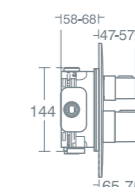

Turano

TURANO BUILT IN SHOWER MIXER

Thermostatic built in shower mixer **A6632AA** £454.56

Suitable for low and high pressure. Requires a suitable outlet such as Borbera M3 shower kit B1043AA.

TURANO BUILT IN SHOWER WITH DIVERTER

Thermostatic built in shower with diverter **A6633AA** £492.46

Suitable for low and high pressure. Requires two suitable outlets such as Borbera M3 shower kit B1043AA and rainshower B1044AA.

TURANO BUILT IN BATH SHOWER MIXER

Thermostatic built in bath shower mixer **A6653AA** £492.46

Suitable for low and high pressure. Requires two suitable outlets such as Borbera M3 shower kit B1043AA and combined bath filler and overflow E1485AA or E1487AA.

Basento

BASENTO BUILT IN OVAL BATH SHOWER MIXER

Thermostatic built in 3 control 3 outlet oval bath shower mixer **A6538AA** £834.06

Suitable for low and high pressure. Requires three outlets such as Borbera M3 shower kit B1046AA, rainshower B1039AA and combined bath filler and overflow E1485AA or E1487AA.

BASENTO BUILT IN OVAL SHOWER MIXER

Thermostatic built in oval shower mixer **A6453AA** £476.11

Suitable for low and high pressure. Requires a suitable outlet such as Borbera M3 shower kit B1046AA.

BASENTO BUILT IN OVAL SHOWER WITH DIVERTER

Thermostatic built in oval shower with diverter **A6454AA** £530.99

Suitable for low and high pressure. Requires two suitable outlets such as Borbera M3 shower kit B1046AA and rainshower B1039AA.

BASENTO BUILT IN OVAL BATH SHOWER MIXER

Thermostatic built in oval bath shower mixer **A6455AA** £530.99

Suitable for low and high pressure. Requires two suitable outlets such as Borbera M3 shower kit B1046AA and combined bath filler and overflow E1485AA or E1487AA.