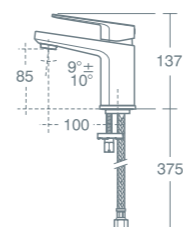

TRESA SHOWER SET WITH WALL BRACKET

Shower set with wall bracket **£173.00** **A6467AA**

Minimum pressure 0.5 bar. Suitable for high pressure only.

TURANO SINGLE LEVER MINI BASIN MIXER

Single lever mini basin mixer with pop up waste **£268.25** **A6614AA**

Single lever mini basin mixer **£254.56** **A6615AA**

Minimum pressure 1 bar. Suitable for high pressure only. Swivel outlet to direct water stream. 5 litres per minute Eco flow regulator fitted.