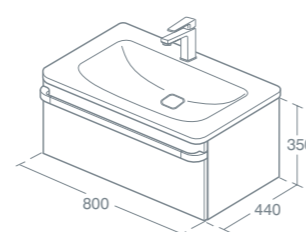

Handles purchased separately. Internal LED re-chargeable and Idealflow hidden overflow system included. For use with 80cm vanity basin U834401 see p143, 55cm vessel basin U835301 or 55cm asymmetric vessel basin U835201 see p144. Vessel installation also requires a worktop see p185.