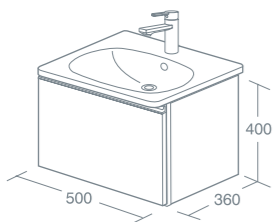

Mavone

MAVONE 50CM WALL MOUNTED SHORT PROJECTION VANITY BASIN UNIT - 1 DRAWER

50cm short projection vanity basin unit, 1 soft close drawer

£356.24

- ☐ Gloss white **T0045OV**
- ☐ Gloss light grey **T0045PH**
- ☐ Matt dark taupe **T0045PU**
- ☐ Light wood **T0045VI**

£27.24

Universal space saving syphon* **EE23033967**

*Space saving waste required, purchased separately. For use with Mavone 50cm short projection vanity basin U852101 see p135.

MAVONE 50CM WALL MOUNTED VANITY BASIN UNIT - 1 DRAWER

50cm vanity basin unit, 1 soft close drawer

£356.24

- ☐ Gloss white **T2689OV**
- ☐ Gloss light grey **T2689PH**
- ☐ Matt dark taupe **T2689PU**
- ☐ Light wood **T2689VI**

£27.24

Universal space saving syphon* **EE23033967**

*Space saving waste required, purchased separately. For use with Mavone 50cm vanity basin U855901 see p134.

MAVONE 60CM WALL MOUNTED VANITY BASIN UNIT - 1 DRAWER

60cm vanity basin unit, 1 soft close drawer

£377.17

- ☐ Gloss white **T0046OV**
- ☐ Gloss light grey **T0046PH**
- ☐ Matt dark taupe **T0046PU**
- ☐ Light wood **T0046VI**

£27.24

Universal space saving syphon* **EE23033967**

*Space saving waste required, purchased separately. For use with Mavone 60cm vanity basin U852001 see p135.

Mavone

MAVONE 80CM WALL MOUNTED VANITY BASIN UNIT - 1 DRAWER

80cm vanity basin unit, 1 soft close drawer

£426.07

- ☐ Gloss white **T0047OV**
- ☐ Gloss light grey **T0047PH**
- ☐ Matt dark taupe **T0047PU**
- ☐ Light wood **T0047VI**

Universal space saving syphon* **£27.24 EE23033967**

*Space saving waste required, purchased separately. For use with Mavone 80cm vanity basin U851901 see p135.

MAVONE 100CM WALL MOUNTED VANITY BASIN UNIT - 1 DRAWER

100cm vanity basin unit, 1 soft close drawer

£502.91

- ☐ Gloss white **T0048OV**
- ☐ Gloss light grey **T0048PH**
- ☐ Matt dark taupe **T0048PU**
- ☐ Light wood **T0048VI**

Universal space saving syphon* **£27.24 EE23033967**