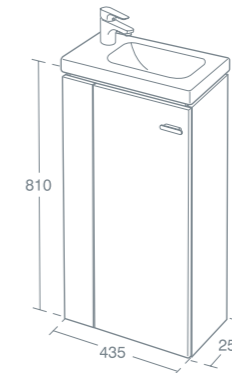

Chiani

CHIANI 60CM WALL MOUNTED BASIN UNIT - LEFT HAND

60cm wall mounted basin unit with 2 drawers, left hand

£712.88

□ Gloss white U8148WG

■ Elm U8148KS

£799.33

■ Gloss grey U8148KR

£27.24

Universal space saving syphon* EE23033967

*Space saving waste required, purchased separately. Removable storage boxes included with unit: 1 mini, 1 medium, 1 large. For use with 60cm Chiani left hand basin U813501 see p125.

CHIANI 60CM WALL MOUNTED BASIN UNIT - RIGHT HAND

£712.88

□ Gloss white U8149WG

■ Elm U8149KS

£799.33

■ Gloss grey U8149KR

£27.24

Universal space saving syphon* EE23033967

*Space saving waste required, purchased separately. Removable storage boxes included with unit: 1 mini, 1 medium, 1 large. For use with 60cm Chiani right hand basin see U813601 p125.

CHIANI WALL MOUNTED GUEST BASIN UNIT - LEFT HAND

45x25cm wall mounted guest basin unit with L shaped door, left hand

£362.30

□ Gloss white U8150WG

■ Elm U8150KS

£398.54

■ Gloss grey U8150KR

£27.24

Universal space saving syphon* EE23033967

One internal shelf. Removable storage box included with unit. For use with left hand 45cm guest basin U813701 see p125.

Chiani

CHIANI WALL MOUNTED GUEST BASIN UNIT - RIGHT HAND

45x25cm wall mounted guest basin unit with L shaped door, right hand

£362.30

□ Gloss white U8151WG

■ Elm U8151KS

£398.54

■ Gloss grey U8151KR

£27.24

Universal space saving syphon* EE23033967

One internal shelf. Removable storage box included with unit. For use with right hand 45cm guest basin U813801 see p125.

£398.54

□ Gloss white U8152WG

■ Elm U8152KS

£438.41

■ Gloss grey U8152KR

£27.24

Universal space saving syphon* EE23033967

One internal shelf. Removable storage box included with unit. For use with left hand 45cm guest basin U813701 see p125.

£398.54

□ Gloss white U8153WG

■ Elm U8153KS

£438.41