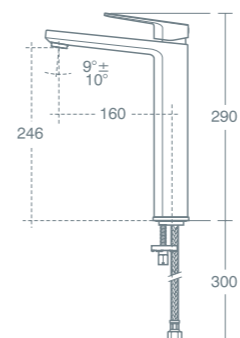

TURANO SINGLE LEVER BASIN MIXER

Single lever basin mixer with pop up waste **£273.71** **A6616AA**

Single lever basin mixer **£266.88** **A6617AA**

Minimum pressure 1 bar. Suitable for high pressure only. Swivel outlet to direct water stream. 5 litres per minute Eco flow regulator fitted.