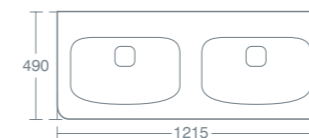

TINELLA 60CM WALL MOUNTED BASIN

60cm wall mounted basin, one taphole	£312.72	U826401
Towel rail 60cm	£142.16	U8335AA

For wall hanging only with fixing set provided.

TINELLA 90CM WALL MOUNTED BASIN

90cm wall mounted basin, one taphole	£419.34	U826501
Towel rail 90cm	£152.54	U8337AA

For wall hanging only with fixing set provided.

TINELLA 90CM LEFT HAND WALL MOUNTED BASIN

90cm wall mounted basin, one taphole, left hand	£447.76	U826601
Towel rail 90cm	£152.54	U8337AA

For wall hanging only with fixing set provided.

TINELLA 90CM RIGHT HAND WALL MOUNTED BASIN

90cm wall mounted basin, one taphole, right hand	£447.76	U826701
Towel rail 90cm	£152.54	U8337AA

For wall hanging only with fixing set provided.

TINELLA 120CM WALL MOUNTED BASIN

120cm wall mounted basin, one taphole	£625.44	U826901
Towel rail 112cm	£180.29	U8339AA

For wall hanging only with fixing set provided.

TINELLA 120CM WALL MOUNTED DOUBLE BASIN

120cm wall mounted double basin, two tapholes	£689.40	U826801
Towel rail 112cm	£180.29	U8339AA

For wall hanging only with fixing set provided.

TURANO 60CM VANITY BASIN

60cm vanity basin, one taphole, for use with furniture, shelf or pedestal*	£282.88	U834601
Full pedestal	£113.72	U834801
Semi pedestal	£113.72	U834901
Idealflow waste (for pedestal/wall mounted installation)	£25.09	N8326AA

For use with furniture basin unit R4302 see p180.
*Space saving Idealflow hidden overflow supplied with basin unit, when fitting with a pedestal or wall mounting please order Idealflow hidden overflow waste N8326AA.

TURANO 80CM VANITY BASIN

80cm vanity basin, one taphole, for use with furniture, shelf or pedestal*	£440.65	U834401
Full pedestal	£113.72	U834801
Semi pedestal	£113.72	U834901
Idealflow waste (for pedestal/wall mounted installation)	£25.09	N8326AA