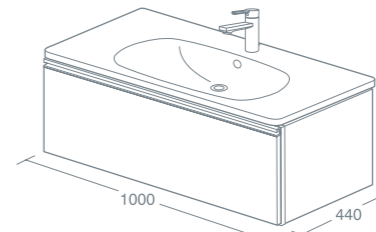

Mavone

MAVONE 50CM WALL MOUNTED SHORT PROJECTION VANITY BASIN UNIT - 1 DRAWER

50cm short projection vanity basin unit, 1 soft close drawer

£356.24

- ☐ Gloss white **T0045OV**
- ☐ Gloss light grey **T0045PH**
- ☐ Matt dark taupe **T0045PU**
- ☐ Light wood **T0045VI**

£27.24

Universal space saving syphon* **EE23033967**

*Space saving waste required, purchased separately. For use with Mavone 50cm short projection vanity basin U852101 see p135.

MAVONE 50CM WALL MOUNTED VANITY BASIN UNIT - 1 DRAWER

50cm vanity basin unit, 1 soft close drawer

£356.24

- ☐ Gloss white **T2689OV**
- ☐ Gloss light grey **T2689PH**
- ☐ Matt dark taupe **T2689PU**
- ☐ Light wood **T2689VI**

£27.24

Universal space saving syphon* **EE23033967**

*Space saving waste required, purchased separately. For use with Mavone 50cm vanity basin U855901 see p134.

MAVONE 60CM WALL MOUNTED VANITY BASIN UNIT - 1 DRAWER

60cm vanity basin unit, 1 soft close drawer

£377.17

- ☐ Gloss white **T0046OV**
- ☐ Gloss light grey **T0046PH**
- ☐ Matt dark taupe **T0046PU**
- ☐ Light wood **T0046VI**

£27.24

Universal space saving syphon* **EE23033967**

*Space saving waste required, purchased separately. For use with Mavone 60cm vanity basin U852001 see p135.

Mavone

MAVONE 80CM WALL MOUNTED VANITY BASIN UNIT - 1 DRAWER

80cm vanity basin unit, 1 soft close drawer

£426.07

- ☐ Gloss white **T0047OV**
- ☐ Gloss light grey **T0047PH**
- ☐ Matt dark taupe **T0047PU**
- ☐ Light wood **T0047VI**

Universal space saving syphon* **£27.24 EE23033967**

*Space saving waste required, purchased separately. For use with Mavone 80cm vanity basin U851901 see p135.

MAVONE 100CM WALL MOUNTED VANITY BASIN UNIT - 1 DRAWER

100cm vanity basin unit, 1 soft close drawer

£502.91

- ☐ Gloss white **T0048OV**
- ☐ Gloss light grey **T0048PH**
- ☐ Matt dark taupe **T0048PU**
- ☐ Light wood **T0048VI**

Universal space saving syphon* **£27.24 EE23033967**