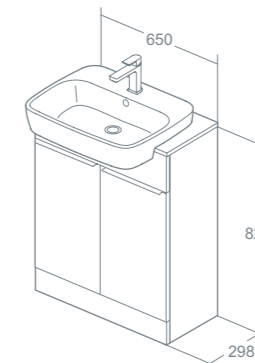

☐ Gloss white	£337.20	E2154WG
☒ Matt anthracite	£337.20	E2154Y2
☒ Dark walnut	£301.20	E2154PA
☒ Light pine	£301.20	E2154PB

Universal space saving syphon*	£27.24	EE23033967

*Space saving waste required, purchased separately. For use with Rienza 55cm semi countertop basin U867001 see p138. Also for use with Isarco 50cm semi countertop basin U849901 see p133, Fusaro 50cm semi countertop basin U858901 see p128, Magra 50cm semi countertop basin U800601 see p134 and Santorini Bow 50cm semi countertop basin E625901 see p139.