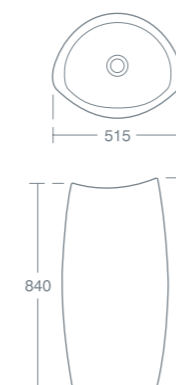

OMBRONE TOTEM BASIN

Totem basin, no overflow **£1,634.66** **U827401**
For use with a freeflow waste.