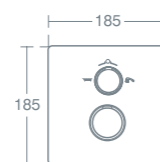

Turano

TURANO BUILT IN SHOWER MIXER

Thermostatic built in shower mixer **A6632AA** £454.56

Suitable for low and high pressure. Requires a suitable outlet such as Borbera M3 shower kit B1043AA.

TURANO BUILT IN SHOWER WITH DIVERTER

Thermostatic built in shower with diverter **A6633AA** £492.46

Suitable for low and high pressure. Requires two suitable outlets such as Borbera M3 shower kit B1043AA and rainshower B1044AA.

TURANO BUILT IN BATH SHOWER MIXER

Thermostatic built in bath shower mixer **A6653AA** £492.46

Suitable for low and high pressure. Requires two suitable outlets such as Borbera M3 shower kit B1043AA and combined bath filler and overflow E1485AA or E1487AA.

Basento

BASENTO BUILT IN OVAL BATH SHOWER MIXER

Thermostatic built in 3 control 3 outlet oval bath shower mixer **A6538AA** £834.06

Suitable for low and high pressure. Requires three outlets such as Borbera M3 shower kit B1046AA, rainshower B1039AA and combined bath filler and overflow E1485AA or E1487AA.

BASENTO BUILT IN OVAL SHOWER MIXER

Thermostatic built in oval shower mixer **A6453AA** £476.11

Suitable for low and high pressure. Requires a suitable outlet such as Borbera M3 shower kit B1046AA.

BASENTO BUILT IN OVAL SHOWER WITH DIVERTER

Thermostatic built in oval shower with diverter **A6454AA** £530.99

Suitable for low and high pressure. Requires two suitable outlets such as Borbera M3 shower kit B1046AA and rainshower B1039AA.

BASENTO BUILT IN OVAL BATH SHOWER MIXER

Thermostatic built in oval bath shower mixer **A6455AA** £530.99

Suitable for low and high pressure. Requires two suitable outlets such as Borbera M3 shower kit B1046AA and combined bath filler and overflow E1485AA or E1487AA.