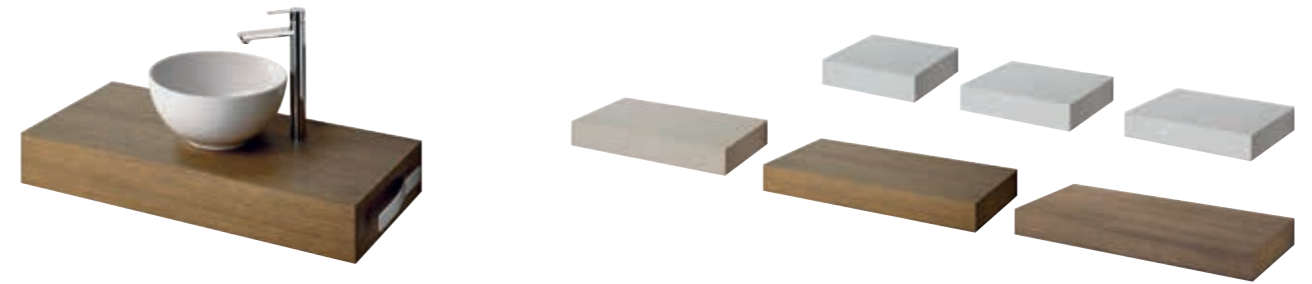

Ippari

IPPARI CONSOLE

50cm Console	£504.61
Gloss soft grey	U8404EB
Gloss soft brown	U8404EL
Gloss dark blue	U8404GL
Tobacco	U8404KH
Dark oak	U8404KO
Gloss white	U8404WG

70cm Console	£575.70
Gloss soft grey	U8406EB
Gloss soft brown	U8406EL
Gloss dark blue	U8406GL
Tobacco	U8406KH
Dark oak	U8406KO
Gloss white	U8406WG

105cm Console	£682.30
Gloss soft grey	U8408EB
Gloss soft brown	U8408EL
Gloss dark blue	U8408GL
Tobacco	U8408KH
Dark oak	U8408KO
Gloss white	U8408WG

60cm Console	£504.61
Gloss soft grey	U8405EB
Gloss soft brown	U8405EL
Gloss dark blue	U8405GL
Tobacco	U8405KH
Dark oak	U8405KO
Gloss white	U8405WG

85cm Console	£632.54
Gloss soft grey	U8407EB
Gloss soft brown	U8407EL
Gloss dark blue	U8407GL
Tobacco	U8407KH
Dark oak	U8407KO
Gloss white	U8407WG

120cm Console	£750.52
Gloss soft grey	U8409EB
Gloss soft brown	U8409EL
Gloss dark blue	U8409GL
Tobacco	U8409KH
Dark oak	U8409KO
Gloss white	U8409WG