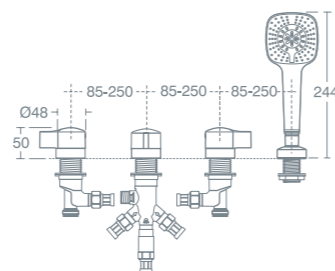

Dual control 4 hole bath shower mixer, no spout with pullout handspray	£537.98	A6500AA

Suitable for high pressure only.
Includes a water collection system for pullout shower hose and handspray.
Requires bath filler such as combined bath filler and overflow E1485AA or E1487AA.
Consideration must be given to positioning of the mixer on tap deck of the bath, to ensure there is no interference with the overflow.

PAGLIA SIDE BODIES FOR BATH FILLING

Side bodies for bath filling	£260.46	A6501AA

Requires bath filler such as combined bath filler and overflow E1485AA or E1487AA.