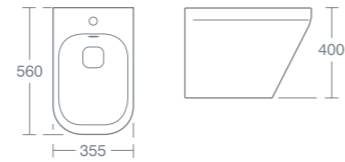

TURANO WALL MOUNTED BIDET

Wall mounted bidet, one taphole	£383.80	U836501
Wall support frame	£196.37	E006067