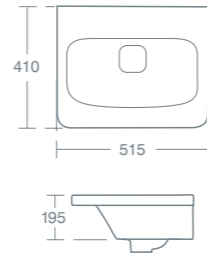

TURANO 52CM SMALL VANITY BASIN

52cm small vanity basin with overflow, one taphole **£199.02 U835501**
For use with furniture basin unit R4301 see p180.
Basin wall mounted using the E0157 wall fixing set, with semi pedestal fixed to wall with brackets supplied.