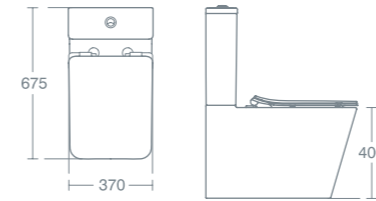

WCs and Bidets

WCs