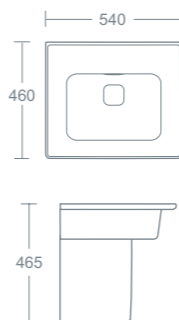

FUSARO 50CM VANITY BASIN

50cm vanity basin with overflow, one taphole **£212.10** **U857901**

50cm vanity basin with overflow, no taphole **£212.10** **U862401**

Semi pedestal **£96.96** **U859201**

Basin wall mounted using the E0157 wall fixing set.

Basin comes with chrome clicker waste.

Can be used with: Fusaro wall mounted vanity basin unit T4294 see p154; Mavone wall mounted vanity basin unit T2689 see p168 or T0039 see p170.