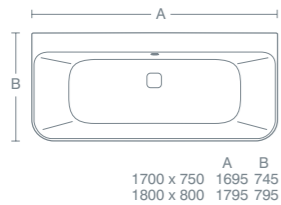

Idealform 170x75cm double ended bath and panel with clicker waste, filler overflow **£984.61** **U825501**

180x80cm freestanding bath with clicker waste and slotted overflow **£1,912.43** **E306701**

Height floor to rim: 745mm.

Idealform 180x80cm double ended bath and panel with clicker waste, normal overflow **£954.12** **U826001**

Idealform 180x80cm double ended bath and panel with clicker waste, filler overflow **£1,071.98** **U826101**

Height floor to rim: 610mm.

Idealform Plus+ 170x75cm double ended bath and panel with clicker waste, normal overflow **£1,019.82** **U825101**

Idealform Plus+ 170x75cm double ended bath and panel with clicker waste, filler overflow **£1,137.68** **U825201**

Idealform Plus+ 180x80cm double ended bath and panel with clicker waste, normal overflow **£1,106.66** **U825701**

Idealform Plus+ 180x80cm double ended bath and panel with clicker waste, filler overflow **£1,224.53** **U825801**

No tapholes.
Height floor to rim: 610mm.

Luxury clicker bath waste and overflow **E1484AA** **£80.34**

Luxury combined bath filler, overflow and clicker waste **E1485AA** **£179.22**

For use with side bodies, see Mixers and Showers section for individual ranges.

Luxury pop-up bath waste and overflow **E1486AA** **£105.06**

Luxury combined bath filler, overflow and pop-up waste **E1487AA** **£208.88**

For use with side bodies, see Mixers and Showers section for individual ranges.