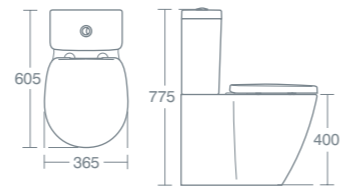

CHIANI CLOSE COUPLED BACK-TO-WALL WC

Close coupled back-to-wall WC bowl - horizontal outlet	£401.21	U814101
Close coupled cistern with dual flush valve - 6/4 litre	£239.87	U849201
Close coupled cistern with dual flush valve - 4/2.6 litre	£239.87	U849301
Toilet seat and cover	£130.67	U814401
Toilet seat and cover - slow close	£187.80	U814501