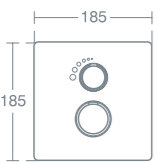

Turano

TURANO BUILT IN SHOWER MIXER

Thermostatic built in shower mixer **A6632AA** £454.56

Suitable for low and high pressure. Requires a suitable outlet such as Borbera M3 shower kit B1043AA.

TURANO BUILT IN SHOWER WITH DIVERTER

Thermostatic built in shower with diverter **A6633AA** £492.46

Suitable for low and high pressure. Requires two suitable outlets such as Borbera M3 shower kit B1043AA and rainshower B1044AA.

TURANO BUILT IN BATH SHOWER MIXER

Thermostatic built in bath shower mixer **A6653AA** £492.46

Suitable for low and high pressure. Requires two suitable outlets such as Borbera M3 shower kit B1043AA and combined bath filler and overflow E1485AA or E1487AA.

Basento

BASENTO BUILT IN OVAL BATH SHOWER MIXER

Thermostatic built in 3 control 3 outlet oval bath shower mixer **A6538AA** £834.06

Suitable for low and high pressure. Requires three outlets such as Borbera M3 shower kit B1046AA, rainshower B1039AA and combined bath filler and overflow E1485AA or E1487AA.

BASENTO BUILT IN OVAL SHOWER MIXER

Thermostatic built in oval shower mixer **A6453AA** £476.11

Suitable for low and high pressure. Requires a suitable outlet such as Borbera M3 shower kit B1046AA.

BASENTO BUILT IN OVAL SHOWER WITH DIVERTER

Thermostatic built in oval shower with diverter **A6454AA** £530.99

Suitable for low and high pressure. Requires two suitable outlets such as Borbera M3 shower kit B1046AA and rainshower B1039AA.

BASENTO BUILT IN OVAL BATH SHOWER MIXER

Thermostatic built in oval bath shower mixer **A6455AA** £530.99

Suitable for low and high pressure. Requires two suitable outlets such as Borbera M3 shower kit B1046AA and combined bath filler and overflow E1485AA or E1487AA.