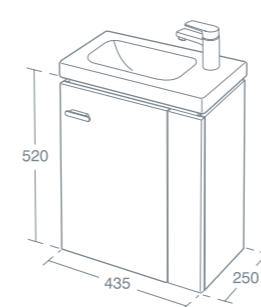

Chiani

CHIANI 60CM WALL MOUNTED BASIN UNIT - LEFT HAND

60cm wall mounted basin unit with 2 drawers, left hand

£712.88

□ Gloss white U8148WG

■ Elm U8148KS

£799.33

■ Gloss grey U8148KR

£27.24

Universal space saving syphon* EE23033967

*Space saving waste required, purchased separately. Removable storage boxes included with unit: 1 mini, 1 medium, 1 large. For use with 60cm Chiani left hand basin U813501 see p125.

CHIANI 60CM WALL MOUNTED BASIN UNIT - RIGHT HAND

£712.88

□ Gloss white U8149WG

■ Elm U8149KS

£799.33

■ Gloss grey U8149KR

£27.24

Universal space saving syphon* EE23033967

*Space saving waste required, purchased separately. Removable storage boxes included with unit: 1 mini, 1 medium, 1 large. For use with 60cm Chiani right hand basin see U813601 p125.

CHIANI WALL MOUNTED GUEST BASIN UNIT - LEFT HAND

45x25cm wall mounted guest basin unit with L shaped door, left hand

£362.30

□ Gloss white U8150WG

■ Elm U8150KS

£398.54

■ Gloss grey U8150KR

£27.24

Universal space saving syphon* EE23033967

One internal shelf. Removable storage box included with unit. For use with left hand 45cm guest basin U813701 see p125.

Chiani

CHIANI WALL MOUNTED GUEST BASIN UNIT - RIGHT HAND

45x25cm wall mounted guest basin unit with L shaped door, right hand

£362.30

□ Gloss white U8151WG

■ Elm U8151KS

£398.54

■ Gloss grey U8151KR

£27.24

Universal space saving syphon* EE23033967

One internal shelf. Removable storage box included with unit. For use with right hand 45cm guest basin U813801 see p125.

£398.54

□ Gloss white U8152WG

■ Elm U8152KS

£438.41

■ Gloss grey U8152KR

£27.24

Universal space saving syphon* EE23033967

One internal shelf. Removable storage box included with unit. For use with left hand 45cm guest basin U813701 see p125.

£398.54

□ Gloss white U8153WG

■ Elm U8153KS

£438.41