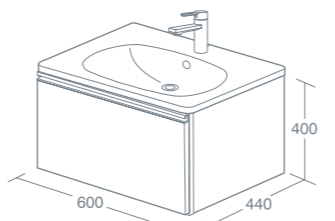

Mavone

MAVONE 50CM WALL MOUNTED SHORT PROJECTION VANITY BASIN UNIT - 1 DRAWER

50cm short projection vanity basin unit, 1 soft close drawer

£356.24

- ☐ Gloss white **T0045OV**
- ☐ Gloss light grey **T0045PH**
- ☐ Matt dark taupe **T0045PU**
- ☐ Light wood **T0045VI**

£27.24

Universal space saving syphon* **EE23033967**

*Space saving waste required, purchased separately. For use with Mavone 50cm short projection vanity basin U852101 see p135.

MAVONE 50CM WALL MOUNTED VANITY BASIN UNIT - 1 DRAWER

50cm vanity basin unit, 1 soft close drawer

£356.24

- ☐ Gloss white **T2689OV**
- ☐ Gloss light grey **T2689PH**
- ☐ Matt dark taupe **T2689PU**
- ☐ Light wood **T2689VI**

£27.24

Universal space saving syphon* **EE23033967**

*Space saving waste required, purchased separately. For use with Mavone 50cm vanity basin U855901 see p134.

MAVONE 60CM WALL MOUNTED VANITY BASIN UNIT - 1 DRAWER

60cm vanity basin unit, 1 soft close drawer

£377.17

- ☐ Gloss white **T0046OV**
- ☐ Gloss light grey **T0046PH**
- ☐ Matt dark taupe **T0046PU**
- ☐ Light wood **T0046VI**

£27.24

Universal space saving syphon* **EE23033967**

*Space saving waste required, purchased separately. For use with Mavone 60cm vanity basin U852001 see p135.

Mavone

MAVONE 80CM WALL MOUNTED VANITY BASIN UNIT - 1 DRAWER

80cm vanity basin unit, 1 soft close drawer

£426.07

- ☐ Gloss white **T0047OV**
- ☐ Gloss light grey **T0047PH**
- ☐ Matt dark taupe **T0047PU**
- ☐ Light wood **T0047VI**

Universal space saving syphon* **£27.24 EE23033967**

*Space saving waste required, purchased separately. For use with Mavone 80cm vanity basin U851901 see p135.

MAVONE 100CM WALL MOUNTED VANITY BASIN UNIT - 1 DRAWER

100cm vanity basin unit, 1 soft close drawer

£502.91

- ☐ Gloss white **T0048OV**
- ☐ Gloss light grey **T0048PH**
- ☐ Matt dark taupe **T0048PU**
- ☐ Light wood **T0048VI**

Universal space saving syphon* **£27.24 EE23033967**