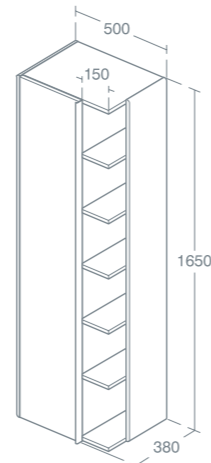

Simeto

SIMETO 120CM WALL MOUNTED BASIN UNIT

120cm wall mounted basin unit, 2 drawers and 2 internal drawers

	£1,137.16
□ Gloss white	U8380WG
■ Gloss dark grey	U8380AS
■ Gloss safari	U8380AU
	£1,279.31
■ Inox	U8380KP

For use with Simeto Due 124cm double vanity basin U837401 see p140.

SIMETO GLOSS WHITE WORKTOP

Gloss white worktop

60.4cm	£120.84	U8388WG
90.4cm	£149.26	U8389WG
120.4cm	£241.64	U8390WG

Used in conjunction with the 60cm basin unit for vessel installation.
Worktops are uncut to allow maximum basin and fitting compatibility and positioning.

SIMETO FULL COLUMN UNIT - LEFT HAND DOOR

Full column unit with 1 left hand door and open shelves

	£753.38
□ Gloss white	U8382WG
■ Gloss dark grey	U8382AS
■ Gloss safari	U8382AU
	£923.95
■ Inox	U8382KP

Internal light is connected to the mains and IP44 approved.
Left hand door is hinged on the left and opens from the right.

Simeto

SIMETO FULL COLUMN UNIT - RIGHT HAND DOOR

Full column unit with 1 right hand door and open shelves

	£753.38
□ Gloss white	U8381WG
■ Gloss dark grey	U8381AS
■ Gloss safari	U8381AU
	£923.95
■ Inox	U8381KP

Internal light is connected to the mains and IP44 approved.
Right hand door is hinged on the right and opens from the left.

SIMETO HALF COLUMN UNIT - LEFT HAND DOOR

Half column unit with 1 left hand door

	£639.66
□ Gloss white	U8387WG
■ Gloss dark grey	U8387AS
■ Gloss safari	U8387AU
	£703.63
■ Inox	U8387KP

Internal light is connected to the mains and IP44 approved.
Left hand door is hinged on the left and opens from the right.

SIMETO HALF COLUMN UNIT - RIGHT HAND DOOR

Half column unit with 1 right hand door

	£639.66
□ Gloss white	U8386WG
■ Gloss dark grey	U8386AS
■ Gloss safari	U8386AU
	£703.63
■ Inox	U8386KP

Internal light is connected to the mains and IP44 approved.
Right hand door is hinged on the right and opens from the left.