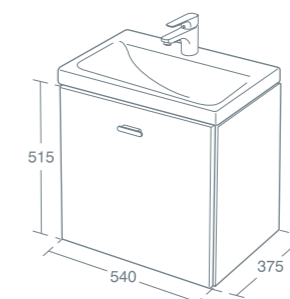

Prices include VAT at 20%. Codes in black indicate Sottini core range.