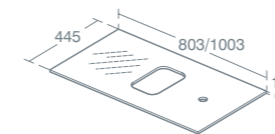

Turano

TURANO 60, 80, 100, 120CM
BASIN SHELVES

Basin shelves	60cm £318.96	80cm £360.56	100cm £402.17	120cm £429.90
□ Gloss white	R4310WG	R4311WG	R4312WG	R4313WG
■ Gloss light grey	R4310FA	R4311FA	R4312FA	R4313FA
■ Gloss light brown	R4310FC	R4311FC	R4312FC	R4313FC
■ Light brown wood	R4310FF	R4311FF	R4312FF	R4313FF
■ Light grey wood	R4310FE	R4311FE	R4312FE	R4313FE

Handles purchased separately see p163. Suitable for use with or without vanity basin. Suitable for use with or without handles.
60cm shelf for use with Turano 60cm vanity basin U834601 see p143, 60cm worktop (for shelf without basin) R4321 see p185, or 55cm vessel basin U835301 see p144.
80cm shelf for use with Turano 80cm vanity basin U834401 see p143, 80cm worktop (for shelf without basin) R4322 see p185, or 55cm vessel basin U835301 or 55cm asymmetric vessel basin U835201 see p144.
100cm shelf for use with Turano 100cm vanity basin U834201 see p143, 100cm worktop (for shelf without basin) R4323 see p185, or 55cm vessel basin U835301 or 55cm asymmetric vessel basin U835201 see p144.
120cm shelf for use with Turano 120cm double vanity basin U834001 see p143, 120cm worktop (for shelf without basin) R4324, see p185, or two 55cm vessel basins U835301 see p144.
Vessel installations require a worktop, see p185.

TURANO WORKTOP FOR
SYMMETRIC VESSEL BASINS

Worktop for symmetric vessel, white tempered glass		
60cm glass worktop	£249.62	R4330SA
80cm glass worktop	£284.29	R4331SA
100cm glass worktop	£339.77	R4332SA
120cm glass worktop	£381.36	R4333SA

For use with Turano 55cm vessel basin U835301 p120.

Turano

TURANO WORKTOP FOR
ASYMMETRIC VESSEL BASINS

Worktop for asymmetric vessel, white tempered glass		
80cm glass worktop	£284.29	R4335SA
100cm glass worktop	£339.77	R4336SA