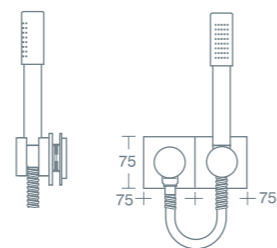

**TRESA SHOWER SET WITH WALL ELBOW**

Shower set with wall elbow and bracket **£408.35** **A6465AA**

Minimum pressure 0.5 bar. Suitable for high pressure only.

**TRESA SHOWER SET WITH PULLOUT HANDSPRAY**

Shower set with pullout handspray **£237.44** **A6466AA**