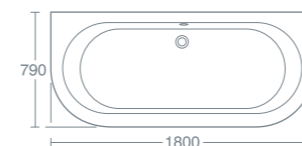

A  
170x70 695  
170x75 745

Cosia

Crostolo

Lato

Lato

COSIA DOUBLE ENDED RECTANGULAR BATH

CROSTOLO FREESTANDING BATH

LATO ASYMMETRIC BATH