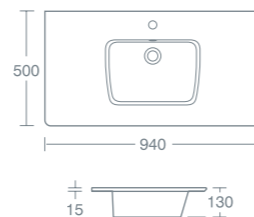

SIMETO DUE 124CM DOUBLE VANITY BASIN

Due 124cm double vanity basin, two tapholes **£639.66** **U837401**

For use with the Simeto 120cm basin unit U8380 see p178.