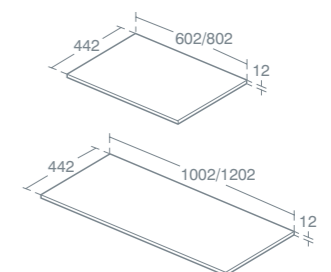

Worktops	60cm £90.14	80cm £117.89
□ Gloss white	R4321WG	R4322WG
■ Gloss light grey	R4321FA	R4322FA
■ Gloss light brown	R4321FC	R4322FC
■ Light brown wood	R4321FF	R4322FF
■ Light grey wood	R4321FE	R4322FE

Worktops	100cm £152.54	120cm £180.29
□ Gloss white	R4323WG	R4324WG
■ Gloss light grey	R4323FA	R4324FA
■ Gloss light brown	R4323FC	R4324FC
■ Light brown wood	R4323FF	R4324FF
■ Light grey wood	R4323FE	R4324FE