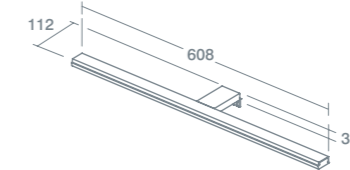

30cm LED light	£208.60	T320967

8W, 30V, 5700K.
For use with mirrors with ambient light p141; mirror cabinets and mirror cabinets with ambient light p143.

60cm LED light	£245.40	T322967

12W, 230V, 5700K.
For use with mirrors with ambient light p141; mirror cabinets and mirror cabinets with ambient light p143.

23cm Eva LED light	£73.62	T3189AA

6W, 230V, 4000K.
For use with mirrors with ambient light p141; mirror cabinets and mirror cabinets with ambient light p143.