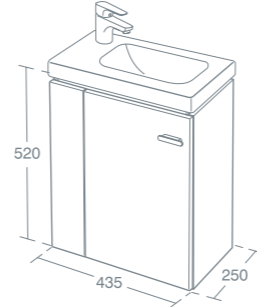

Chiani

CHIANI 60CM WALL MOUNTED BASIN UNIT - LEFT HAND

60cm wall mounted basin unit with 2 drawers, left hand

£712.88

□ Gloss white U8148WG

■ Elm U8148KS

£799.33

■ Gloss grey U8148KR

£27.24

Universal space saving syphon* EE23033967

*Space saving waste required, purchased separately. Removable storage boxes included with unit: 1 mini, 1 medium, 1 large. For use with 60cm Chiani left hand basin U813501 see p125.

CHIANI 60CM WALL MOUNTED BASIN UNIT - RIGHT HAND

£712.88

□ Gloss white U8149WG

■ Elm U8149KS

£799.33

■ Gloss grey U8149KR

£27.24

Universal space saving syphon* EE23033967

*Space saving waste required, purchased separately. Removable storage boxes included with unit: 1 mini, 1 medium, 1 large. For use with 60cm Chiani right hand basin see U813601 p125.

CHIANI WALL MOUNTED GUEST BASIN UNIT - LEFT HAND

45x25cm wall mounted guest basin unit with L shaped door, left hand

£362.30

□ Gloss white U8150WG

■ Elm U8150KS

£398.54

■ Gloss grey U8150KR

£27.24

Universal space saving syphon* EE23033967

One internal shelf. Removable storage box included with unit. For use with left hand 45cm guest basin U813701 see p125.

Chiani

CHIANI WALL MOUNTED GUEST BASIN UNIT - RIGHT HAND

45x25cm wall mounted guest basin unit with L shaped door, right hand

£362.30

□ Gloss white U8151WG

■ Elm U8151KS

£398.54

■ Gloss grey U8151KR

£27.24

Universal space saving syphon* EE23033967

One internal shelf. Removable storage box included with unit. For use with right hand 45cm guest basin U813801 see p125.

£398.54

□ Gloss white U8152WG

■ Elm U8152KS

£438.41

■ Gloss grey U8152KR

£27.24

Universal space saving syphon* EE23033967

One internal shelf. Removable storage box included with unit. For use with left hand 45cm guest basin U813701 see p125.

£398.54

□ Gloss white U8153WG

■ Elm U8153KS

£438.41