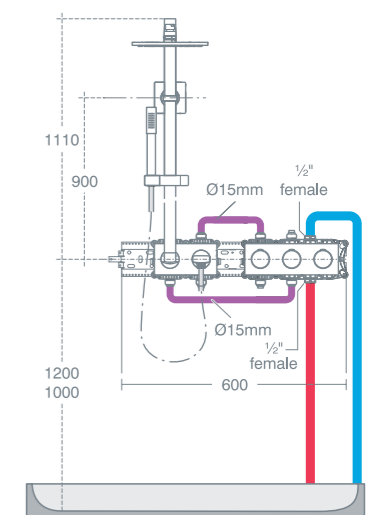

Prices include VAT at 20%. Codes in black indicate Sottini core range.