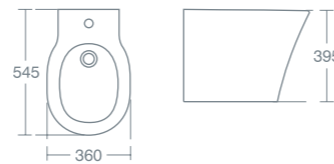

ISARCA BACK-TO-WALL BIDET

Back-to-wall bidet	£332.82	U855201