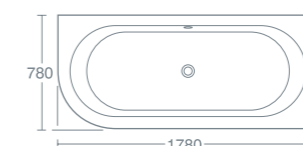

A  
170x70 695  
170x75 745

Cosia

Crostolo

Lato

Lato

COSIA DOUBLE ENDED RECTANGULAR BATH

CROSTOLO FREESTANDING BATH

LATO ASYMMETRIC BATH