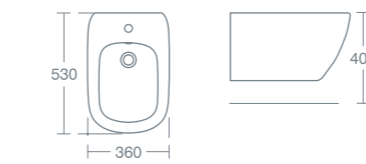

MAVONE BACK-TO-WALL BIDET

Back-to-wall bidet, one taphole	£289.62	U851401