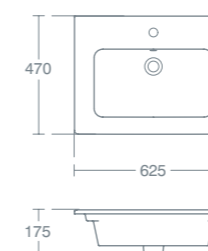

RIENZA 80CM VANITY BASIN

80cm vanity basin with overflow, one taphole **£301.20** **U867201**
Basin wall mounted using the E0157 wall fixing set.
Can be used with dedicated furniture basin unit E2149 see p174.