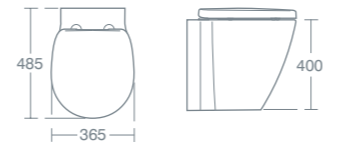

CHIANI BACK-TO-WALL WC

Back-to-wall WC bowl - horizontal outlet	£466.49	U814201
Toilet seat and cover	£130.67	U814401
Toilet seat and cover - slow close	£187.80	U814501