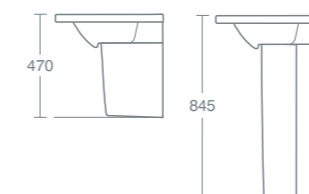

TINELLA 60CM WALL MOUNTED BASIN

60cm wall mounted basin, one taphole	£312.72	U826401
Towel rail 60cm	£142.16	U8335AA

For wall hanging only with fixing set provided.

TINELLA 90CM WALL MOUNTED BASIN

90cm wall mounted basin, one taphole	£419.34	U826501
Towel rail 90cm	£152.54	U8337AA

For wall hanging only with fixing set provided.

TINELLA 90CM LEFT HAND WALL MOUNTED BASIN

90cm wall mounted basin, one taphole, left hand	£447.76	U826601
Towel rail 90cm	£152.54	U8337AA

For wall hanging only with fixing set provided.

TINELLA 90CM RIGHT HAND WALL MOUNTED BASIN

90cm wall mounted basin, one taphole, right hand	£447.76	U826701
Towel rail 90cm	£152.54	U8337AA

For wall hanging only with fixing set provided.

TINELLA 120CM WALL MOUNTED BASIN

120cm wall mounted basin, one taphole	£625.44	U826901
Towel rail 112cm	£180.29	U8339AA

For wall hanging only with fixing set provided.

TINELLA 120CM WALL MOUNTED DOUBLE BASIN

120cm wall mounted double basin, two tapholes	£689.40	U826801
Towel rail 112cm	£180.29	U8339AA

For wall hanging only with fixing set provided.

TURANO 60CM VANITY BASIN

60cm vanity basin, one taphole, for use with furniture, shelf or pedestal*	£282.88	U834601
Full pedestal	£113.72	U834801
Semi pedestal	£113.72	U834901
Idealflow waste (for pedestal/wall mounted installation)	£25.09	N8326AA

For use with furniture basin unit R4302 see p180.
*Space saving Idealflow hidden overflow supplied with basin unit, when fitting with a pedestal or wall mounting please order Idealflow hidden overflow waste N8326AA.

TURANO 80CM VANITY BASIN

80cm vanity basin, one taphole, for use with furniture, shelf or pedestal*	£440.65	U834401
Full pedestal	£113.72	U834801
Semi pedestal	£113.72	U834901
Idealflow waste (for pedestal/wall mounted installation)	£25.09	N8326AA