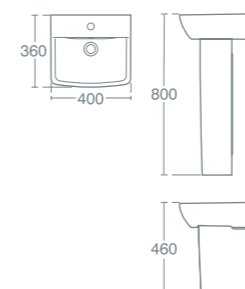

SANTORINI BOW 50CM SEMI COUNTERTOP BASIN

Bow 50cm semi countertop basin, one taphole	£218.00	E625901

Basin fixed to countertop with securing clips provided, joint sealed with waterproof sealant.

Can be used with: Mavone semi countertop unit T0059 see p171; Rienza semi countertop unit E2154 see p175.