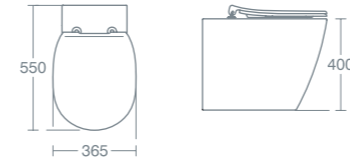

SANTORINI BOW CLOSE COUPLED BACK-TO-WALL WC

Close coupled back-to-wall WC bowl with AquaBlade® technology - horizontal outlet	£326.35	U850301
Bow close coupled cistern with dual flush valve - 6/4 litre	£212.06	E775901
Bow close coupled cistern with dual flush valve - 4/2.6 litre	£212.06	E776101
Toilet seat and cover	£115.50	E807701
Toilet seat and cover - slow close	£175.99	E807601
Slim toilet seat and cover - slow close	£179.42	E772701