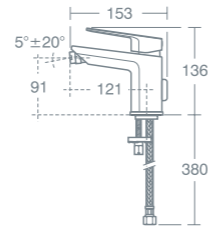

TURANO BIDET MIXER

Single lever bidet mixer with pop up waste **£287.42 A6624AA**
Minimum pressure 0.5 bar. Suitable for high pressure only.
Swivel outlet to direct water stream.