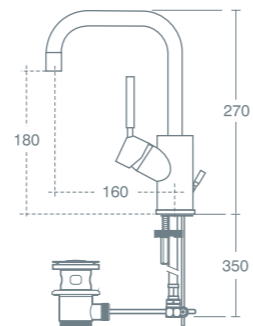

TRESA SINGLE LEVER TUBE SPOUT BASIN MIXER

Single lever tube spout basin mixer with pop up waste **£442.02** **A6461AA**

Minimum pressure 0.5 bar. Suitable for high pressure only.