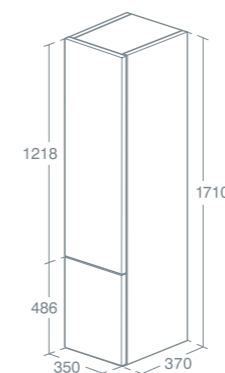

Left hand door is hinged on the left and opens from the right.  
Right hand door is hinged on the right and opens from the left.

IPPARI 25CM OPEN HALF COLUMN UNIT

25cm open half column unit, 3 shelves	<b>£355.37</b>
Gloss soft grey	<b>U8402EB</b>
Gloss soft brown	<b>U8402EL</b>
Gloss dark blue	<b>U8402GL</b>
Tobacco	<b>U8402KH</b>
Dark oak	<b>U8402KO</b>
Gloss white	<b>U8402WG</b>