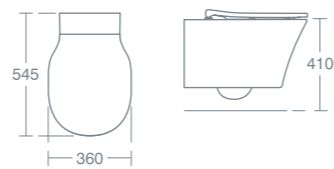

ISARCA WALL MOUNTED WC

Wall mounted WC bowl with AquaBlade® technology	£374.44	U854801
Slim wrapover seat and cover	£108.17	U855401
Slim wrapover seat and cover - slow close	£155.33	U855501
Slim seat and cover - slow close	£155.33	U855701
Wall support frame	£196.37	E006067