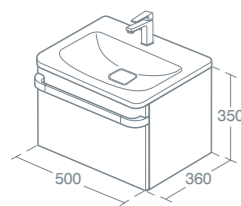

Turano

TURANO 50CM WALL MOUNTED BASIN UNIT - 1 DRAWER

50cm wall mounted basin unit, 1 soft close drawer

£637.93

☐ Gloss white	R4301WG
☐ Gloss light grey	R4301FA
☐ Gloss light brown	R4301FC
☐ Light brown wood	R4301FF
☐ Light grey wood	R4301FE

Handles purchased separately. Internal LED re-chargeable light and space saving siphon included. For use with Turano 52cm small vanity basin U835501 see p144.

TURANO 60CM WALL MOUNTED BASIN UNIT - 1 DRAWER

60cm wall mounted basin unit, 1 soft close drawer

£686.47

☐ Gloss white	R4302WG
☐ Gloss light grey	R4302FA
☐ Gloss light brown	R4302FC
☐ Light brown wood	R4302FF
☐ Light grey wood	R4302FE

Handles purchased separately. Internal LED re-chargeable light and Idealflow hidden overflow system included. For use with Turano 60cm vanity basin U834601 see p143, or 55cm vessel basin U835301 see p144. Vessel installation also requires a worktop p185.

TURANO 80CM WALL MOUNTED BASIN UNIT - 1 DRAWER

80cm wall mounted basin unit, 1 soft close drawer

£783.54

☐ Gloss white	R4303WG
☐ Gloss light grey	R4303FA
☐ Gloss light brown	R4303FC
☐ Light brown wood	R4303FF
☐ Light grey wood	R4303FE

Handles purchased separately. Internal LED re-chargeable and Idealflow hidden overflow system included. For use with 80cm vanity basin U834401 see p143, 55cm vessel basin U835301 or 55cm asymmetric vessel basin U835201 see p144. Vessel installation also requires a worktop see p185.

Turano

TURANO 100CM WALL MOUNTED BASIN UNIT - 1 DRAWER

100cm wall mounted basin unit, 1 soft close drawer

£908.35

☐ Gloss white	R4304WG
☐ Gloss light grey	R4304FA
☐ Gloss light brown	R4304FC
☐ Light brown wood	R4304FF
☐ Light grey wood	R4304FE