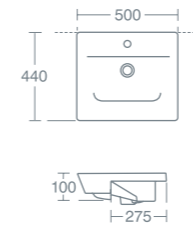

GRAVINA 50CM WASHSTAND

50cm washstand, white	£483.30	U8327YI
50cm washstand, black	£483.30	U8327YJ
50cm wooden shelf for Gravina washstand	£149.26	U832967

For use with Gravina 50cm washbasins.

GRAVINA 70CM TOWEL RAIL

70cm towel rail for wall mounted basin - white	£170.58	U8332YI
70cm towel rail for wall mounted basin - black	£170.58	U8332YJ

For use with the Gravina 70cm washbasins.

GRAVINA 50CM TOWEL RAIL

50cm towel rail for wall mounted basin - white	£156.36	U8331YI
50cm towel rail for wall mounted basin - black	£156.36	U8331YJ

For use with the Gravina 50cm washbasins.

ISARCA 55CM BASIN

55cm basin, one taphole	£142.85	U84960I
Full pedestal	£90.14	U85440I
Semi pedestal	£91.54	U85450I

Basin wall mounted using the E0157 wall fixing set, with semi pedestal fixed to wall with fixings supplied or full pedestal mounted using 2 screws.

ISARCA 50CM BASIN

50cm basin, one taphole	£142.85	U84970I
Full pedestal	£90.14	U85440I
Semi pedestal	£91.54	U85450I

Basin wall mounted using the E0157 wall fixing set, with semi pedestal fixed to wall with fixings supplied or full pedestal mounted using 2 screws.

ISARCA 40CM HANDRINSE BASIN

40cm handrinse basin, one taphole	£117.89	U84980I
Small pedestal	£90.14	U85460I
Small semi pedestal	£91.54	U85470I

Basin wall mounted using the E0157 wall fixing set, with semi pedestal fixed to wall with fixings supplied or full pedestal mounted using 2 screws.

ISARCA 50CM SEMI COUNTERTOP BASIN

50cm semi countertop basin, one taphole	£256.55	U84990I

Basin fixed to countertop with securing clips provided, joint sealed with waterproof sealant. Can be used with: Mavone semi countertop unit T0059 see p171; Rienza semi countertop unit E2154 see p175.

ISORNO 45CM VESSEL BASIN