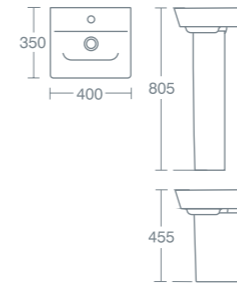

ISARCA 50CM BASIN

50cm basin, one taphole	£142.85	U84970I
Full pedestal	£90.14	U85440I
Semi pedestal	£91.54	U85450I

Basin wall mounted using the E0157 wall fixing set, with semi pedestal fixed to wall with fixings supplied or full pedestal mounted using 2 screws.

ISARCA 40CM HANDRINSE BASIN

40cm handrinse basin, one taphole	£117.89	U84980I
Small pedestal	£90.14	U85460I
Small semi pedestal	£91.54	U85470I

Basin wall mounted using the E0157 wall fixing set, with semi pedestal fixed to wall with fixings supplied or full pedestal mounted using 2 screws.