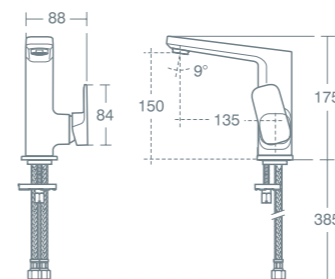

TURANO SINGLE LEVER VESSEL BASIN MIXER

Single lever basin mixer with pop up waste **£410.58** **A6618AA**

Single lever basin mixer **£391.42** **A6619AA**

Minimum pressure 1 bar. Suitable for high pressure only. Swivel outlet to direct water stream. 5 litres per minute Eco flow regulator fitted.

TURANO SINGLE LEVER HIGH SPOUT BASIN MIXER

Single lever high spout basin mixer with pop up waste **£339.42** **A6620AA**

Single lever high spout basin mixer **£318.19** **A6621AA**

Minimum pressure 1 bar. Suitable for high pressure only. Swivel outlet to direct water stream. 5 litres per minute Eco flow regulator fitted.