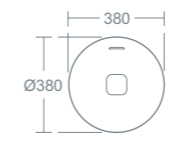

**FUSARO 60CM BASIN**

60cm basin with overflow, one taphole	<b>£259.37</b>	<b>U858501</b>
60cm basin with overflow, no taphole	<b>£259.37</b>	<b>U863001</b>
Semi pedestal	<b>£96.96</b>	<b>U859201</b>

Basin wall mounted using the E0157 wall fixing set.  
Basin comes with chrome clicker waste.  
Can be used with Fusaro wall mounted basin unit T4300 see p156.