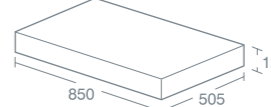

Ippari

IPPARI WALL MOUNTED BASIN UNIT WITH PUSH TO OPEN, SOFT CLOSE, DRAWER

50cm Basin unit	£703.63
Gloss soft grey	U8394EB
Gloss soft brown	U8394EL
Gloss dark blue	U8394GL
Tobacco	U8394KH
Dark oak	U8394KO
Gloss white	U8394WG

70cm Basin unit	£817.36
Gloss soft grey	U8396EB
Gloss soft brown	U8396EL
Gloss dark blue	U8396GL
Tobacco	U8396KH
Dark oak	U8396KO
Gloss white	U8396WG

105cm Basin unit	£1,108.74
Gloss soft grey	U8398EB
Gloss soft brown	U8398EL
Gloss dark blue	U8398GL
Tobacco	U8398KH
Dark oak	U8398KO
Gloss white	U8398WG

60cm Basin unit	£746.26
Gloss soft grey	U8395EB
Gloss soft brown	U8395EL
Gloss dark blue	U8395GL
Tobacco	U8395KH
Dark oak	U8395KO
Gloss white	U8395WG

85cm Basin unit	£931.06
Gloss soft grey	U8397EB
Gloss soft brown	U8397EL
Gloss dark blue	U8397GL
Tobacco	U8397KH
Dark oak	U8397KO
Gloss white	U8397WG

120cm Basin unit	£1,321.96
Gloss soft grey	U8399EB
Gloss soft brown	U8399EL
Gloss dark blue	U8399GL
Tobacco	U8399KH
Dark oak	U8399KO
Gloss white	U8399WG

*Universal space saving syphon
£27.24
EE23033967

*Use space saving waste in all Ippari basin units to maximise the internal storage.
Use with Ippari 12mm worktop for installation with vessels.

Ippari

IPPARI CONSOLE

50cm Console	£504.61
Gloss soft grey	U8404EB
Gloss soft brown	U8404EL
Gloss dark blue	U8404GL
Tobacco	U8404KH
Dark oak	U8404KO
Gloss white	U8404WG

70cm Console	£575.70
Gloss soft grey	U8406EB
Gloss soft brown	U8406EL
Gloss dark blue	U8406GL
Tobacco	U8406KH
Dark oak	U8406KO
Gloss white	U8406WG

105cm Console	£682.30
Gloss soft grey	U8408EB
Gloss soft brown	U8408EL
Gloss dark blue	U8408GL
Tobacco	U8408KH
Dark oak	U8408KO
Gloss white	U8408WG