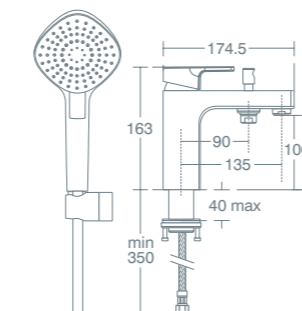

CENO SINGLE LEVER BATH FILLER

Single lever 1 hole bath filler	£198.00	A7263AA

5 litres per minute Eco flow regulator fitted.
FirmaFlow® ceramic cartridge.
Suitable for high pressure only.
Available Spring 2020.