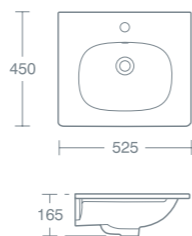

50cm vanity basin, one taphole **£174.62** **U855901**
Basin wall mounted using the E0157 wall fixing set.
Can be used with dedicated furniture basin units T2689 see p168 or T0039 see p170.

MAVONE 50CM SHORT PROJECTION VANITY BASIN