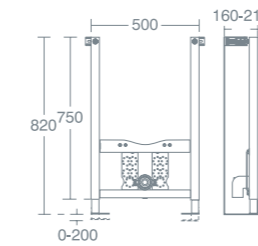

82CM PNEUMATIC FRAME

82cm Pneumatic frame for front flush plate	£408.72	E932967

CONCEALA CISTERN

Side inlet cistern - pneumatic dual flush valve - no flushplate - 6/4 litre dual flush	£118.81	E212567
Conceala 2 side inlet cistern - pneumatic dual flush valve - no flush plate - 4/2.6 or 4.5/3 litre flush	£118.81	S364367
Conceala 2 universal height bottom inlet cistern - pneumatic dual flush valve - no flushplate - 6/4 litre flush	£118.81	E212467
Conceala 2 universal height bottom inlet cistern - pneumatic dual flush valve, delayed fill - no flushplate - 4.5/3 or 4/2.6 litre flush	£131.89	S363667