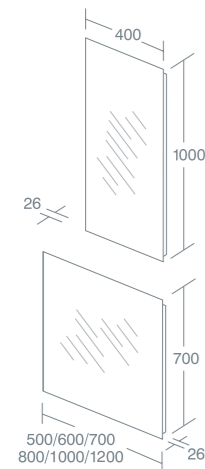

40x100cm	£276.07	T3258BH
50x70cm	£306.76	T3259BH
60x70cm	£337.43	T3278BH
70x70cm	£371.17	T3335BH
80x70cm	£408.29	T3336BH
100x70cm	£449.12	T3337BH
120x70cm	£494.03	T3338BH

Portrait and landscape mounting options.
LED ambient lighting (4 sides).
Anti-steam system.
Without switch.
220-240V, 50-60Hz, IP44, Class II.
Includes mounting kit.

50x70cm	£368.10	T3339BH
60x70cm	£404.92	T3340BH
70x70cm	£445.40	T3341BH
80x70cm	£489.94	T3342BH
100x70cm	£538.93	T3343BH
120x70cm	£592.82	T3344BH

Front top LED light.
Anti-steam system.
Without switch.
220-240V, 50-60Hz, IP44, Class II.
Includes mounting kit.

50x70cm	£386.51	T3345BH
60x70cm	£425.16	T3346BH
80x70cm	£514.44	T3347BH
100x70cm	£565.88	T3348BH
120x70cm	£622.46	T3349BH

Portrait and landscape mounting options.
Top and bottom LED light.
Anti-steam system.
Sensor switch with dimmer.
220-240V, 50-60Hz, IP44, Class II.
Includes mounting kit.

60x70cm	£552.16	T3350BH
80x70cm	£668.10	T3351BH
100x70cm	£734.92	T3352BH
120x70cm	£808.40	T3353BH

Front LED light.
Ambient bottom LED (for washbasin).
Anti-steam system.
Sensor switch with dimmer.
220-240V, 50-60Hz, IP44, Class II.
Includes mounting kit.