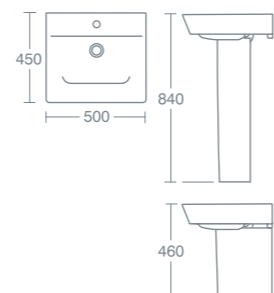

ISARCA 50CM BASIN

50cm basin, one taphole	£142.85	U84970I
Full pedestal	£90.14	U85440I
Semi pedestal	£91.54	U85450I

Basin wall mounted using the E0157 wall fixing set, with semi pedestal fixed to wall with fixings supplied or full pedestal mounted using 2 screws.

ISARCA 40CM HANDRINSE BASIN

40cm handrinse basin, one taphole	£117.89	U84980I
Small pedestal	£90.14	U85460I
Small semi pedestal	£91.54	U85470I

Basin wall mounted using the E0157 wall fixing set, with semi pedestal fixed to wall with fixings supplied or full pedestal mounted using 2 screws.