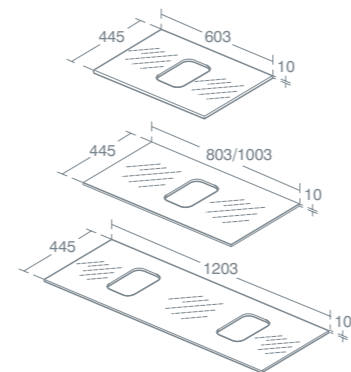

Turano

TURANO 60, 80, 100, 120CM
BASIN SHELVES

Basin shelves	60cm £318.96	80cm £360.56	100cm £402.17	120cm £429.90
□ Gloss white	R4310WG	R4311WG	R4312WG	R4313WG
■ Gloss light grey	R4310FA	R4311FA	R4312FA	R4313FA
■ Gloss light brown	R4310FC	R4311FC	R4312FC	R4313FC
■ Light brown wood	R4310FF	R4311FF	R4312FF	R4313FF
■ Light grey wood	R4310FE	R4311FE	R4312FE	R4313FE

Handles purchased separately see p163. Suitable for use with or without vanity basin. Suitable for use with or without handles.
60cm shelf for use with Turano 60cm vanity basin U834601 see p143, 60cm worktop (for shelf without basin) R4321 see p185, or 55cm vessel basin U835301 see p144.
80cm shelf for use with Turano 80cm vanity basin U834401 see p143, 80cm worktop (for shelf without basin) R4322 see p185, or 55cm vessel basin U835301 or 55cm asymmetric vessel basin U835201 see p144.
100cm shelf for use with Turano 100cm vanity basin U834201 see p143, 100cm worktop (for shelf without basin) R4323 see p185, or 55cm vessel basin U835301 or 55cm asymmetric vessel basin U835201 see p144.
120cm shelf for use with Turano 120cm double vanity basin U834001 see p143, 120cm worktop (for shelf without basin) R4324, see p185, or two 55cm vessel basins U835301 see p144.
Vessel installations require a worktop, see p185.

TURANO WORKTOP FOR
SYMMETRIC VESSEL BASINS

Worktop for symmetric vessel, white tempered glass		
60cm glass worktop	£249.62	R4330SA
80cm glass worktop	£284.29	R4331SA
100cm glass worktop	£339.77	R4332SA
120cm glass worktop	£381.36	R4333SA

For use with Turano 55cm vessel basin U835301 p120.

Turano

TURANO WORKTOP FOR
ASYMMETRIC VESSEL BASINS

Worktop for asymmetric vessel, white tempered glass		
80cm glass worktop	£284.29	R4335SA
100cm glass worktop	£339.77	R4336SA