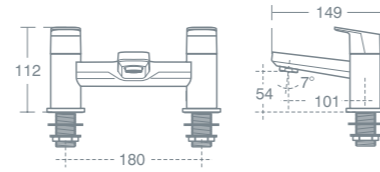

TURANO DUAL CONTROL BATH FILLER

Dual control 2 hole bath filler **£339.42 A6631AA**
Suitable for low and high pressure.