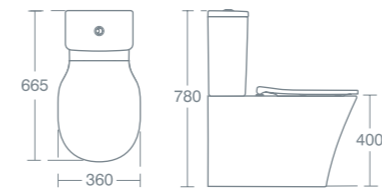

CHIANI CLOSE COUPLED CORNER WC

Close coupled WC bowl - horizontal outlet	£317.22	U813901
Corner cistern with dual flush valve - 6/4 litre	£280.81	U814001
Toilet seat and cover	£130.67	U814401
Toilet seat and cover - slow close	£187.80	U814501