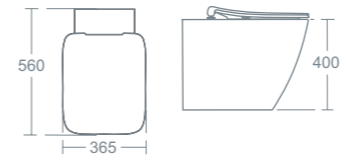

Close coupled back-to-wall WC bowl - horizontal outlet	£401.21	<b>U814101</b>
Close coupled cistern with dual flush valve - 6/4 litre	£239.87	<b>U849201</b>
Close coupled cistern with dual flush valve - 4/2.6 litre	£239.87	U849301
Toilet seat and cover	£130.67	U814401
Toilet seat and cover - slow close	£187.80	<b>U814501</b>