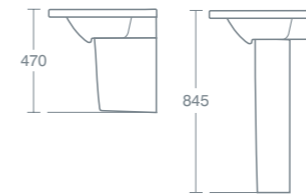

TINELLA 60CM WALL MOUNTED BASIN

60cm wall mounted basin, one taphole	£312.72	U826401
Towel rail 60cm	£142.16	U8335AA

For wall hanging only with fixing set provided.

TINELLA 90CM WALL MOUNTED BASIN

90cm wall mounted basin, one taphole	£419.34	U826501
Towel rail 90cm	£152.54	U8337AA

For wall hanging only with fixing set provided.

TINELLA 90CM LEFT HAND WALL MOUNTED BASIN

90cm wall mounted basin, one taphole, left hand	£447.76	U826601
Towel rail 90cm	£152.54	U8337AA

For wall hanging only with fixing set provided.

TINELLA 90CM RIGHT HAND WALL MOUNTED BASIN

90cm wall mounted basin, one taphole, right hand	£447.76	U826701
Towel rail 90cm	£152.54	U8337AA

For wall hanging only with fixing set provided.

TINELLA 120CM WALL MOUNTED BASIN

120cm wall mounted basin, one taphole	£625.44	U826901
Towel rail 112cm	£180.29	U8339AA

For wall hanging only with fixing set provided.

TINELLA 120CM WALL MOUNTED DOUBLE BASIN

120cm wall mounted double basin, two tapholes	£689.40	U826801
Towel rail 112cm	£180.29	U8339AA

For wall hanging only with fixing set provided.

TURANO 60CM VANITY BASIN

60cm vanity basin, one taphole, for use with furniture, shelf or pedestal*	£282.88	U834601
Full pedestal	£113.72	U834801
Semi pedestal	£113.72	U834901
Idealflow waste (for pedestal/wall mounted installation)	£25.09	N8326AA

For use with furniture basin unit R4302 see p180.
*Space saving Idealflow hidden overflow supplied with basin unit, when fitting with a pedestal or wall mounting please order Idealflow hidden overflow waste N8326AA.

TURANO 80CM VANITY BASIN

80cm vanity basin, one taphole, for use with furniture, shelf or pedestal*	£440.65	U834401
Full pedestal	£113.72	U834801
Semi pedestal	£113.72	U834901
Idealflow waste (for pedestal/wall mounted installation)	£25.09	N8326AA