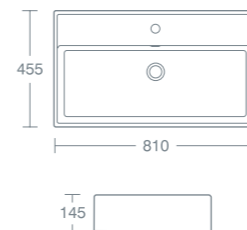

VOMANO 60CM BASIN

60cm basin, one taphole **£277.19** **U831201**
Towel rail 60cm **£142.16** **U8335AA**
For wall mounting with fixings provided or countertop installation.