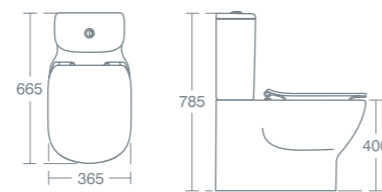

**MAVONE CLOSE COUPLED BACK-TO-WALL WC**

Close coupled back-to-wall WC bowl with AquaBlade® technology - horizontal outlet	<b>£264.06</b>	<b>U851201</b>
Close coupled cistern with dual flush valve - 6/4 litre	<b>£175.48</b>	<b>U851701</b>
Close coupled cistern with dual flush valve - 4/2.6 litre	<b>£175.48</b>	<b>U851601</b>
Seat and cover	<b>£83.21</b>	<b>U852501</b>
Seat and cover - slow close	<b>£152.56</b>	<b>U852401</b>