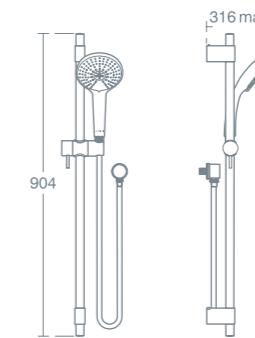

Shower mixers

Basento

BASENTO BUILT IN SQUARE SHOWER MIXER

Thermostatic built in square shower mixer **A6456AA** £476.11

Suitable for low and high pressure. Requires a suitable outlet such as Borbera M3 shower kit B1043AA.

BASENTO BUILT IN SQUARE SHOWER WITH DIVERTER

Thermostatic built in square shower with diverter **A6457AA** £530.99

Suitable for low and high pressure. Requires two suitable outlets such as Borbera M3 shower kit B1043AA and rainshower B1044AA.

BASENTO BUILT IN SQUARE BATH SHOWER MIXER

Thermostatic built in square bath shower mixer **A6458AA** £530.99

Suitable for low and high pressure. Requires two suitable outlets such as Borbera M3 shower kit B1043AA and combined bath filler and overflow E6791AA.

Showers

Borbera

Removable 8 litres per minute Eco flow regulator. Includes wall elbow.

Removable 8 litres per minute Eco flow regulator. Includes wall elbow.

Minimum pressure 0.5 bar. Suitable for high pressure only. Removable 12 litres per minute Eco flow regulator in rainshower and 8 litres per minute Eco flow regulator in handspray. Includes diverter.