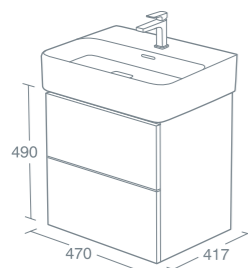

Fusaro

FUSARO 50CM
WALL MOUNTED BASIN UNIT

50cm basin unit,
2 soft close drawers

£680.40

- ☐ Gloss white **T4299WG**
- ☒ Matt anthracite **T4299Y2**
- ☒ Dark walnut **T4299PA**
- ☒ Light pine **T4299PB**

Universal space saving syphon* **£27.24**
EE23033967

*Space saving waste required, purchased separately.
For use with 50cm Fusaro basin U858401 or U862901
see p128.

FUSARO 60CM
WALL MOUNTED BASIN UNIT

60cm basin unit,
2 soft close drawers

£726.00

- ☐ Gloss white **T4300WG**
- ☒ Matt anthracite **T4300Y2**
- ☒ Dark walnut **T4300PA**
- ☒ Light pine **T4300PB**

Universal space saving syphon* **£27.24**
EE23033967

*Space saving waste required, purchased separately.
For use with 60cm Fusaro basin U858501 or U863001
see p128.

FUSARO 80CM
WALL MOUNTED BASIN UNIT

80cm basin unit,
2 soft close drawers

£819.60

- ☐ Gloss white **T4301WG**
- ☒ Matt anthracite **T4301Y2**
- ☒ Dark walnut **T4301PA**
- ☒ Light pine **T4301PB**

Universal space saving syphon* **£27.24**
EE23033967

*Space saving waste required, purchased separately.
For use with 80cm Fusaro basin U858601 or U863101
see p128.

Fusaro

FUSARO 100CM
WALL MOUNTED BASIN UNIT

100cm basin unit,
2 soft close drawers

£926.40

- ☐ Gloss white **T4302WG**
- ☒ Matt anthracite **T4302Y2**
- ☒ Dark walnut **T4302PA**
- ☒ Light pine **T4302PB**

Universal space saving syphon* **£27.24**
EE23033967

*Space saving waste required, purchased separately.
For use with 100cm Fusaro basin U858701 or U863201
see p128.

FUSARO 45CM
WALL MOUNTED GUEST
BASIN UNIT

45cm guest basin unit,
1 soft close door

£334.80

- ☐ Gloss white **T4304WG**
- ☒ Matt anthracite **T4304Y2**
- ☒ Dark walnut **T4304PA**
- ☒ Light pine **T4304PB**

Universal space saving syphon* **£27.24**
EE23033967

*Space saving waste required, purchased separately.
One internal shelf.
For use with 45cm Fusaro guest basin U859001 or U859101
see p130. Unit suitable for use with left or right hand guest
basins.