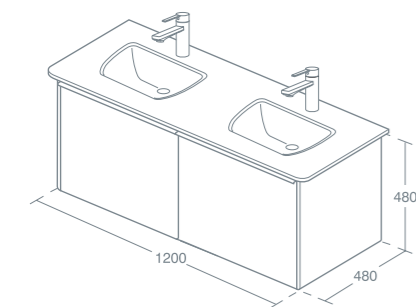

Simeto

SIMETO 120CM WALL MOUNTED BASIN UNIT

120cm wall mounted basin unit, 2 drawers and 2 internal drawers

	£1,137.16
□ Gloss white	U8380WG
■ Gloss dark grey	U8380AS
■ Gloss safari	U8380AU
	£1,279.31
■ Inox	U8380KP

For use with Simeto Due 124cm double vanity basin U837401 see p140.

SIMETO GLOSS WHITE WORKTOP

Gloss white worktop

60.4cm	£120.84	U8388WG
90.4cm	£149.26	U8389WG
120.4cm	£241.64	U8390WG

Used in conjunction with the 60cm basin unit for vessel installation.
Worktops are uncut to allow maximum basin and fitting compatibility and positioning.

SIMETO FULL COLUMN UNIT - LEFT HAND DOOR

Full column unit with 1 left hand door and open shelves

	£753.38
□ Gloss white	U8382WG
■ Gloss dark grey	U8382AS
■ Gloss safari	U8382AU
	£923.95
■ Inox	U8382KP

Internal light is connected to the mains and IP44 approved.
Left hand door is hinged on the left and opens from the right.

Simeto

SIMETO FULL COLUMN UNIT - RIGHT HAND DOOR

Full column unit with 1 right hand door and open shelves

	£753.38
□ Gloss white	U8381WG
■ Gloss dark grey	U8381AS
■ Gloss safari	U8381AU
	£923.95
■ Inox	U8381KP

Internal light is connected to the mains and IP44 approved.
Right hand door is hinged on the right and opens from the left.

SIMETO HALF COLUMN UNIT - LEFT HAND DOOR

Half column unit with 1 left hand door

	£639.66
□ Gloss white	U8387WG
■ Gloss dark grey	U8387AS
■ Gloss safari	U8387AU
	£703.63
■ Inox	U8387KP

Internal light is connected to the mains and IP44 approved.
Left hand door is hinged on the left and opens from the right.

SIMETO HALF COLUMN UNIT - RIGHT HAND DOOR

Half column unit with 1 right hand door

	£639.66
□ Gloss white	U8386WG
■ Gloss dark grey	U8386AS
■ Gloss safari	U8386AU
	£703.63
■ Inox	U8386KP

Internal light is connected to the mains and IP44 approved.
Right hand door is hinged on the right and opens from the left.