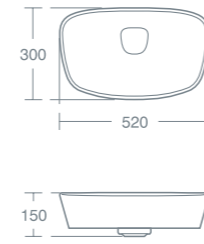

52cm small vanity basin with overflow, one taphole **£199.02 U835501**
For use with furniture basin unit R4301 see p180.
Basin wall mounted using the E0157 wall fixing set, with semi pedestal fixed to wall with brackets supplied.