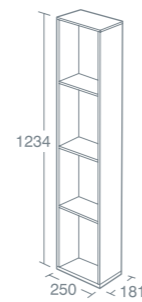

£534.00

- Gloss white **T4307WG**
- Matt anthracite **T4307Y2**
- Dark walnut **T4307PA**
- Light pine **T4307PB**

FUSARO 25CM  
OPEN HALF COLUMN UNIT

25cm open half column unit,  
3 shelves

£320.40

- Gloss white **T4308WG**
- Matt anthracite **T4308Y2**
- Dark walnut **T4308PA**
- Light pine **T4308PB**