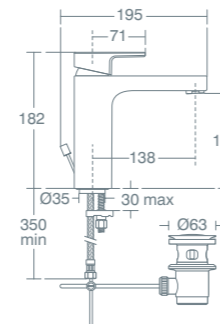

CENO SINGLE LEVER PROJECT BASIN MIXER

Single lever basin mixer no waste	£132.00	BC429AA
Single lever basin mixer with pop up waste	£151.80	BC428AA

5 litres per minute Eco flow regulator fitted.
FirmaFlow® ceramic cartridge.
Suitable for high pressure only.
Available Spring 2020.