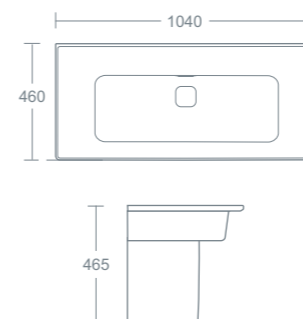

FUSARO 80CM VANITY BASIN

80cm vanity basin with overflow, one taphole **£429.05** **U858101**

80cm vanity basin with overflow, no taphole **£429.05** **U862601**

Semi pedestal **£96.96** **U859201**

Basin wall mounted using the E0157 wall fixing set.

Basin comes with chrome clicker waste.

Can be used with: Fusaro wall mounted vanity basin unit T4296 see p154; Mavone wall mounted vanity basin unit T0047 see p169 or T0051 see p170; Turano wall mounted basin unit R4303 see p180.