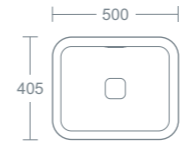

FUSARO 50CM BASIN

50cm basin with overflow, one taphole	£206.04	U858401
50cm basin with overflow, no taphole	£206.04	U862901
Semi pedestal	£96.96	U859201

Basin wall mounted using the E0157 wall fixing set.
Basin comes with chrome clicker waste.
Can be used with Fusaro wall mounted basin unit T4299 see p156.

FUSARO 50CM UNDER-COUNTERTOP WASHBASIN

50cm under-countertop washbasin	£242.40	U858801

Basin secured with fixing set provided and silicon sealant.
Basin comes with chrome clicker waste.

FUSARO 60CM BASIN

60cm basin with overflow, one taphole	£259.37	U858501
60cm basin with overflow, no taphole	£259.37	U863001
Semi pedestal	£96.96	U859201

Basin wall mounted using the E0157 wall fixing set.
Basin comes with chrome clicker waste.
Can be used with Fusaro wall mounted basin unit T4300 see p156.

FUSARO 38CM ROUND VESSEL BASIN

38cm round vessel basin with overflow	£199.98	U857601

Basin secured with fixing set provided and silicon sealant.
Basin comes with chrome clicker waste.

FUSARO 80CM BASIN

80cm basin with overflow, one taphole	£391.48	U858601
80cm basin with overflow, no taphole	£391.48	U863101
Semi pedestal	£96.96	U859201

Basin wall mounted using the E0157 wall fixing set.
Basin comes with chrome clicker waste.
Can be used with Fusaro wall mounted basin unit T4301 see p156.

FUSARO 45CM ROUND VESSEL BASIN

45cm round vessel basin with overflow	£218.16	U857701

Basin secured with fixing set provided and silicon sealant.
Basin comes with chrome clicker waste.

FUSARO 100CM BASIN

100cm basin with overflow, one taphole	£476.32	U858701
100cm basin with overflow, no taphole	£476.32	U863201
Semi pedestal	£96.00	U859201