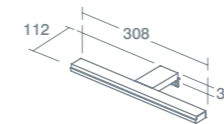

30cm LED light	£208.60	T320967

8W, 30V, 5700K.
For use with mirrors with ambient light p141; mirror cabinets and mirror cabinets with ambient light p143.

60cm LED light	£245.40	T322967

12W, 230V, 5700K.
For use with mirrors with ambient light p141; mirror cabinets and mirror cabinets with ambient light p143.

23cm Eva LED light	£73.62	T3189AA

6W, 230V, 4000K.
For use with mirrors with ambient light p141; mirror cabinets and mirror cabinets with ambient light p143.