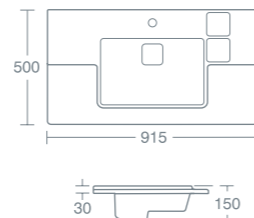

Basins

Simeto Uno

Uno 62cm vanity basin, one taphole **£273.80** **U837501**

For use with the Simeto 60cm basin unit U8378 see p177.
Washbasin comes with luxury ceramic waste covers.
For use with pop up or freeflow wastes.

Uno 92cm vanity basin, one taphole **£483.30** **U837601**

For use with the Simeto 90cm basin unit U8379 see p177.
Washbasin comes with luxury ceramic waste covers.
For use with pop up or freeflow wastes.

Simeto Due

Due 64cm vanity basin, one taphole **£241.64** **U837201**

For use with the Simeto 60cm basin unit U8378 see p177.

Due 94cm vanity basin, one taphole **£440.65** **U837301**

For use with the Simeto 90cm basin unit U8379 see p177.

Due 124cm double vanity basin, two tapholes **£639.66** **U837401**

For use with the Simeto 120cm basin unit U8380 see p178.

Stilaro

STILARO 72CM VESSEL BASIN

72cm vessel basin, no overflow **£469.08** **U828301**

For use with a freeflow waste.

90cm vessel basin, no overflow **£567.16** **U828401**

For use with a freeflow waste.

109cm vessel basin, no overflow **£638.24** **U828501**

For use with a freeflow waste.

Stirone

STIRONE 35CM VESSEL BASIN

35cm vessel basin, no overflow **£255.86** **U829001**

For use with a freeflow waste.

STIRONE 45CM VESSEL BASIN

45cm vessel basin, no overflow **£271.50** **U829101**

For use with a freeflow waste.