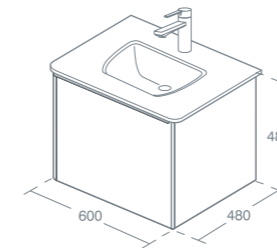

SIMETO 90CM WALL MOUNTED BASIN UNIT