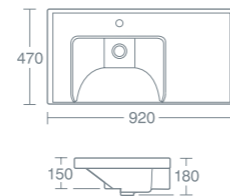

TINELLA 90CM LEFT HAND WALL MOUNTED BASIN

90cm wall mounted basin, one taphole, left hand	£447.76	U826601
Towel rail 90cm	£152.54	U8337AA

For wall hanging only with fixing set provided.