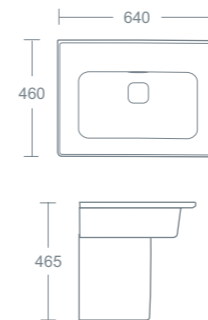

FUSARO 50CM VANITY BASIN

50cm vanity basin with overflow, one taphole **£212.10** **U857901**

50cm vanity basin with overflow, no taphole **£212.10** **U862401**

Semi pedestal **£96.96** **U859201**

Basin wall mounted using the E0157 wall fixing set.

Basin comes with chrome clicker waste.

Can be used with: Fusaro wall mounted vanity basin unit T4294 see p154; Mavone wall mounted vanity basin unit T2689 see p168 or T0039 see p170.