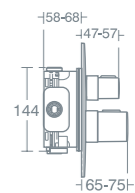

Turano

TURANO BUILT IN SHOWER MIXER

Thermostatic built in shower mixer **A6632AA** £454.56

Suitable for low and high pressure. Requires a suitable outlet such as Borbera M3 shower kit B1043AA.

TURANO BUILT IN SHOWER WITH DIVERTER

Thermostatic built in shower with diverter **A6633AA** £492.46

Suitable for low and high pressure. Requires two suitable outlets such as Borbera M3 shower kit B1043AA and rainshower B1044AA.

TURANO BUILT IN BATH SHOWER MIXER

Thermostatic built in bath shower mixer **A6653AA** £492.46

Suitable for low and high pressure. Requires two suitable outlets such as Borbera M3 shower kit B1043AA and combined bath filler and overflow E1485AA or E1487AA.

Basento

BASENTO BUILT IN OVAL BATH SHOWER MIXER

Thermostatic built in 3 control 3 outlet oval bath shower mixer **A6538AA** £834.06

Suitable for low and high pressure. Requires three outlets such as Borbera M3 shower kit B1046AA, rainshower B1039AA and combined bath filler and overflow E1485AA or E1487AA.

BASENTO BUILT IN OVAL SHOWER MIXER

Thermostatic built in oval shower mixer **A6453AA** £476.11

Suitable for low and high pressure. Requires a suitable outlet such as Borbera M3 shower kit B1046AA.

BASENTO BUILT IN OVAL SHOWER WITH DIVERTER

Thermostatic built in oval shower with diverter **A6454AA** £530.99

Suitable for low and high pressure. Requires two suitable outlets such as Borbera M3 shower kit B1046AA and rainshower B1039AA.

BASENTO BUILT IN OVAL BATH SHOWER MIXER

Thermostatic built in oval bath shower mixer **A6455AA** £530.99

Suitable for low and high pressure. Requires two suitable outlets such as Borbera M3 shower kit B1046AA and combined bath filler and overflow E1485AA or E1487AA.