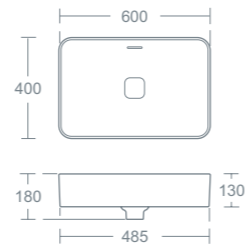

FUSARO 60CM RECTANGULAR VESSEL BASIN

60cm rectangular vessel basin with overflow and chrome clicker waste, one taphole **£283.61 U856801**

Basin secured with fixing set provided and silicon sealant.