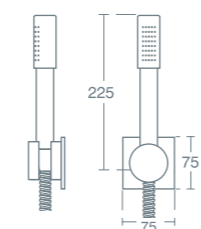

TRESA SHOWER SET WITH WALL BRACKET

Shower set with wall bracket **£173.00** **A6467AA**

Minimum pressure 0.5 bar. Suitable for high pressure only.

TURANO SINGLE LEVER MINI BASIN MIXER

Single lever mini basin mixer with pop up waste **£268.25** **A6614AA**

Single lever mini basin mixer **£254.56** **A6615AA**

Minimum pressure 1 bar. Suitable for high pressure only. Swivel outlet to direct water stream. 5 litres per minute Eco flow regulator fitted.