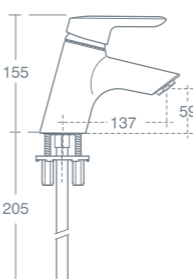

5 litres per minute Eco flow regulator fitted.  
Flow straightener also supplied.

ROSITA SINGLE LEVER BIDET MIXER

Single lever bidet mixer with pop up waste	<b>£189.65</b>	<b>B8422AA</b>
--	----------------	----------------