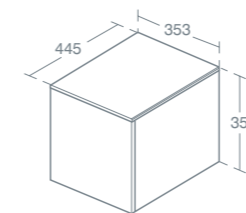

TURANO HANDLES