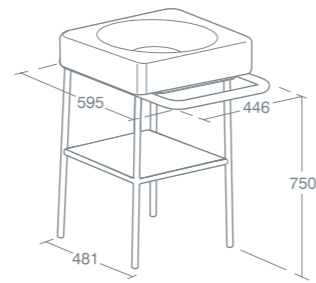

GRAVINA 50CM WASHSTAND

50cm washstand, white	£483.30	U8327YI
50cm washstand, black	£483.30	U8327YJ
50cm wooden shelf for Gravina washstand	£149.26	U832967

For use with Gravina 50cm washbasins.

GRAVINA 70CM TOWEL RAIL

70cm towel rail for wall mounted basin - white	£170.58	U8332YI
70cm towel rail for wall mounted basin - black	£170.58	U8332YJ

For use with the Gravina 70cm washbasins.

GRAVINA 50CM TOWEL RAIL

50cm towel rail for wall mounted basin - white	£156.36	U8331YI
50cm towel rail for wall mounted basin - black	£156.36	U8331YJ

For use with the Gravina 50cm washbasins.