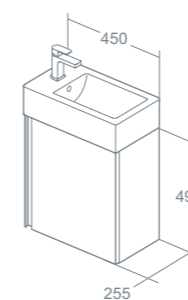

Universal space saving syphon*	£27.24	<b>EE23033967</b>
--------------------------------	--------	-------------------

\*Space saving waste required, purchased separately. One internal shelf. For use with 45cm Rienza guest basin U866301 or U866401 see p138. Unit suitable for use with left or right hand guest basins.