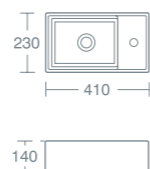

VOMANO 41x23CM HANDRINSE BASIN

41x23cm guest handrinse basin, **£199.02** **U829901**
one taphole, no overflow
Recommended for use with a freeflow waste.
For wall mounting with fixings provided or countertop installation.