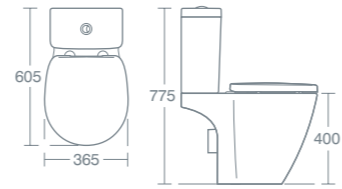

CHIANI CLOSE COUPLED WC

Close coupled WC bowl - horizontal outlet	£317.22	U813901
Close coupled cistern with dual flush valve - 6/4 litre	£239.87	U849201
Close coupled cistern with dual flush valve - 4/2.6 litre	£239.87	U849301
Toilet seat and cover	£130.67	U814401
Toilet seat and cover - slow close	£187.80	U814501