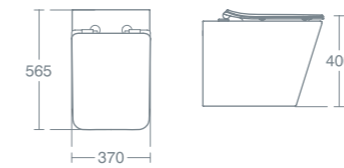

WCs and Bidets

WCs