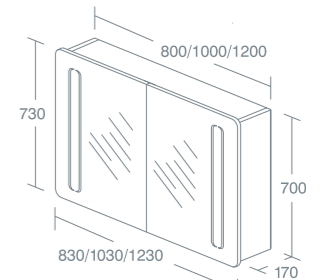

Mirror cabinets

MIRROR CABINETS
- 1 DOOR

50cm with 1 door	£303.07	T3588AL
60cm with 1 door	£319.02	T3589AL

Soft close door.
Internal cosmetic mirror.
Two adjustable glass shelves.
Includes mounting kit.

MIRROR CABINETS
- 2 DOOR

70cm with 2 doors	£350.93	T3590AL
80cm with 2 doors	£386.02	T3591AL
100cm with 2 doors	£424.62	T3592AL
120cm with 2 doors	£488.30	T3593AL

Soft close doors.
Internal cosmetic mirror.
Two adjustable glass shelves.
Includes mounting kit.

MIRROR CABINETS WITH
BOTTOM AMBIENT LIGHT
- 1 DOOR

50cm with 1 door	£570.55	T3428AL
60cm with 1 door	£613.50	T3430AL

Soft close door.
Internal cosmetic mirror.
Two adjustable glass shelves.
Integrated bottom LED light for washbasin.
Switch.
Recharging socket for toothbrush or shaver.
220-240V, 50-60Hz, IP44, Class II.
Includes mounting kit.

Mirror cabinets

MIRROR CABINETS WITH
BOTTOM AMBIENT LIGHT
- 2 DOOR

70cm with 2 doors	£674.86	T3439AL
80cm with 2 doors	£742.33	T3442AL
100cm with 2 doors	£816.56	T3498AL
120cm with 2 doors	£898.22	T3499AL

Soft close doors.
Internal cosmetic mirror.
Two adjustable glass shelves.
Integrated bottom LED light for washbasin.
Switch.
Recharging socket for toothbrush or shaver.
220-240V, 50-60Hz, IP44, Class II.
Includes mounting kit.

MIRROR CABINETS WITH
BOTTOM AMBIENT & FRONT
LIGHT - 1 DOOR

60cm with 1 door	£858.90	T3373AL
80cm with 1 door	£1,086.50	T3388AL

Soft close door.
Internal full length mirror.
Two adjustable glass shelves.
Front LED light.
Integrated bottom LED light for washbasin.
Switch.
Recharging socket for toothbrush or shaver.
220-240V, 50-60Hz, IP44, Class II.
Includes mounting kit.

MIRROR CABINETS WITH
BOTTOM AMBIENT & FRONT
LIGHT - 2 DOOR

100cm with 2 doors	£1,195.16	T3389AL
120cm with 2 doors	£1,314.68	T3425AL