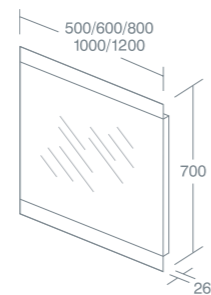

40x100cm	£276.07	T3258BH
50x70cm	£306.76	T3259BH
60x70cm	£337.43	T3278BH
70x70cm	£371.17	T3335BH
80x70cm	£408.29	T3336BH
100x70cm	£449.12	T3337BH
120x70cm	£494.03	T3338BH

Portrait and landscape mounting options.
LED ambient lighting (4 sides).
Anti-steam system.
Without switch.
220-240V, 50-60Hz, IP44, Class II.
Includes mounting kit.

50x70cm	£368.10	T3339BH
60x70cm	£404.92	T3340BH
70x70cm	£445.40	T3341BH
80x70cm	£489.94	T3342BH
100x70cm	£538.93	T3343BH
120x70cm	£592.82	T3344BH

Front top LED light.
Anti-steam system.
Without switch.
220-240V, 50-60Hz, IP44, Class II.
Includes mounting kit.

50x70cm	£386.51	T3345BH
60x70cm	£425.16	T3346BH
80x70cm	£514.44	T3347BH
100x70cm	£565.88	T3348BH
120x70cm	£622.46	T3349BH

Portrait and landscape mounting options.
Top and bottom LED light.
Anti-steam system.
Sensor switch with dimmer.
220-240V, 50-60Hz, IP44, Class II.
Includes mounting kit.

60x70cm	£552.16	T3350BH
80x70cm	£668.10	T3351BH
100x70cm	£734.92	T3352BH
120x70cm	£808.40	T3353BH

Front LED light.
Ambient bottom LED (for washbasin).
Anti-steam system.
Sensor switch with dimmer.
220-240V, 50-60Hz, IP44, Class II.
Includes mounting kit.