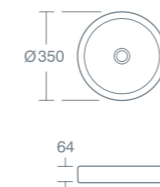

Stirone

STIRONE 35CM VESSEL BASIN