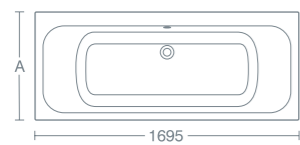

Height floor to rim: 550mm.

A  
170x70 695  
170x75 745

Turano

Vara

Vipava

TURANO PENINSULA D-SHAPE DOUBLE ENDED BATH

VARA FREESTANDING BATH

VIPAVA FREESTANDING BATH