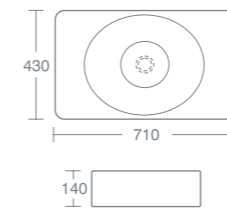

45cm handrinse basin with overflow and chrome clicker waste, one taphole - right hand **£173.32 U859001**

45cm handrinse basin with overflow and chrome clicker waste, one taphole - left hand **£173.32 U859101**

Basin wall mounted using the E0157 wall fixing set. Can be used with Fusaro wall mounted guest basin unit T4304 see p157.

70cm basin, no taphole, no overflow **£398.00 U832501**

For use with a freeflow or strainer waste.