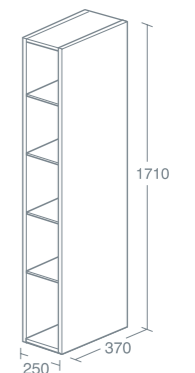

Ippari

IPPARI LEG FRAME

Leg console frame support (each)	£168.00	U8599FY
60cm Leg frame bar	£114.00	U8600FY
85cm Leg frame bar	£132.00	U8601FY
105cm Leg frame bar	£162.00	U8602FY
120cm Leg frame bar	£168.00	U8603FY

The leg frame requires two frame supports (U8599FY) and one frame bar.

IPPARI TOWEL RAILS

Bordo 36cm chrome towel rail	U8426AA £117.28
Onda 38cm chrome towel rail	U8425AA £106.62
Cubo 34cm chrome towel rail	U8427AA £63.97
Cubo 48cm chrome towel rail*	U8615AA £70.39

For installation on Ippari basin units and consoles.
*Please note: the Bordo towel rail can only be used on consoles not the drawer units.

IPPARI 35CM HALF COLUMN UNIT WITH 1 DOOR

35cm half column unit, 1 door	£582.79
	Left hand Right hand
Gloss soft grey	U8506EB U8400EB
Gloss soft brown	U8506EL U8400EL
Gloss dark blue	U8506GL U8400GL
Tobacco	U8506KH U8400KH
Dark oak	U8506KO U8400KO
Gloss white	U8506WG U8400WG

Left hand door is hinged on the left and opens from the right.
Right hand door is hinged on the right and opens from the left.

Ippari

IPPARI 35CM FULL COLUMN UNIT WITH 2 DOORS

35cm full column unit, 2 doors	£909.72
	Left hand Right hand
Gloss soft grey	U8507EB U8401EB
Gloss soft brown	U8507EL U8401EL
Gloss dark blue	U8507GL U8401GL
Tobacco	U8507KH U8401KH
Dark oak	U8507KO U8401KO
Gloss white	U8507WG U8401WG

Left hand door is hinged on the left and opens from the right.
Right hand door is hinged on the right and opens from the left.

IPPARI 25CM OPEN HALF COLUMN UNIT

25cm open half column unit, 3 shelves	£355.37
Gloss soft grey	U8402EB
Gloss soft brown	U8402EL
Gloss dark blue	U8402GL
Tobacco	U8402KH
Dark oak	U8402KO
Gloss white	U8402WG

IPPARI 25CM OPEN FULL COLUMN UNIT