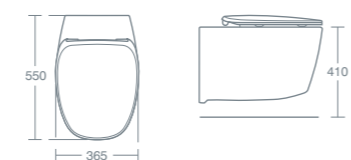

VARA WALL MOUNTED WC

Wall mounted WC bowl with AquaBlade® technology - horizontal outlet	£502.63	U836701
Toilet seat and cover	£135.00	U818601
Toilet seat and cover - slow close	£180.00	U818701
Wall support frame	£196.37	E006067