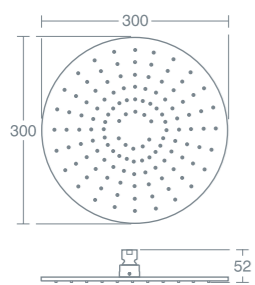

Prices include VAT at 20%. Codes in black indicate Sottini core range.