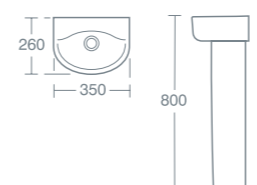

SANTORINI ELLIPSE 45CM HANDRINSE BASIN

Ellipse 45cm handrinse basin, one taphole	£105.37	E627401
Handrinse pedestal	£84.88	E628901
Small semi pedestal	£91.68	E629101

Basin wall mounted using the E0157 wall fixing set, with semi pedestal fixed to wall with fixings supplied or full pedestal mounted using 2 screws.