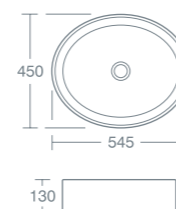

OFANTO 55x45CM VESSEL BASIN

55x45cm vessel basin, no overflow **£319.82** **U828101**
Recommended for use with a freeflow waste.