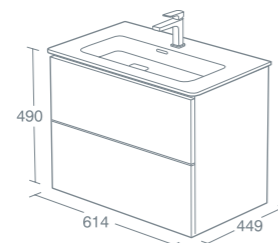

Fusaro

Finishes

FUSARO 50CM
WALL MOUNTED VANITY
BASIN UNIT

FUSARO 60CM
WALL MOUNTED VANITY
BASIN UNIT

FUSARO 80CM
WALL MOUNTED VANITY
BASIN UNIT

FUSARO 100CM
WALL MOUNTED VANITY
BASIN UNIT

FUSARO 120CM
WALL MOUNTED VANITY
BASIN UNIT

50cm vanity basin unit,
2 soft close drawers

60cm vanity basin unit,
2 soft close drawers

80cm vanity basin unit,
2 soft close drawers

100cm vanity basin unit,
2 soft close drawers

120cm vanity basin unit,
2 soft close drawers

- ☐ Gloss white **T4294WG**
- ☒ Matt anthracite **T4294Y2**
- ☒ Dark walnut **T4294PA**
- ☒ Light pine **T4294PB**

- ☐ Gloss white **T4295WG**
- ☒ Matt anthracite **T4295Y2**
- ☒ Dark walnut **T4295PA**
- ☒ Light pine **T4295PB**

- ☐ Gloss white **T4296WG**
- ☒ Matt anthracite **T4296Y2**
- ☒ Dark walnut **T4296PA**
- ☒ Light pine **T4296PB**

- ☐ Gloss white **T4297WG**
- ☒ Matt anthracite **T4297Y2**
- ☒ Dark walnut **T4297PA**
- ☒ Light pine **T4297PB**

- ☐ Gloss white **T4298WG**
- ☒ Matt anthracite **T4298Y2**
- ☒ Dark walnut **T4298PA**
- ☒ Light pine **T4298PB**

Universal space saving syphon*
£27.24
EE23033967

Universal space saving syphon*
£27.24
EE23033967

Universal space saving syphon*
£27.24
EE23033967

Universal space saving syphon*
£27.24
EE23033967

Universal space saving syphon*
£27.24
EE23033967

*Space saving waste required, purchased separately.
For use with 50cm Fusaro vanity basin U857901 or U862401
see p126.

*Space saving waste required, purchased separately.
For use with 60cm Fusaro vanity basin U858001 or
U862501 see p127.

*Space saving waste required, purchased separately.
For use with 80cm Fusaro vanity basin U858101 or U862601
see p127.

*Space saving waste required, purchased separately.
For use with 100cm Fusaro vanity basin U858201 or
U862701 see p127.

*Space saving waste required, purchased separately.
For use with 120cm Fusaro vanity basin U858301 or
U862801 see p127.