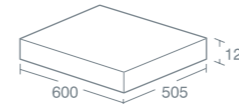

Ippari

IPPARI WALL MOUNTED BASIN UNIT WITH PUSH TO OPEN, SOFT CLOSE, DRAWER

50cm Basin unit	£703.63
Gloss soft grey	U8394EB
Gloss soft brown	U8394EL
Gloss dark blue	U8394GL
Tobacco	U8394KH
Dark oak	U8394KO
Gloss white	U8394WG

70cm Basin unit	£817.36
Gloss soft grey	U8396EB
Gloss soft brown	U8396EL
Gloss dark blue	U8396GL
Tobacco	U8396KH
Dark oak	U8396KO
Gloss white	U8396WG

105cm Basin unit	£1,108.74
Gloss soft grey	U8398EB
Gloss soft brown	U8398EL
Gloss dark blue	U8398GL
Tobacco	U8398KH
Dark oak	U8398KO
Gloss white	U8398WG

60cm Basin unit	£746.26
Gloss soft grey	U8395EB
Gloss soft brown	U8395EL
Gloss dark blue	U8395GL
Tobacco	U8395KH
Dark oak	U8395KO
Gloss white	U8395WG

85cm Basin unit	£931.06
Gloss soft grey	U8397EB
Gloss soft brown	U8397EL
Gloss dark blue	U8397GL
Tobacco	U8397KH
Dark oak	U8397KO
Gloss white	U8397WG

120cm Basin unit	£1,321.96
Gloss soft grey	U8399EB
Gloss soft brown	U8399EL
Gloss dark blue	U8399GL
Tobacco	U8399KH
Dark oak	U8399KO
Gloss white	U8399WG

*Universal space saving syphon
£27.24
EE23033967

*Use space saving waste in all Ippari basin units to maximise the internal storage.
Use with Ippari 12mm worktop for installation with vessels.

Ippari

IPPARI CONSOLE

50cm Console	£504.61
Gloss soft grey	U8404EB
Gloss soft brown	U8404EL
Gloss dark blue	U8404GL
Tobacco	U8404KH
Dark oak	U8404KO
Gloss white	U8404WG

70cm Console	£575.70
Gloss soft grey	U8406EB
Gloss soft brown	U8406EL
Gloss dark blue	U8406GL
Tobacco	U8406KH
Dark oak	U8406KO
Gloss white	U8406WG

105cm Console	£682.30
Gloss soft grey	U8408EB
Gloss soft brown	U8408EL
Gloss dark blue	U8408GL
Tobacco	U8408KH
Dark oak	U8408KO
Gloss white	U8408WG