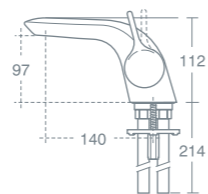

Single lever 1 hole bath filler	£506.98	A6498AA

Suitable for high pressure only.

PAGLIA SINGLE LEVER 2 HOLE BATH SHOWER MIXER