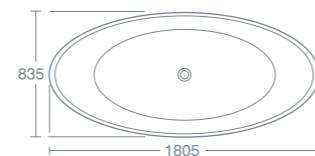

Idealform 170x75cm double ended bath and panel with clicker waste, filler overflow **£984.61** **U825501**

180x80cm freestanding bath with clicker waste and slotted overflow **£1,912.43** **E306701**

Height floor to rim: 745mm.

Idealform 180x80cm double ended bath and panel with clicker waste, normal overflow **£954.12** **U826001**

Idealform 180x80cm double ended bath and panel with clicker waste, filler overflow **£1,071.98** **U826101**

Height floor to rim: 610mm.

Idealform Plus+ 170x75cm double ended bath and panel with clicker waste, normal overflow **£1,019.82** **U825101**

Idealform Plus+ 170x75cm double ended bath and panel with clicker waste, filler overflow **£1,137.68** **U825201**

Idealform Plus+ 180x80cm double ended bath and panel with clicker waste, normal overflow **£1,106.66** **U825701**

Idealform Plus+ 180x80cm double ended bath and panel with clicker waste, filler overflow **£1,224.53** **U825801**

No tapholes.
Height floor to rim: 610mm.

Luxury clicker bath waste and overflow **E1484AA** **£80.34**

Luxury combined bath filler, overflow and clicker waste **E1485AA** **£179.22**

For use with side bodies, see Mixers and Showers section for individual ranges.

Luxury pop-up bath waste and overflow **E1486AA** **£105.06**

Luxury combined bath filler, overflow and pop-up waste **E1487AA** **£208.88**

For use with side bodies, see Mixers and Showers section for individual ranges.