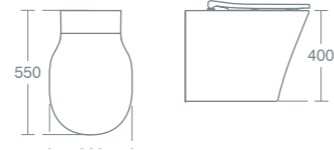

**ISARCA BACK-TO-WALL WC**

Back-to-wall WC bowl with AquaBlade® technology - horizontal outlet	<b>£332.82</b>	<b>U856201</b>
Slim wrapover seat and cover	<b>£108.17</b>	<b>U855401</b>
Slim wrapover seat and cover - slow close	<b>£155.33</b>	<b>U855501</b>
Slim seat and cover - slow close	<b>£155.33</b>	<b>U855701</b>