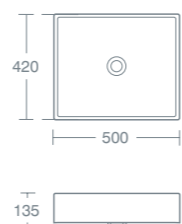

50cm vessel basin, no taphole, no overflow **£249.40** **U801301**

MAVONE 50CM VANITY BASIN