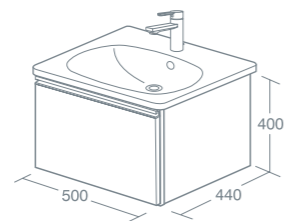

\*Space saving waste required, purchased separately. For use with Mavone 50cm vanity basin U855901 see p134.

MAVONE 60CM WALL MOUNTED VANITY BASIN UNIT - 1 DRAWER

60cm vanity basin unit, 1 soft close drawer