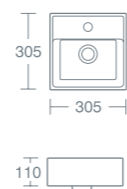

**VOMANO 80x38CM VESSEL BASIN**

80x38cm vessel basin, no overflow **£362.50 U829701**  
 Recommended for use with a freeflow waste.

VOMANO 30CM HANDRINSE BASIN

30cm handrinse basin, one taphole, **£199.02** **U829801**  
no overflow  
Recommended for use with a freeflow waste.  
For wall mounting with fixings provided or countertop installation.