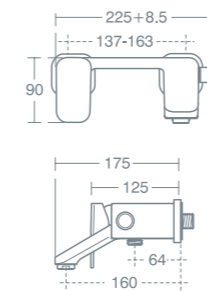

TURANO SINGLE LEVER EXPOSED SHOWER MIXER

Single lever exposed shower mixer **£328.80 A6625AA**
Minimum pressure 0.5 bar. Suitable for high pressure only.

TURANO SINGLE LEVER EXPOSED BATH SHOWER MIXER

Single lever exposed shower mixer **£413.65 A6626AA**
Minimum pressure 0.5 bar. Suitable for high pressure only.