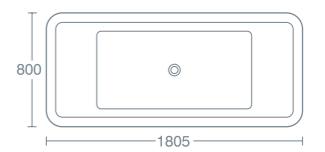

Piomba

Rotaldo

Santorini

Santorini

Savutto

PIOMBA FREESTANDING BATH

ROTALDO FREESTANDING BATH

SANTORINI DOUBLE ENDED RECTANGULAR BATH

SANTORINI RECTANGULAR BATH

SANTORINI SHOWER BATH

SAVUTTO FREESTANDING BATH

180x85cm freestanding bath with clicker waste and slotted overflow

£2,416.46 U821101

Height floor to rim: 625mm (waste end) - 760mm.

190x90cm freestanding bath with clicker waste and slotted overflow

£2,061.11 U821501

155x75cm freestanding bath with clicker waste and slotted overflow

£1,776.82 U821601

Height floor to rim: 600mm.

Idealform Plus+ 170x75cm double ended bath, no tapholes

£481.55 E700701

Sottinilux Plus+ 170cm front bath panel

£154.32 E702401

Sottinilux Plus+ 75cm end bath panel

£81.68 E702601

Height floor to rim: 540mm

Idealform Plus+ 170x70cm rectangular bath, no tapholes

£443.24 E700501

Idealform Plus+ 170x75cm rectangular bath, no tapholes

£462.37 E700301

Sottinilux Plus+ 170cm front bath panel

£154.32 E702401

Sottinilux Plus+ 70cm end bath panel

£81.68 E702501

Sottinilux Plus+ 75cm end bath panel

£81.68 E702601

Height floor to rim: 540mm.

Idealform Plus+ 170x70cm shower bath - right hand

£510.47 E704301

Idealform Plus+ 170x70cm shower bath - left hand

£510.47 E704401

170cm shower bath front panel

£158.22 E704601

Shower bath curved screen - clear glass

£413.65 E7001AA

Height floor to rim: 540mm. Right hand version shown.

180x80cm freestanding bath with clicker waste and slotted overflow

£1,563.60 U821401

Height floor to rim: 610mm.

	A	B
190x90	1900	895
155x75	1550	745

	A	B
1700 x 750	1695	745
1700 x 700	1695	695