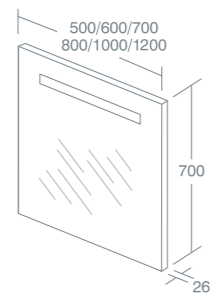

40x100cm	£276.07	T3258BH
50x70cm	£306.76	T3259BH
60x70cm	£337.43	T3278BH
70x70cm	£371.17	T3335BH
80x70cm	£408.29	T3336BH
100x70cm	£449.12	T3337BH
120x70cm	£494.03	T3338BH

Portrait and landscape mounting options.
LED ambient lighting (4 sides).
Anti-steam system.
Without switch.
220-240V, 50-60Hz, IP44, Class II.
Includes mounting kit.

50x70cm	£368.10	T3339BH
60x70cm	£404.92	T3340BH
70x70cm	£445.40	T3341BH
80x70cm	£489.94	T3342BH
100x70cm	£538.93	T3343BH
120x70cm	£592.82	T3344BH

Front top LED light.
Anti-steam system.
Without switch.
220-240V, 50-60Hz, IP44, Class II.
Includes mounting kit.

50x70cm	£386.51	T3345BH
60x70cm	£425.16	T3346BH
80x70cm	£514.44	T3347BH
100x70cm	£565.88	T3348BH
120x70cm	£622.46	T3349BH

Portrait and landscape mounting options.
Top and bottom LED light.
Anti-steam system.
Sensor switch with dimmer.
220-240V, 50-60Hz, IP44, Class II.
Includes mounting kit.

60x70cm	£552.16	T3350BH
80x70cm	£668.10	T3351BH
100x70cm	£734.92	T3352BH
120x70cm	£808.40	T3353BH

Front LED light.
Ambient bottom LED (for washbasin).
Anti-steam system.
Sensor switch with dimmer.
220-240V, 50-60Hz, IP44, Class II.
Includes mounting kit.