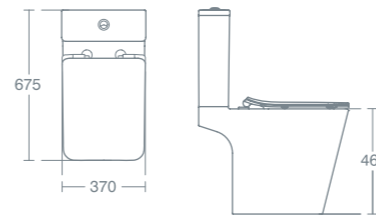

WCs and Bidets

WCs