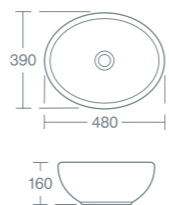

CURONE 48CM OVAL VESSEL BASIN

48x39cm vessel basin, no overflow **£284.28** **U829201**

Recommended for use with a freeflow waste.

CURONE 66CM OVAL VESSEL BASIN

66x39cm vessel basin, no overflow **£382.37** **U829301**

Recommended for use with a freeflow waste.