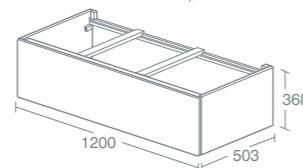

Ippari

IPPARI WALL MOUNTED BASIN UNIT WITH PUSH TO OPEN, SOFT CLOSE, DRAWER

50cm Basin unit	£703.63
Gloss soft grey	U8394EB
Gloss soft brown	U8394EL
Gloss dark blue	U8394GL
Tobacco	U8394KH
Dark oak	U8394KO
Gloss white	U8394WG

70cm Basin unit	£817.36
Gloss soft grey	U8396EB
Gloss soft brown	U8396EL
Gloss dark blue	U8396GL
Tobacco	U8396KH
Dark oak	U8396KO
Gloss white	U8396WG

105cm Basin unit	£1,108.74
Gloss soft grey	U8398EB
Gloss soft brown	U8398EL
Gloss dark blue	U8398GL
Tobacco	U8398KH
Dark oak	U8398KO
Gloss white	U8398WG

60cm Basin unit	£746.26
Gloss soft grey	U8395EB
Gloss soft brown	U8395EL
Gloss dark blue	U8395GL
Tobacco	U8395KH
Dark oak	U8395KO
Gloss white	U8395WG

85cm Basin unit	£931.06
Gloss soft grey	U8397EB
Gloss soft brown	U8397EL
Gloss dark blue	U8397GL
Tobacco	U8397KH
Dark oak	U8397KO
Gloss white	U8397WG

120cm Basin unit	£1,321.96
Gloss soft grey	U8399EB
Gloss soft brown	U8399EL
Gloss dark blue	U8399GL
Tobacco	U8399KH
Dark oak	U8399KO
Gloss white	U8399WG

*Universal space saving syphon
£27.24
EE23033967

*Use space saving waste in all Ippari basin units to maximise the internal storage.
Use with Ippari 12mm worktop for installation with vessels.

Ippari

IPPARI CONSOLE

50cm Console	£504.61
Gloss soft grey	U8404EB
Gloss soft brown	U8404EL
Gloss dark blue	U8404GL
Tobacco	U8404KH
Dark oak	U8404KO
Gloss white	U8404WG

70cm Console	£575.70
Gloss soft grey	U8406EB
Gloss soft brown	U8406EL
Gloss dark blue	U8406GL
Tobacco	U8406KH
Dark oak	U8406KO
Gloss white	U8406WG

105cm Console	£682.30
Gloss soft grey	U8408EB
Gloss soft brown	U8408EL
Gloss dark blue	U8408GL
Tobacco	U8408KH
Dark oak	U8408KO
Gloss white	U8408WG