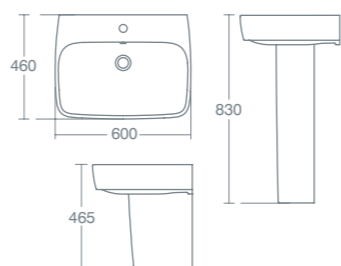

RIENZA 60CM BASIN

60cm basin with overflow, one taphole	£142.80	U866701
Full pedestal	£79.20	U866801
Semi pedestal	£87.60	U866901

Basin wall mounted using the E0157 wall fixing set, with semi pedestal fixed to wall with fixings supplied or full pedestal mounted using 2 screws.