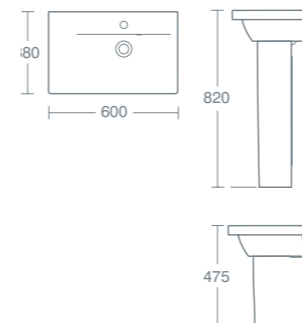

Chiani

CHIANI 60CM FURNITURE OR PEDESTAL BASIN