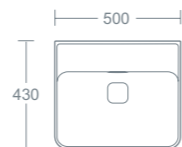

FUSARO 50CM BASIN

50cm basin with overflow, one taphole	£206.04	U858401
50cm basin with overflow, no taphole	£206.04	U862901
Semi pedestal	£96.96	U859201

Basin wall mounted using the E0157 wall fixing set.
Basin comes with chrome clicker waste.
Can be used with Fusaro wall mounted basin unit T4299 see p156.

FUSARO 50CM UNDER-COUNTERTOP WASHBASIN

50cm under-countertop washbasin	£242.40	U858801

Basin secured with fixing set provided and silicon sealant.
Basin comes with chrome clicker waste.

FUSARO 60CM BASIN

60cm basin with overflow, one taphole	£259.37	U858501
60cm basin with overflow, no taphole	£259.37	U863001
Semi pedestal	£96.96	U859201

Basin wall mounted using the E0157 wall fixing set.
Basin comes with chrome clicker waste.
Can be used with Fusaro wall mounted basin unit T4300 see p156.

FUSARO 38CM ROUND VESSEL BASIN

38cm round vessel basin with overflow	£199.98	U857601

Basin secured with fixing set provided and silicon sealant.
Basin comes with chrome clicker waste.

FUSARO 80CM BASIN

80cm basin with overflow, one taphole	£391.48	U858601
80cm basin with overflow, no taphole	£391.48	U863101
Semi pedestal	£96.96	U859201

Basin wall mounted using the E0157 wall fixing set.
Basin comes with chrome clicker waste.
Can be used with Fusaro wall mounted basin unit T4301 see p156.

FUSARO 45CM ROUND VESSEL BASIN

45cm round vessel basin with overflow	£218.16	U857701

Basin secured with fixing set provided and silicon sealant.
Basin comes with chrome clicker waste.

FUSARO 100CM BASIN

100cm basin with overflow, one taphole	£476.32	U858701
100cm basin with overflow, no taphole	£476.32	U863201
Semi pedestal	£96.00	U859201