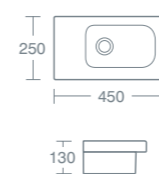

CHIANI 45CM GUEST FURNITURE BASIN

45cm basin, left hand platform, no taphole, no overflow*	£154.00	U813701
45cm basin, right hand platform, no taphole, no overflow**	£154.00	U813801