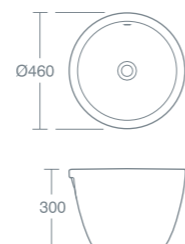

Bonamico

70cm rectangular vessel basin, no overflow	£469.08	U832101
Covers for 70cm rectangular vessel basin	£326.94	U832201

To create Bonamico basin with covers both the basin and the covers require ordering.
For use with a freeflow waste.

Cannobino

CANNOBINO 64CM EXTRA DEEP VESSEL BASIN

64cm extra deep vessel basin	£419.98	U827201

CANNOBINO 64CM EXTRA DEEP VESSEL BASIN - ONE TAPHOLE

64cm extra deep vessel basin, one taphole	£419.98	U827301

CANNOBINO 46CM EXTRA DEEP VESSEL BASIN

46cm extra deep vessel basin	£361.03	U827001

Chiani

CHIANI 60CM FURNITURE OR PEDESTAL BASIN

60cm basin, left hand platform, one taphole	£226.46	U813501
Full pedestal	£84.88	E628901
Semi pedestal	£91.68	E629101

Washbasin wall mounted using the E0157 wall fixing set, with semi pedestal fixed to wall with brackets supplied or full pedestal mounted using 2 screws.
For use with left hand furniture basin unit U8148 see p152.

CHIANI 60CM FURNITURE OR PEDESTAL BASIN

60cm basin, right hand platform, one taphole	£226.46	U813601
Full pedestal	£84.88	E628901
Semi pedestal	£91.68	E629101

Washbasin wall mounted using the E0157 wall fixing set, with semi pedestal fixed to wall with brackets supplied or full pedestal mounted using 2 screws.
For use with right hand furniture basin unit U8149 see p152.

CHIANI 55CM FURNITURE OR PEDESTAL BASIN

55cm furniture or pedestal basin, one taphole	£190.22	U813401
Full pedestal	£84.88	E628901
Semi pedestal	£91.68	E629101

Washbasin wall mounted using the E0157 wall fixing set, with semi pedestal fixed to wall with brackets supplied or full pedestal mounted using 2 screws.
For use with furniture basin unit U8147 see p151.

CHIANI 50CM FURNITURE OR PEDESTAL BASIN