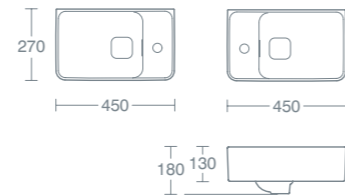

FUSARO 45CM HANDRINSE BASIN

45cm handrinse basin with overflow and chrome clicker waste, one taphole - right hand **£173.32 U859001**

45cm handrinse basin with overflow and chrome clicker waste, one taphole - left hand **£173.32 U859101**

Basin wall mounted using the E0157 wall fixing set. Can be used with Fusaro wall mounted guest basin unit T4304 see p157.

70cm basin, no taphole, no overflow **£398.00 U832501**

For use with a freeflow or strainer waste.