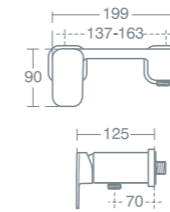

TURANO BIDET MIXER

Single lever bidet mixer with pop up waste **£287.42 A6624AA**
Minimum pressure 0.5 bar. Suitable for high pressure only.
Swivel outlet to direct water stream.

TURANO DUAL CONTROL BATH FILLER

Dual control 2 hole bath filler **£339.42 A6631AA**
Suitable for low and high pressure.

TURANO BATH SHOWER MIXER

Single lever 3 tap hole bath shower mixer with diverter **£721.25 A6628AA**
Minimum pressure 1.5 bar. Suitable for high pressure only.
Requires bath filler such as combined bath filler and overflow E1485AA or E1487AA.
Consideration must be given to positioning of the mixer on tap deck of the bath, to ensure there is no interference with the overflow.

TURANO BATH SHOWER MIXER

Single lever 3 tap hole bath shower mixer with spout **£811.25 A6627AA**
Minimum pressure 2 bar. Suitable for high pressure only.
Consideration must be given to positioning of the mixer on tap deck of the bath, to ensure there is no interference with the overflow.

TURANO FREESTANDING BATH SHOWER MIXER

Single lever freestanding bath shower mixer **£1,473.13 A6634AA**
In floor fixing for freestanding bath shower mixer **£43.13 A6133NU**
Minimum pressure 0.5 bar. Suitable for high pressure only.
Requires built in kit A6133NU.

TURANO BUILT IN SHOWER MIXER

Single lever built in shower mixer **£265.16 A6629AA**
Easybox built in kit **£96.40 A1000NU**
Suitable for high pressure only.
Requires built in kit A1000NU and a suitable outlet such as Borbera M3 shower kit B1043AA.

TURANO BUILT IN BATH SHOWER MIXER