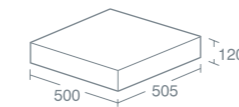

Ippari

IPPARI WALL MOUNTED BASIN UNIT WITH PUSH TO OPEN, SOFT CLOSE, DRAWER

50cm Basin unit	£703.63
Gloss soft grey	U8394EB
Gloss soft brown	U8394EL
Gloss dark blue	U8394GL
Tobacco	U8394KH
Dark oak	U8394KO
Gloss white	U8394WG

70cm Basin unit	£817.36
Gloss soft grey	U8396EB
Gloss soft brown	U8396EL
Gloss dark blue	U8396GL
Tobacco	U8396KH
Dark oak	U8396KO
Gloss white	U8396WG

105cm Basin unit	£1,108.74
Gloss soft grey	U8398EB
Gloss soft brown	U8398EL
Gloss dark blue	U8398GL
Tobacco	U8398KH
Dark oak	U8398KO
Gloss white	U8398WG

60cm Basin unit	£746.26
Gloss soft grey	U8395EB
Gloss soft brown	U8395EL
Gloss dark blue	U8395GL
Tobacco	U8395KH
Dark oak	U8395KO
Gloss white	U8395WG

85cm Basin unit	£931.06
Gloss soft grey	U8397EB
Gloss soft brown	U8397EL
Gloss dark blue	U8397GL
Tobacco	U8397KH
Dark oak	U8397KO
Gloss white	U8397WG

120cm Basin unit	£1,321.96
Gloss soft grey	U8399EB
Gloss soft brown	U8399EL
Gloss dark blue	U8399GL
Tobacco	U8399KH
Dark oak	U8399KO
Gloss white	U8399WG

*Universal space saving syphon
£27.24
EE23033967

*Use space saving waste in all Ippari basin units to maximise the internal storage.
Use with Ippari 12mm worktop for installation with vessels.

Ippari

IPPARI CONSOLE

50cm Console	£504.61
Gloss soft grey	U8404EB
Gloss soft brown	U8404EL
Gloss dark blue	U8404GL
Tobacco	U8404KH
Dark oak	U8404KO
Gloss white	U8404WG

70cm Console	£575.70
Gloss soft grey	U8406EB
Gloss soft brown	U8406EL
Gloss dark blue	U8406GL
Tobacco	U8406KH
Dark oak	U8406KO
Gloss white	U8406WG

105cm Console	£682.30
Gloss soft grey	U8408EB
Gloss soft brown	U8408EL
Gloss dark blue	U8408GL
Tobacco	U8408KH
Dark oak	U8408KO
Gloss white	U8408WG