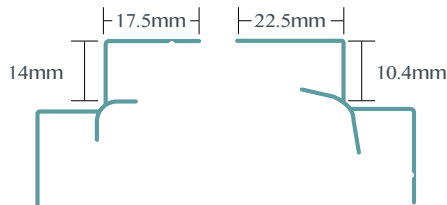

Internal Corner

ALUMINIUM
Code: AAINT

WHITE PVC
Code: WP100-INT