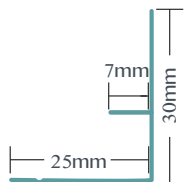

The details matter

Use Fibo profiles (trims) to complete your perfect installation.

All profiles come in 2400mm length.

Hidden Internal Corner

ALUMINIUM ONLY
Code: RAIN-HP