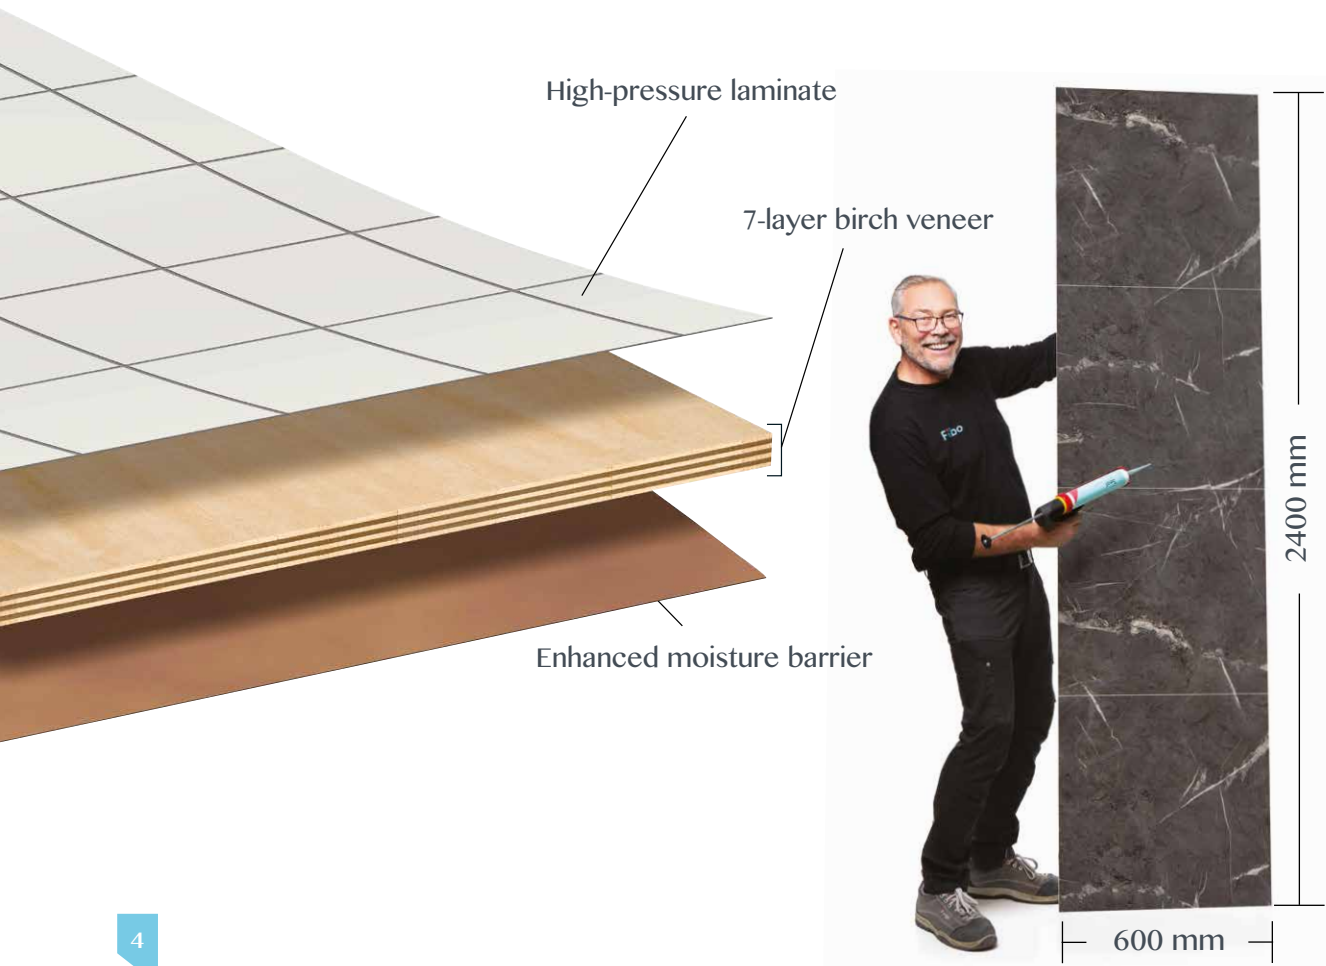

Five times quicker than tiles. About a hundred times easier.

Installing Fibo wall panels couldn't be simpler.

Go to www.fibo.co.uk for full instructions and watch our 2-minute installation video.

To ensure a waterproof surface the assembly must always be done in accordance with our installation instructions.

Easy & cost effective

Fibo wall panels are designed to make installation easy and efficient. The wall system can be mounted up to five times faster than tiles, and panels can be attached to the timber frame, tiles or plasterboard.