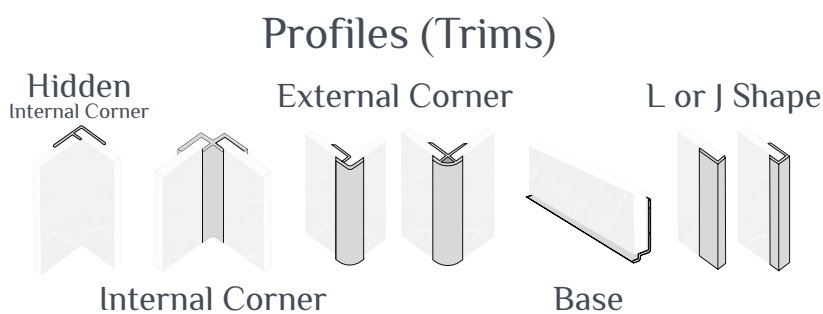

Understanding our Range

We have 7 collections to choose from

The Urban Collection

Stunning whites and greys with our stylish new metro brick design.

Scandinavian Tile

Reflects our Norwegian heritage with clean lines and smart tile effects. Whether you prefer large format marble and stone, wood or a super-modern industrial look.

Contemporary Tile

Offers a range of both high gloss and matt finishes in a choice of modern colours.

Signature Collection

Featuring new on-trend colours alongside classic trend-setting marble designs and industrial styling.

Timeless Collection

Offers plain panels in monochromes and light shades. The range offers great value with the same quality laminate and unique Aqualock click system.

Luxury Feature Panels

Mix and match to contrast or complement in 4 bold designs, just 300mm wide.

Kitchen Splashbacks

Beautiful splashbacks in a choice of stylish decors, available on smaller boards that fit perfectly over existing worktops.