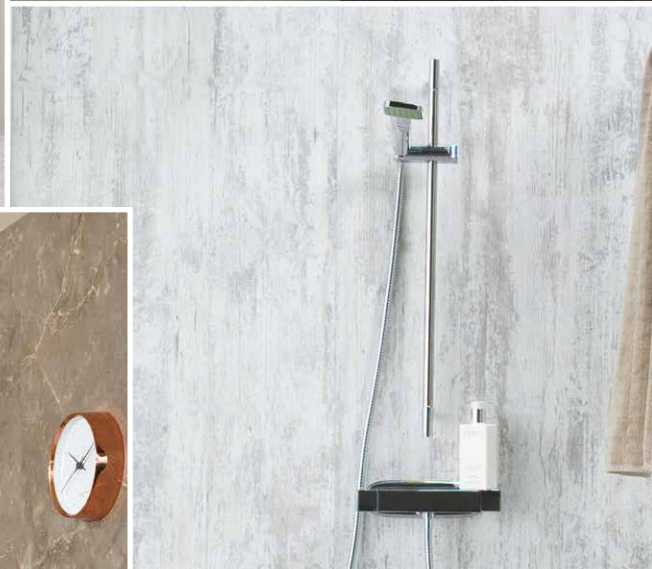

Cracked Cement