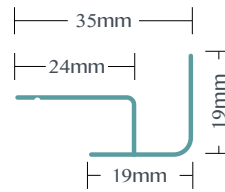

All profiles come in 2400mm length.

Hidden Internal Corner

ALUMINIUM ONLY
Code: RAIN-HP

Internal Corner

ALUMINIUM
Code: AAINT

WHITE PVC
Code: WP100-INT

External Corner

ALUMINIUM
Code: RAEP