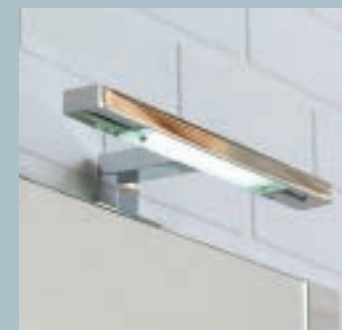

Wall hung mirror

Aprì 70 & 90 Mirrored Cabinet

Move Mirror

Additional Linea

Linea LED

Emiled LED

Metro LED

Co-ordinated mirror

## lighting

Cigno LED

Oasi LED

Nice light

Star LED

Idra Light