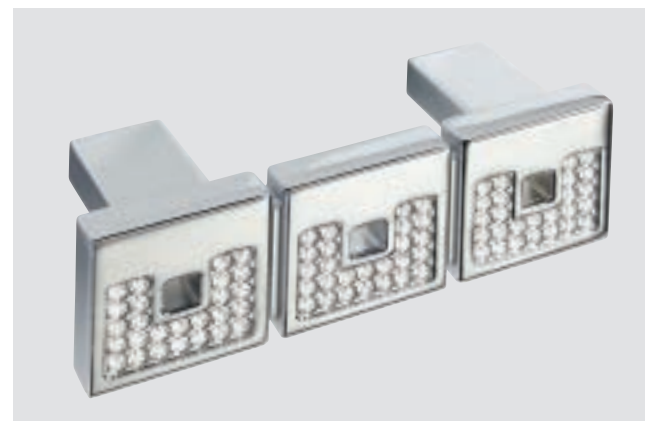

# handles

Chrome Centred Polished Pull Handle  
Centre Pull HA780 250mm Length,  
Offset Pull HA781 250mm Length

Chrome Square Knob  
60mm square HA805

Chrome Curved Square Pull 50mm  
HA912

Chrome Bar Pull Handle  
HA919 530mm Length HA920 \*628mm Length,  
HA921 \*828mm Length, HA922 188mm Length  
\*Handles HA920 & HA921 not for use on Trevi range

Chrome Open D Pull  
HA826 200mm Length, HA825 72mm Length

Chrome Gem Rectangular 50mm  
Handle at extra cost £5 per door.  
HA870

Chrome Oval Pull Handle  
HA923 335mm Length, HA924 173mm Length

Chrome Helix Pull Handle  
HA925 360mm Length, HA926 200mm Length

Chrome Gem Square 28mm  
Handle at extra cost £10 per door.  
HA871

Chrome Gem Triple Square 92mm  
Handle at extra cost £20 per door.  
HA873

Chrome Square D Pull  
HA940 286mm Length, HA939 200mm Length