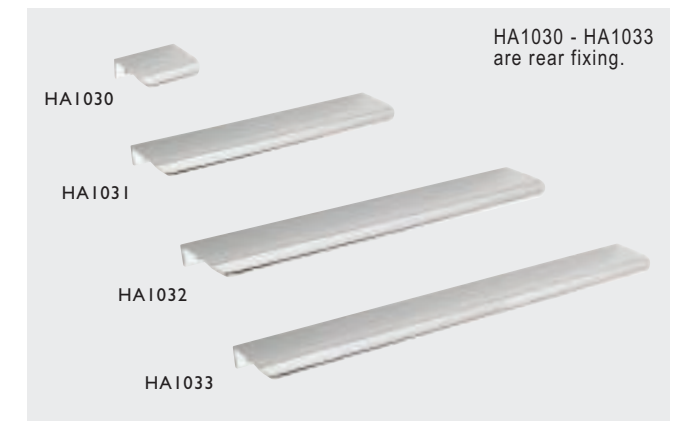

# handles

Chrome Centred Polished Pull Handle  
Centre Pull HA780 250mm Length,  
Offset Pull HA781 250mm Length

Chrome Square Knob  
60mm square HA805

Chrome Curved Square Pull 50mm  
HA912

Chrome Bar Pull Handle  
HA919 530mm Length HA920 \*628mm Length,  
HA921 \*828mm Length, HA922 188mm Length  
\*Handles HA920 & HA921 not for use on Trevi range

Chrome Open D Pull  
HA826 200mm Length, HA825 72mm Length

Chrome Gem Rectangular 50mm  
Handle at extra cost £5 per door.  
HA870

Chrome Oval Pull Handle  
HA923 335mm Length, HA924 173mm Length

Chrome Helix Pull Handle  
HA925 360mm Length, HA926 200mm Length

Chrome Gem Square 28mm  
Handle at extra cost £10 per door.  
HA871

Chrome Gem Triple Square 92mm  
Handle at extra cost £20 per door.  
HA873

Chrome Square D Pull  
HA940 286mm Length, HA939 200mm Length