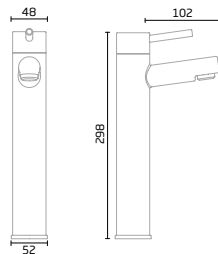

Joy Tall Basin Mixer