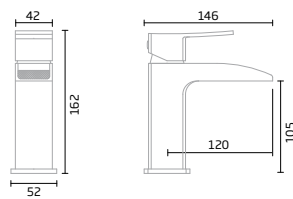

Info Basin Mixer