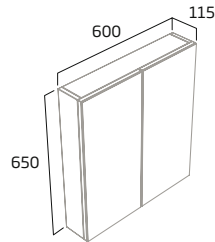

600mm Double Door Cabinet	• Soft close doors • Internal shelf (non adjustable)	Gloss White	AM6051.W