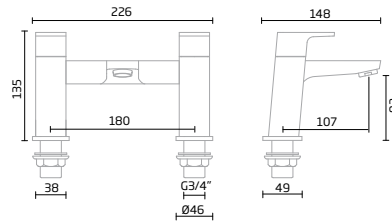

Intent Bath Filler