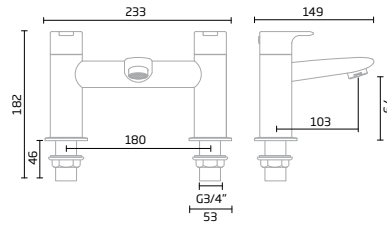

Spirit Basin Mixer

TR1063

Spirit Bath Filler

TR1004

product dimensions

Shout Basin Mixer

TR1039

Shout Bath Filler