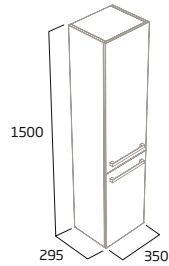

Product	Features	Finish	Code
350mm Wall Column	• Soft close doors • Internal shelf (non adjustable) • Left hand hinge • Chrome plated handles	Larch	NT3541.LR
		Dark Chestnut	NT3541.DC
		Gloss White	NT3541.W