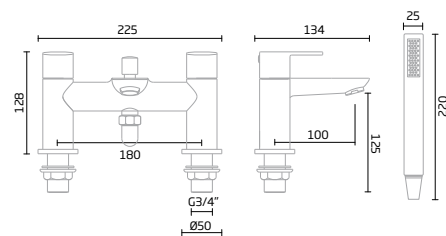

Crew Bath Shower Mixer