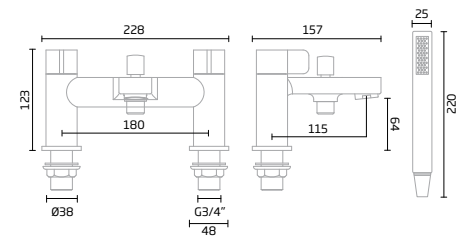

Prefix Bath Shower Mixer