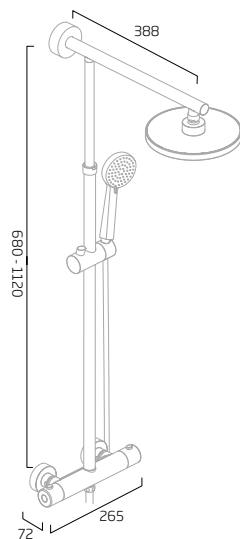

Marine Shower System