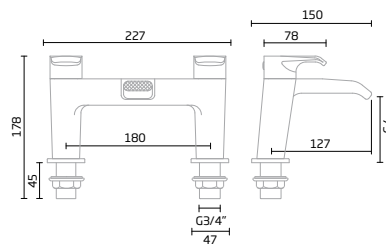

TR1012

product dimensions

Font Basin Mixer

TR1042

Font Bath Filler

TR1043

Font Bath Shower Mixer

TR1044