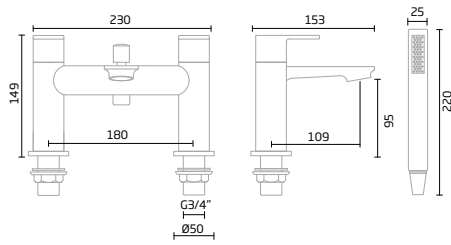

product dimensions

Fuse Basin Mixer

TR1021

Fuse Mini Basin Mixer

TR1022

Fuse Bath Filler

TR1023

Fuse Bath Shower Mixer