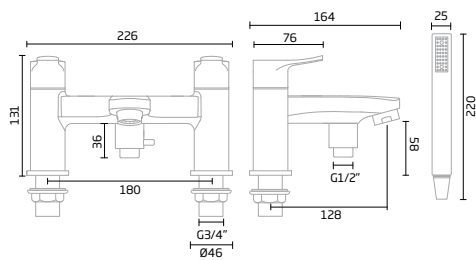

Octave Bath Shower Mixer