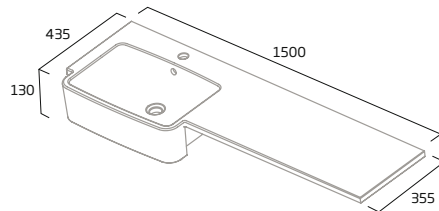

- Left side basin
- Suitable for standard depth furniture

Isocast

IS1500S.L

1500mm Isocast Basin Right