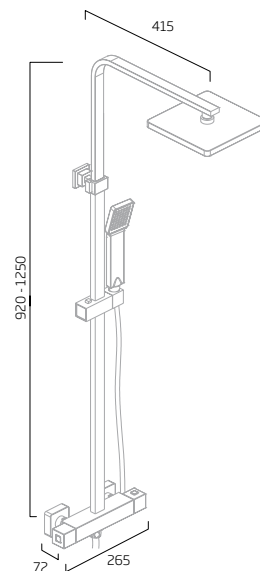

Harbour Shower System