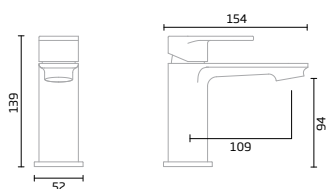

Ergo Basin Mixer