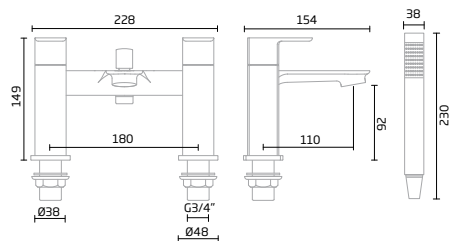

Ergo Bath Shower Mixer