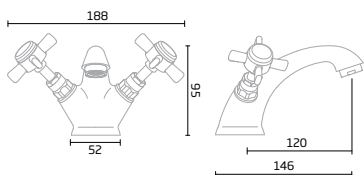

Regatta Basin Mixer