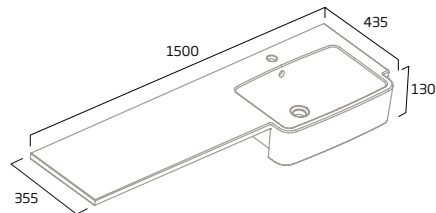

- Right side basin
- Suitable for slimline depth furniture

Isocast

IS1200SM.R

1500mm Isocast Basin Left

- Left side basin
- Suitable for standard depth furniture

Isocast

IS1500S.L

1500mm Isocast Basin Right