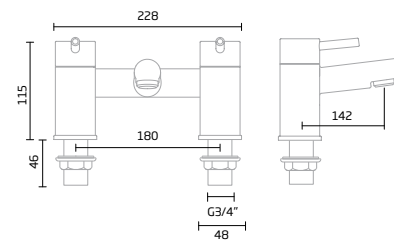

Joy Bath Filler