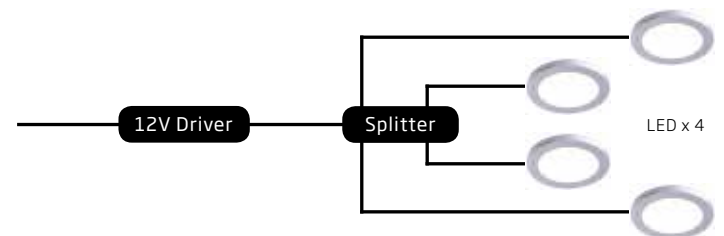

LED downlighting