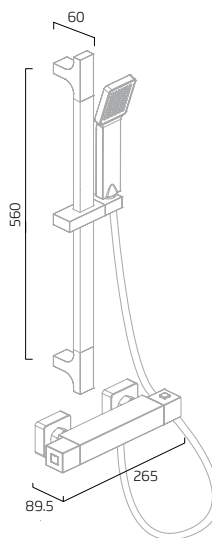

Arctic Shower System