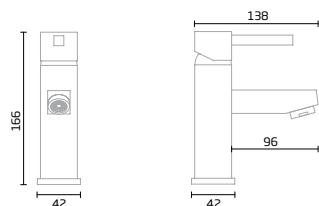

Spirit Basin Mixer