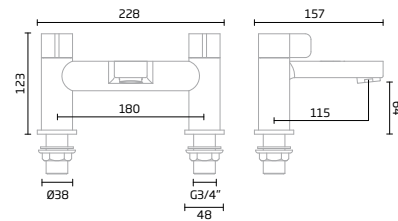

Prefix Bath Filler