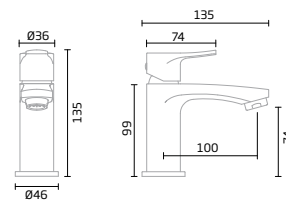

Octave Mini Basin Mixer