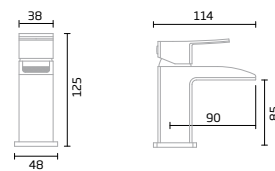

Info Mini Basin Mixer