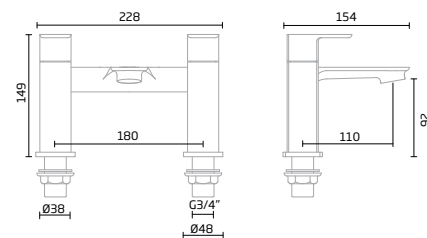

Ergo Bath Filler