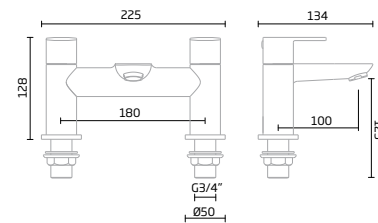

Crew Bath Filler