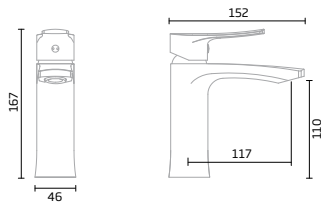

Octave Basin Mixer