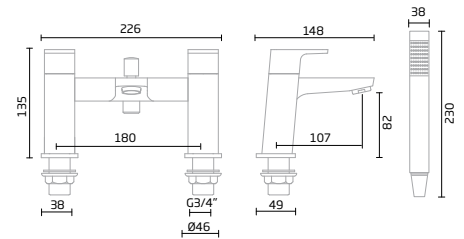

Intent Bath Shower Mixer