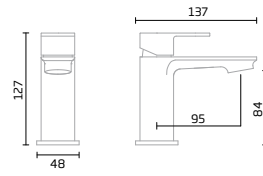

Fuse Mini Basin Mixer