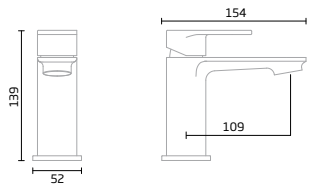

product dimensions

Fuse Basin Mixer