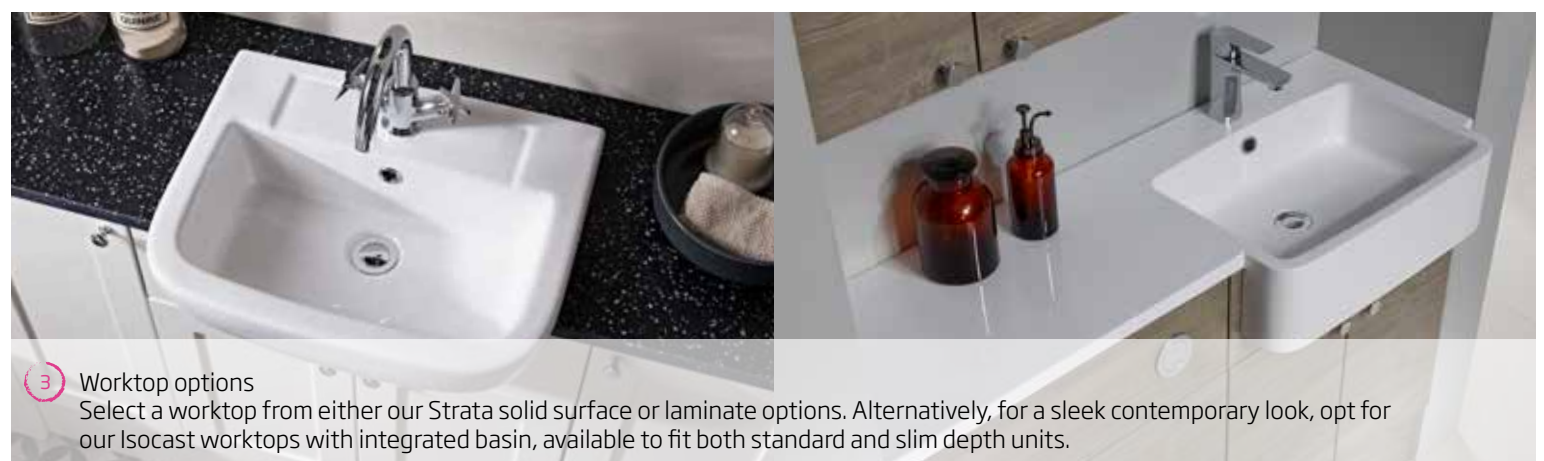

1. 1 Door style & finish
   Choose your door style and finish - either the slab door of Muse or the Shaker style of Stow's door. Then choose your desired door finish to front your standard depth or space-saving slim depth units.