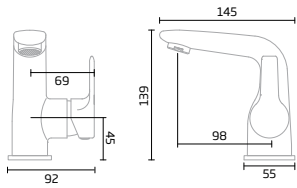

Spirit Basin Mixer

TR1063

Spirit Bath Filler

TR1004

product dimensions

Shout Basin Mixer

TR1039

Shout Bath Filler