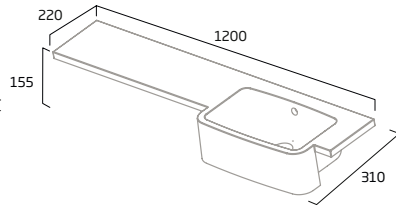

Product	Features	Finish	Code
---------	----------	--------	------

1200mm Slim Isocast Basin Left

- Left side basin
- Suitable for slimline depth furniture

Isocast

IS1200SM.L

1200mm Slim Isocast Basin Right