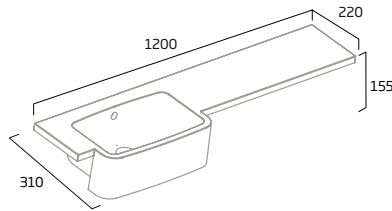

Product	Features	Finish	Code

1200mm Slim Isocast Basin Left

- Left side basin
- Suitable for slimline depth furniture

Isocast

IS1200SM.L

1200mm Slim Isocast Basin Right