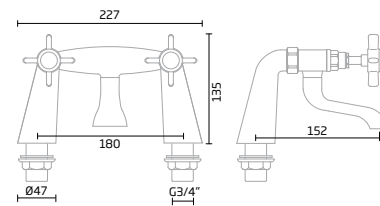

Regatta Bath Filler