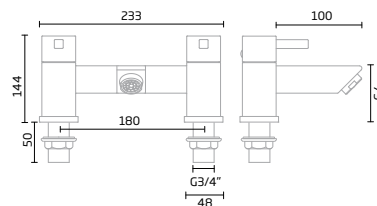

Spirit Bath Filler