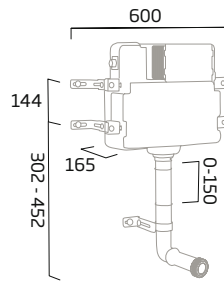

Product	Features	Code

In-Wall Cistern

- Ideal for tiled-in applications
- All parts serviceable through flush plate aperture
- 6/3 litre pneumatic flush valve
- Side entry inlet valve (½" BSP)
- Front or top access panel for maintenance
- 0.2-10.0bar working pressure range
- 90° flush pipe
- Flush pipe securing bracket
- Polystyrene insulation jacket
- Selection of flush plates available separately, see page 117

TR9009