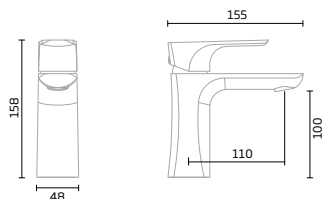

Flight Basin Mixer