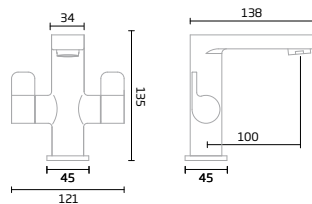

Prefix Basin Mixer