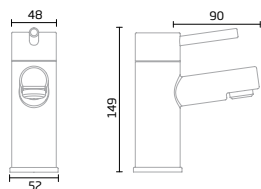

Joy Basin Mixer