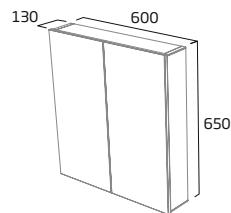

Rise 600mm Double Mirror Door Cabinet	• Soft close doors • Two internal shelves	Aluminium	RISE600