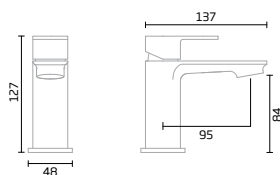

Ergo Mini Basin Mixer