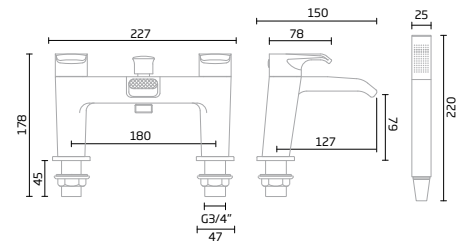

TR1012

product dimensions

Font Basin Mixer

TR1042

Font Bath Filler

TR1043

Font Bath Shower Mixer

TR1044