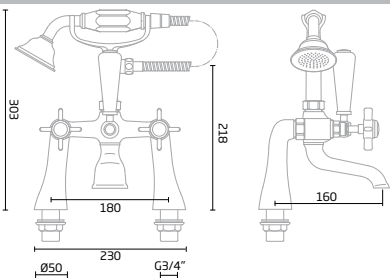

Regatta Bath Shower Mixer