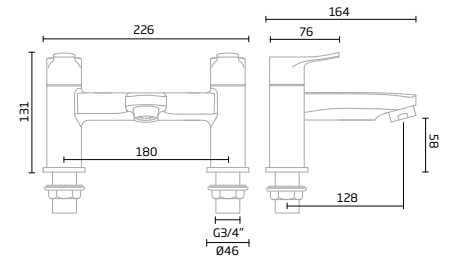

Octave Bath Filler