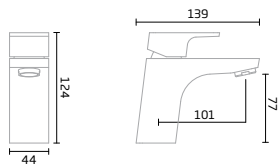

Intent Basin Mixer