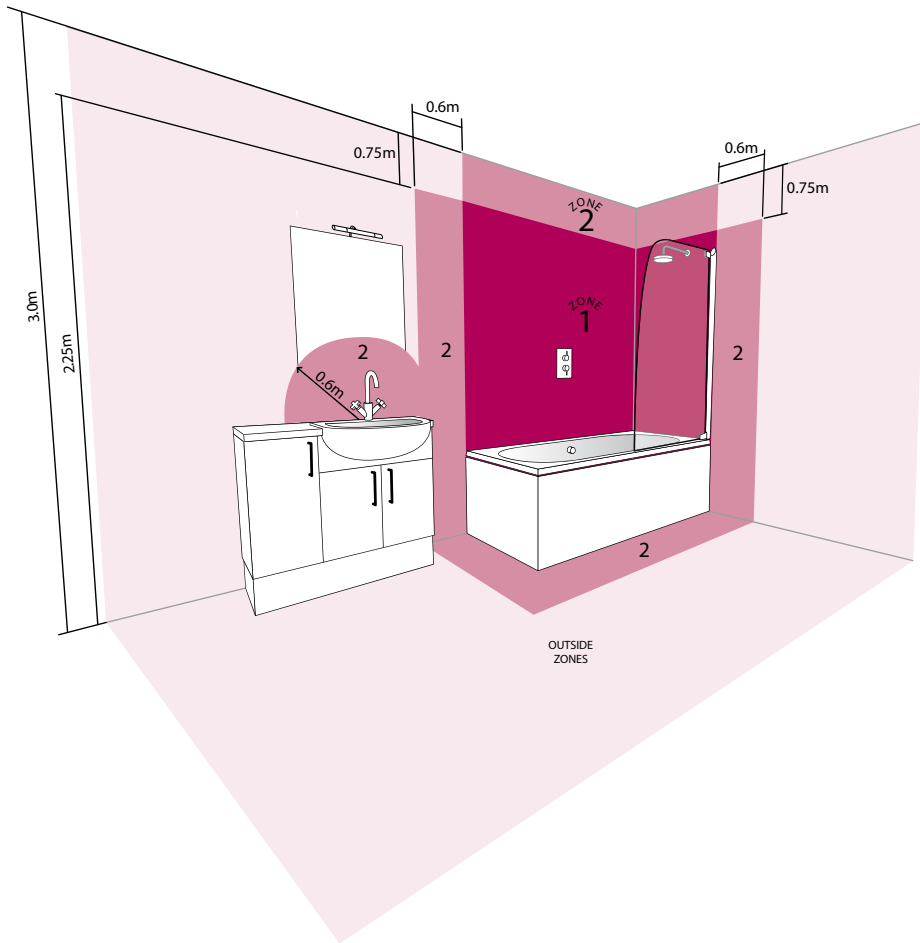

lighting

Lighting your bathroom couldn't be simpler with a choice of light fittings to enable you to create different effects. When planning your bathroom remember to make allowance for any electrical work which may have to be carried out before any of your furniture is fitted. Always use a qualified electrician.