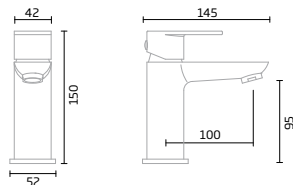

Crew Basin Mixer