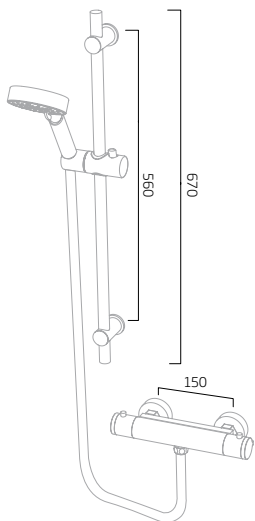

Awake Shower System