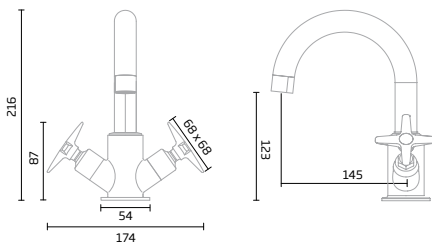

Fairview Basin Mixer