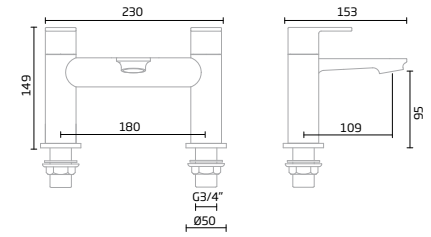

product dimensions

Fuse Basin Mixer

TR1021

Fuse Mini Basin Mixer

TR1022

Fuse Bath Filler

TR1023

Fuse Bath Shower Mixer