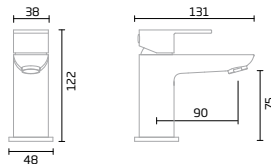

Crew Mini Basin Mixer