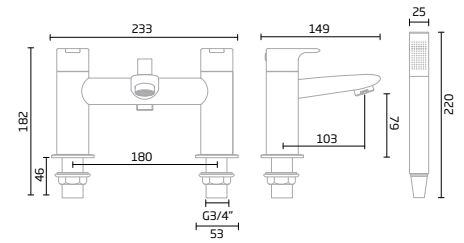

Shout Bath Shower Mixer